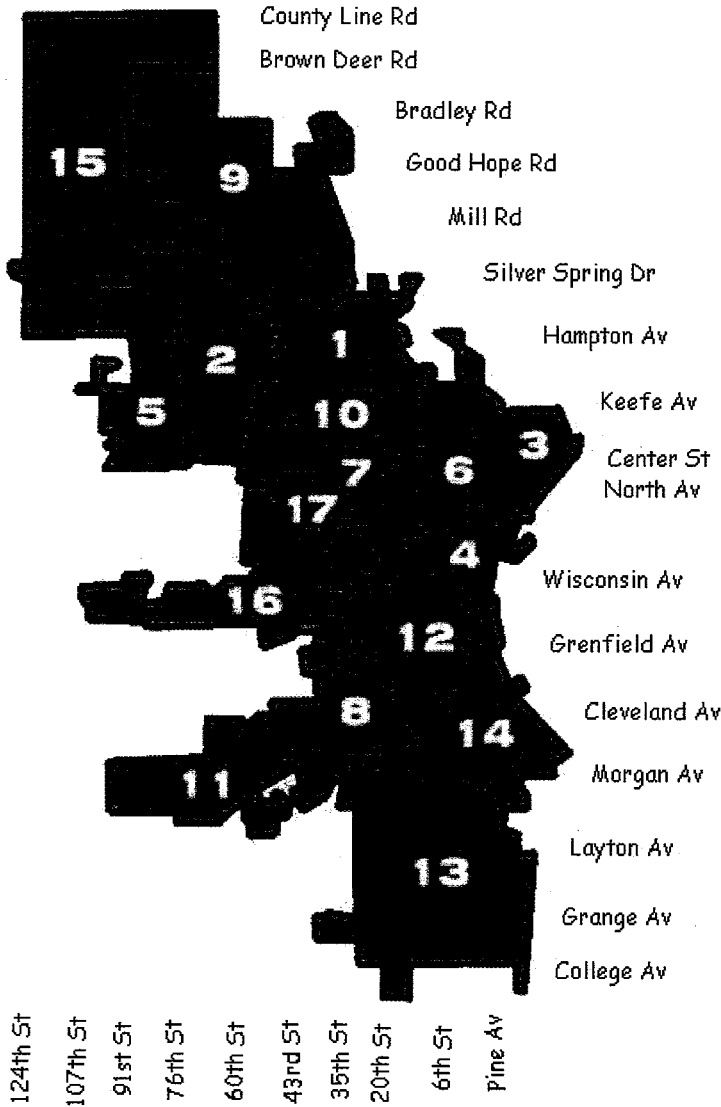

Mayor John O. Norquist
Commissioner of Public Works, Mariano A. Schifalacqua

Welcome!

The City of Milwaukee, Recreational Facilities Division has ninety-five Children's Play Areas, Passive Areas, Playgrounds, and Playfields to offer City of Milwaukee Residents, for their enjoyment and recreational needs.

Please click on your Alderamic District to find the recreational facility closest to you.

Also...

Milwaukee Public Schools offers additional recreation activities at many of its school sites.

Please click here to see what MPS has to offer.

Divisions	Milwaukee Recycles	Garbage Collection	Snow and Ice Control	Municipal Service Bill	Special Events	Parking Services	Street Projects	FAQ	

Mayor Common Council Elected Officials City Departments Web Policies Contact Us