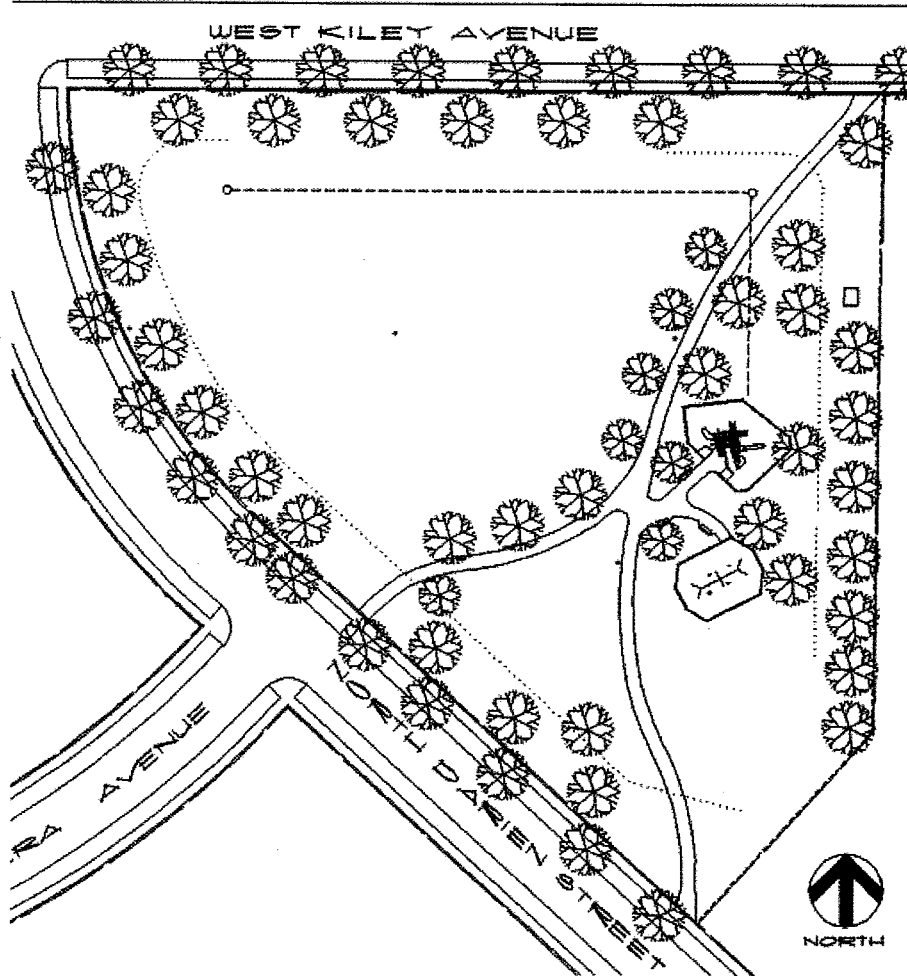

7 - Custer Playfield
4001 West Custer Av.

Legend

● Totlots	● Playfields
● Playlots	● Playgrounds
● Play Areas	● Sites with
● Passive Areas	Children's Play Area

City of Milwaukee Recreational Facilities

Darien & Kiley Play Area - 6952 North Darien St.