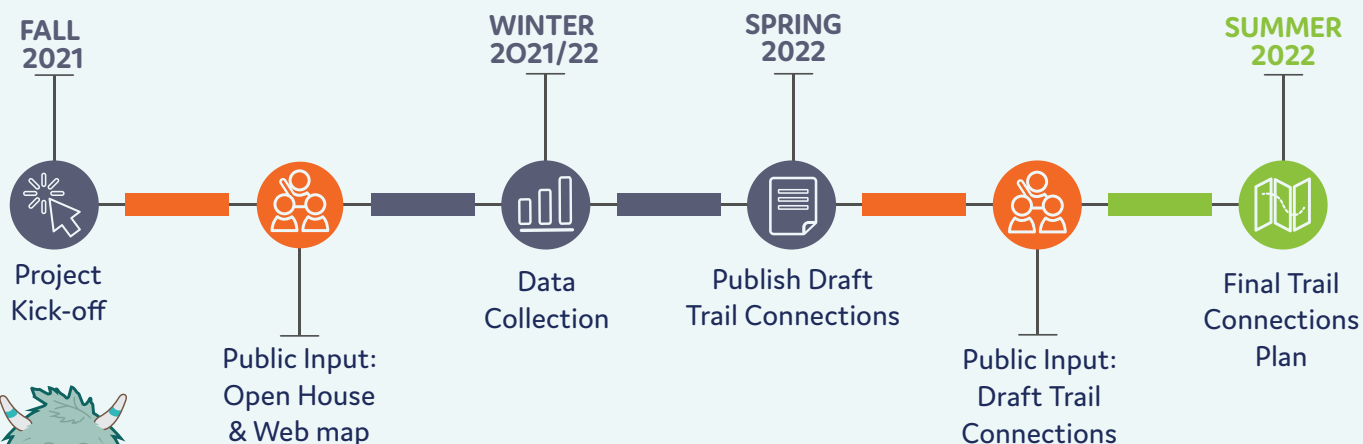

Northwest Trail Connections

The Northwest Trail Connections Plan will help us understand where more trails are needed & find places where new trails can go.

Milwaukee County Parks recognizes the need for a connecting trail system in the northwest neighborhoods of the County and is pleased to kick off the Northwest Trail Connections Plan. During the planning process, we want to learn from residents about your experiences biking or walking and the routes you take. Together, we will find places for new trails or parkways.

WE NEED YOU!

Give Us Your Input On-line

Show us where there are gaps in the current trail network and where you think new trail segments should go. Head to the project website at tinyurl.com/NWTconnections by December 15th to take a survey and click on an on-line map.

Contact the Project Team

We want to hear from you! Email us at parkstrails@milwaukeecountywi.gov to give direct feedback on the project.

You can use your phone to find more information here...

Scan Me!

Scan Me!

Sign up for the Milwaukee Minute Newsletter & Stay up to date!