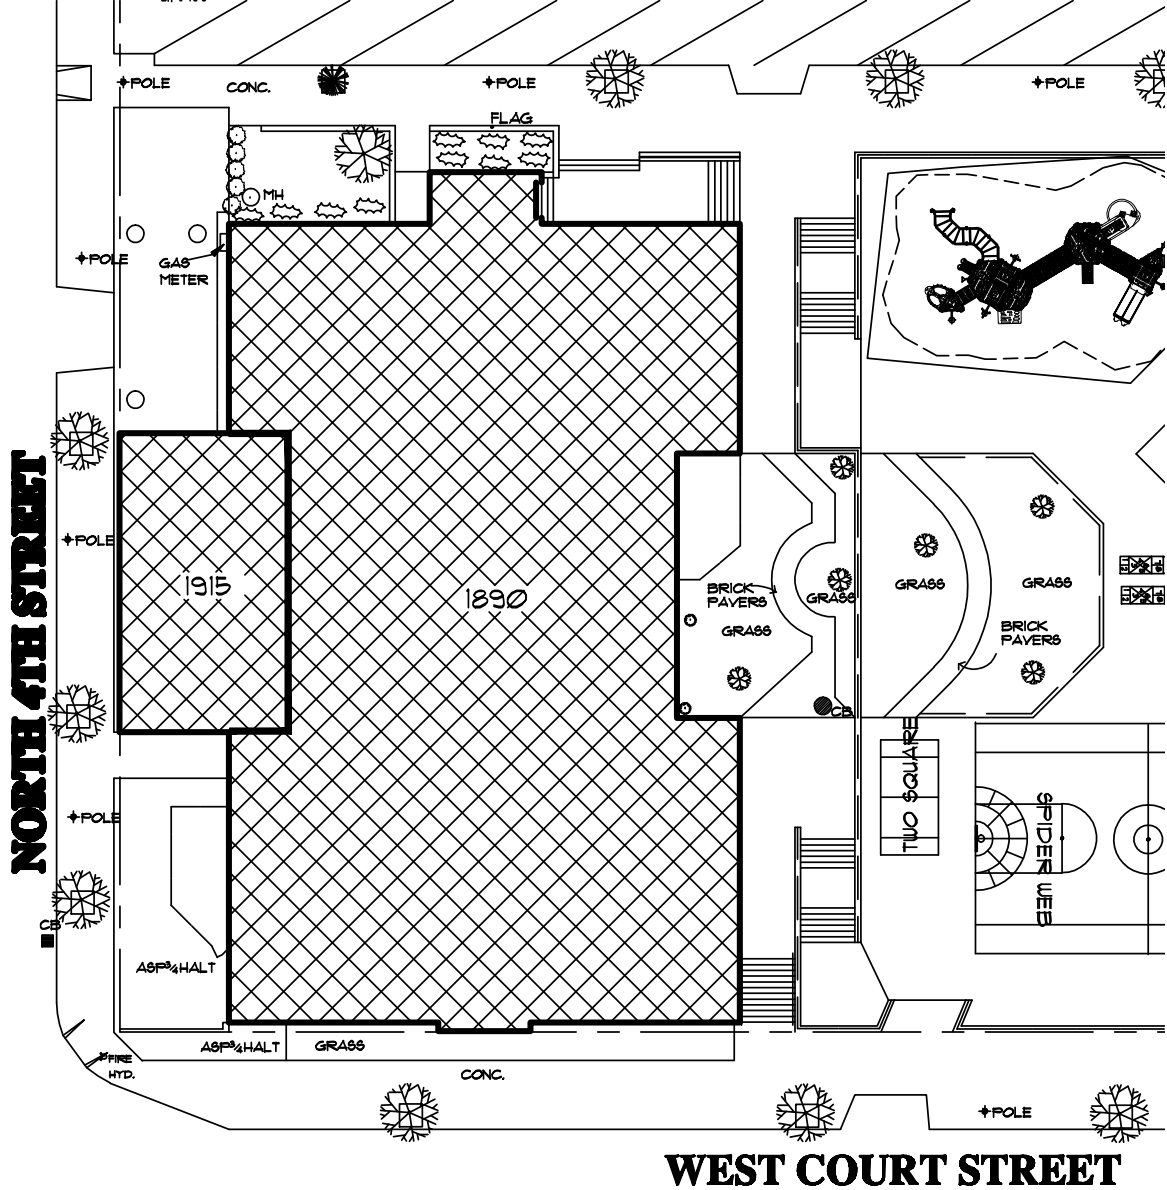

Golda Meir School Lower Campus
1555 N. Martin Luther King, Jr. Drive
Local and National Historic Landmark

Third Street streetfront

1 SITE PLAN - FOR REFERENCE ONLY
SCALE: NOT TO SCALE