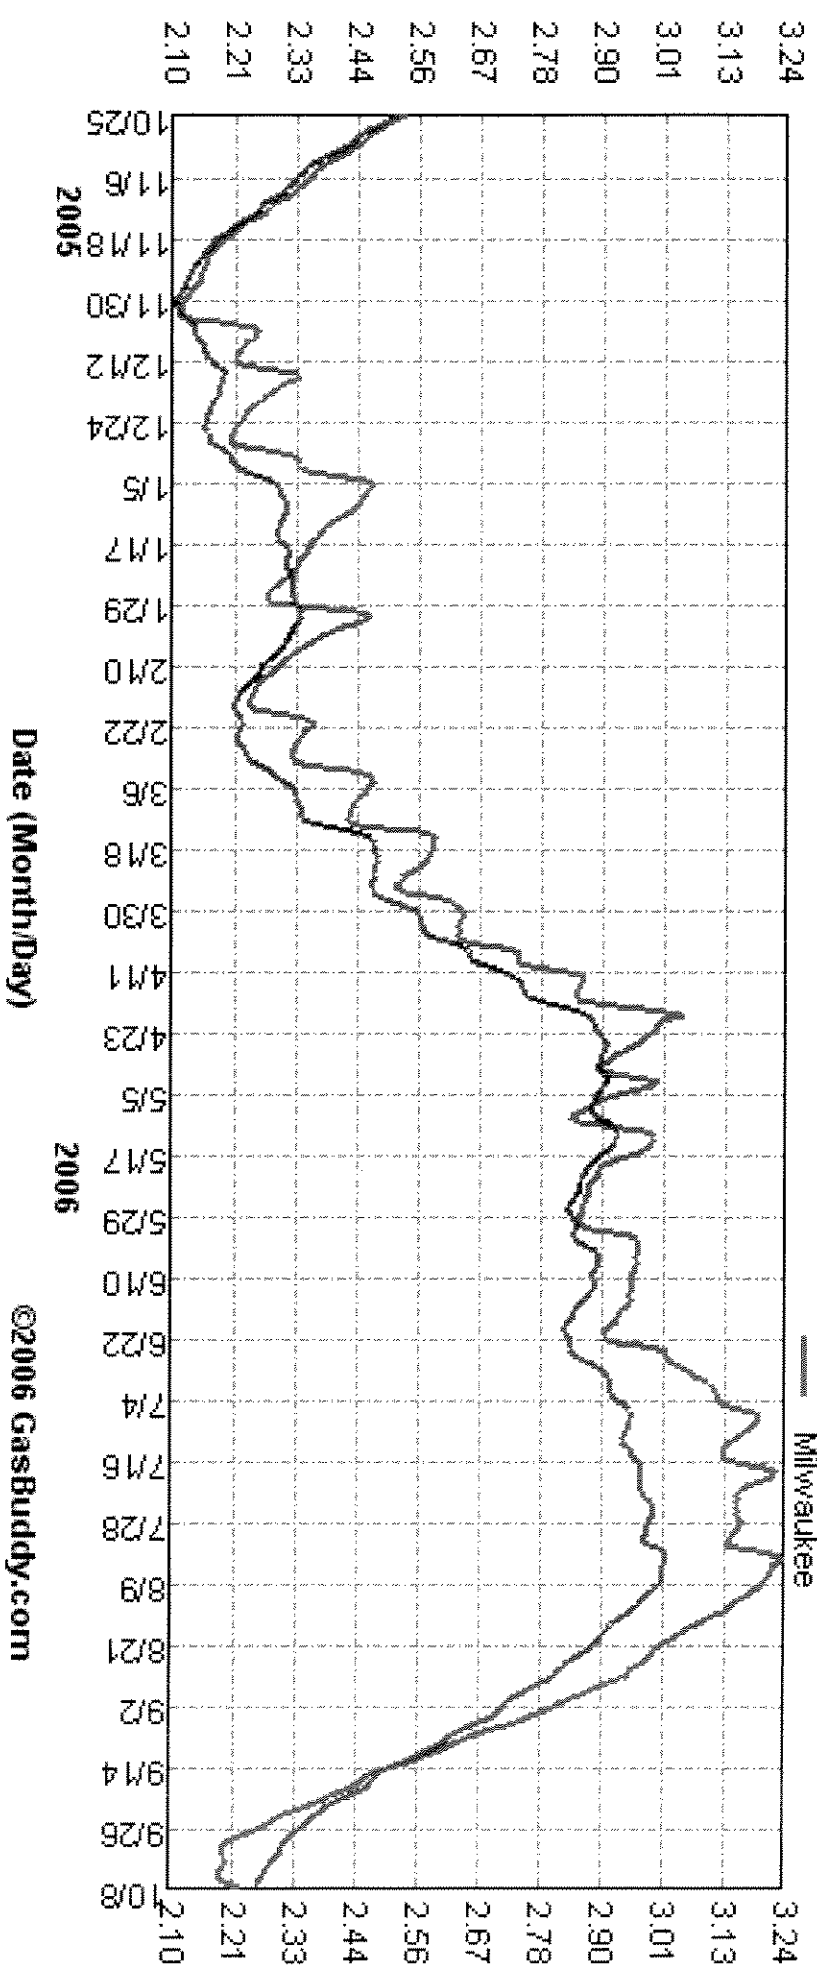

Re: Milwaukee Area Gasoline Prices for 6 Months Ending April 4, 2006
Reference: File 060657
An ordinance relating to taxicab rates.

Per request of Ald. Witkowski, attached is an additional graph of gasoline prices (regular) comparing Milwaukee average prices to national average prices for the last full year including the 6-month period prior to the passage of the increased "flag drop" rate this past May.

Please let me know if you have further questions.

LRB06459-memo2
RLW
10/9/2006

Regular Gas Price (US \$/G)

12 Month Average Retail Price Chart

Regular Gas Price (US \$/G)

Date (Month/Day)

©2006 GasBuddy.com