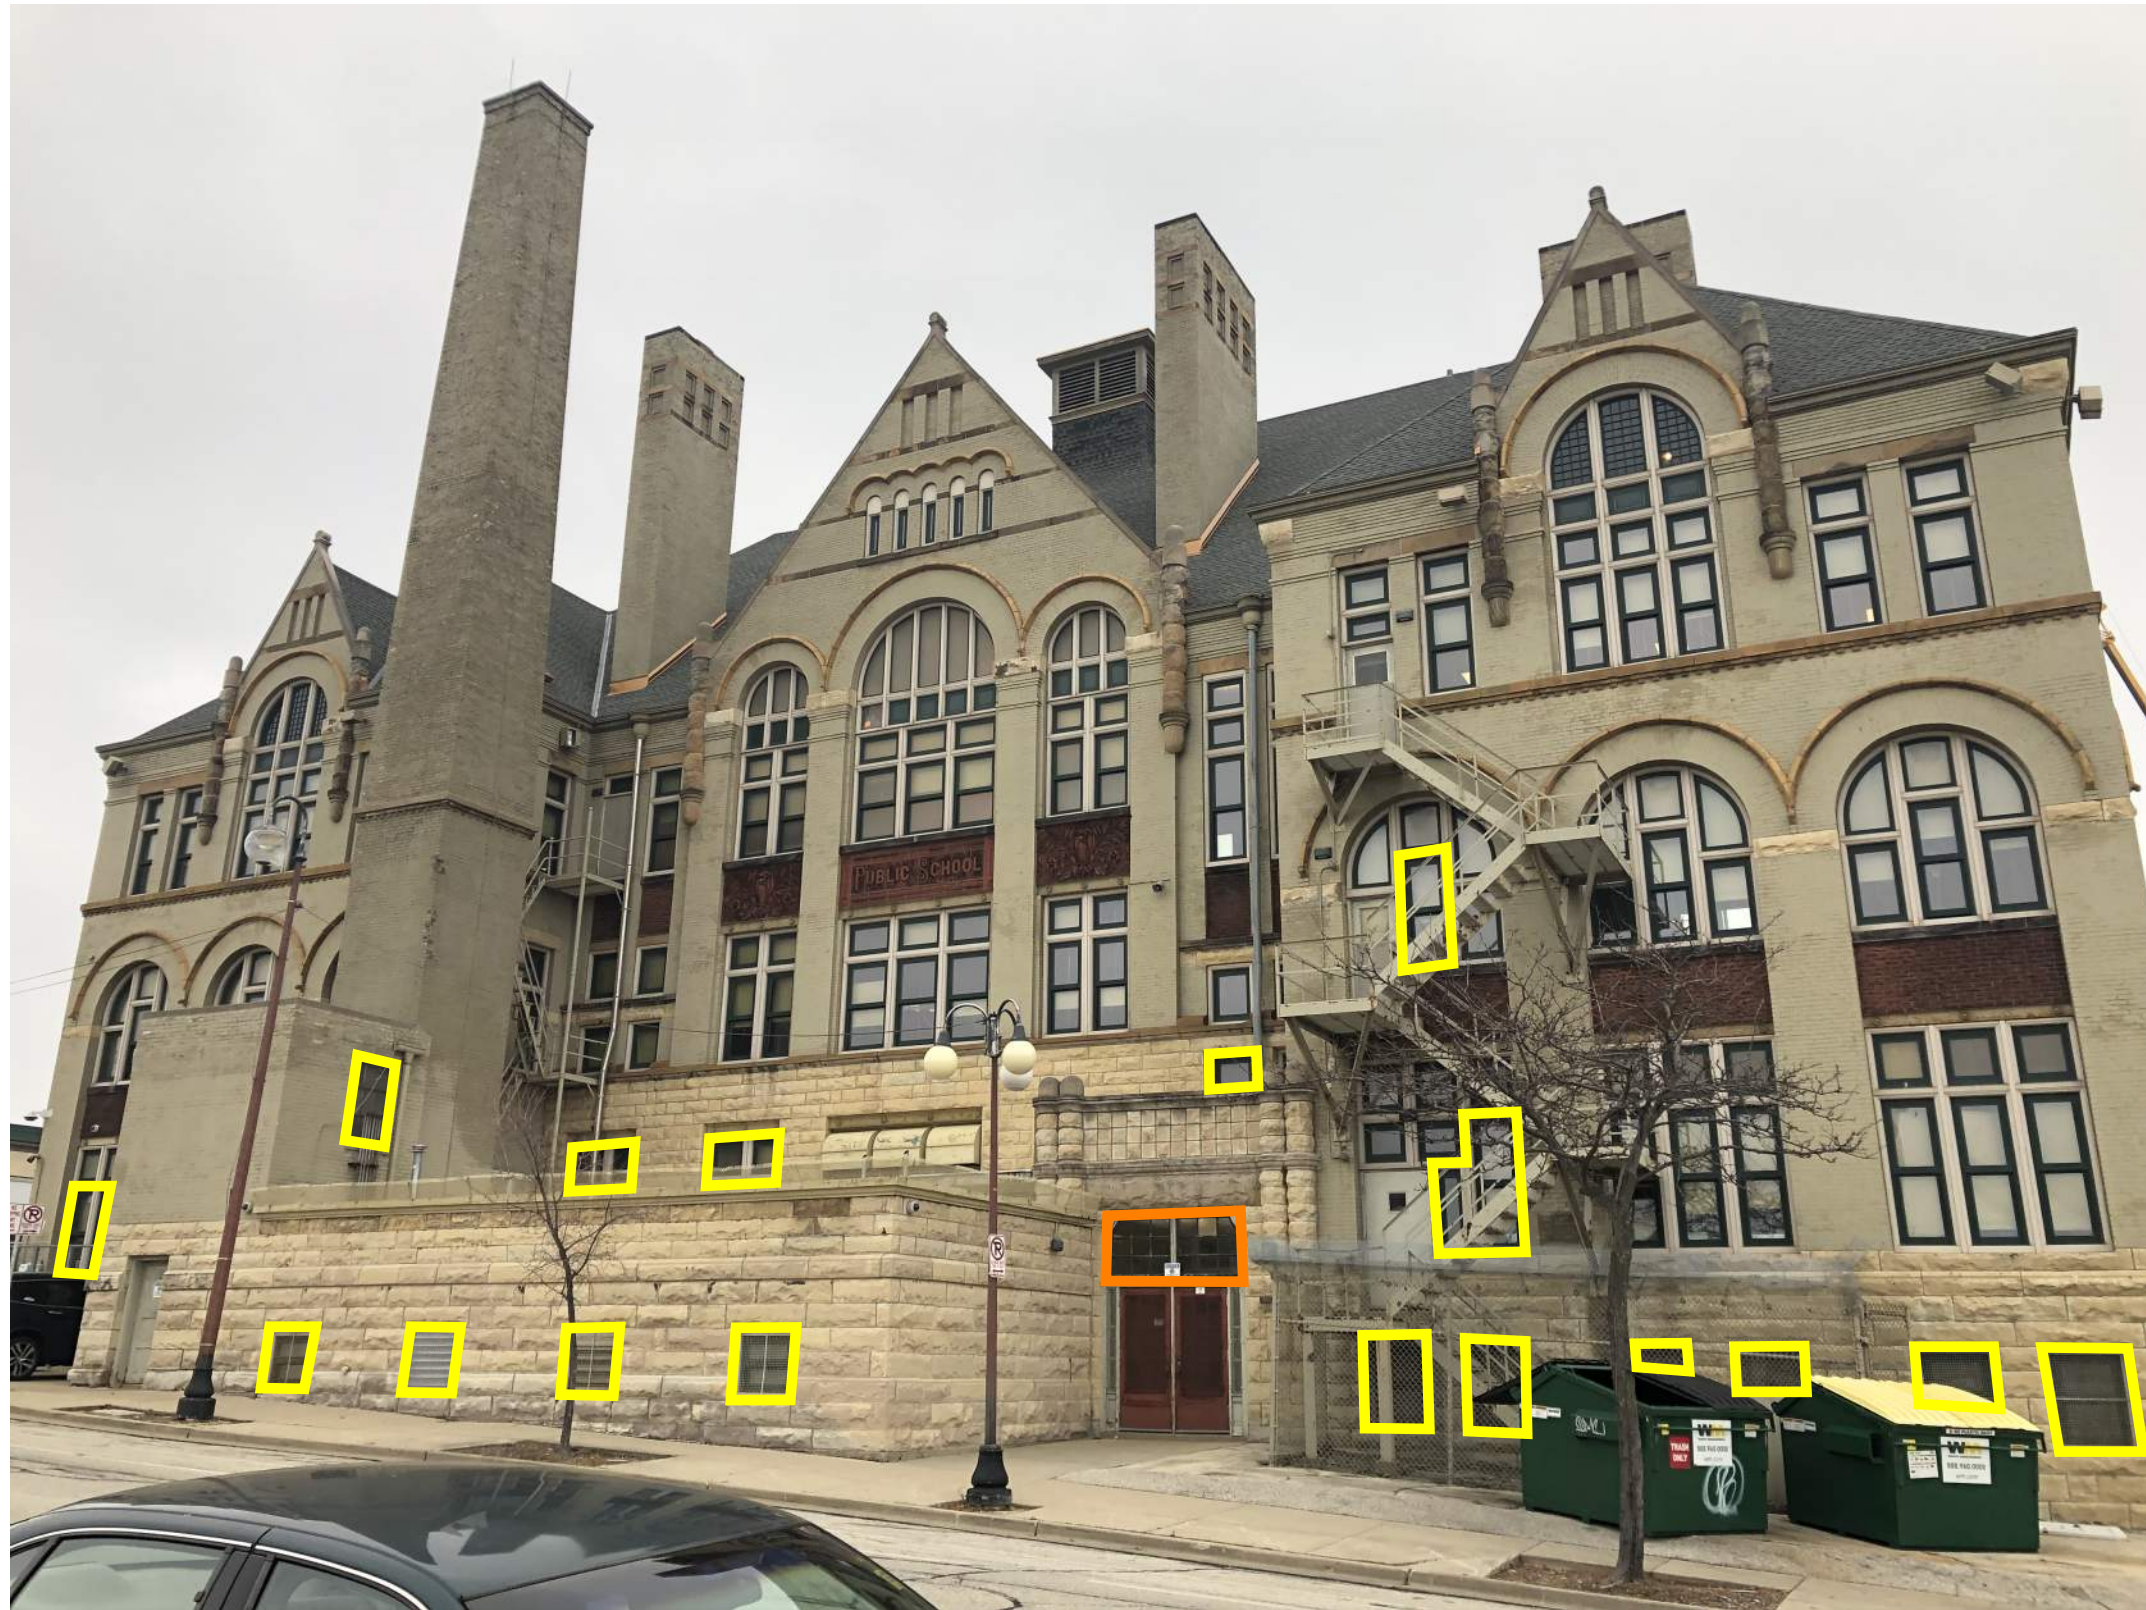

Golda Meir Gifted: North Elevation

1555 N Doctor MLK Jr. Dr.
Milwaukee, WI 53212

Location of Proposed Security Screens

Golda Meir Gifted: East Elevation

1555 N Doctor MLK Jr. Dr.
Milwaukee, WI 53212

Location of Proposed Security Screens

Golda Meir Gifted: South Elevation

1555 N Doctor MLK Jr. Dr.
Milwaukee, WI 53212

Location of Proposed Security Screens

Golda Meir Gifted: West Elevation

1555 N Doctor MLK Jr. Dr.
Milwaukee, WI 53212

Location of Proposed Security Screens