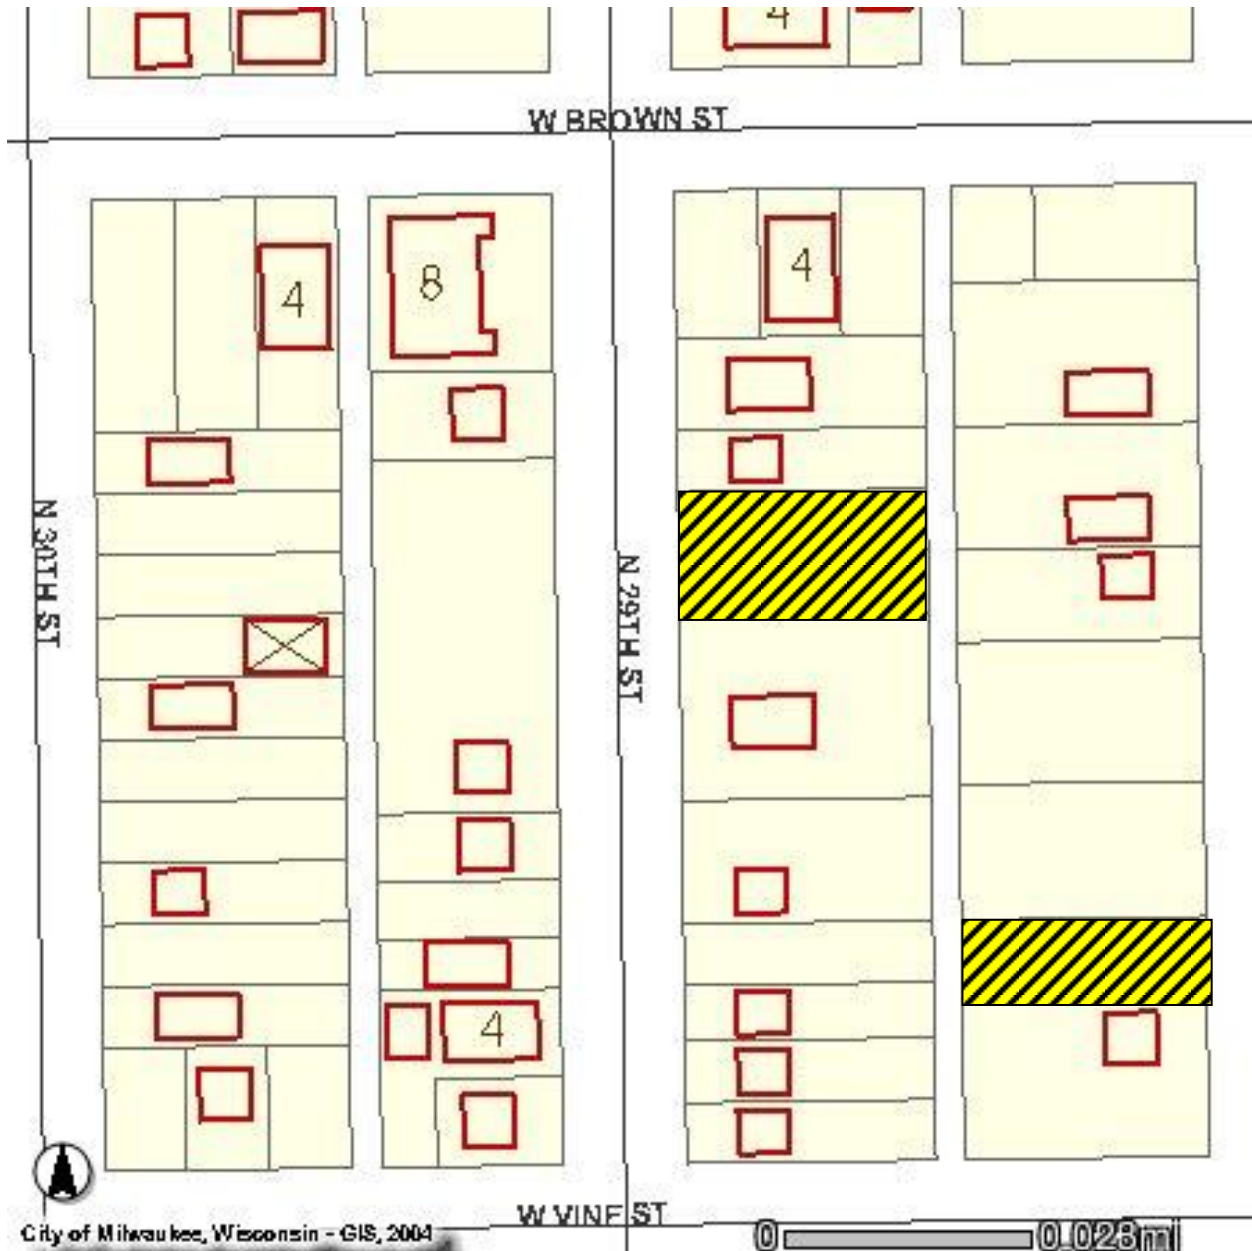

# MILWAUKEE HABITAT FOR HUMANITY PROPOSED SITES FOR 2005

City of Milwaukee, Wisconsin - GIS, 2004

1535 - 1539 N. 38th Street

## Milwaukee Habitat for Humanity Proposed Sites for 2005

1819 N. 29th Street

# MILWAUKEE HABITAT FOR HUMANITY PROPOSED SITES FOR 2005

City of Milwaukee, Wisconsin - GIS, 2004

 1936 - 1940 North 29th Street  
 1913 North 28th Street