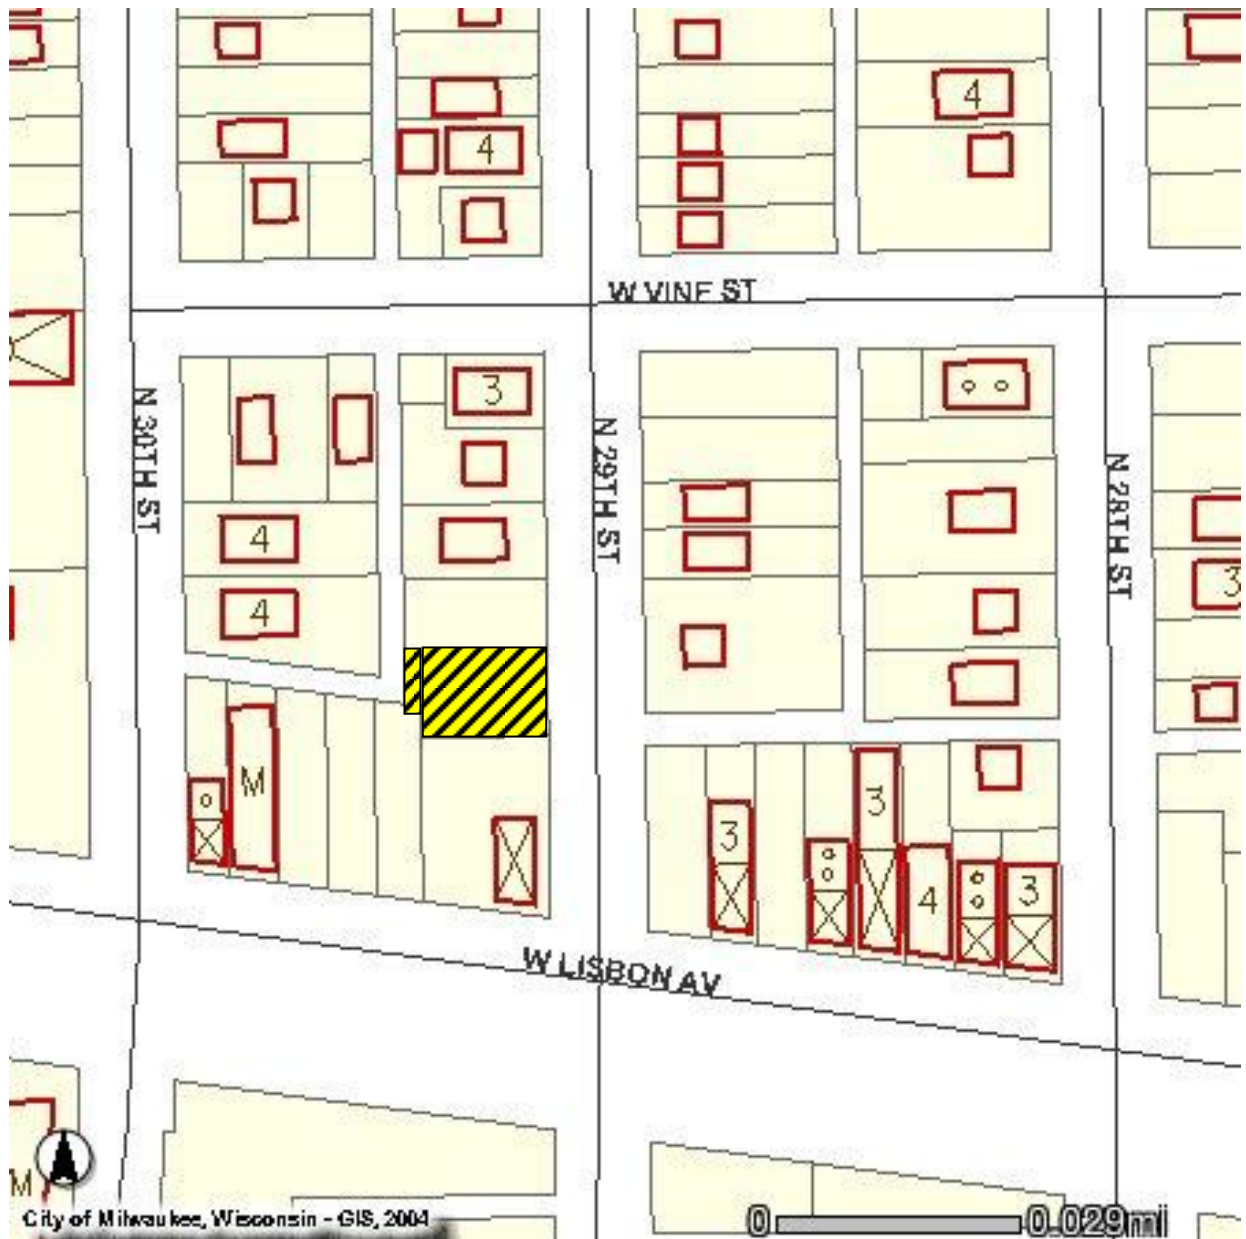

# MILWAUKEE HABITAT FOR HUMANITY PROPOSED SITES FOR 2005

City of Milwaukee, Wisconsin - GIS, 2004

1535 - 1539 N. 38th Street

## Milwaukee Habitat for Humanity Proposed Sites for 2005

1819 N. 29th Street

# MILWAUKEE HABITAT FOR HUMANITY PROPOSED SITES FOR 2005

City of Milwaukee, Wisconsin - GIS, 2004

 1936 - 1940 North 29th Street  
 1913 North 28th Street