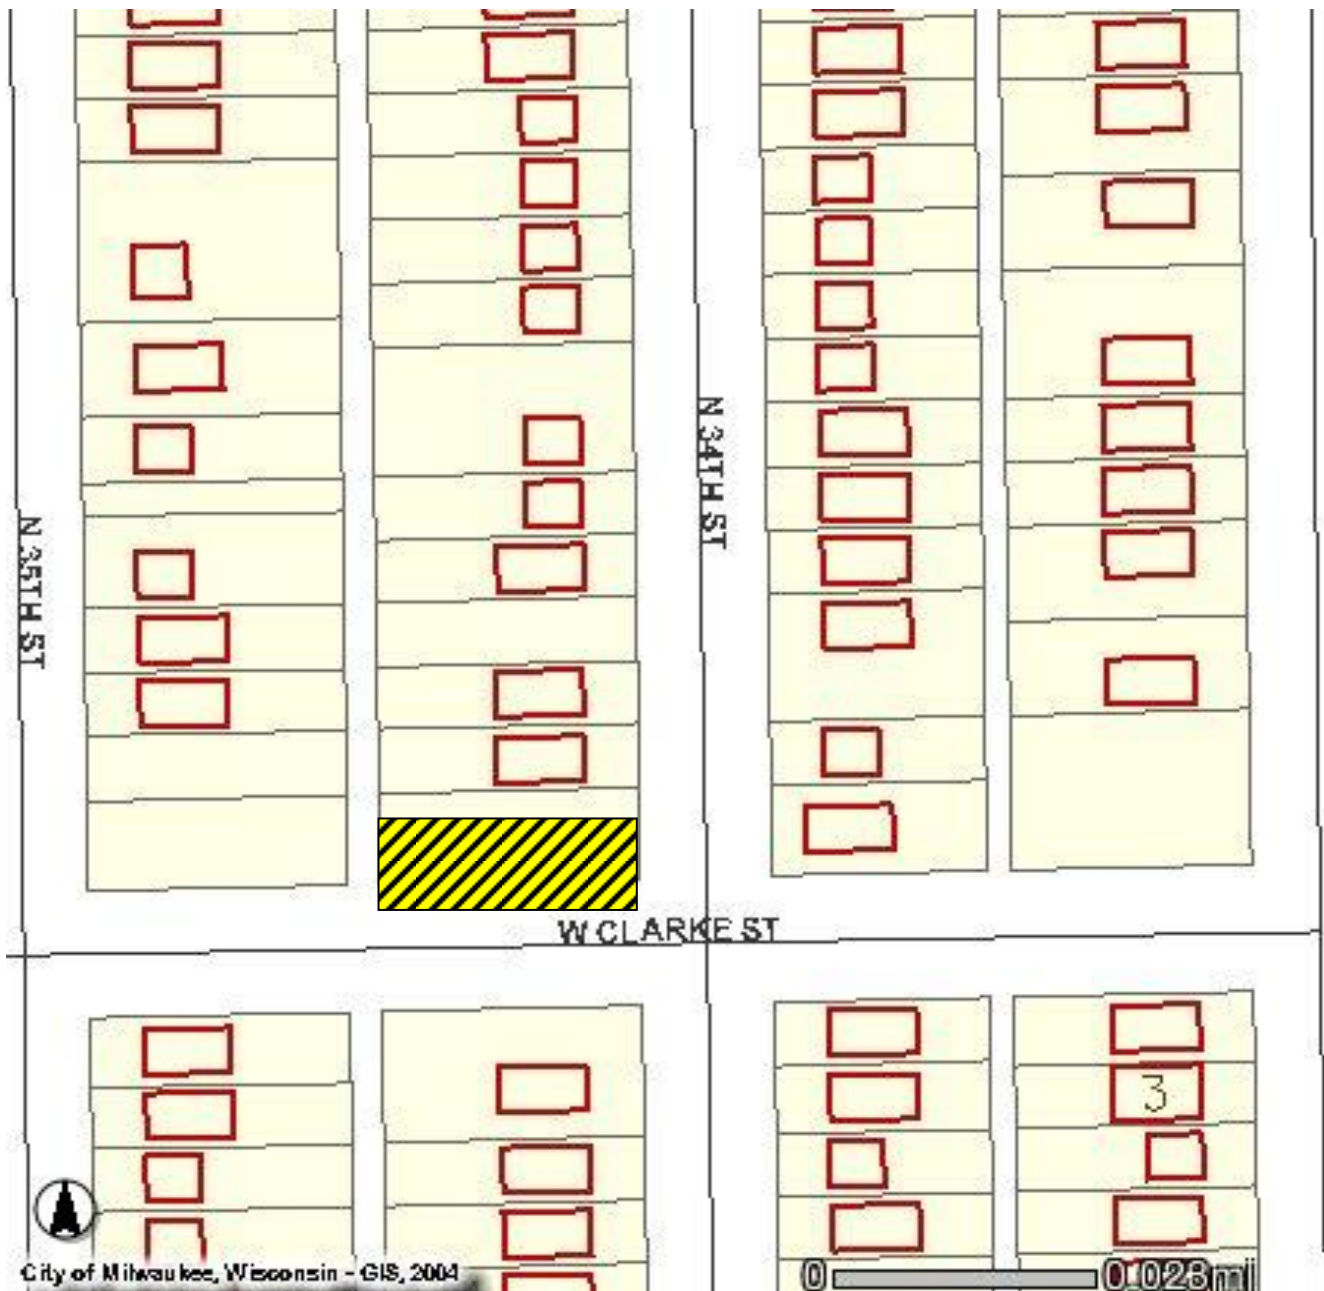

MILWAUKEE HABITAT FOR HUMANITY PROPOSED SITES FOR 2005

2603 - 2605 N. 34th