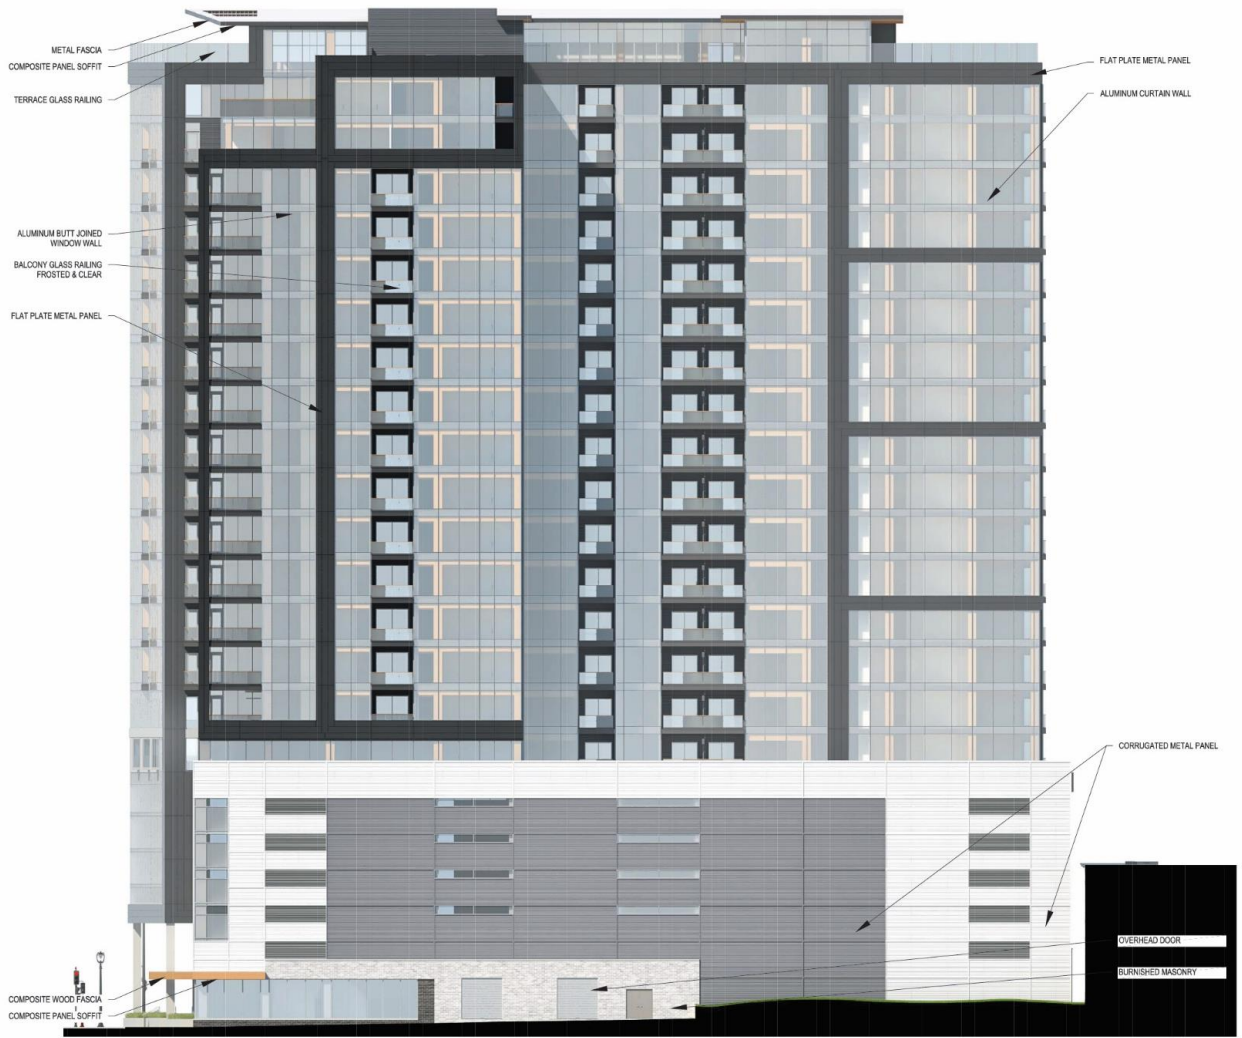

E View of Site - N Van Buren St

S View of Site - E Kilbourn Ave

CURRENT DESIGN

PREVIOUSLY APPROVED

Architectural Elevations: New Building - East (Side) Elevation
 Note: Not to scale

CURRENT DESIGN

PREVIOUSLY APPROVED

CURRENT DESIGN

PREVIOUSLY APPROVED

Architectural Elevations: New Building - West (Side) Elevation
Note: Not to scale

CURRENT DESIGN

PREVIOUSLY APPROVED

CURRENT DESIGN

PREVIOUSLY APPROVED