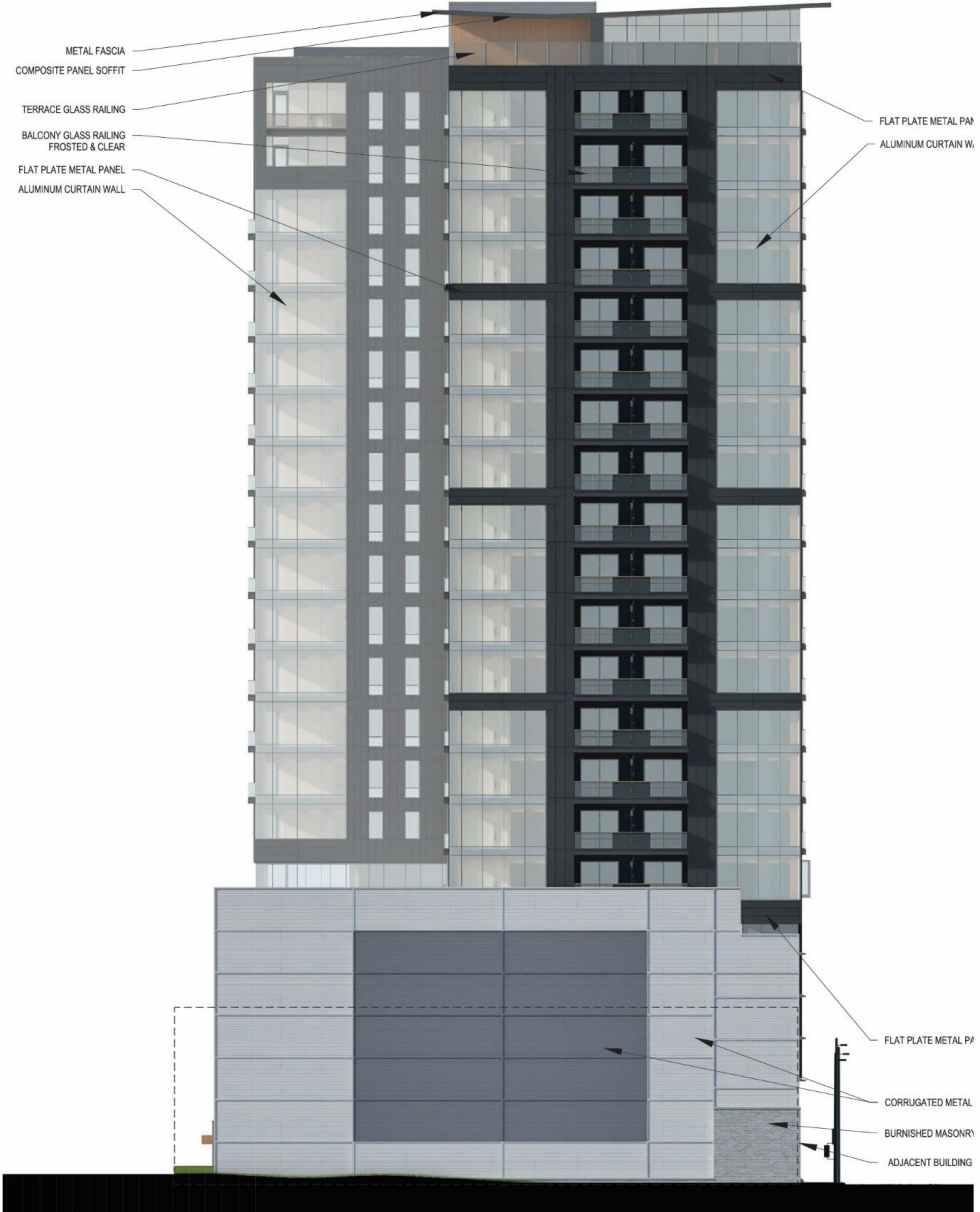

E View of Site - N Van Buren St

S View of Site - E Kilbourn Ave

CURRENT DESIGN

PREVIOUSLY APPROVED

Architectural Elevations: New Building - East (Side) Elevation
 Note: Not to scale

CURRENT DESIGN

PREVIOUSLY APPROVED

CURRENT DESIGN

PREVIOUSLY APPROVED

Architectural Elevations: New Building - West (Side) Elevation
Note: Not to scale

CURRENT DESIGN

PREVIOUSLY APPROVED

CURRENT DESIGN

PREVIOUSLY APPROVED