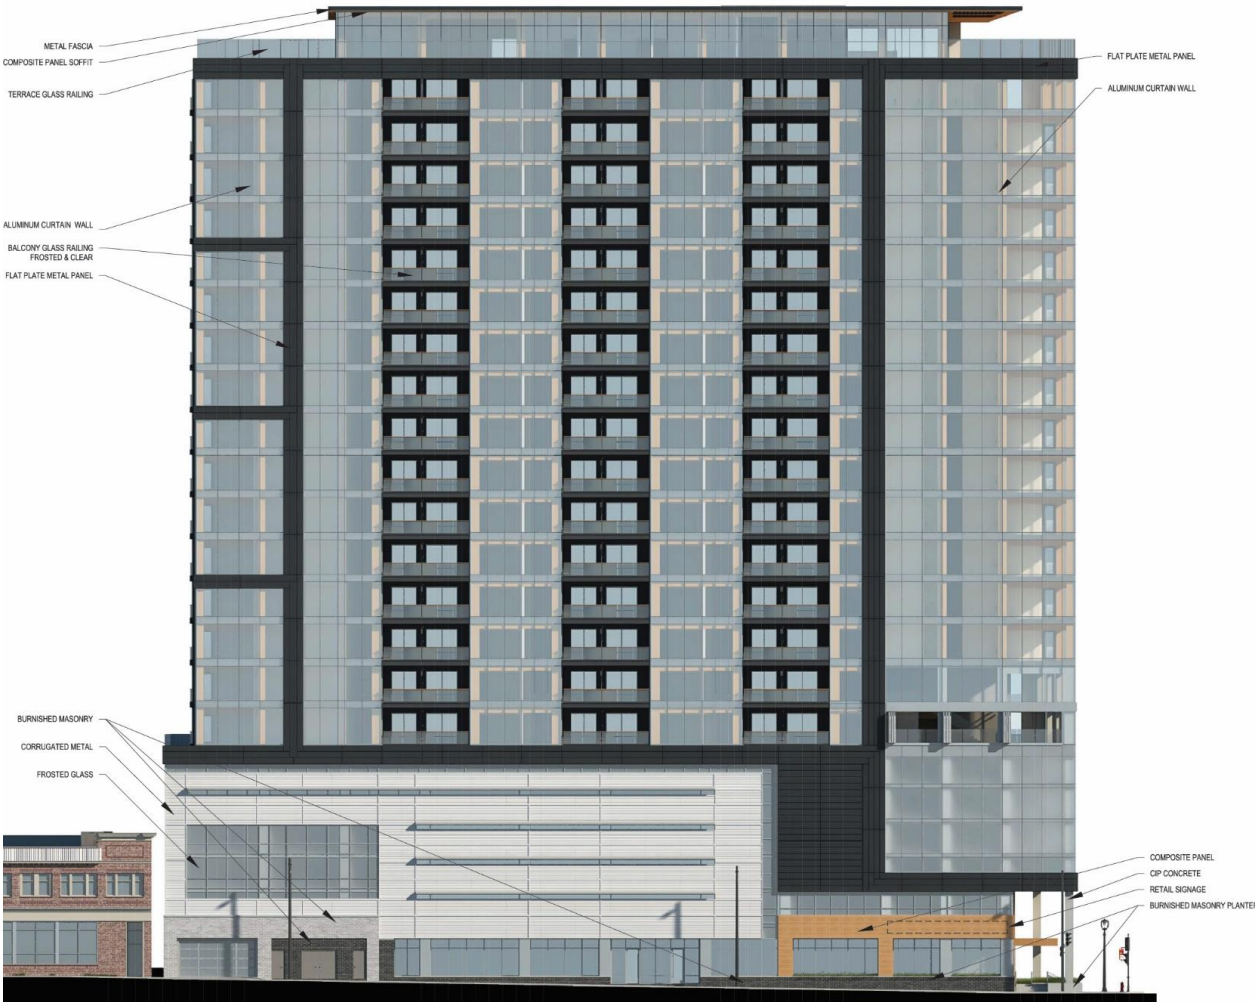

E View of Site - N Van Buren St

S View of Site - E Kilbourn Ave

CURRENT DESIGN

PREVIOUSLY APPROVED

Architectural Elevations: New Building - East (Side) Elevation
 Note: Not to scale

CURRENT DESIGN

PREVIOUSLY APPROVED

CURRENT DESIGN

PREVIOUSLY APPROVED

Architectural Elevations: New Building - West (Side) Elevation
Note: Not to scale

CURRENT DESIGN

PREVIOUSLY APPROVED

CURRENT DESIGN

PREVIOUSLY APPROVED