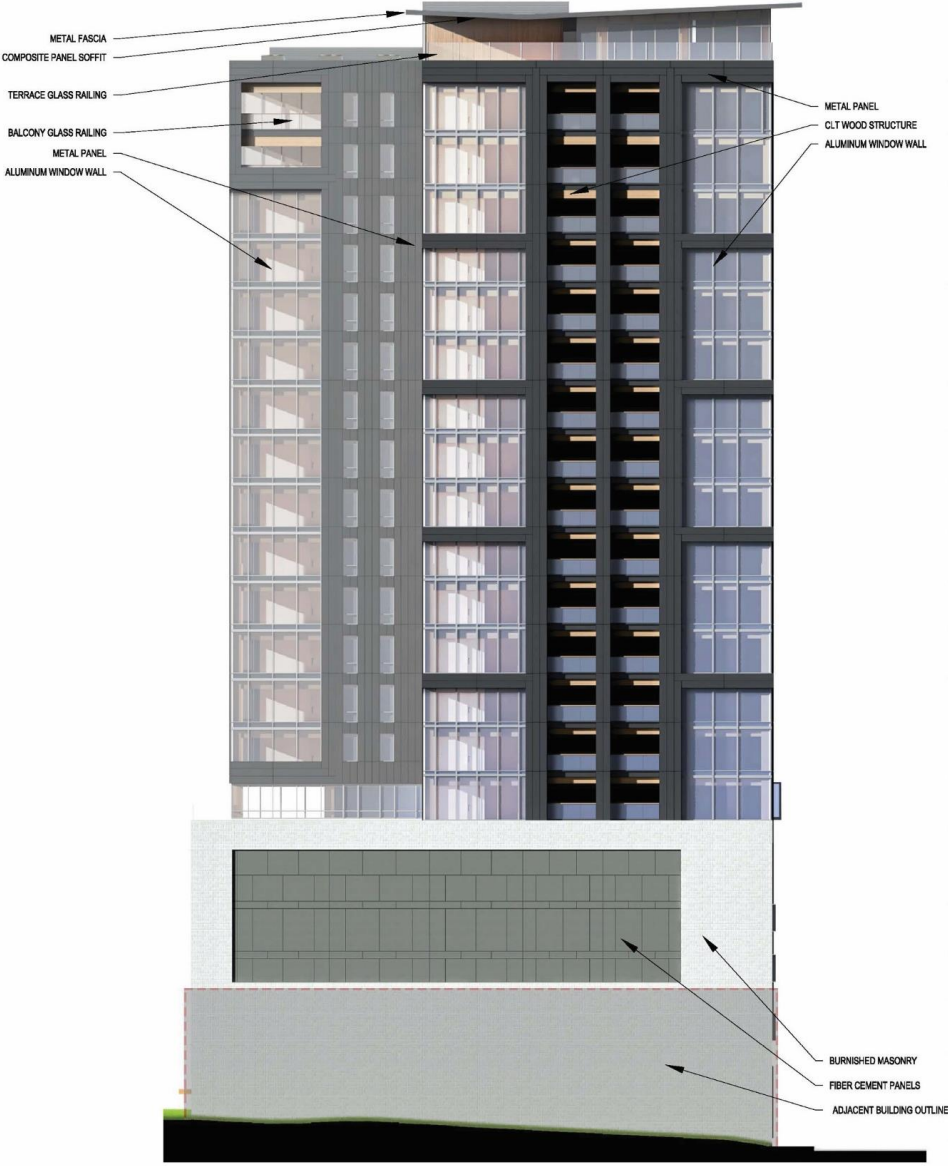

E View of Site - N Van Buren St

S View of Site - E Kilbourn Ave

CURRENT DESIGN

PREVIOUSLY APPROVED

Architectural Elevations: New Building - East (Side) Elevation
 Note: Not to scale

CURRENT DESIGN

PREVIOUSLY APPROVED

CURRENT DESIGN

PREVIOUSLY APPROVED

Architectural Elevations: New Building - West (Side) Elevation
Note: Not to scale

CURRENT DESIGN

PREVIOUSLY APPROVED

CURRENT DESIGN

PREVIOUSLY APPROVED