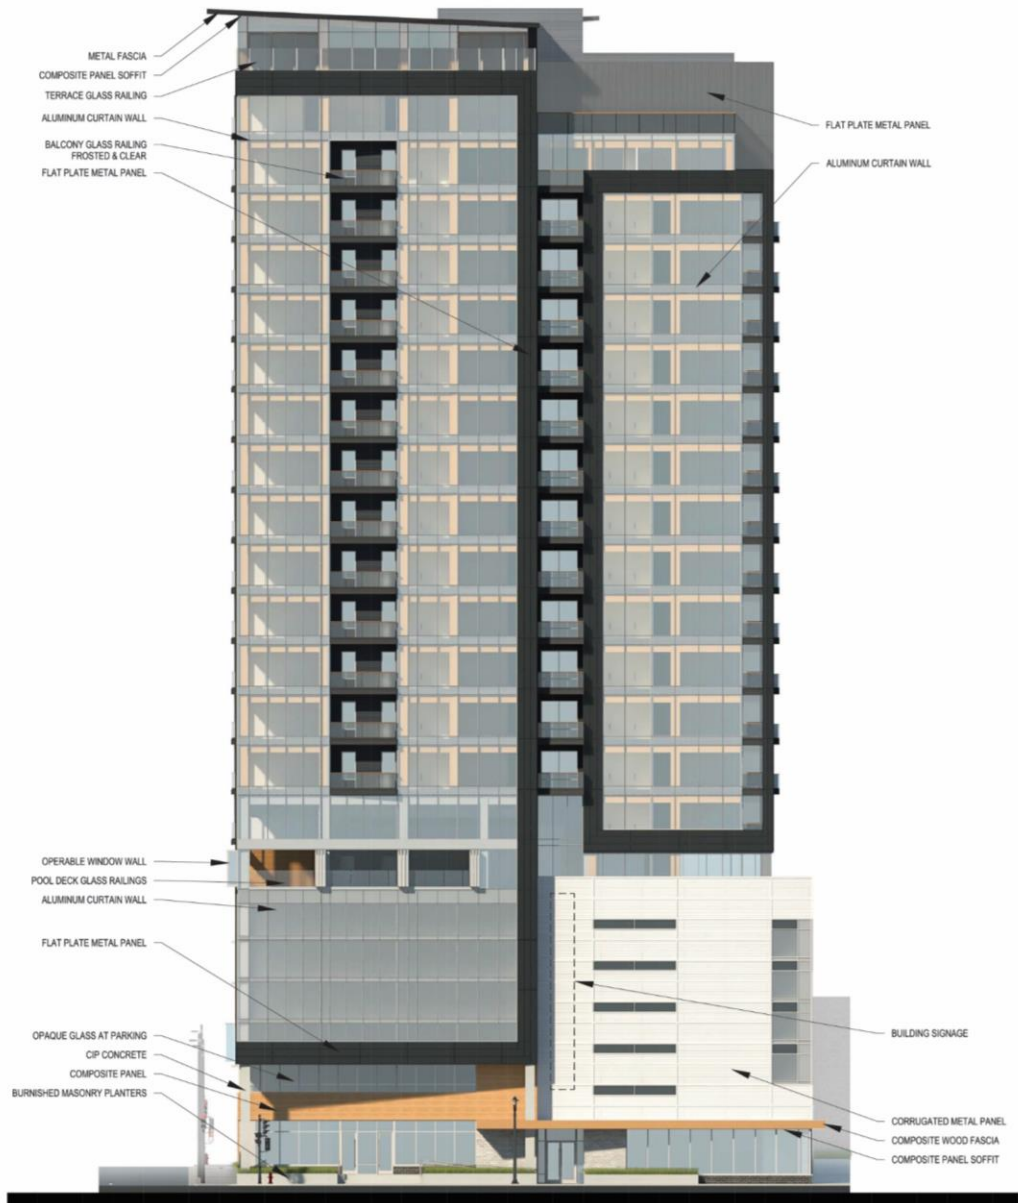

E View of Site - N Van Buren St

S View of Site - E Kilbourn Ave

CURRENT DESIGN

PREVIOUSLY APPROVED

Architectural Elevations: New Building - East (Side) Elevation
 Note: Not to scale

CURRENT DESIGN

PREVIOUSLY APPROVED

CURRENT DESIGN

PREVIOUSLY APPROVED

Architectural Elevations: New Building - West (Side) Elevation
Note: Not to scale

CURRENT DESIGN

PREVIOUSLY APPROVED

CURRENT DESIGN

PREVIOUSLY APPROVED