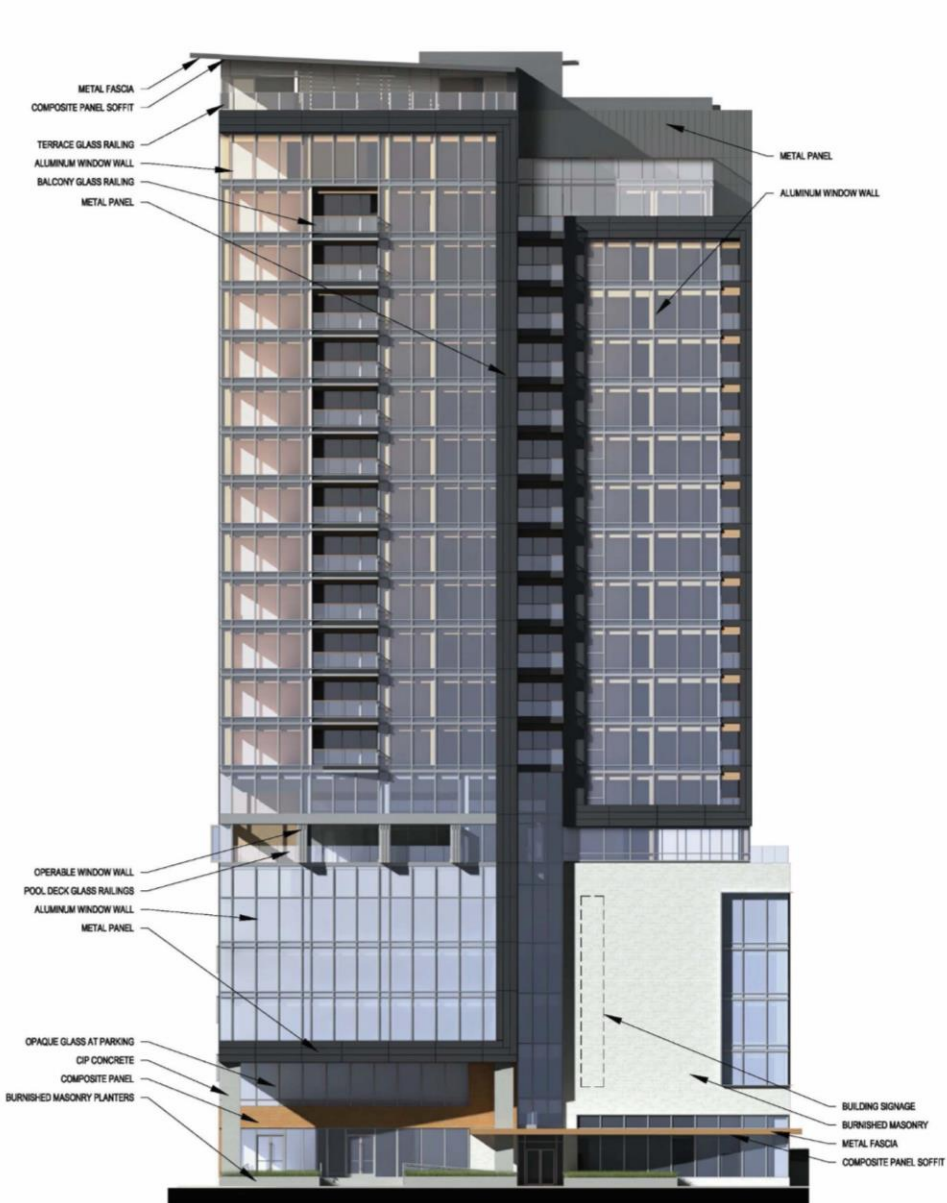

E View of Site - N Van Buren St

S View of Site - E Kilbourn Ave

CURRENT DESIGN

PREVIOUSLY APPROVED

Architectural Elevations: New Building - East (Side) Elevation
 Note: Not to scale

CURRENT DESIGN

PREVIOUSLY APPROVED

CURRENT DESIGN

PREVIOUSLY APPROVED

Architectural Elevations: New Building - West (Side) Elevation
Note: Not to scale

CURRENT DESIGN

PREVIOUSLY APPROVED

CURRENT DESIGN

PREVIOUSLY APPROVED