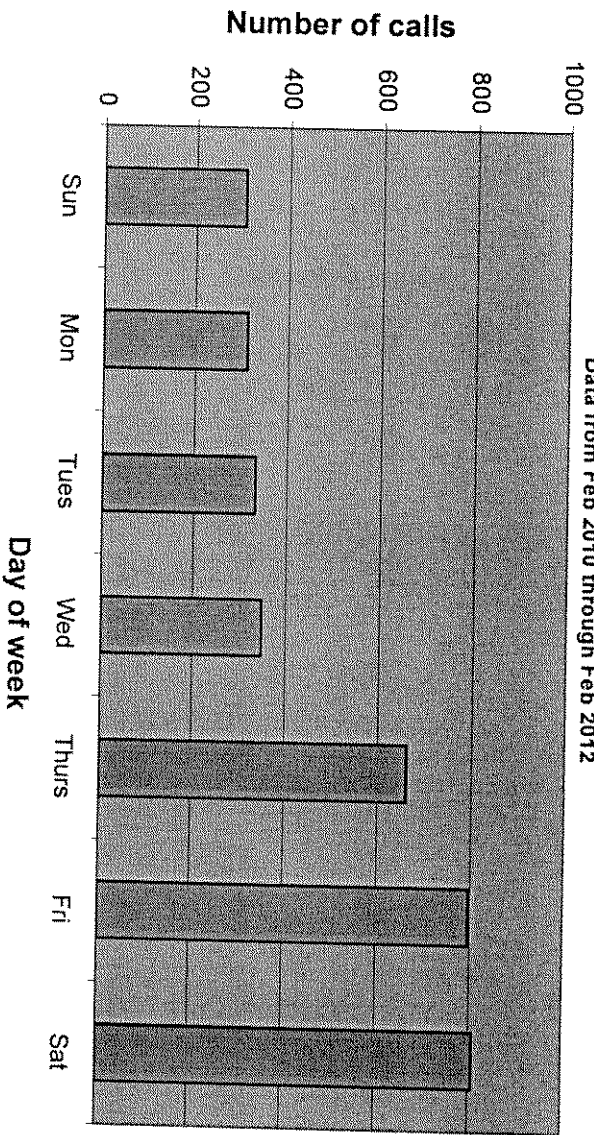

Nuisance Noise Call Count by Day of Week *

Data from Feb 2010 through Feb 2012

Feb 2010- Jan 2012			
Day of week *	12:01 AM-4:59 AM	5:00 AM-11:59 PM	Total
Sun	83	223	306
Mon	92	220	312
Tues	122	210	332
Wed	128	220	348
Thurs	323	338	661
Fri	439	357	796
Sat	462	345	807
	1649	1913	3562

* "Day of week" is defined as starting at 5:00 AM and ending at 4:59 AM on the following day.

MPPD data compiled by MHINA March 3, 2012