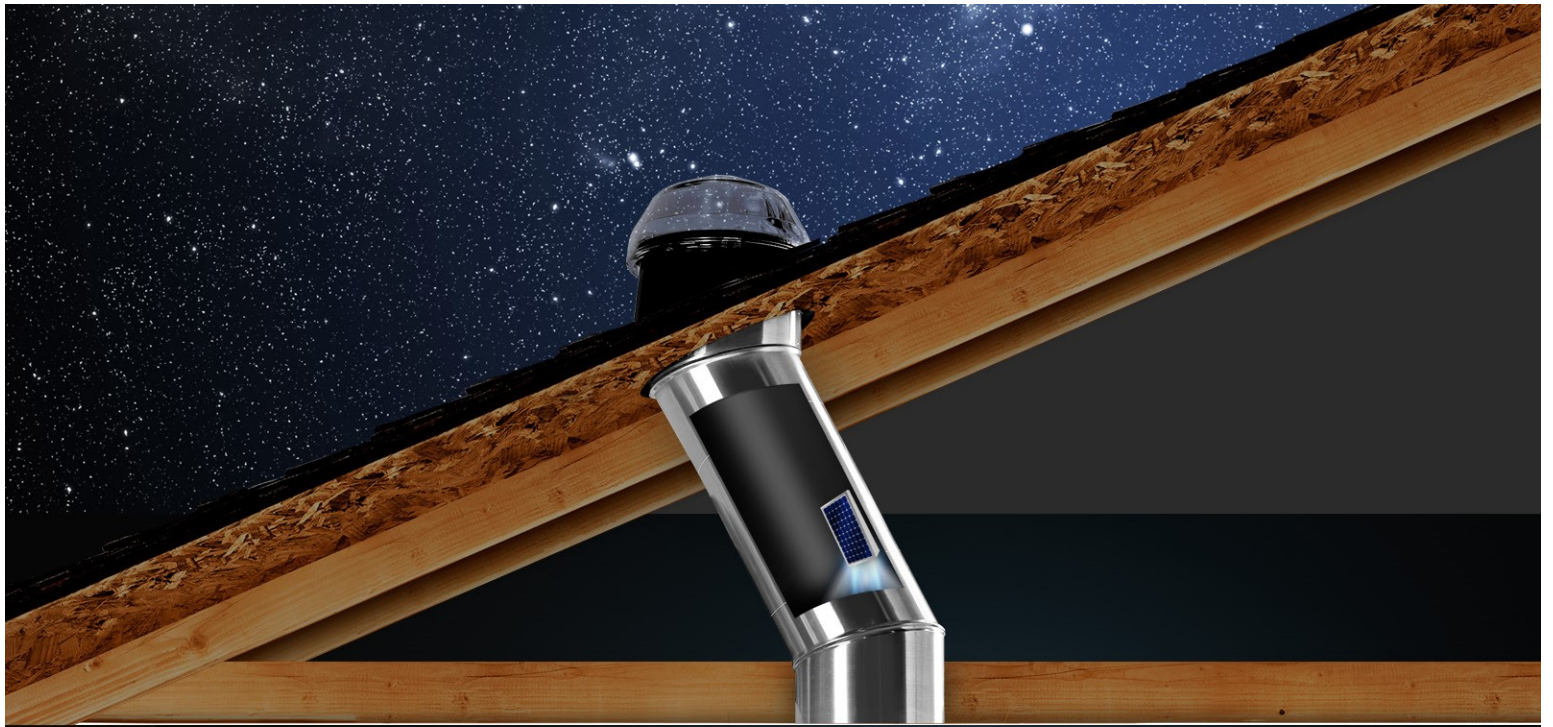

- Redirects low-angle sunlight for maximum light capture
- Provides consistent daylighting throughout the day
- Rejects overpowering summer midday sunlight

LightTracker™ Reflector

An innovative in-dome reflector that:

- Redirects low-angle winter sunlight for maximum light capture
- Increases light input for greater light output
- Delivers year-round performance

Transfer

Spectralight® Infinity Tubing

Tubing made of the world's most reflective material that:

Light Your Night. Lighten Your Taxes.

Now, Solatube Daylighting Systems come with our integrated, Solar Electric NightLight that automatically emits a soft glow after dark. Plus, this system yields a 30% federal tax credit on system and installation costs.