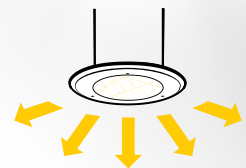

Form and function combine for optimal daylight diffusion with:

- Solatube Decorative Fixtures
- Ventilation, dimmer and nighttime lighting options
- Available in round or square

* Specular reflectance greater than 99% with wavelength specific reflectance up to 99.7% for the visible spectrum