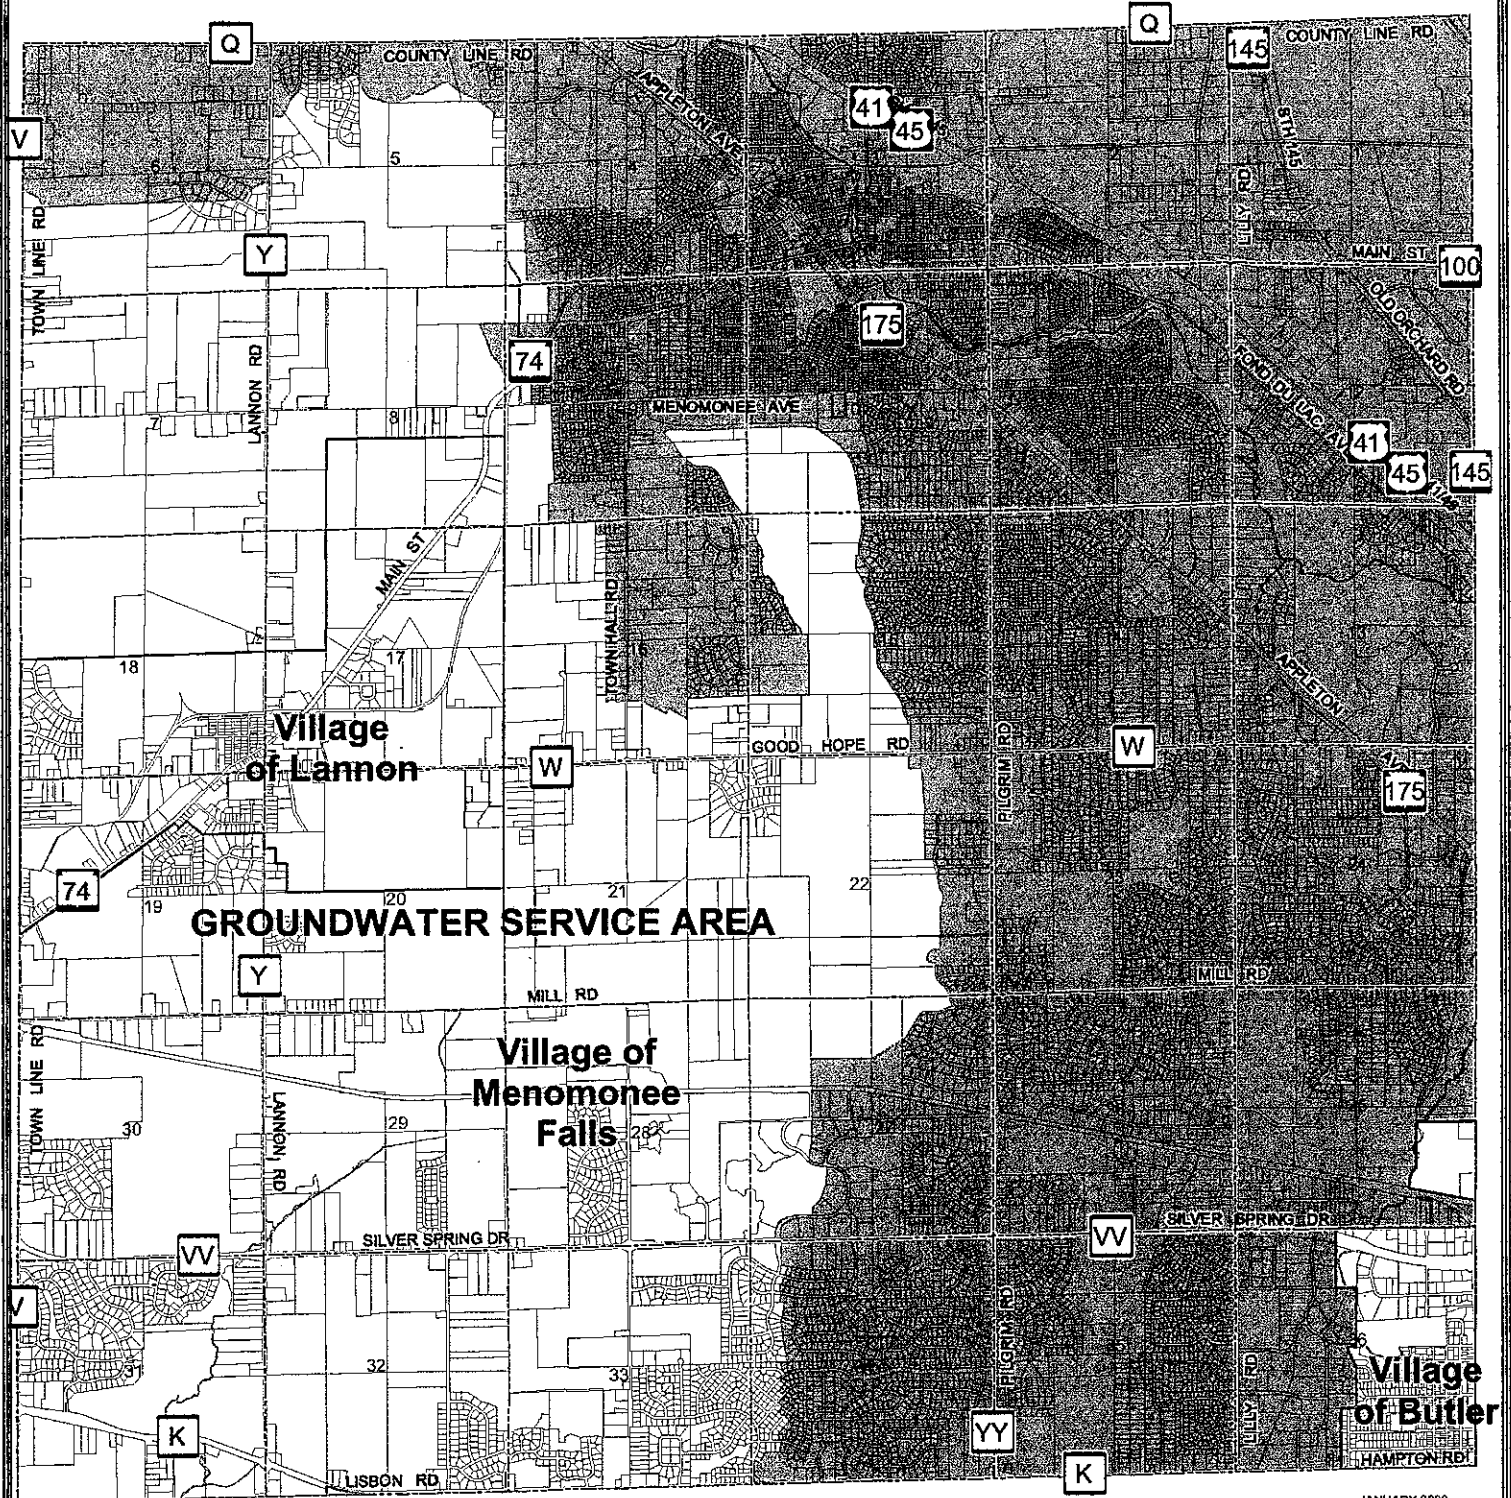

Menomonee Falls
MORE THAN A VILLAGE

VILLAGE OF MENOMONEE FALLS MILWAUKEE LAKE WATER SERVICE AREA

 WATER SERVICE AREA (ALL IN MMSD SEWER SERVICE AREA)

JANUARY 2008

APPENDIX A