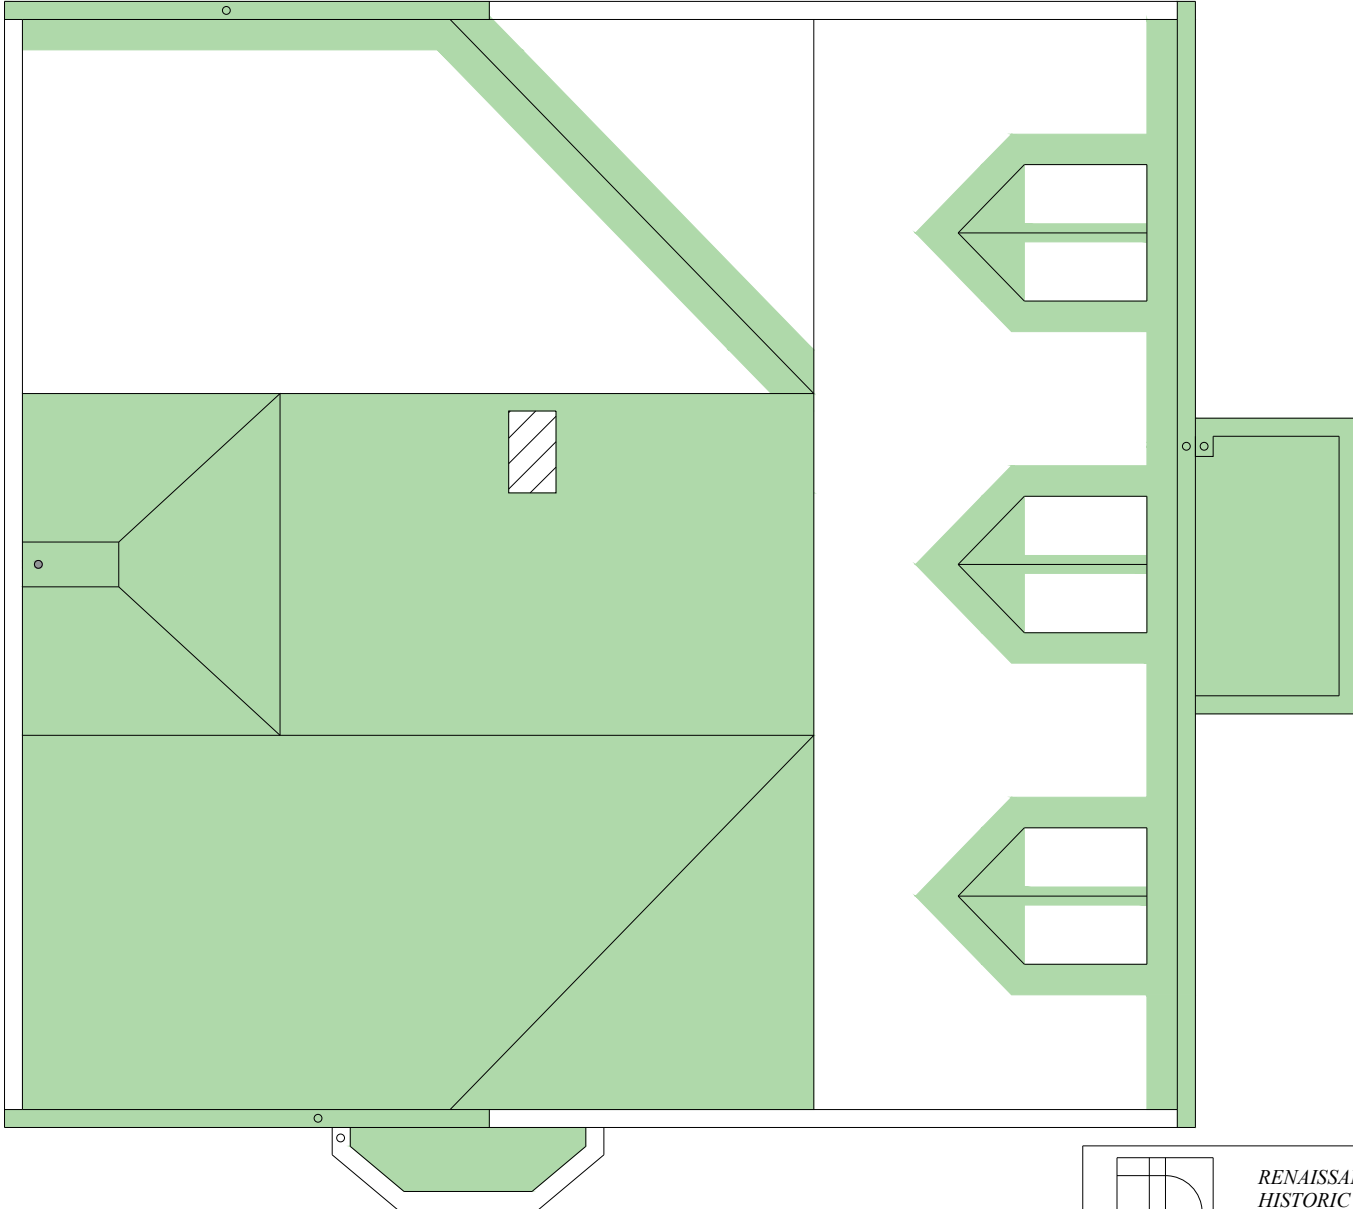

JAMES STEARNS RESIDENCE

 — TILE ROOF, FLAT ROOF & BUILT IN GUTTER WORK

	<i>RENAISSANCE HISTORIC EXTERIORS 2231 HAWKEY DRIVE, BELVIDERE, IL 61108 PHONE: 815-547-1725</i>	<i>DATE: 8/25/2023</i>
		<i>DRAWN BY: BW</i>
<i>DRAWING: HIGHLIGHTED ROOF DIAGRAM</i>		
<i>PROJECT: JAMES STEARNS RESIDENCE</i>		
<i>LOCATION: 2605 N. SUMMIT AVE, MILWAUKEE, WI 53211</i>		
<i>SCALE: NO SCALE</i>		