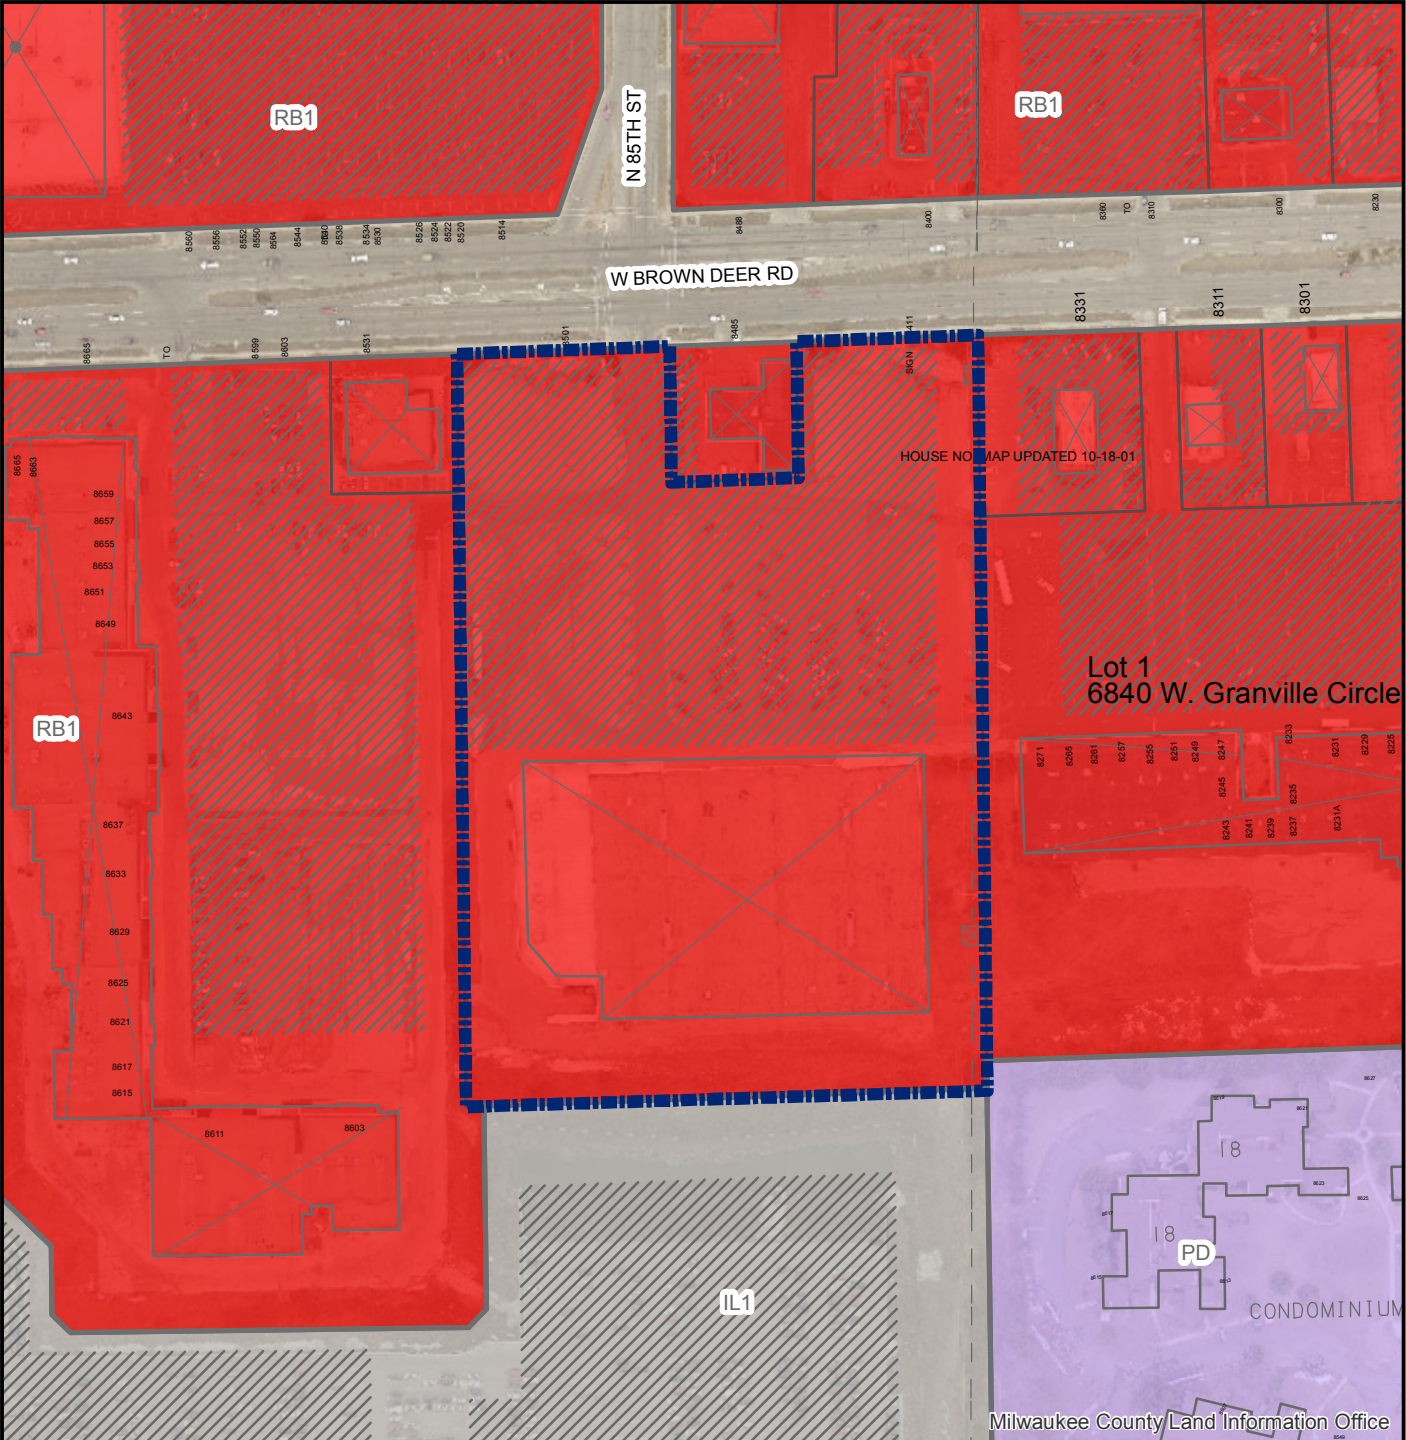

161749
 RB1 to IL1
 8501 W. Brown Deer Rd.
 May 2017

Legend

-  Zoning Change Boundary
- Zoning**
-  Commercial - Commercial Service
-  Commercial - Neighborhood Shopping
-  Commercial - Local Business
-  Commercial - Regional Business
-  Downtown
-  Industrial - Office
-  Industrial - Light
-  Industrial - Mixed
-  Industrial - Heavy
-  Residential - Single Family
-  Residential - Two Family
-  Residential - Multi-Family
-  Residential - Residence and Office
-  Special - Parks
-  Special - Institutional
-  Special - Planned Development
-  Special - Redevelopment District