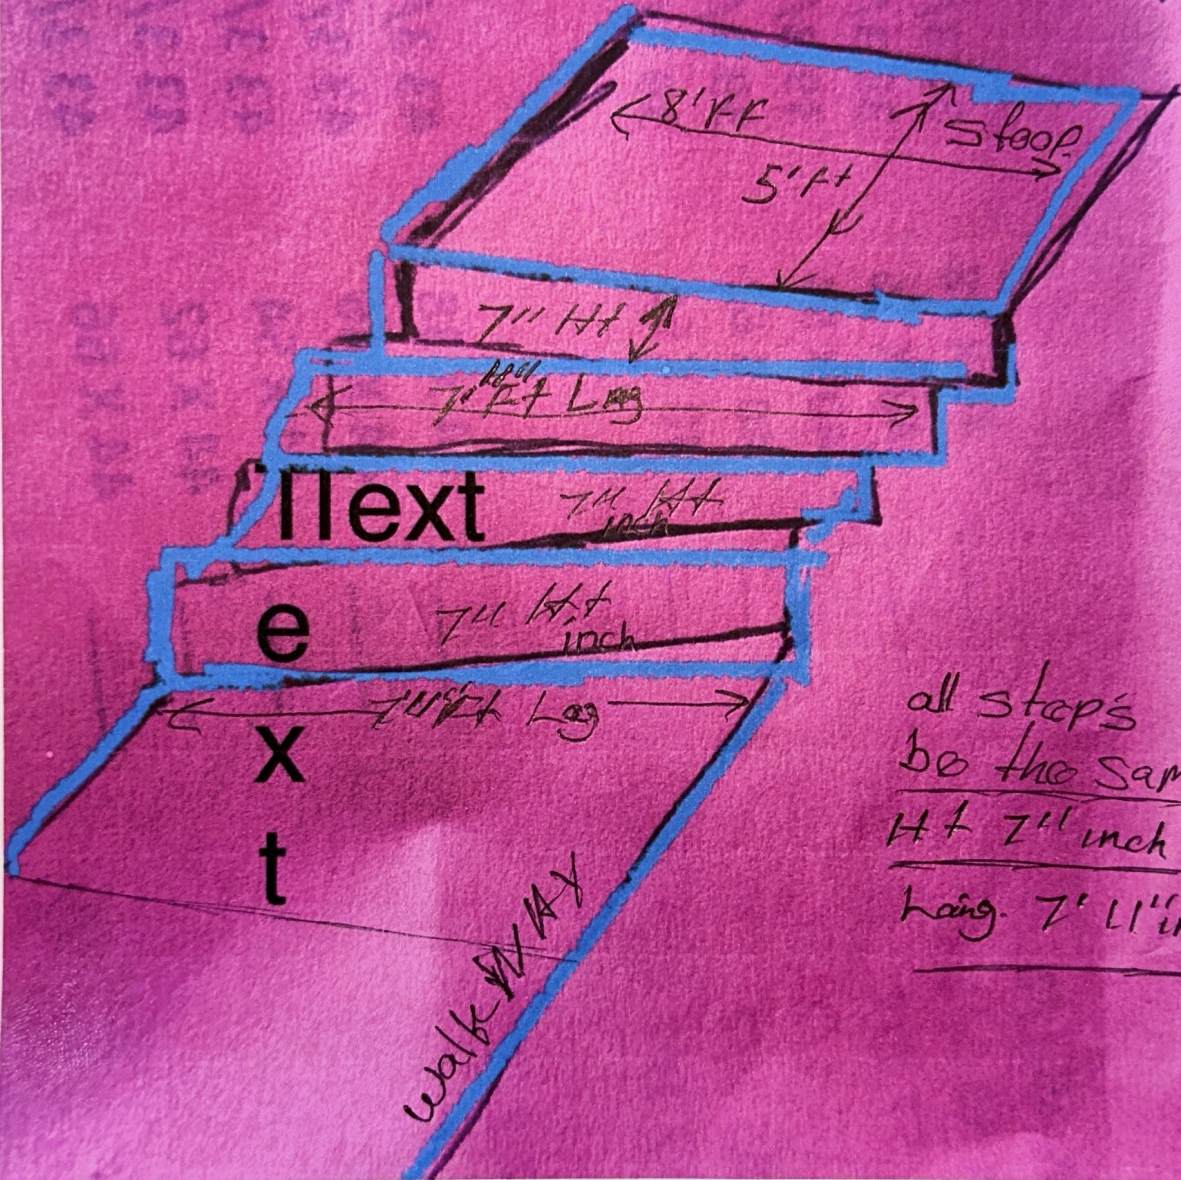

New Steps

1100 inch
7' FT
Long

all steps
be the same
HT 7" inch
Long. 7' 11" inch

Lake Drive

Side door

SAME SIZE \uparrow 5' x 8' \leftarrow Lang \rightarrow stoop

$6\frac{1}{2}$ Ht step

$3'10"$ \leftarrow $3'10"$ \rightarrow Ht step

$6\frac{1}{2}$ step $6'$ ft

7'8" \rightarrow

$7\frac{1}{2}$ Ht step

All steps are different size

7" Ht

7' Ft lane

Measure

Level

Clear

Front door

steep \downarrow 4' 2"

8' 3"

\downarrow 8" Ht step

\downarrow 6 1/2" Ht step

\downarrow 6" Ht step

7' 11" *LAG*

\downarrow 8" Ht step

Bradford Avenue

7" Ht

7' Ft length