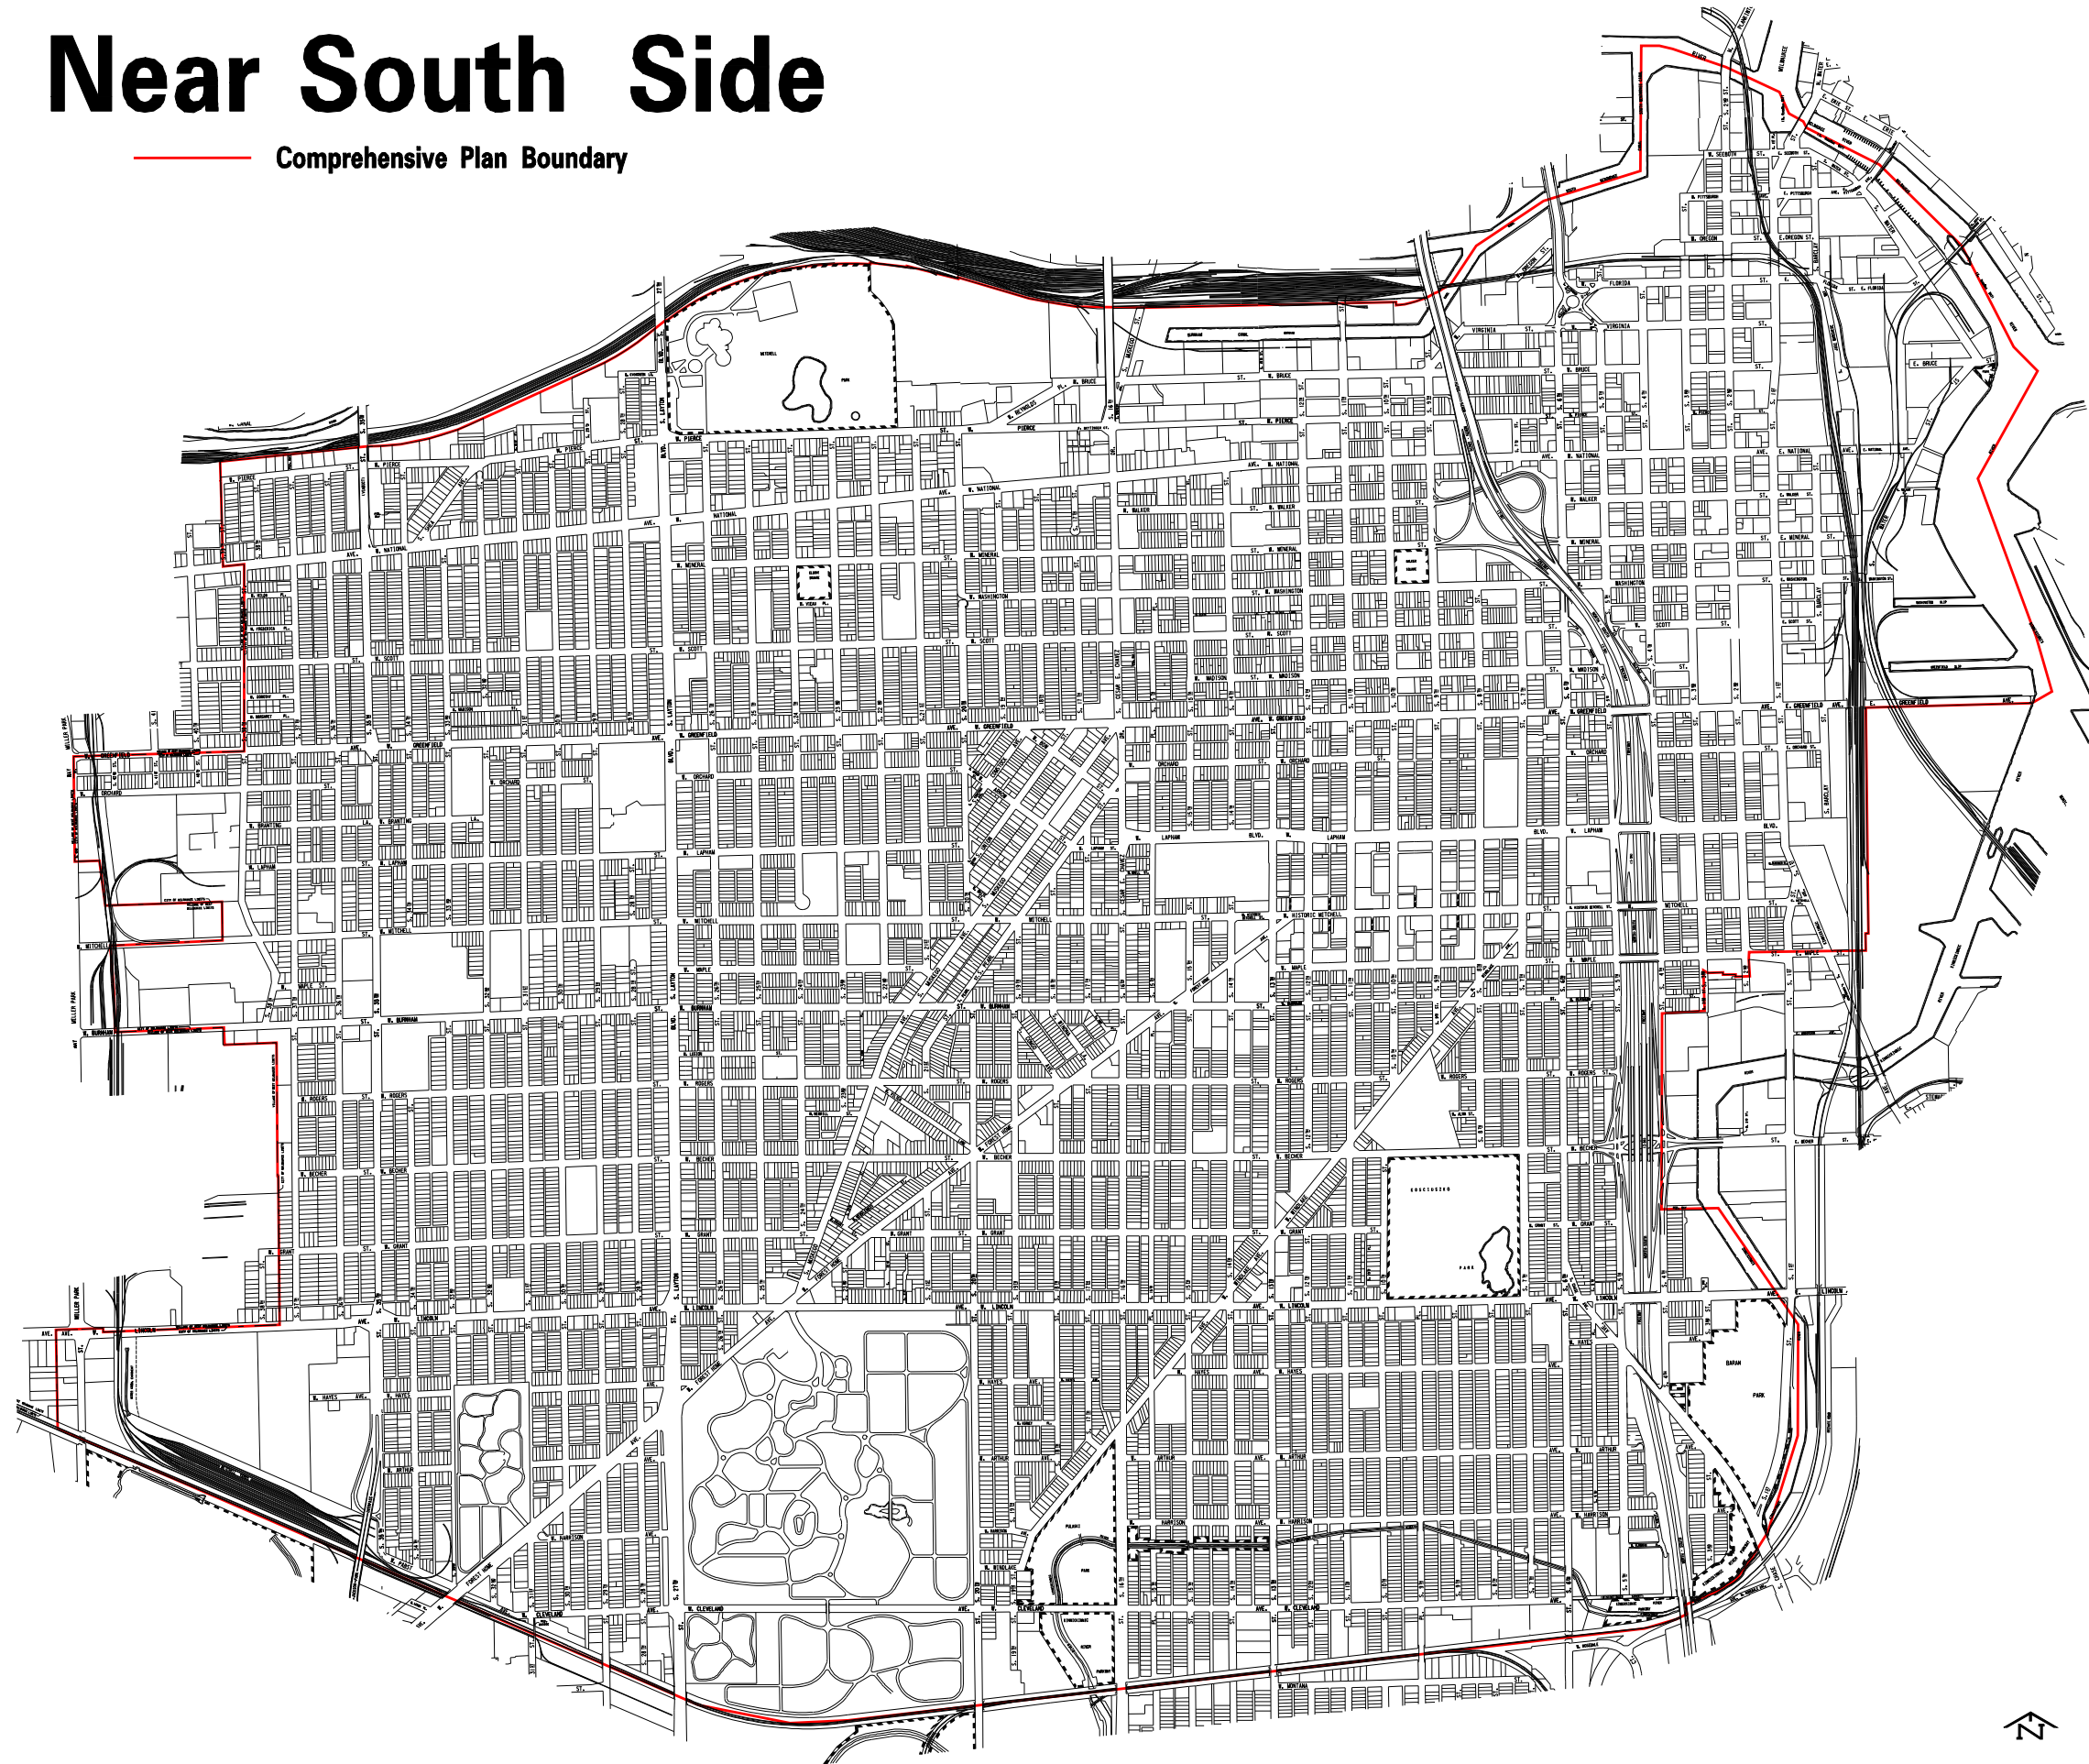

Near South Side

— Comprehensive Plan Boundary