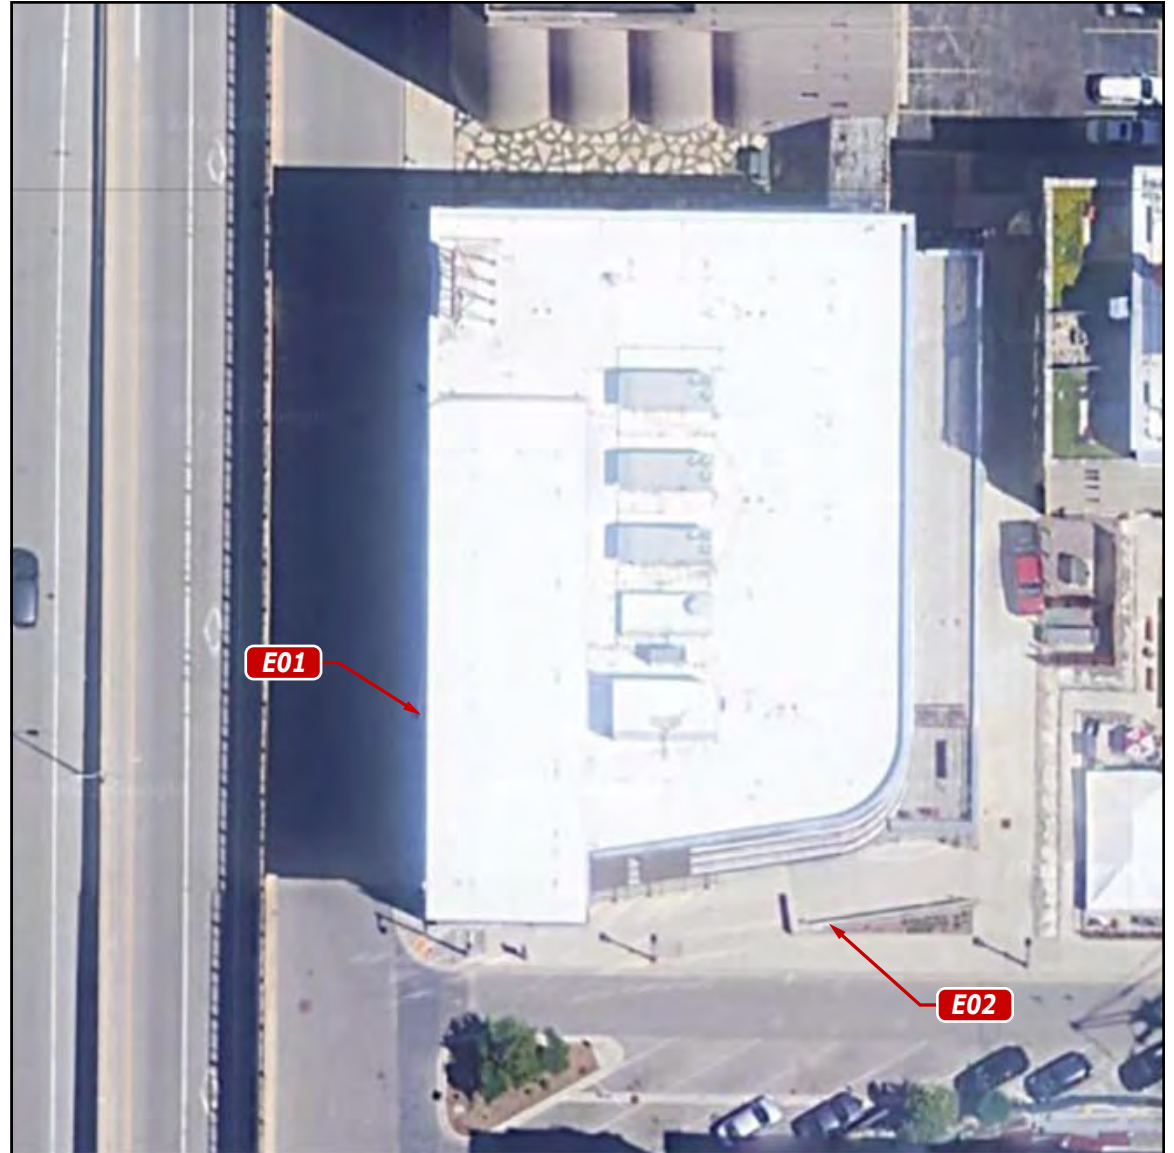

# SIGN INVENTORY

<b>SITE:</b>		HNTF0437 - Milwaukee Juneau
SIGN	PAGE	PROPOSED SIGN
E01	2	HNT.CLW.R_30
E02	3	HNT.PL.CUST

 <b>PHILADELPHIASIGN</b> BRINGING THE WORLD'S BRANDS TO LIFE	TITLE	Huntington Bank	DWG BY	AW	DATE	07.09.21	DATE	REVISION	BY	THIS IS AN ORIGINAL UNPUBLISHED DRAWING CREATED BY P.S.C.O. IT IS SUBMITTED FOR YOUR PERSONAL USE IN CONJUNCTION WITH A PROJECT BEING PLANNED FOR YOU BY P.S.C.O. IT IS NOT TO BE SHOWN TO ANYONE OUTSIDE YOUR ORGANIZATION NOR IS IT TO BE USED, COPIED, REPRODUCED, OR EXHIBITED IN ANY FASHION.	
	ADDRESS	HNTF0437 - Milwaukee Juneau		DWG NUM	A36609						
		1036 W Juneau Ave Milwaukee, WI 53205		SHEET	1						

E01 HNT.CLW.R\_30 - 30"h III RW Wht Chnl Ltrs w/Gm Logo 3' 4-7/8"oah x 17' 7-3/4"oal (60 SF)

Note: Wall Repair Required

Proposed

Signs Rendered Proportional to the Photo

Existing

Existing Dimensions: 2' 6-1/2"h x 20' 1"

Proposed

Signs Rendered Proportional to the Photo

Existing

Existing Dimensions: 7-1/2"h x 5' 0-1/2"

 <b>PHILADELPHIASIGN</b> BRINGING THE WORLD'S BRANDS TO LIFE	TITLE	Huntington Bank	DWG BY	AW	DATE	07.09.21	DATE	REVISION	BY	THIS IS AN ORIGINAL UNPUBLISHED DRAWING CREATED BY P.S.C.O. IT IS SUBMITTED FOR YOUR PERSONAL USE IN CONJUNCTION WITH A PROJECT BEING PLANNED FOR YOU BY P.S.C.O. IT IS NOT TO BE SHOWN TO ANYONE OUTSIDE YOUR ORGANIZATION NOR IS IT TO BE USED, COPIED, REPRODUCED, OR EXHIBITED IN ANY FASHION.
	ADDRESS	HNTF0437 - Milwaukee Juneau 1036 W Juneau Ave Milwaukee, WI 53205		DWG NUM	A36609					
			SHEET	3						