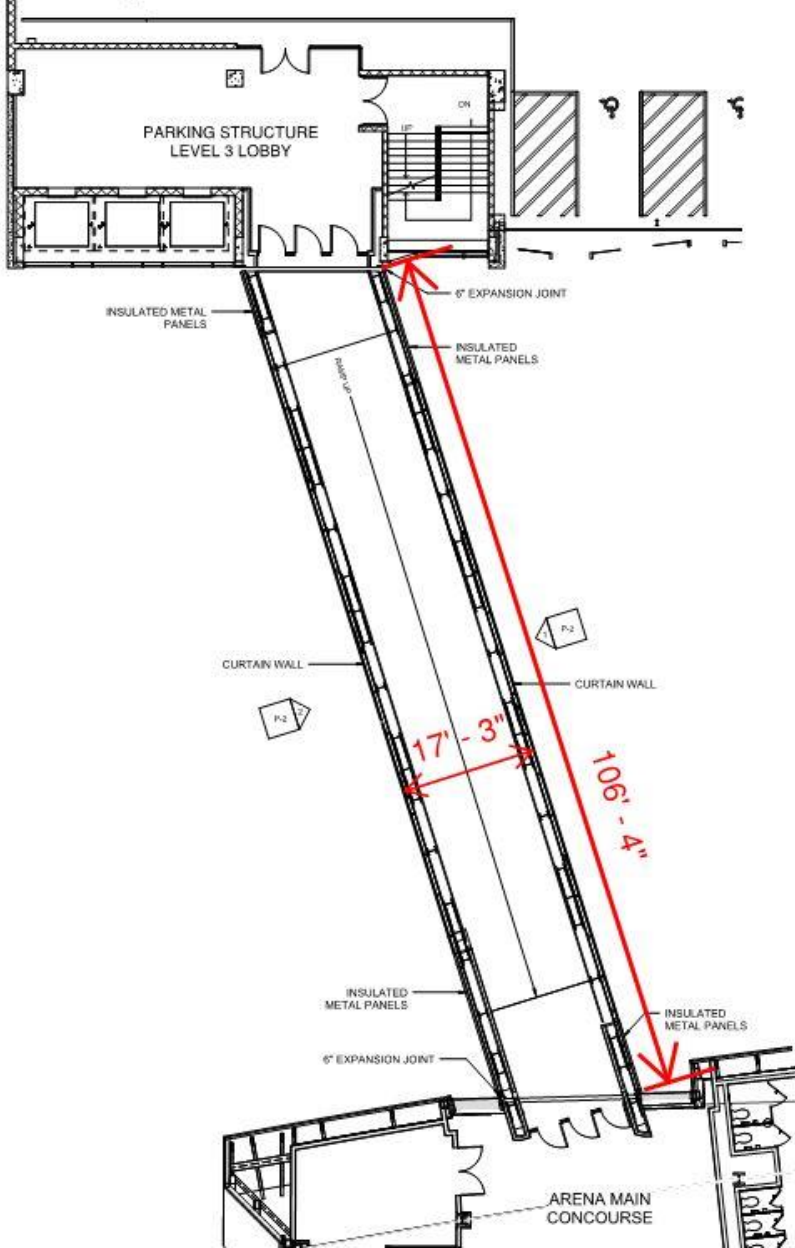

# Block 7 Parking Structure Skywalk

City of Milwaukee  
Public Works Committee Meeting  
September 28, 2016

**HNTB**

**KA**  
KAPUR

AMERICAN DESIGN  
INCORPORATED  
Architectural Services

**GräEF**

# Site Location

# Floor Plan