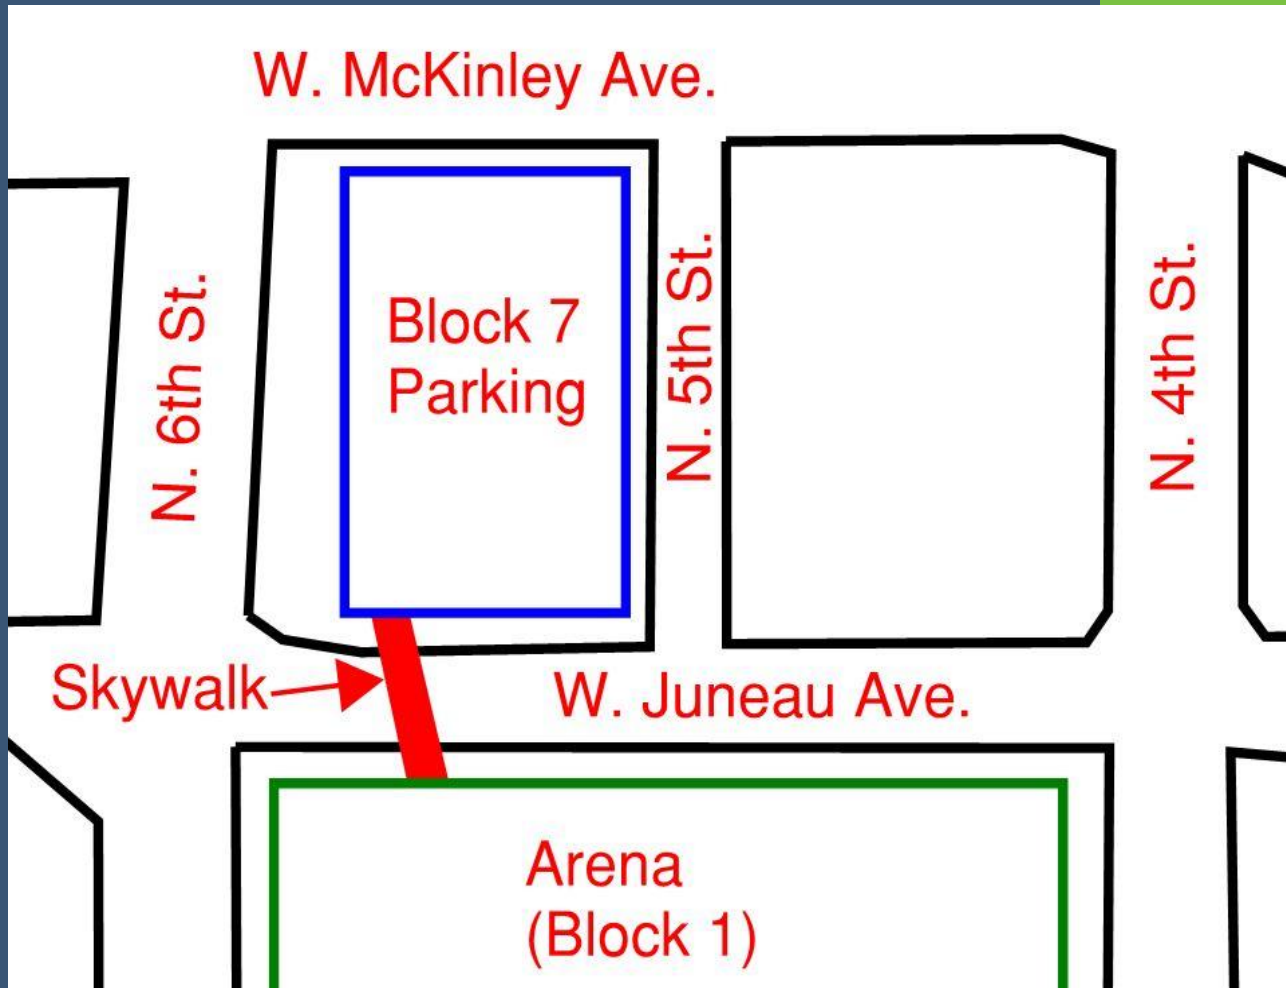

# Block 7 Parking Structure Skywalk

City of Milwaukee  
Public Works Committee Meeting  
September 28, 2016

**HNTB**

**KA**  
KAPUR

AMERICAN DESIGN  
INCORPORATED  
Architectural Services

**GräEF**

# Site Location

# 5<sup>th</sup> and Juneau