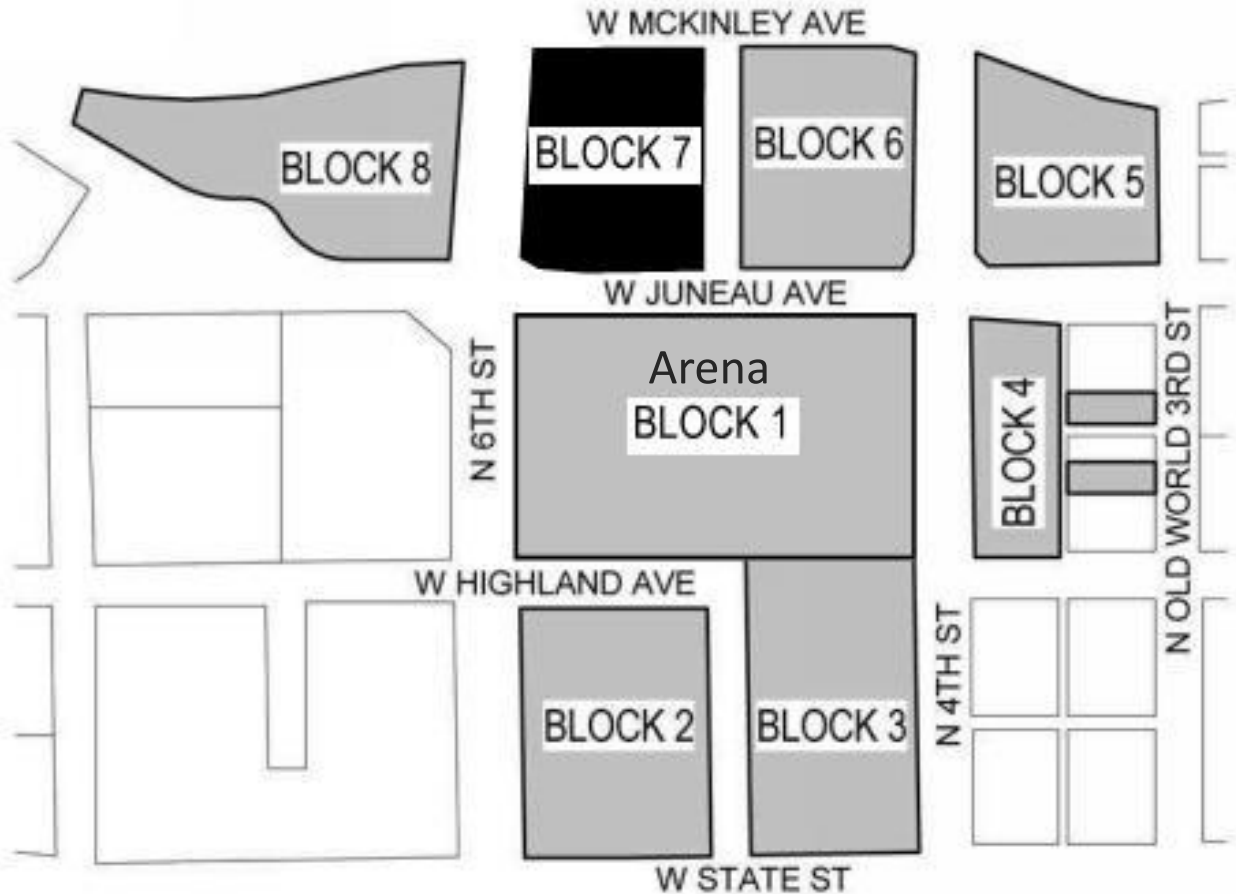

# Block 7 Parking Structure Skywalk

City of Milwaukee  
Public Works Committee Meeting  
September 28, 2016

**HNTB**

**KA**  
KAPUR

AMERICAN DESIGN  
INCORPORATED  
Architectural Services

**GräEF**

# Site Location

# 5<sup>th</sup> and Juneau