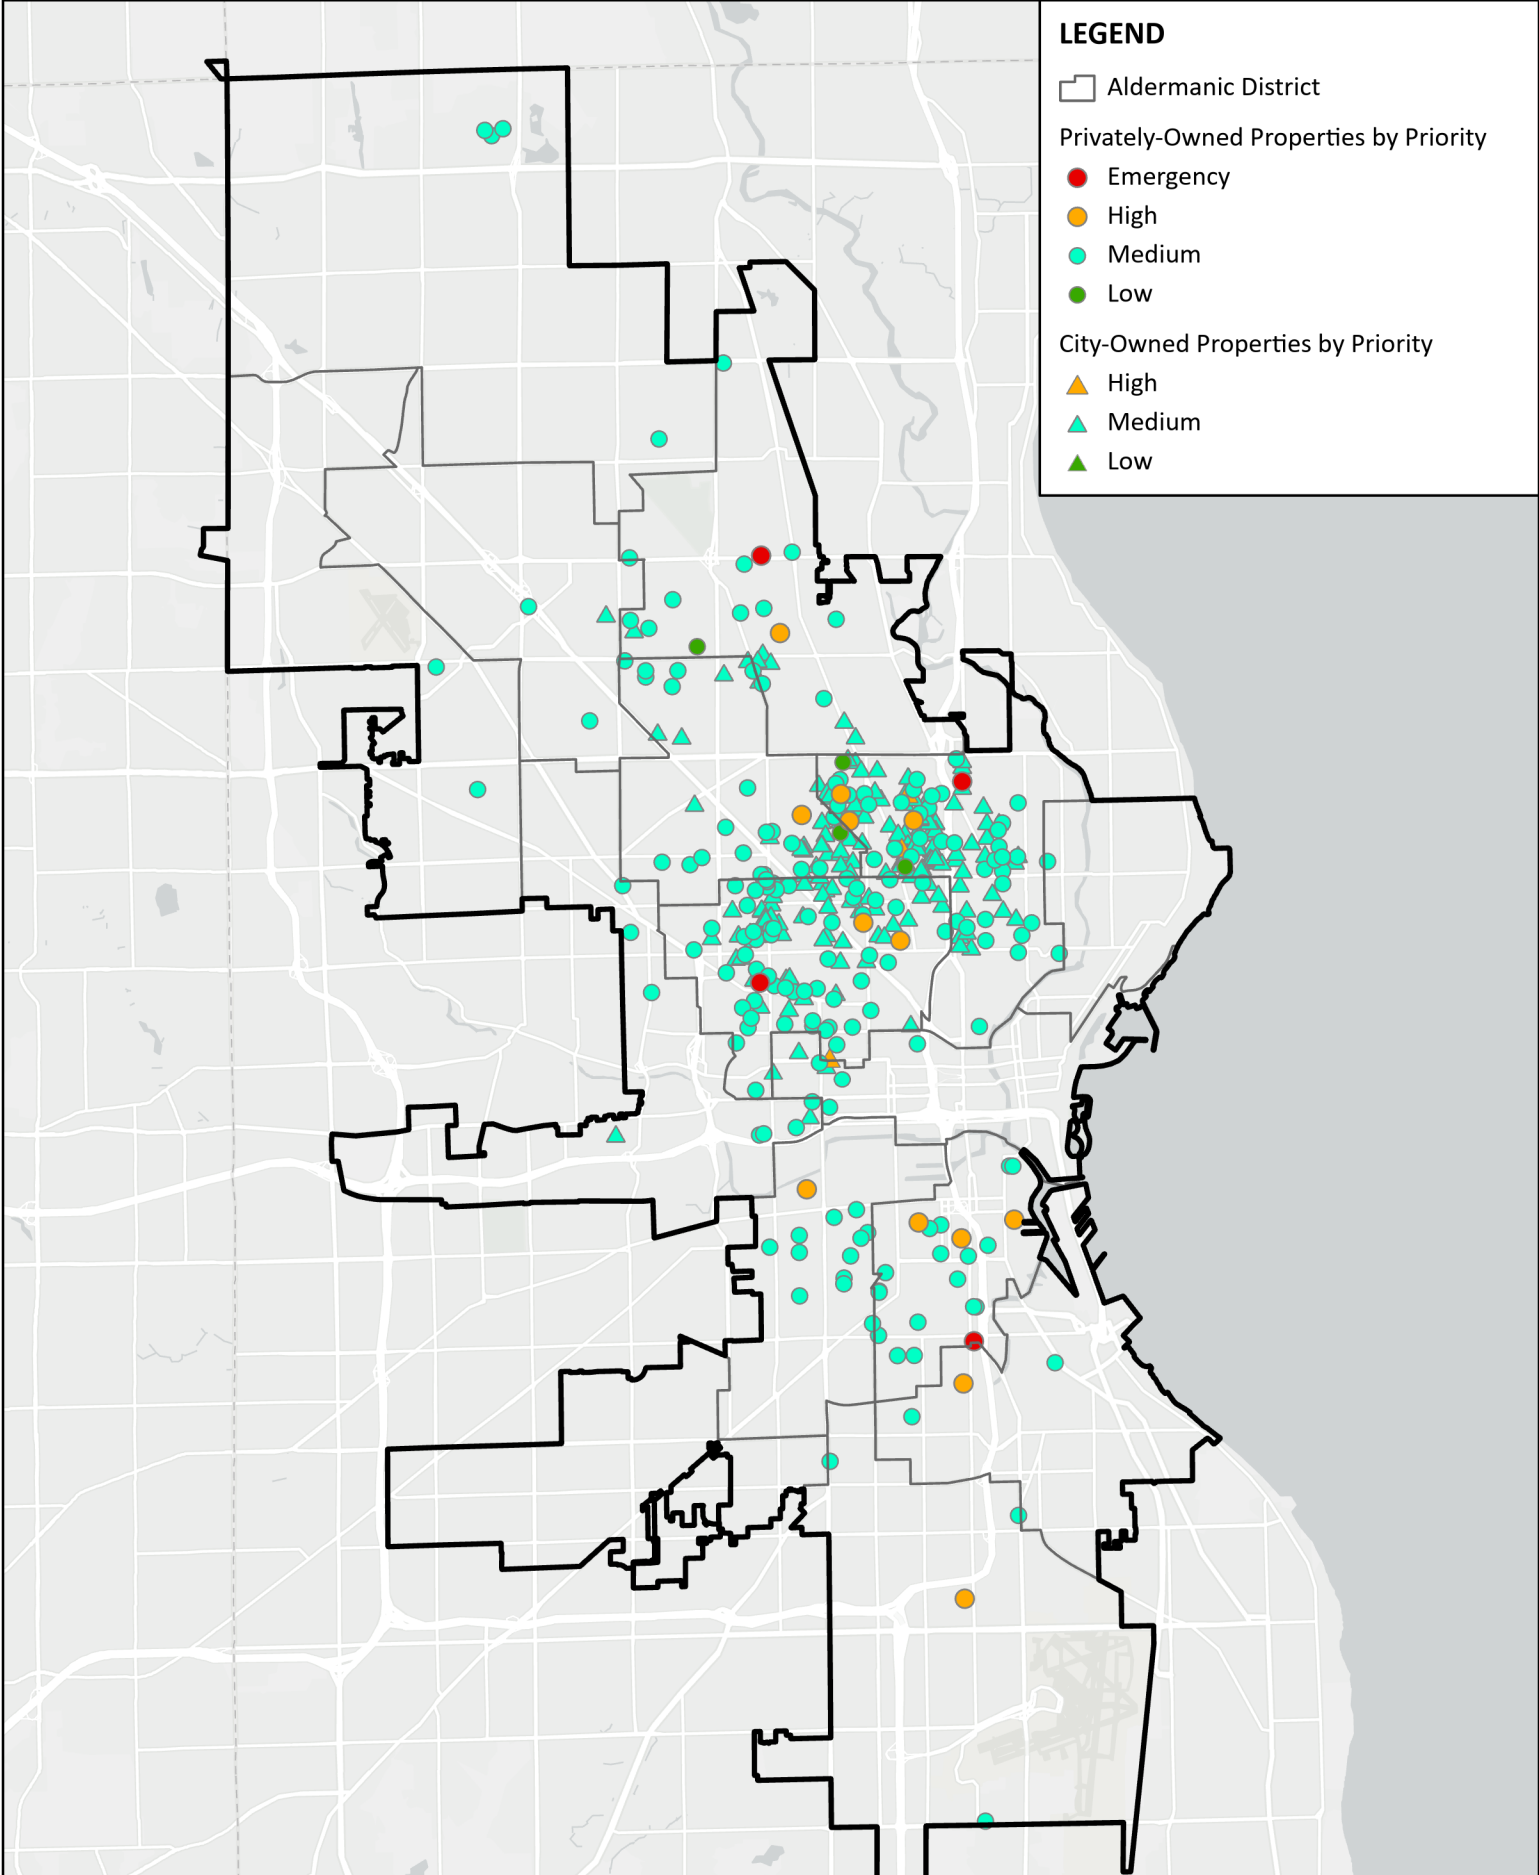

# Properties with Raze Violations as of September 2023

### LEGEND

- Aldermanic District
- Privately-Owned Properties by Priority
  - Emergency
  - High
  - Medium
  - Low
- City-Owned Properties by Priority
  - ▲ High
  - ▲ Medium
  - ▲ Low

Data source: City of Milwaukee - Department of Neighborhood Services  
Prepared by DOA-OEI-kqp (10-11-23)