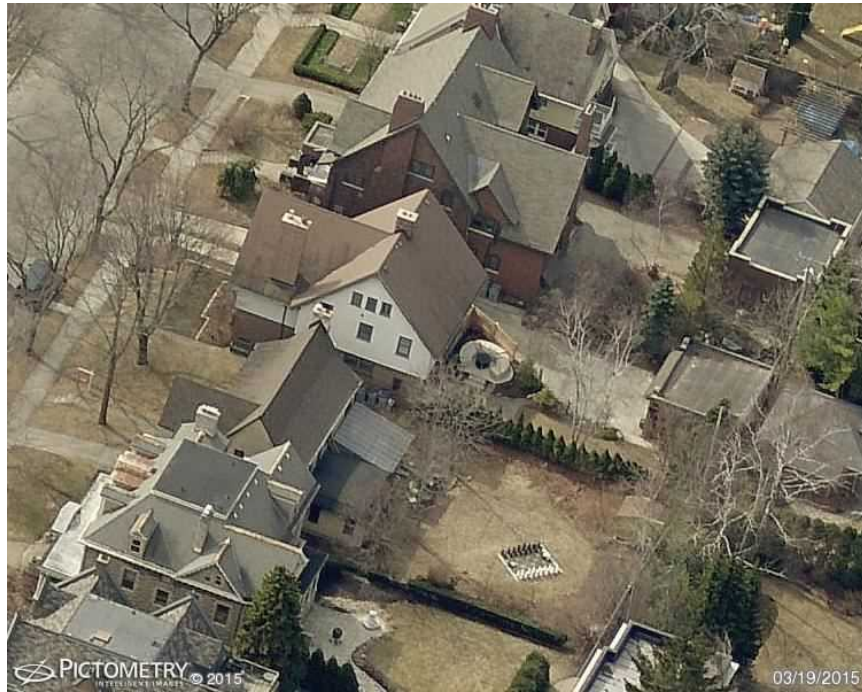

**2625 N Lake Dr, Milwaukee, WI 53211-3838**

In this 3D model, facets appear as semi-transparent to reveal overhangs.

Report Details	Property Details	Report Contents
Report:19201877	Longitude = -87.8753096 Latitude = 43.0657108 Number of Stories >1  Online map of property <a href="http://maps.google.com/maps?f=q&amp;source=s_q&amp;hl=en&amp;geocode=&amp;q=2625+N+Lake+Dr,Milwaukee,WI,53211-3838">http://maps.google.com/maps?f=q&amp;source=s_q&amp;hl=en&amp;geocode=&amp;q=2625+N+Lake+Dr,Milwaukee,WI,53211-3838</a>	Images.....1 Notes Diagram.....4

## Images

The following aerial images show different angles of this structure for your reference.

Top View

North Side

South Side

East Side

West Side