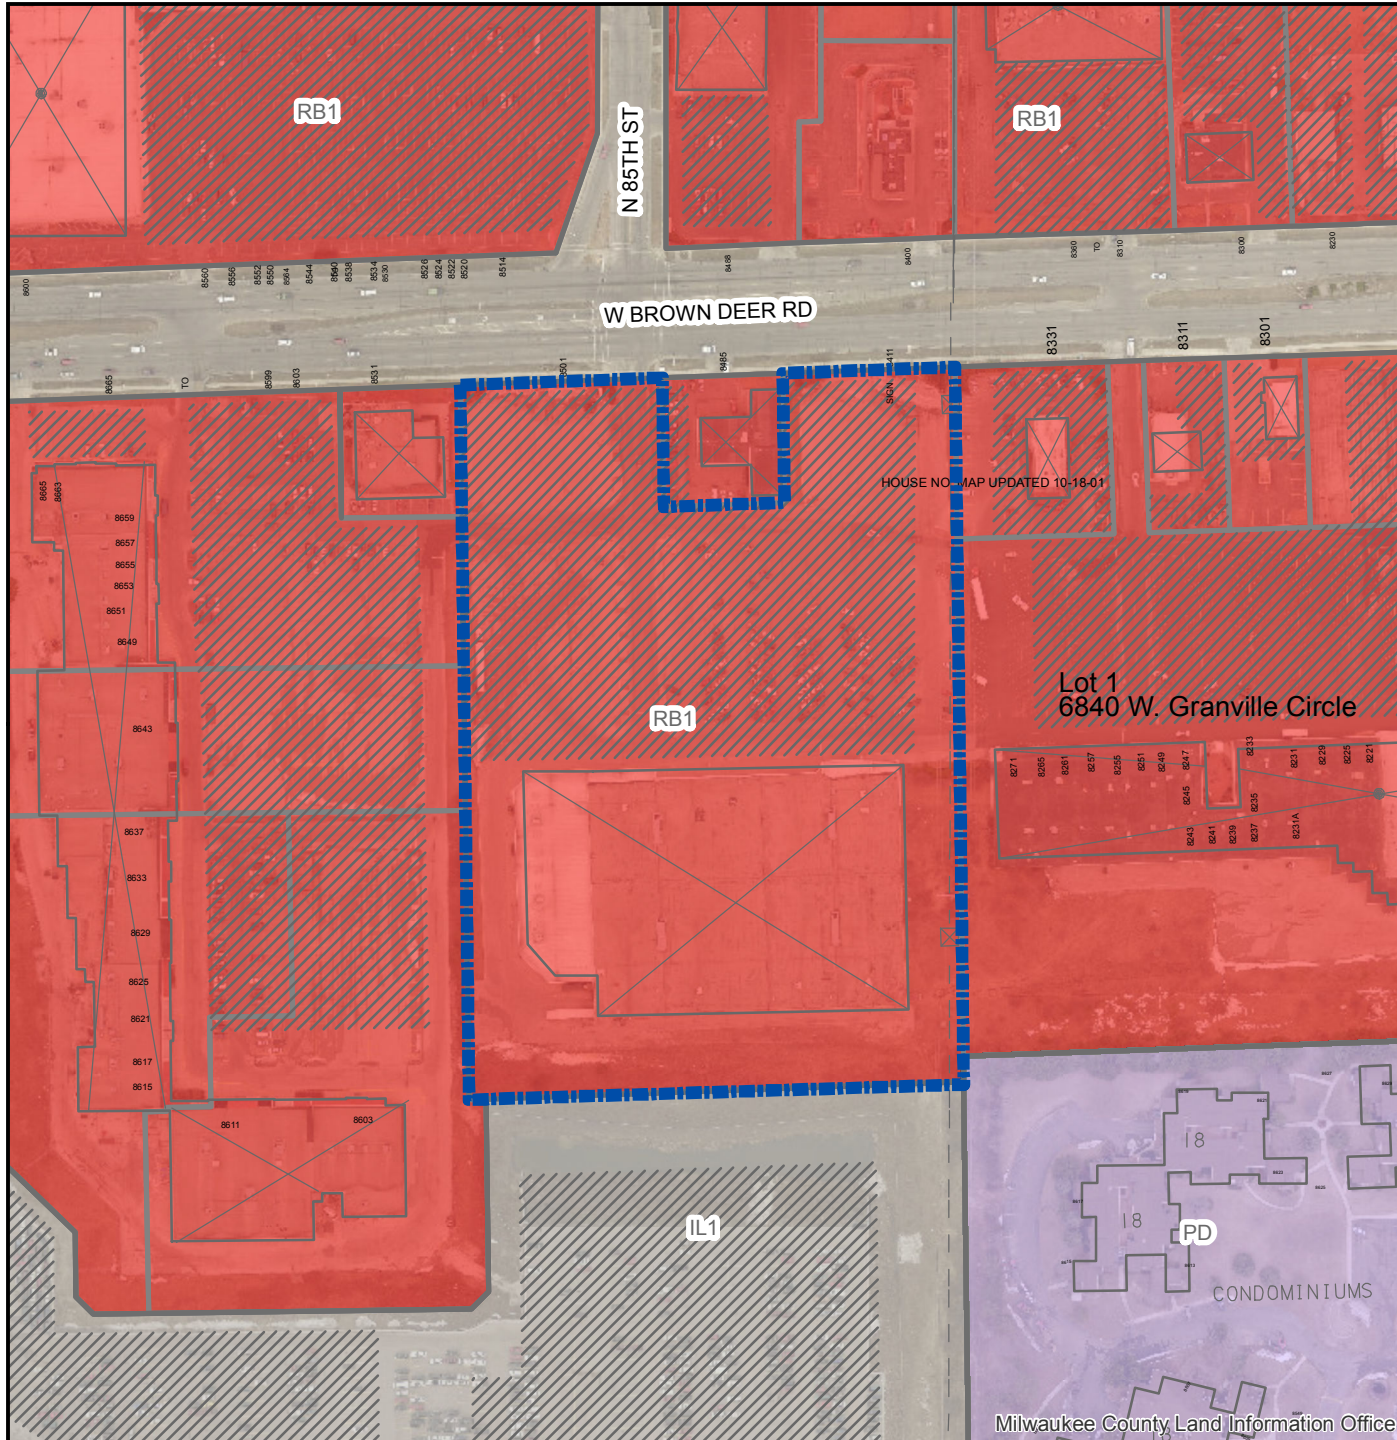

**FN 180439**  
**RB1 to IL1**  
**8501 W. Brown Deer Rd.**  
**July 2018**

**Legend**

Zoning Change Boundary

**Zoning**

-  Commercial - Commercial Service
-  Commercial - Neighborhood Shopping
-  Commercial - Local Business
-  Commercial - Regional Business
-  Downtown
-  Industrial - Office
-  Industrial - Light
-  Industrial - Mixed
-  Industrial - Heavy
-  Residential - Single Family
-  Residential - Two Family
-  Residential - Multi-Family
-  Residential - Residence and Office
-  Special - Parks
-  Special - Institutional
-  Special - Planned Development
-  Special - Redevelopment District