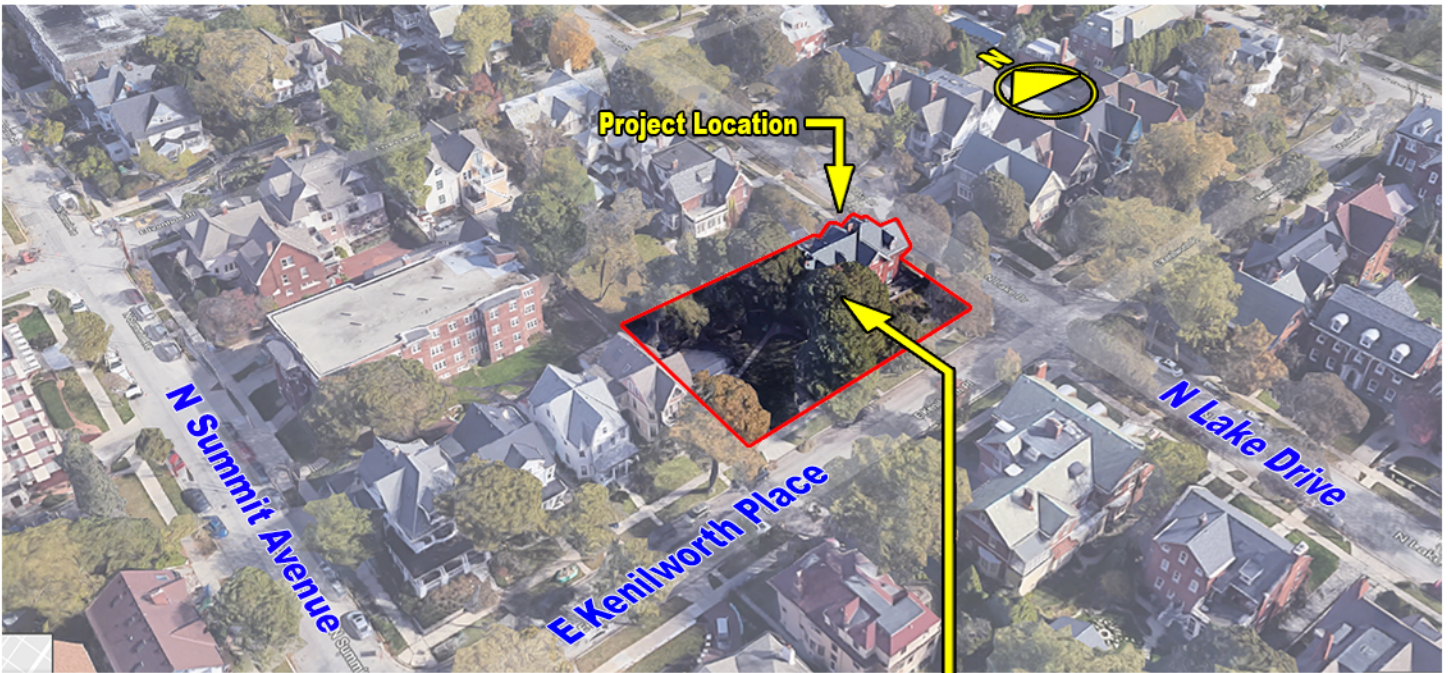

Appendix 2: Wagner Residence South Elevation Modification

These three windows on the south elevation will be modified.

FIG. 1 South Elevation facing Kenilworth Place

The head of the three windows will be raised to match adjacent windows around the corner. Existing windows will be replaced with new taller windows to match the head height of adjacent windows. New windows to match existing character and style. Existing window sills to remain as is.

FIG. 2 Southwest corner of Ground Level