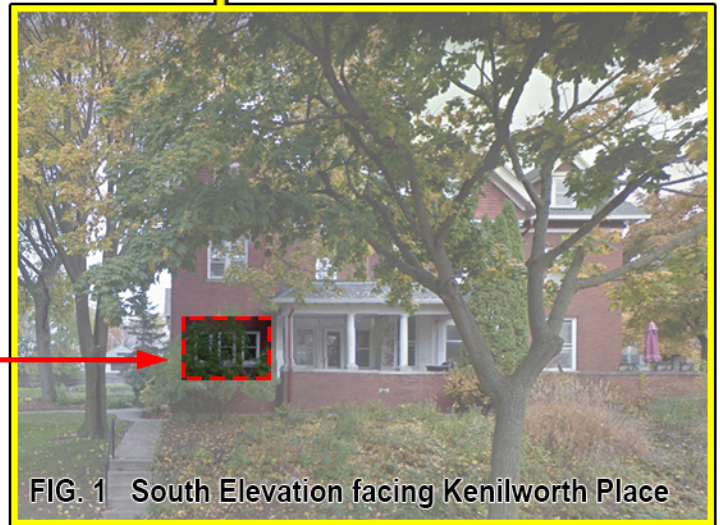

Appendix 2: Wagner Residence South Elevation Modification

These three windows on the south elevation will be modified.

FIG. 1 South Elevation facing Kenilworth Place

The head of the three windows will be raised to match adjacent windows around the corner. Existing windows will be replaced with new taller windows to match the head height of adjacent windows. New windows to match existing character and style. Existing window sills to remain as is.