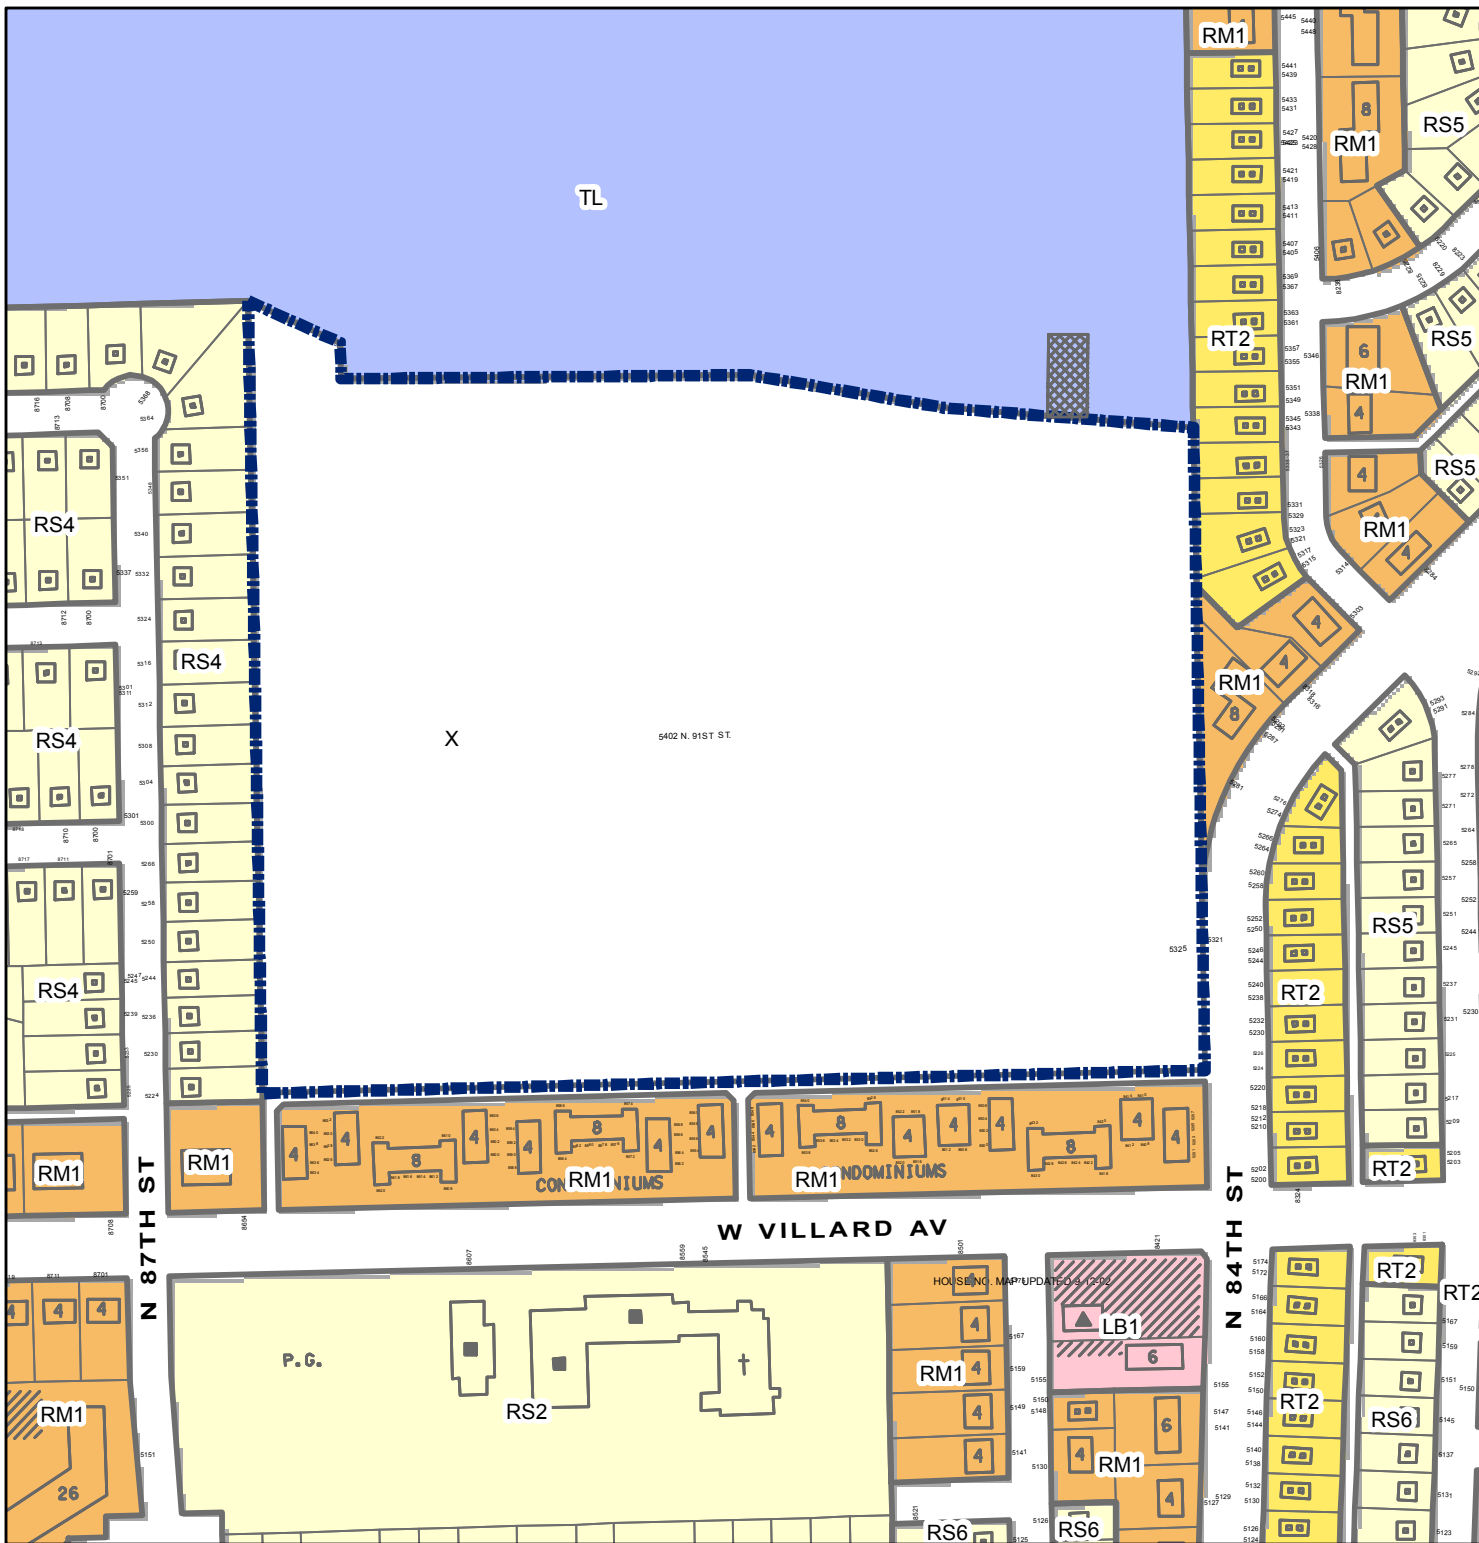

FN 140867
 Change in zoning from TL and PD to TL
 February 2015

Legend

Zoning Change Boundry

Zoning

MAPCODE

- Commercial - Commercial Service
- Commercial - Neighborhood Shopping
- Commercial - Local Business
- Commercial - Regional Business
- Downtown
- Industrial - Office
- Industrial - Light
- Industrial - Mixed
- Industrial - Heavy
- Residential - Single Family
- Residential - Two Family
- Residential - Multi-Family
- Residential - Residence and Office
- Special - Parks
- Special - Institutional
- Special - Planned Development
- Special - Redevelopment District