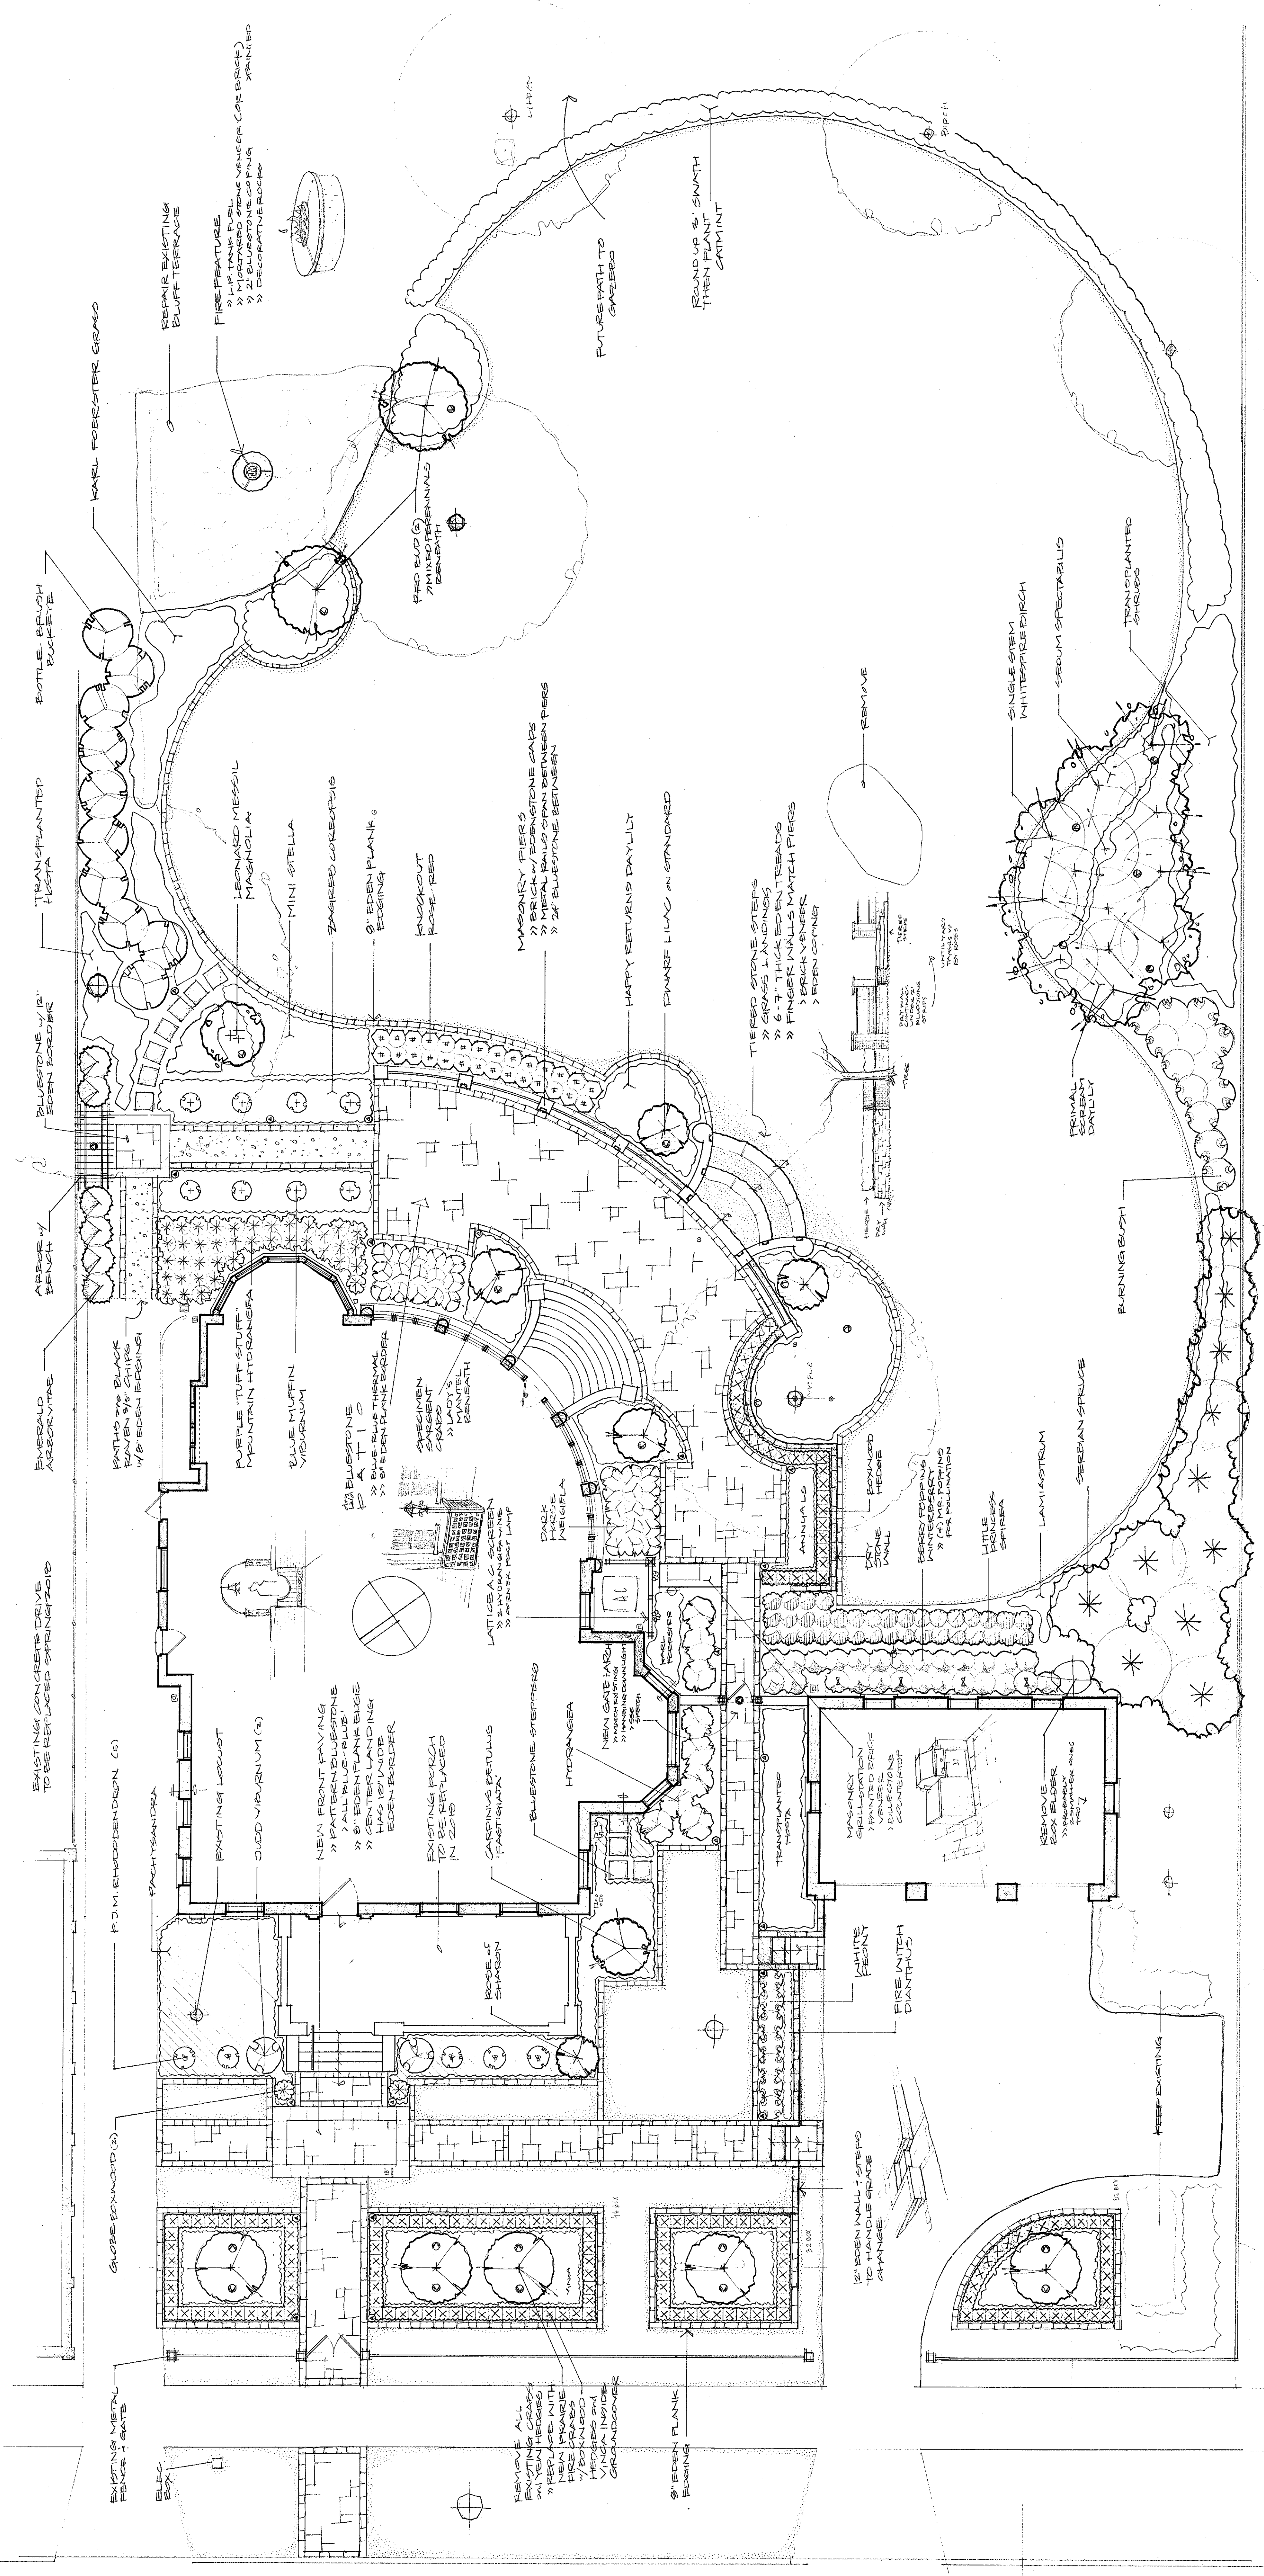

NO.	REVISIONS	BY

DOWNEY
 2214 N TERRACE AVE
 MILWAUKEE WI 53202

262.389.0540
 262.389.0540
 262.389.0540

FLAGSTONE
 Landscape Design and Contracting
 Phone: 262.377.7827
 FAX: 262.377.2860
 1250 W. WISCONSIN AVENUE
 COVINGTON, WI 53012

SCALE
 $\frac{1}{8}'' = 1'$

DESIGN BY	DRAWN BY	DATE	SHEET

T E R R A C E A V E