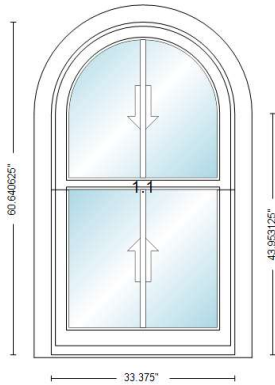

Window and Door Details

Line Number 001-1
Label Master bedroom
Product Name Heritage Half Circle Double Hung (WDH)
Configured in PK Version 698

Individual Frame Radius = 16.6875"

AS VIEWED FROM EXTERIOR

Scaled To Fit

Quantity (3)
Cubic Feet 13.22

*** Notes ***

Manufacturer Note: Due to manufacturing procedures, all radius components will have fingerjoints.

*** Overall Dimensions ***

Overall Frame Width	33 3/8"
Overall Frame Height	60 41/64"
Overall Rough Opening Width	33 7/8"
Overall Rough Opening Height	61 13/64"
Overall Unit Dimension Width	39 5/8"
Overall Unit Dimension Height	64 17/64"

*** Dimensions ***

Call Width	Custom
Call Height	Custom
Individual Frame Width	33 3/8"
Individual Frame Height	60 41/64"
Individual Frame Short Side	43 61/64"
Individual Frame Radius	16 11/16"
Glass Width	27 7/8"
Glass Height	26 1/16"

*** Overall Dimensions ***

Overall Frame Width	33 3/8"
Overall Frame Height	68 1/4"
Overall Rough Opening Width	33 7/8"
Overall Rough Opening Height	69 13/64"
Overall Unit Dimension Width	39 5/8"
Overall Unit Dimension Height	72 17/64"