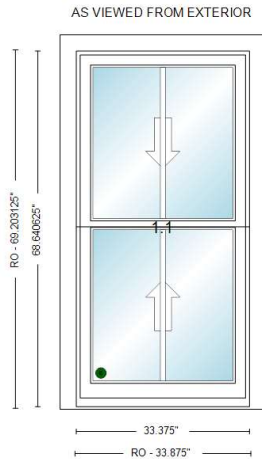

Window and Door Details

Line Number 002-1
Label Living Room
Product Name Heritage Rectangle Double Hung (WDH)
Configured in PK Version 698

Scaled To Fit

Quantity (3)
Cubic Feet 14.96

*** Notes ***

Manufacturer Note: Opening(s) designated by a circled 'E' meet most national building codes for emergency escape and rescue requirements. Check local codes for product compliance for desired application.

*** Overall Dimensions ***

Overall Frame Width	33 3/8"
Overall Frame Height	68 1/4"
Overall Rough Opening Width	33 7/8"
Overall Rough Opening Height	69 13/64"
Overall Unit Dimension Width	39 5/8"
Overall Unit Dimension Height	72 17/64"

*** Dimensions ***

Call Width	Custom
Call Height	Custom
Individual Frame Width	33 3/8"
Individual Frame Height	68 1/4"
Glass Width	27 7/8"
Glass Height	30 3/32"

*** Casing-Jamb-Trim ***

Exterior Casing/Accessories	Special Width Flat Casing
Flat Casing Width	3 7/8"
Back Bevel	No
Back Band	No
Standard Flat Casing Thickness	Yes
Sill Nosing	Standard Sill Nosing
Extended Horns	No
Apply Exterior Casing/Accessories	Yes
Back Priming of Casing	No
Back Priming of Frame	No

Jamb Depth	6 9/16"
Jamb Exact	No
Jamb Applied	Yes
Installation Clips	None
Kolbe Installation Consulting	No

*** Performance ***

Performance	Standard Performance

*** Unit ***

Unit Type	Complete Unit
Model	Traditional
Production	Current
Clad Profile	No
Sash Material	Wood
Basic Jamb Profile	Square

*** Glass ***

Glass Make Up	Double Glazed
Glass	Solar Low-E
Glass Spacer	Mill Finish
High Altitude	No
Glass Preserve / Neat+ Coating	Glass Preserve without Neat+ Coating
Glazing Bead	Beveled
Upper Glass - Glass Type	Clear
Upper Glass - Obscure / Opaque Glass	None
Upper Glass	NOT Tempered
Lower Glass - Glass Type	Clear
Lower Glass - Obscure / Opaque Glass	None
Lower Glass	NOT Tempered

*** Lite Divisions - Upper ***

Lite Division	Performance Divided Lites
Bar Profile - Exterior	Beveled
Bar Profile - Interior	Beveled
Bar Size	7/8"
Internal Spacers	Champagne
Second Bar Size	None
Grid Pattern	Colonial
Colonial Divison	2W1H
Grille Division Type	Specified

*** Lite Divisions - Lower ***

Lite Division	Performance Divided Lites
Bar Profile - Exterior	Beveled
Bar Profile - Interior	Beveled
Bar Size	7/8"
Internal Spacers	Champagne
Second Bar Size	None
Grid Pattern	Colonial
Colonial Divison	2W1H
Grille Division Type	Specified
Lite Bar Alignment	Align Vertical