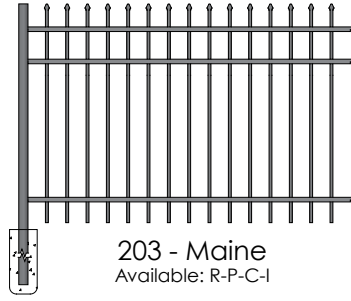

iDeal

aluminum

Fence Collection

RESIDENTIAL - PARKWAY - COMMERCIAL - INDUSTRIAL

FENCE STYLES

Ideal offers four series of aluminum fence to meet your needs. Additional picket spacing and rail height options are available. Ideal's elegant ornamental aluminum fencing, with Idealcoat powder coated finish, provides a maintenance-free fence that will last for years. All of our styles are sleekly designed, with clean lines, and add a unique finishing touch to any outdoor space.