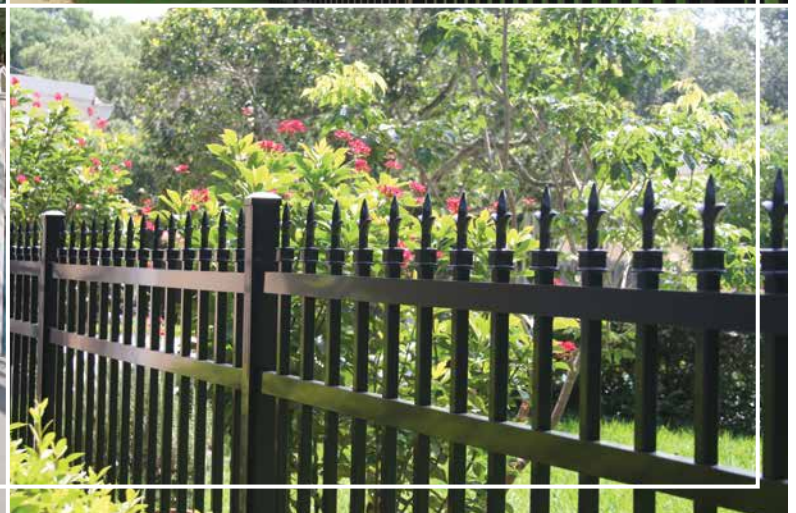

iDeal

aluminum

Fence Collection

RESIDENTIAL - PARKWAY - COMMERCIAL - INDUSTRIAL

FENCE STYLES

Ideal offers four series of aluminum fence to meet your needs. Additional picket spacing and rail height options are available. Ideal's elegant ornamental aluminum fencing, with Idealcoat powder coated finish, provides a maintenance-free fence that will last for years. All of our styles are sleekly designed, with clean lines, and add a unique finishing touch to any outdoor space.