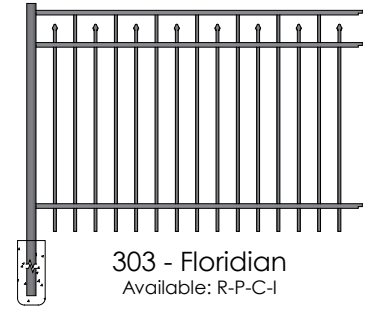

iDeal

aluminum

Fence Collection

RESIDENTIAL - PARKWAY - COMMERCIAL - INDUSTRIAL

FENCE STYLES

Ideal offers four series of aluminum fence to meet your needs. Additional picket spacing and rail height options are available. Ideal's elegant ornamental aluminum fencing, with Idealcoat powder coated finish, provides a maintenance-free fence that will last for years. All of our styles are sleekly designed, with clean lines, and add a unique finishing touch to any outdoor space.