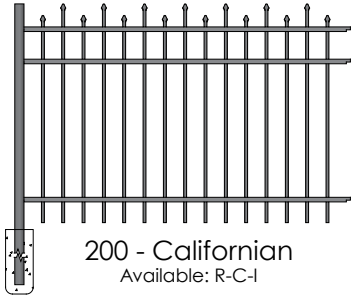

iDeal

aluminum

Fence Collection

RESIDENTIAL - PARKWAY - COMMERCIAL - INDUSTRIAL

FENCE STYLES

Ideal offers four series of aluminum fence to meet your needs. Additional picket spacing and rail height options are available. Ideal's elegant ornamental aluminum fencing, with Idealcoat powder coated finish, provides a maintenance-free fence that will last for years. All of our styles are sleekly designed, with clean lines, and add a unique finishing touch to any outdoor space.