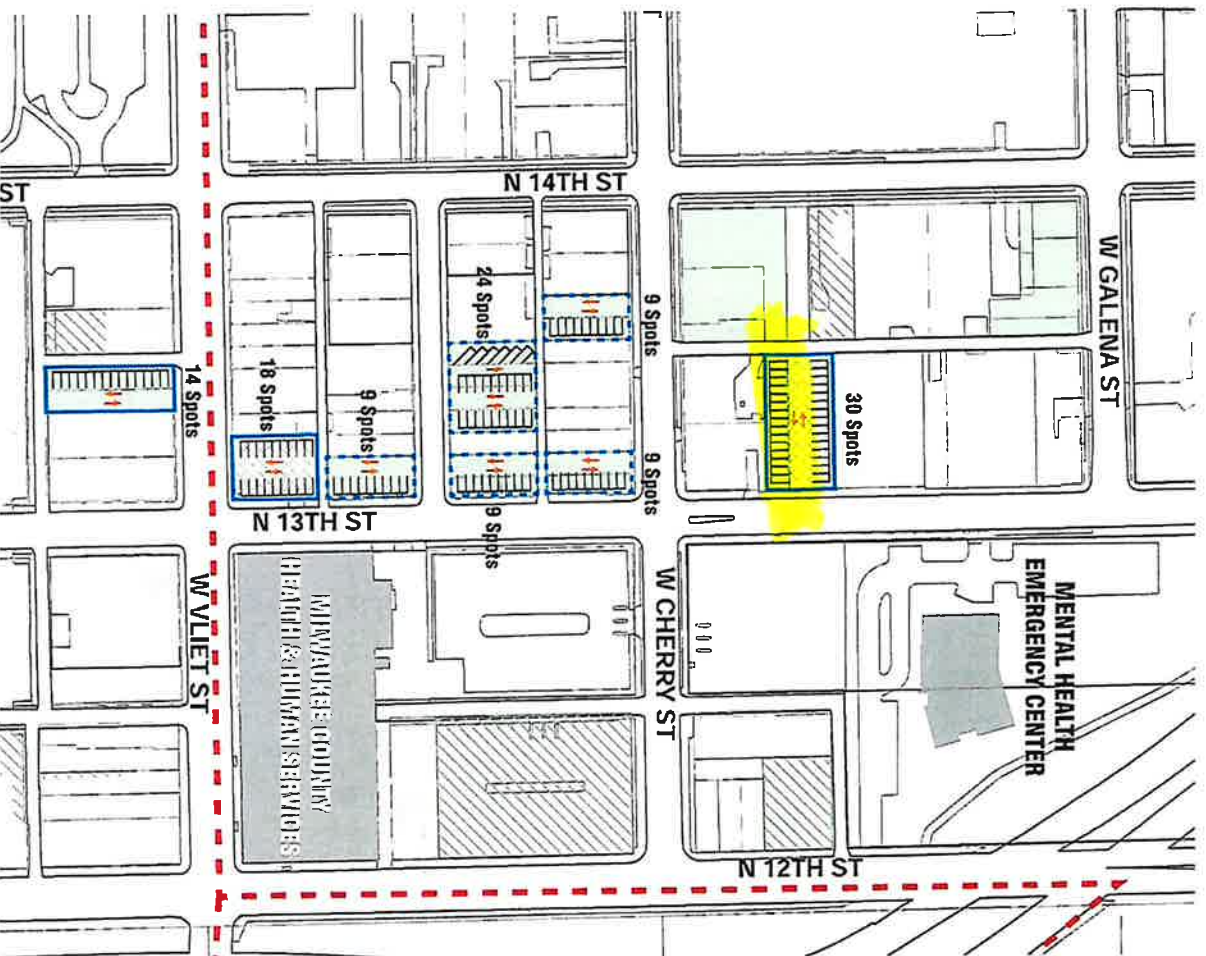

POTENTIAL PARKING LOTS

City and RACM Owned Properties	Privately Owned, 2+ Year Tax Delinquent Properties	Privately Owned Vacant Lots
Improved Property	Improved Property	Vacant Lot
Vacant Lot	Vacant Lot	
Potential Parking Lots	Total Parking Spots: 122	
Parking Lot		
Parking Lot or Housing		

N 13th Street

W Cherry St

W Kneeland Street

N 13th Street (3 Lots)

N 13th Street & W Vliet Street

W Vliet Street