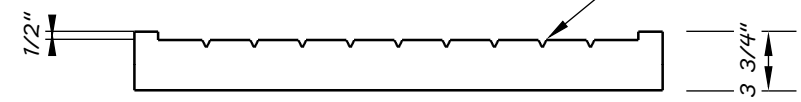

Zerrecon

Zerrecon, Inc.
 1549 N. 51st Street
 Milwaukee, WI 53208
 Matthew Soiney, PE
 President
 414-771-7140
 Matt.Soiney@zerrecon.com
 www.zerrecon.com

DETAIL A

1" = 1'-0"

DETAIL C

1" = 1'-0"

1" RAD TYP

DETAIL B