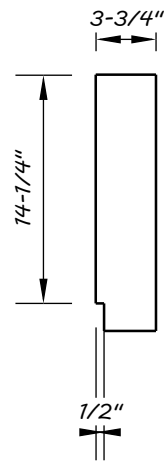

Zerrecon

Zerrecon, Inc.
 1549 N. 51st Street
 Milwaukee, WI 53208
 Matthew Soiney, PE
 President
 414-771-7140
 Matt.Soiney@zerrecon.com
 www.zerrecon.com

DETAIL A

1" = 1'-0"

DETAIL C

1" = 1'-0"

1" RAD TYP

DETAIL B

1" = 1'-0"