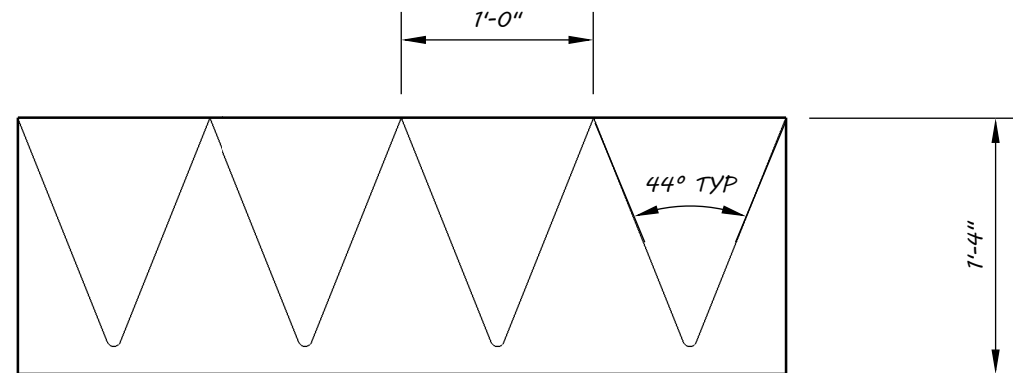

Zerrecon

Zerrecon, Inc.
 1549 N. 51st Street
 Milwaukee, WI 53208
 Matthew Soiney, PE
 President
 414-771-7140
 Matt.Soiney@zerrecon.com
 www.zerrecon.com

DETAIL A

1" = 1'-0"

DETAIL C

1" = 1'-0"

1" RAD TYP

DETAIL B

1" = 1'-0"