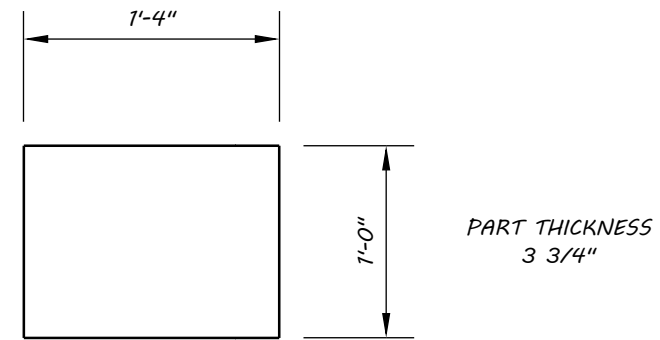

Zerrecon

Zerrecon, Inc.
 1549 N. 51st Street
 Milwaukee, WI 53208
 Matthew Soiney, PE
 President
 414-771-7140
 Matt.Soiney@zerrecon.com
 www.zerrecon.com

DETAIL A

1" = 1'-0"

DETAIL C

1" = 1'-0"

1" RAD TYP

DETAIL B

1" = 1'-0"