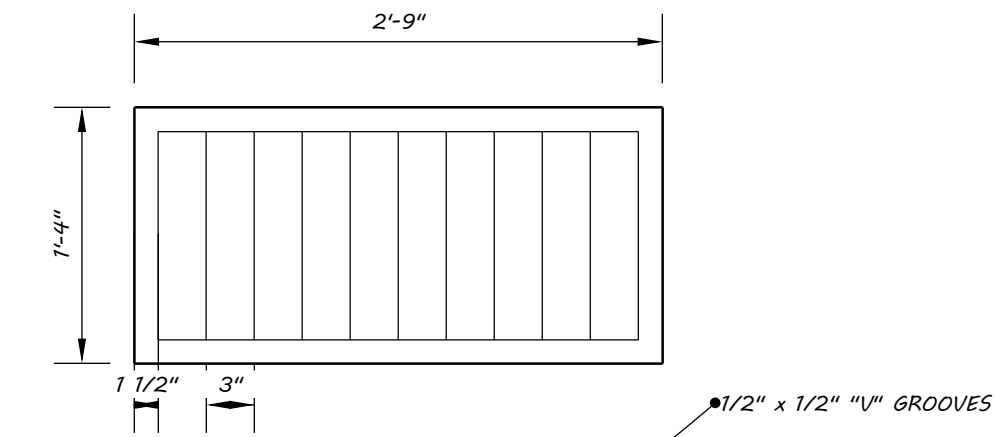

Zerrecon

Zerrecon, Inc.
 1549 N. 51st Street
 Milwaukee, WI 53208
 Matthew Soiney, PE
 President
 414-771-7140
 Matt.Soiney@zerrecon.com
 www.zerrecon.com

DETAIL A

1" = 1'-0"

DETAIL C

1" = 1'-0"

1" RAD TYP

DETAIL B

1" = 1'-0"