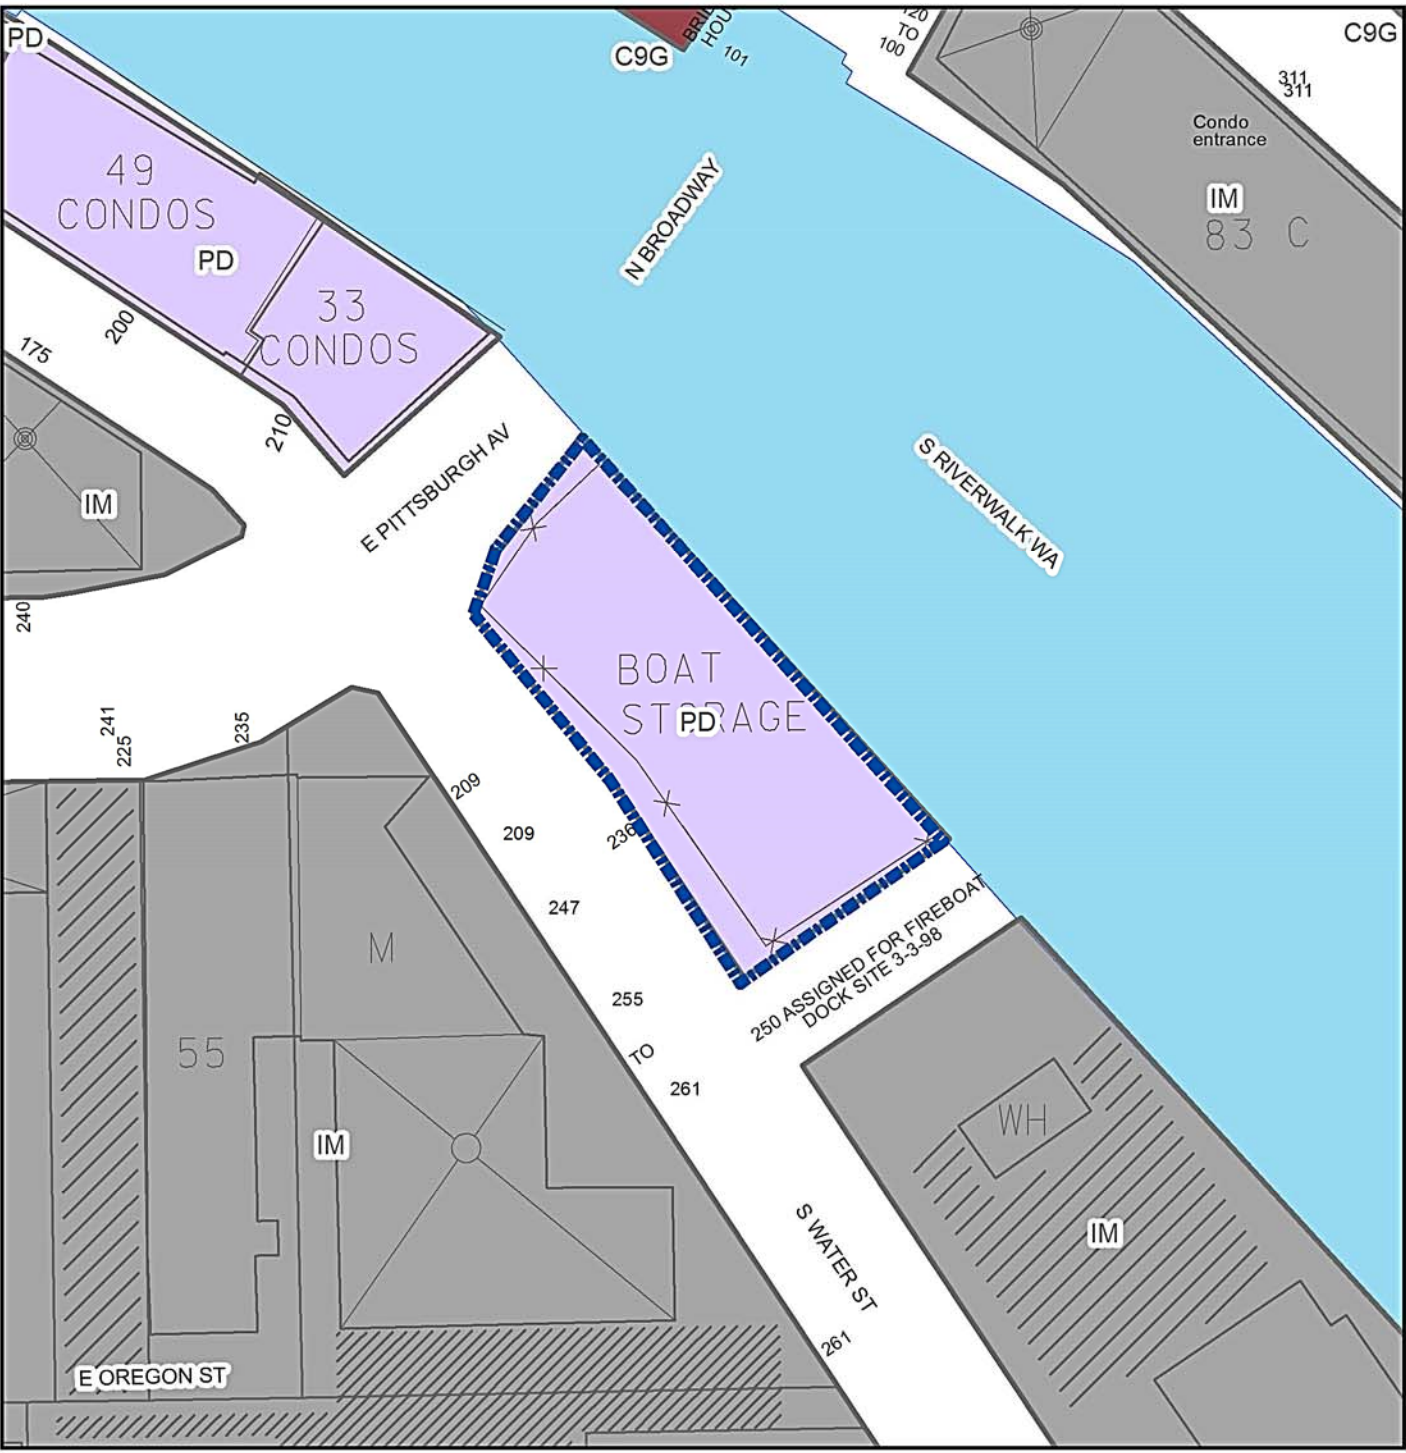

FN 141842
 DPD (Rivianna) to DPD
 November 2015

Legend

 Subject Zoning Change

Zoning

-  Commercial - Commercial Service
-  Commercial - Neighborhood Shopping
-  Commercial - Local Business
-  Commercial - Regional Business
-  Downtown
-  Industrial - Office
-  Industrial - Light
-  Industrial - Mixed
-  Industrial - Heavy
-  Residential - Single Family
-  Residential - Two Family
-  Residential - Multi-Family
-  Residential - Residence and Office
-  Special - Parks
-  Special - Institutional
-  Special - Planned Development
-  Special - Redevelopment District
-  waterway