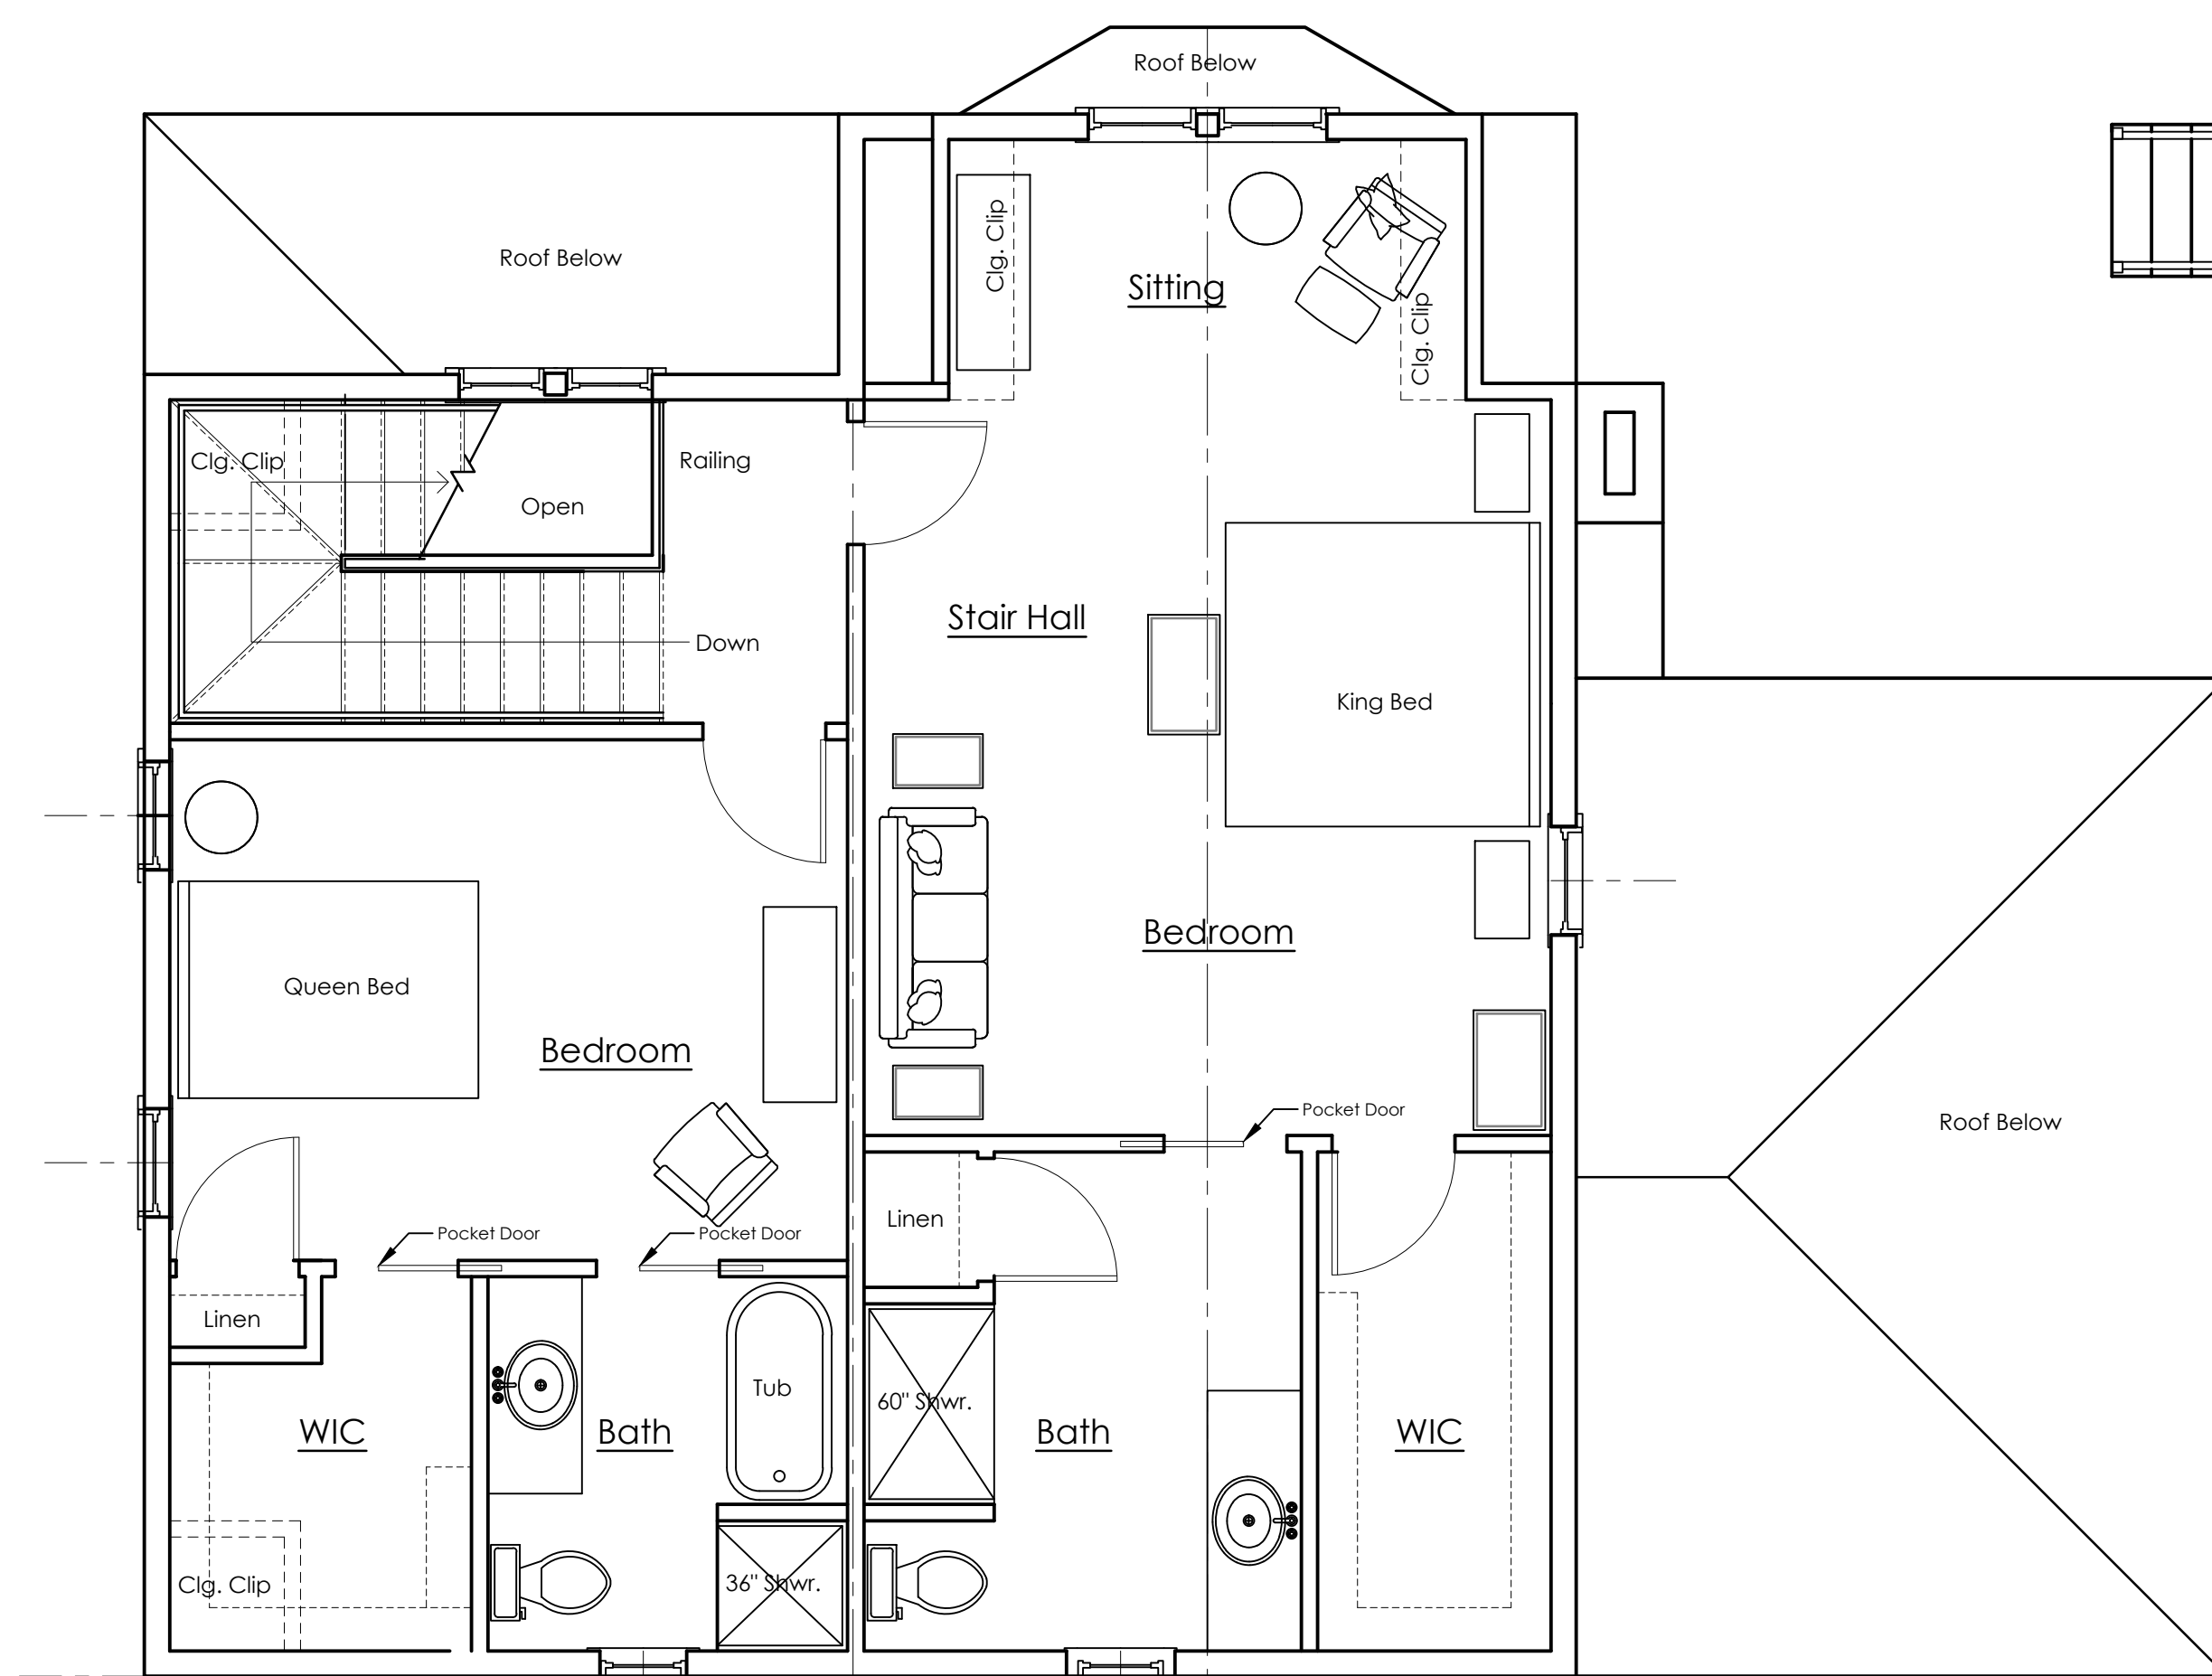

Iyahmah-Nazari Residence
111-119 W. Brown Street
Milwaukee, WI 53212

No.	Revision/Issue	Date

Drawn By JDS

Original Date 07-03-2020

Sheet Title
FIRST AND SECOND FLOOR PLANS

Sheet Number

A 1.2

Project Number 20-151

First Floor

Second Floor

PROGRESS SET
NOT FOR
CONSTRUCTION