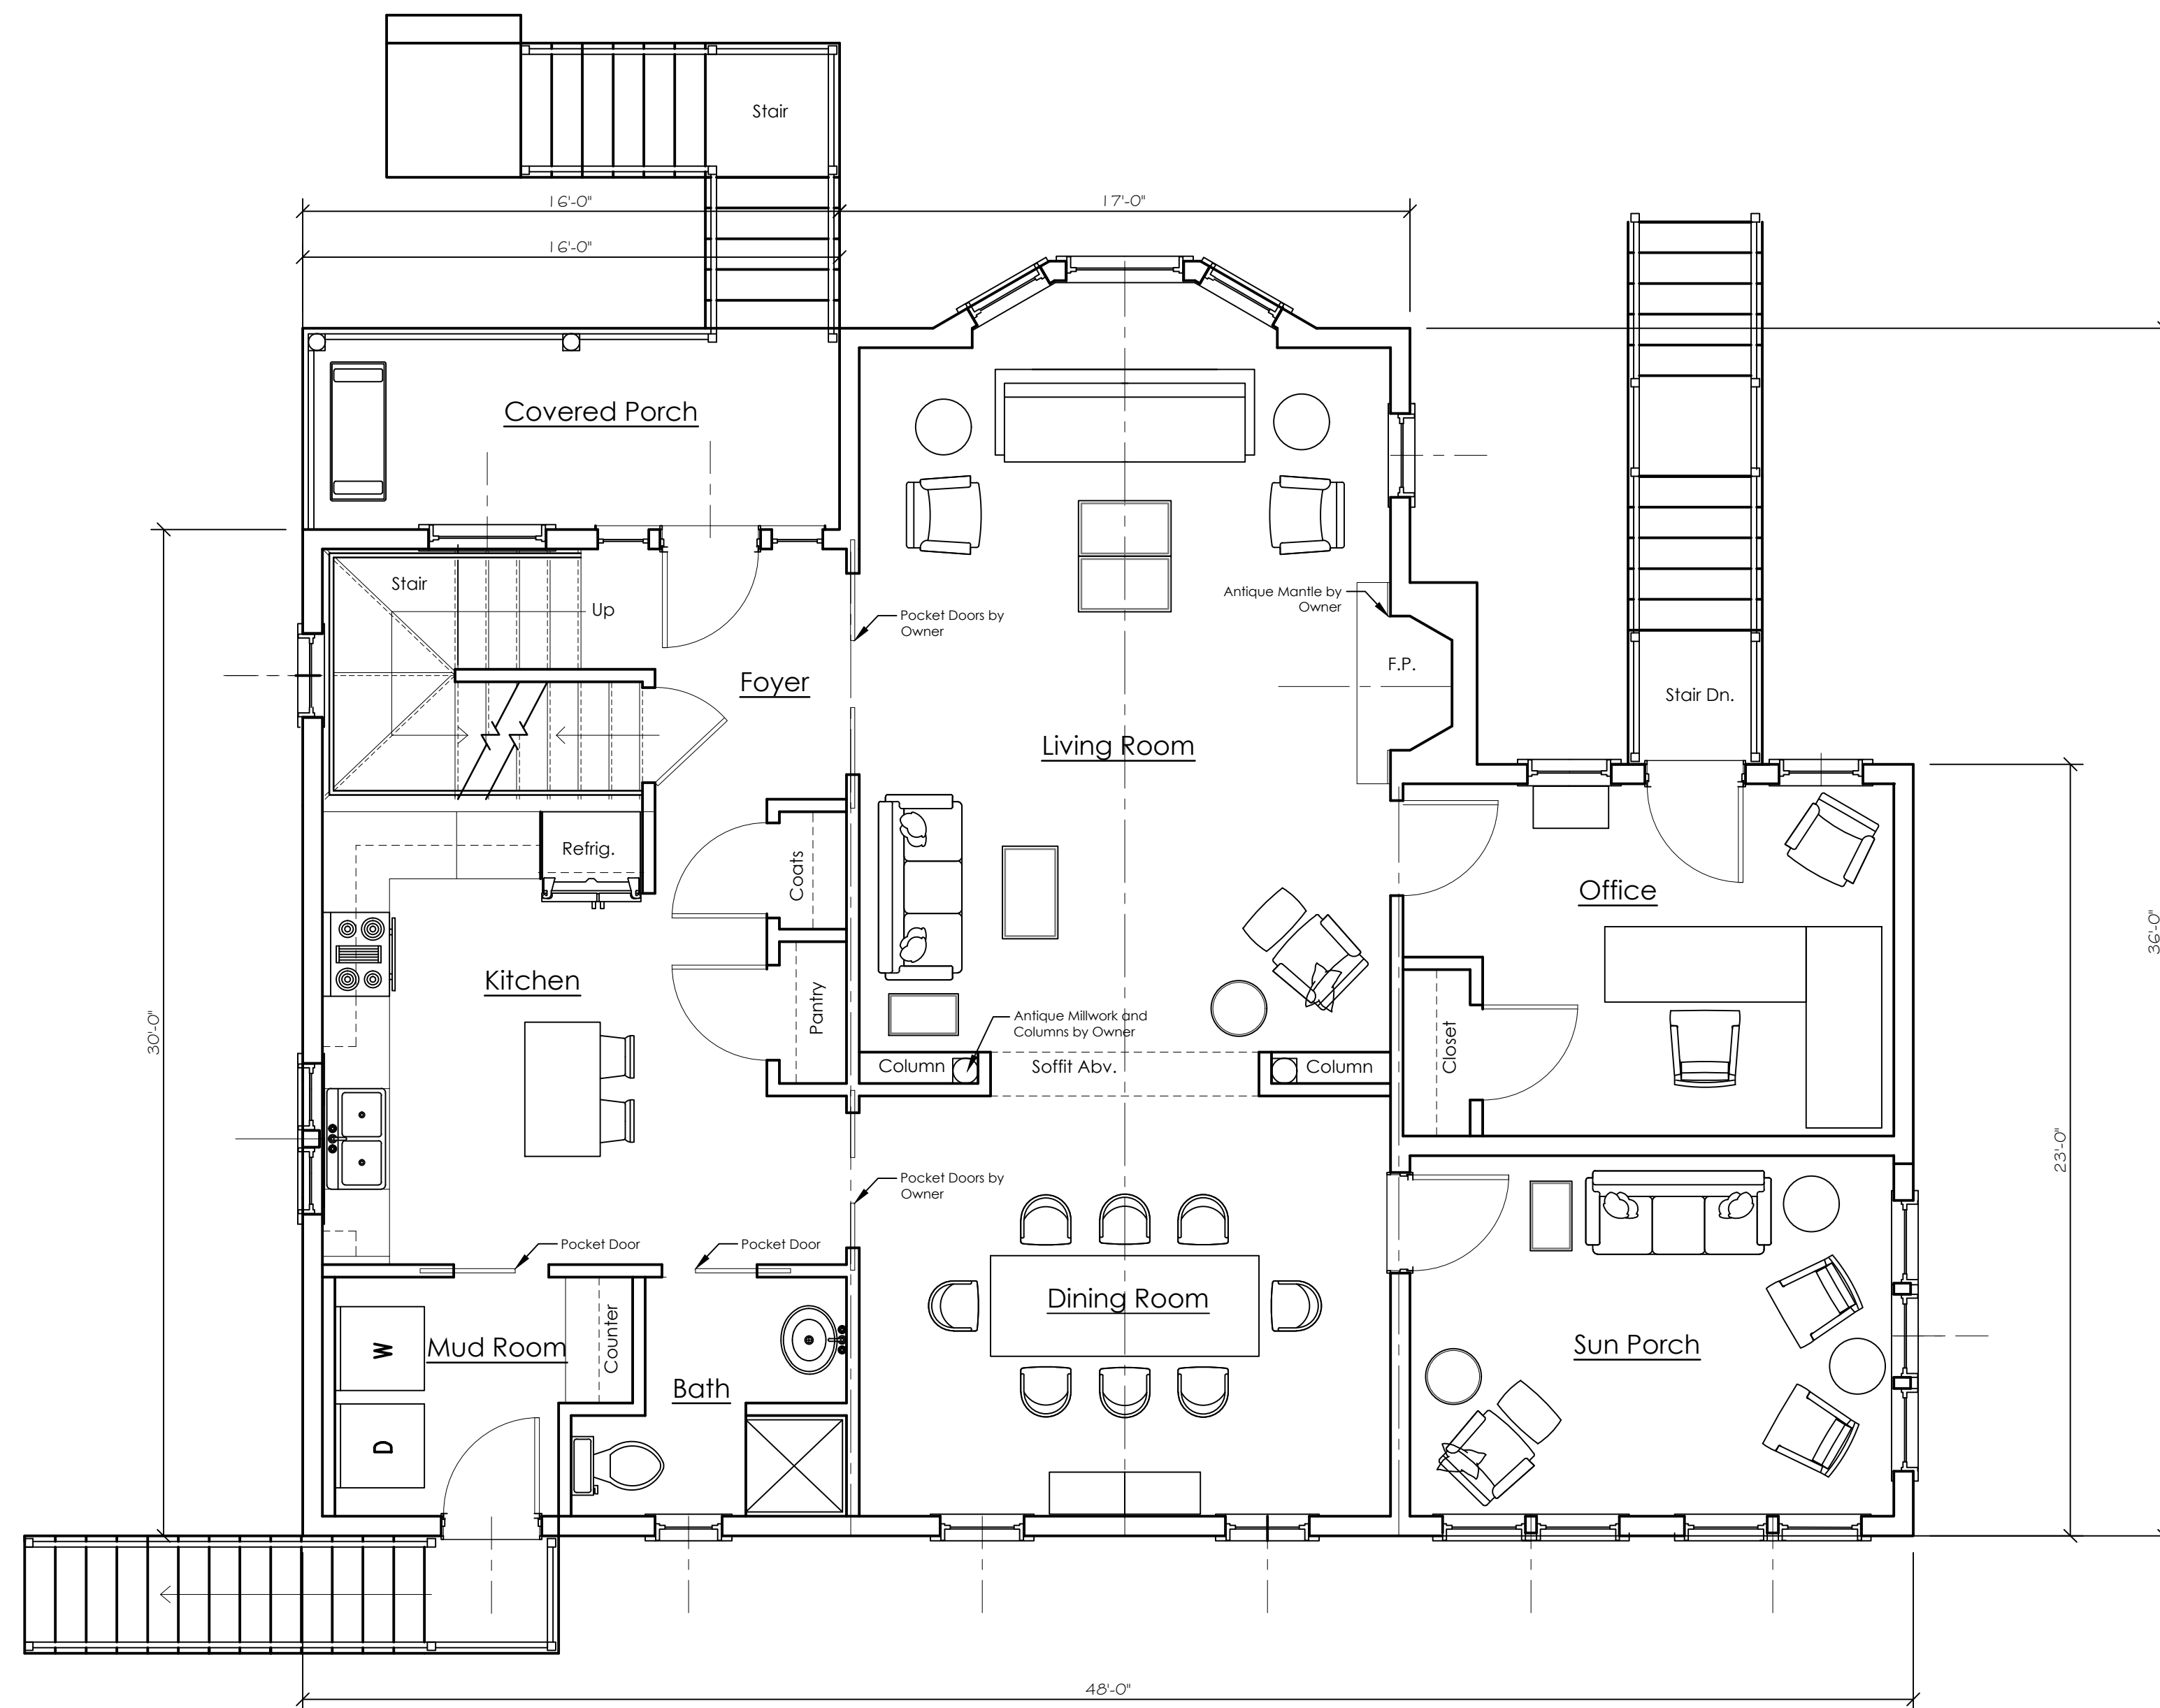

Iyahmah-Nazari Residence
111-119 W. Brown Street
Milwaukee, WI 53212

No.	Revision/Issue	Date

Drawn By JDS

Original Date 07-03-2020

Sheet Title
FIRST AND SECOND FLOOR PLANS

Sheet Number

A 1.2

Project Number 20-151

First Floor

Second Floor

PROGRESS SET
NOT FOR
CONSTRUCTION