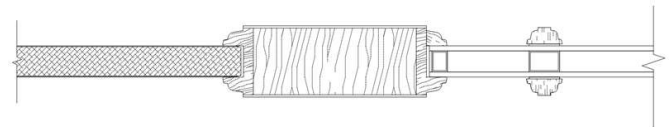

QUOTE #: 3628102-100-1
QUOTE VALID THROUGH: 5/7/2023

37682 Thermal Sash (SDL)

SERIES: Exterior French & Sash Doors
DOOR DESIGN: 37682
QUANTITY: 1
***Door subject to additional lead time.**

DOOR SPECIFICATIONS

SPECIES: Fir
WOOD GRADE: Select
WIDTH: 3-0"
HEIGHT: 7-0"
THICKNESS: 1 3/4"
STILE WIDTH: 5-1/2"
PROFILE: Ovolo Sticking
GLASS: Clear / Clear
GRILLE: 7/8" Ovolo SDL
PANEL: 3/4" Flat
ADDITIONAL OPTIONS:
UltraBlock® Technology
Dutch Cut & Rabbet - with Dado
Cartoned

Approved _____

Date _____

CERTIFIED DOOR QUOTE SUMMARY

100-1 37682 Thermal Sash (SDL) Fir 3-0" x 7-0" x 1 3/4"

Quantity: 1

Approved _____

Date _____