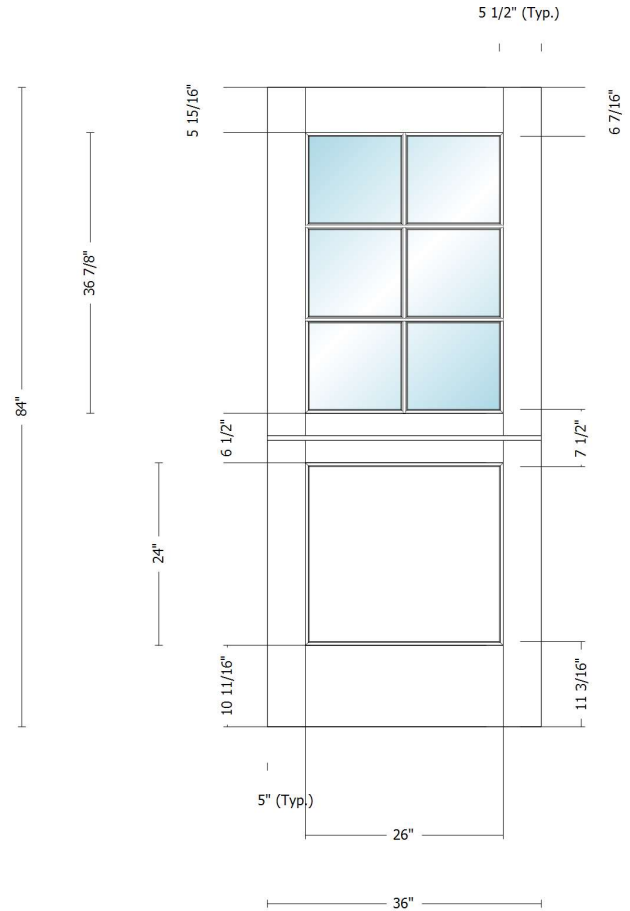

QUOTE #: 3628102-100-1
QUOTE VALID THROUGH: 5/7/2023

37682 Thermal Sash (SDL)

SERIES: Exterior French & Sash Doors
DOOR DESIGN: 37682
QUANTITY: 1
***Door subject to additional lead time.**

DOOR SPECIFICATIONS

SPECIES: Fir
WOOD GRADE: Select
WIDTH: 3-0"
HEIGHT: 7-0"
THICKNESS: 1 3/4"
STILE WIDTH: 5-1/2"
PROFILE: Ovolo Sticking
GLASS: Clear / Clear
GRILLE: 7/8" Ovolo SDL
PANEL: 3/4" Flat
ADDITIONAL OPTIONS:
UltraBlock® Technology
Dutch Cut & Rabbet - with Dado
Cartoned

Approved _____

Date _____

CERTIFIED DOOR QUOTE SUMMARY

100-1 37682 Thermal Sash (SDL) Fir 3-0" x 7-0" x 1 3/4"

Quantity: 1

Approved _____

Date _____