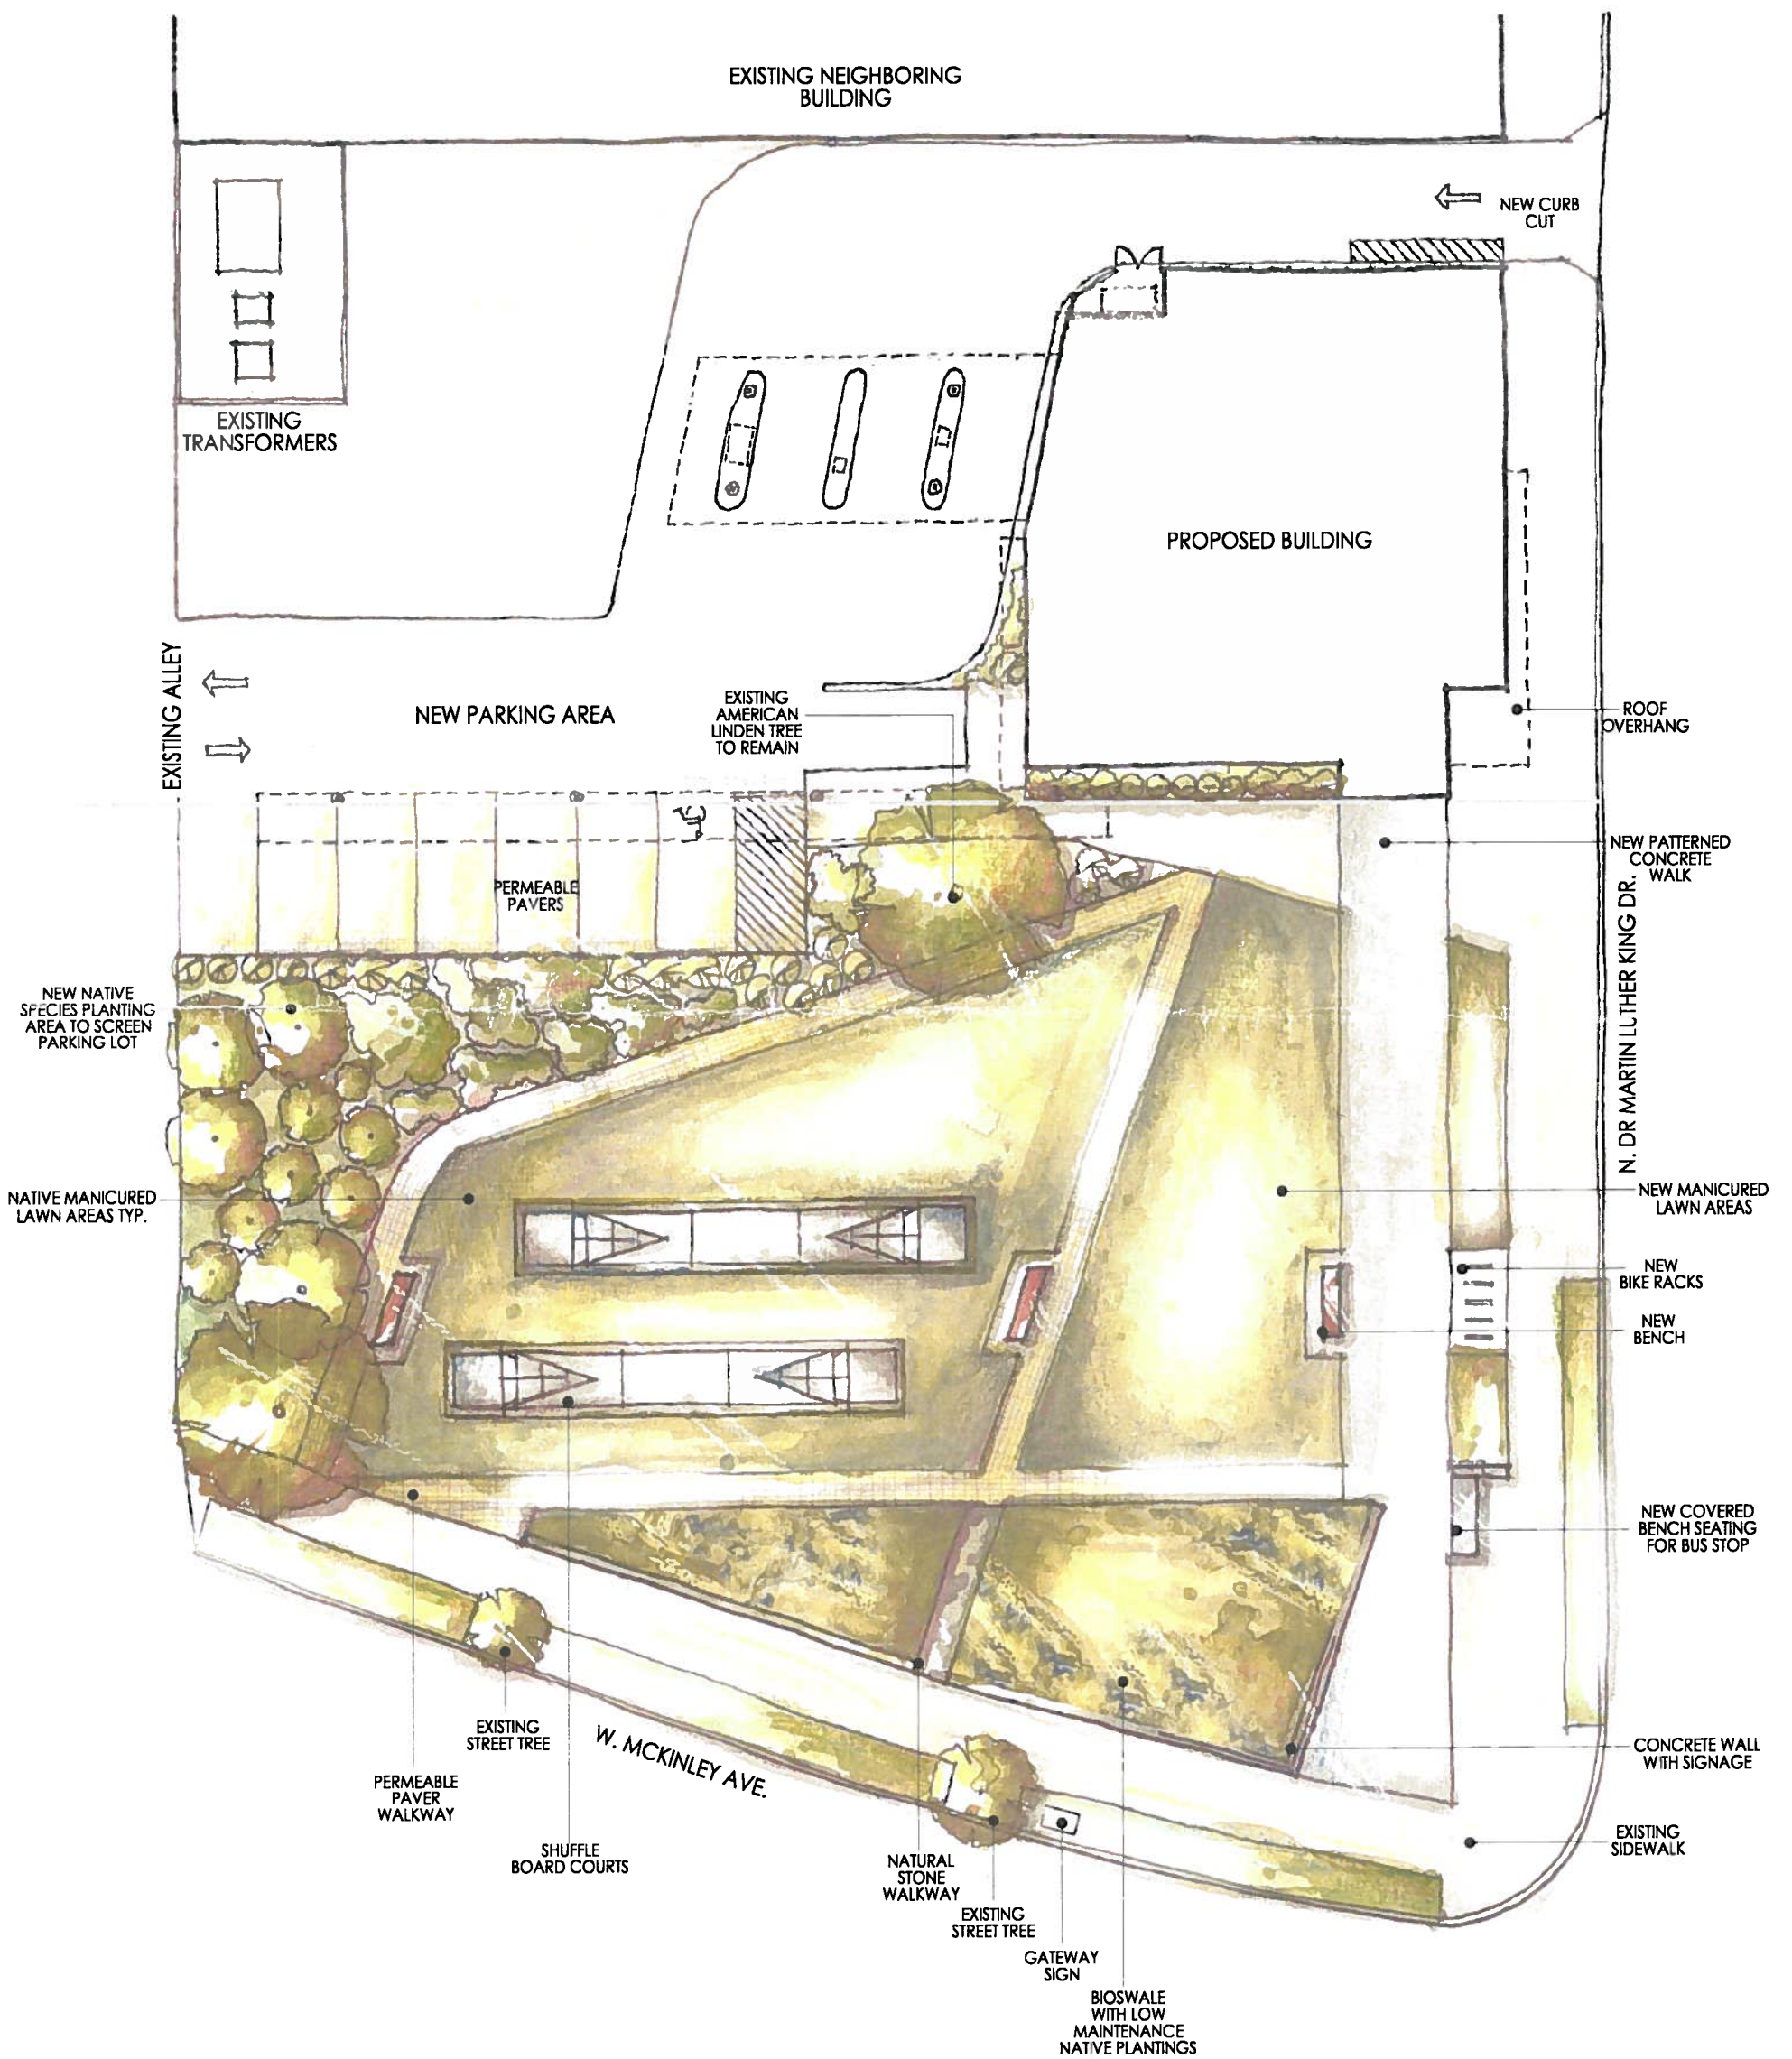

PROPOSED PARK - N. MARTIN LUTHER KING JR. DR.

CONCEPT CITY PARK PLAN

CONCEPT WATERCOLOR

PROPOSED PARK - N. MARTIN LUTHER KING JR. DR.

CONCEPT CITY PARK RENDERING
SIDEWALK VIEW LOOKING NORTHWEST ON MCKINLEY AVENUE & DR. MARTIN LUTHER KING JR. DR.

PROPOSED PARK - N. MARTIN LUTHER KING JR. DR.

CONCEPT CITY PARK RENDERING
AERIAL VIEW LOOKING NORTHWEST ON MCKINLEY AVENUE & DR. MARTIN LUTHER KING JR. DR.