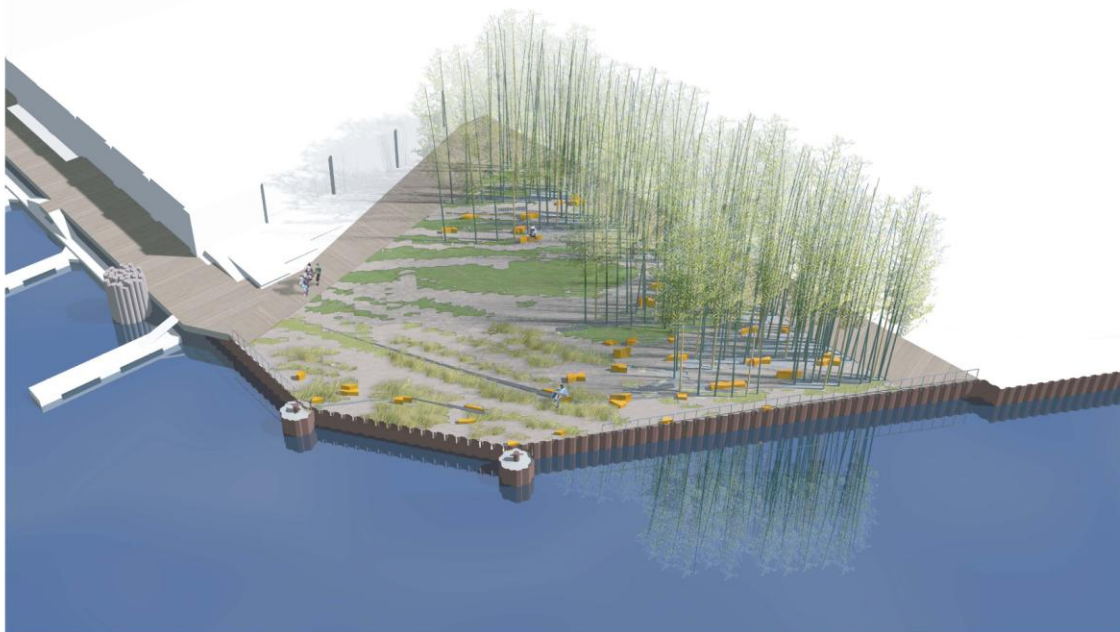

**Stoss Landscape Urbanism,
Vetter Denk Architects, and
Graff Anhalt Schloemer**

Design for Erie Street Plaza
January 2006

erie street plaza stossLANDSCAPEURBANISM

erie street plaza stossLANDSCAPEURBANISM

erie street plaza **stoss**LANDSCAPEURBANISM

erie street plaza **stoss**LANDSCAPEURBANISM