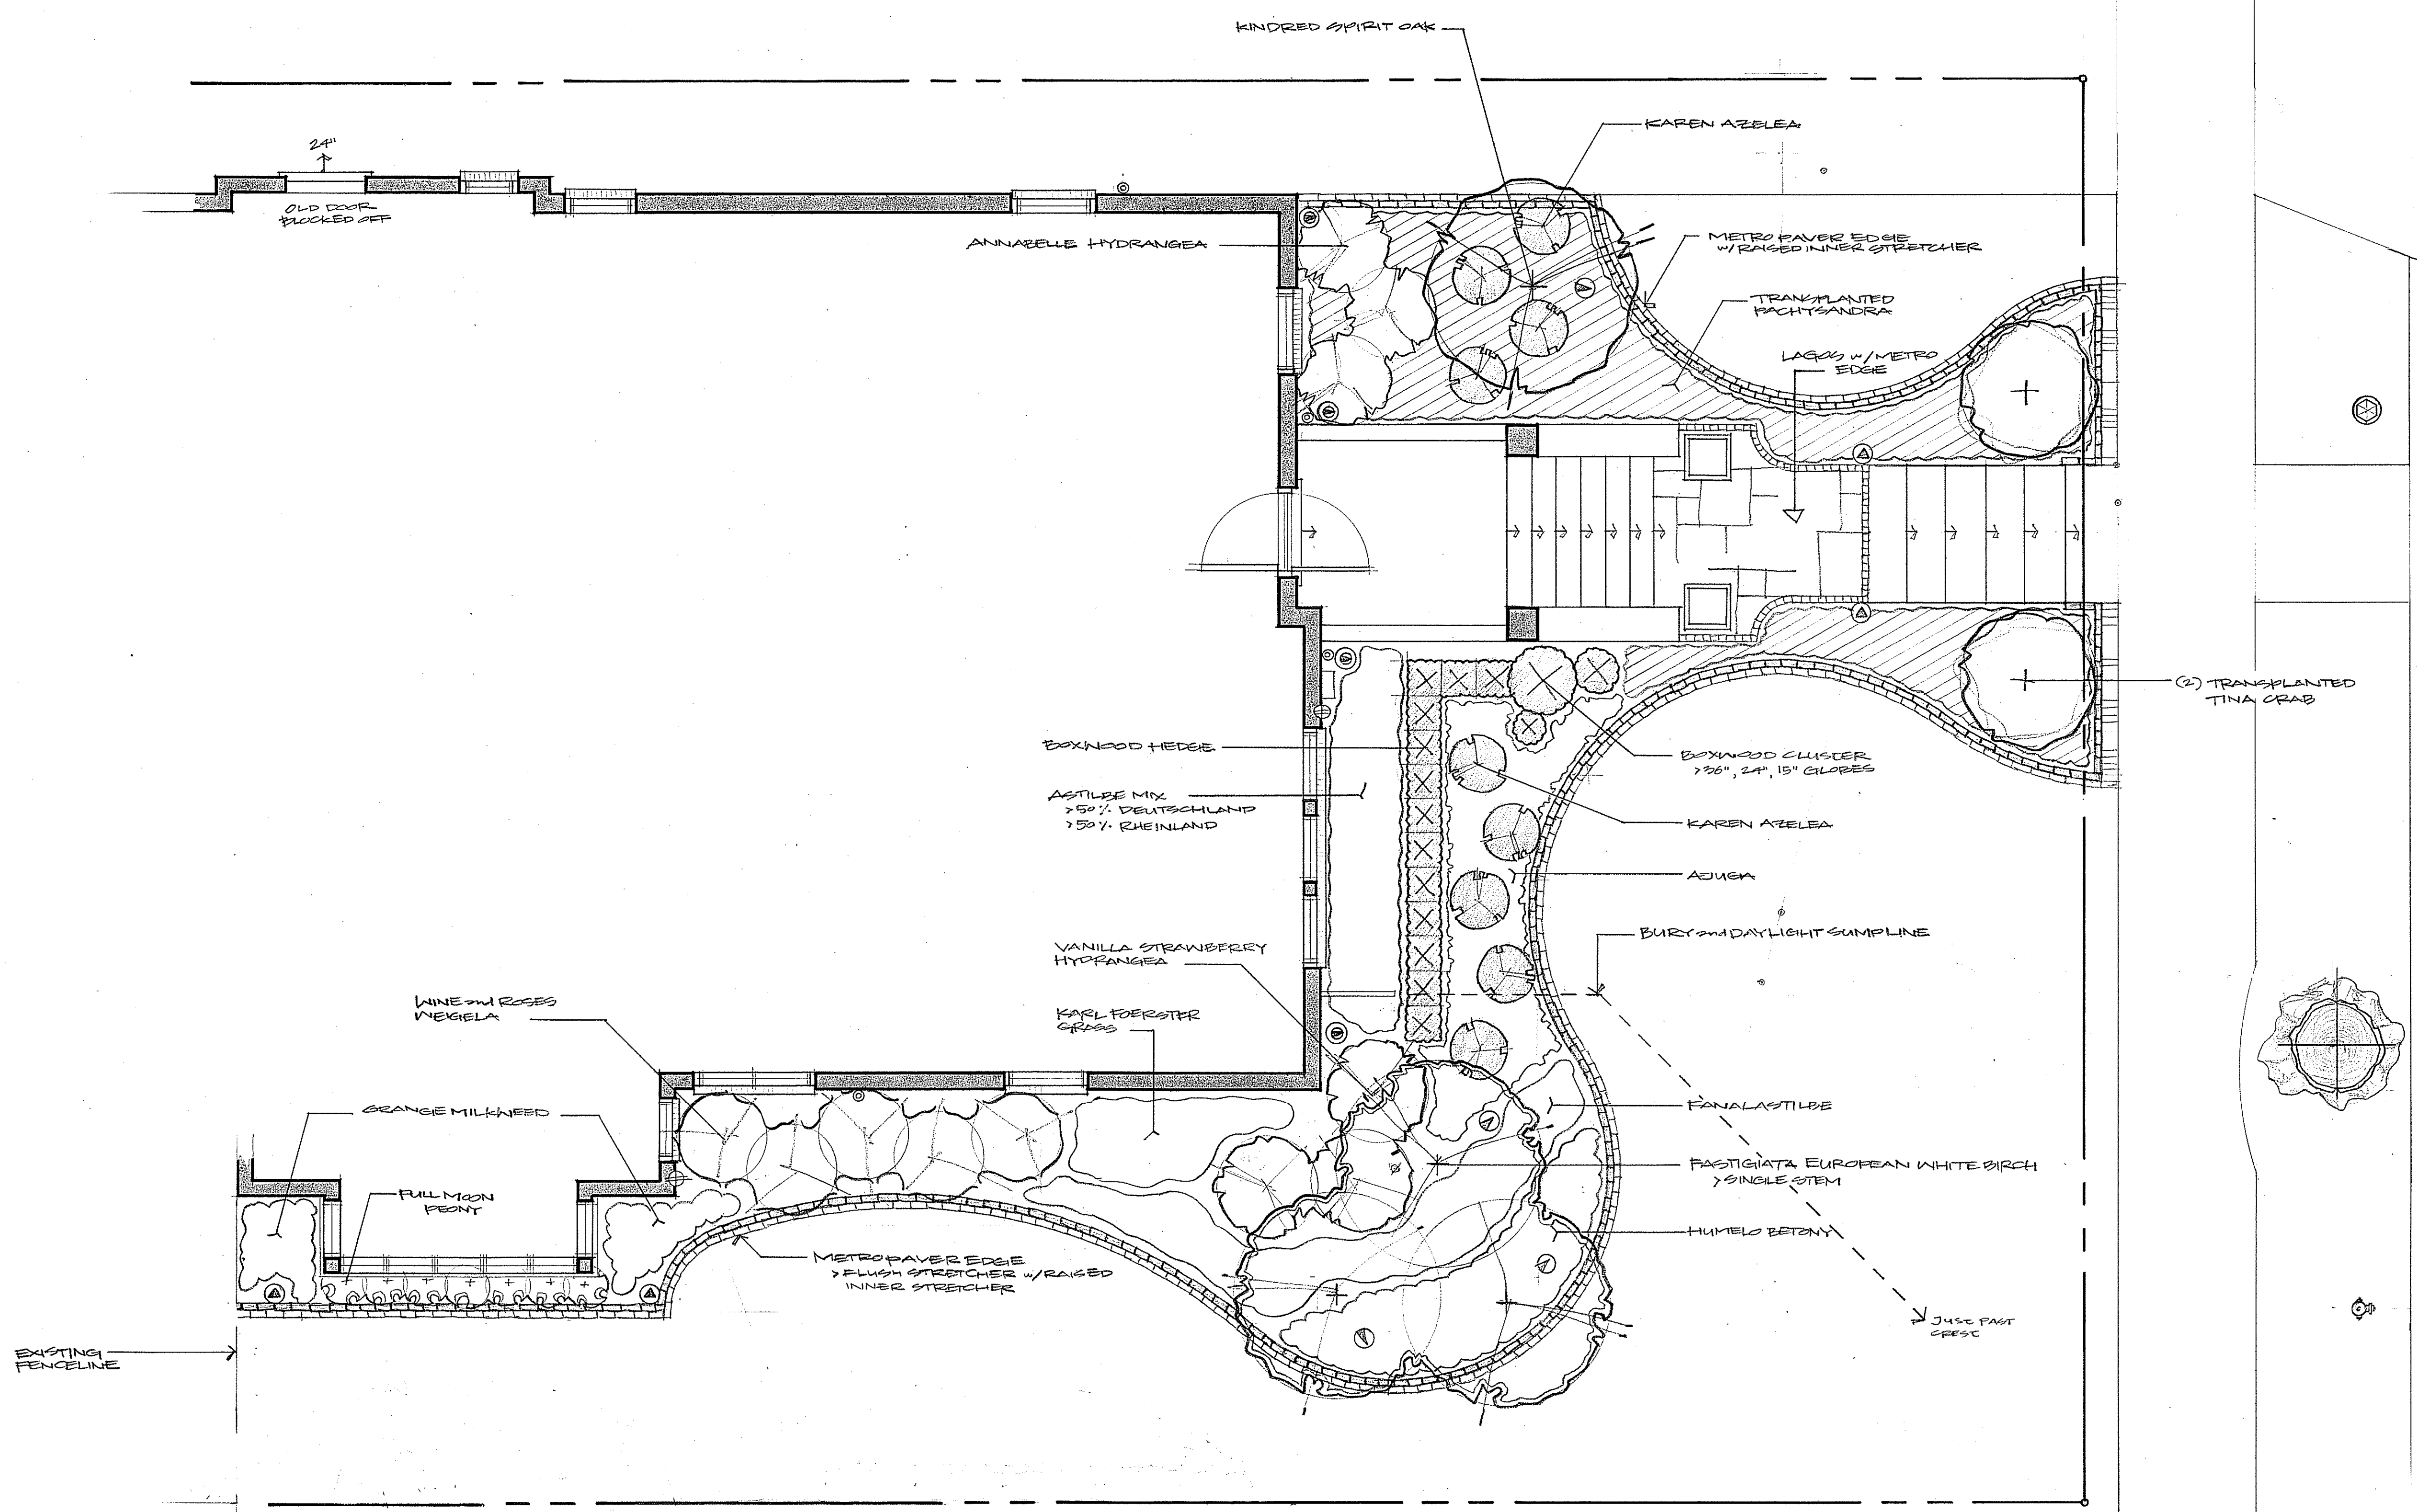

REVISIONS	
12.9.22	PKL

PETROYIC-GUBIN
 2655 N LAKE DR
 MILWAUKEE 53211
 FRONT

FLAGSTONE
 Landscape Design and Contracting
 Phone: 262.377.7627
 FAX: 262.377.2890
 1840 Lakefield Road
 Cedarburg, WI 53012

SCALE
 $\frac{1}{4}'' = 1'$

DESIGN BY
 PJK
 DRAWN BY
 ARM
 BASE MAP
 09.26
 DATE
 10.19.22
 SHEET

OF SHEETS