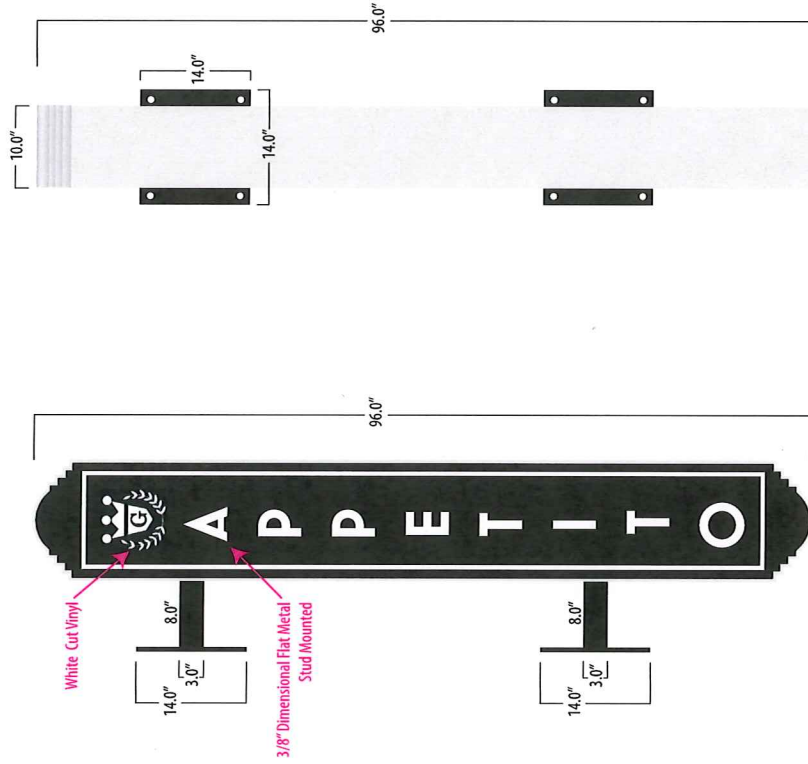

www.innovative-signs.com

Client

Mehmert Store Services

EST/INV #

EST - 516

Size

See Above

Quantity

1 ☒ 2 ☐ 3 ☐ 4 ☐ 5 ☐ 88

Materials & Specs

Non Illuminated Blade

96" x 10.0" Cabinet
3/8" Dimensional Copy
- Pin Mounted 1/2" off of Face
Black Vinyl over Face
Reliner & Return Painted
MP-33172 Silver Surfer

Colors

☒ Black
☒ MP 33172 Silver Surfer
☐ White

Revisions

☐ REVISION
☐ REVISION
☐ REVISION
☐ REVISION
☐ REVISION

Representative

Kanthyryn K.
Designer

Brian Harrigan
Date: 05/09/2018