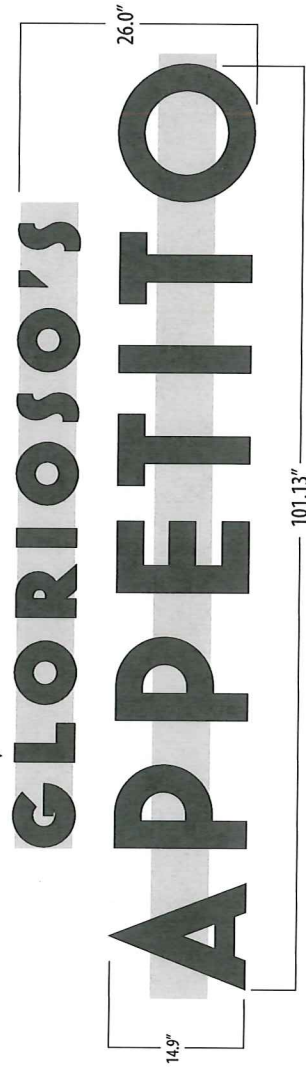

Day

NIGHT

Letter Height: 6.6"

www.Innovative-Signs.com

Client

Mehmert Store Services

EST/INV #

EST - 516

Size

See Above

Quantity

1 2 3 4 5 88

Materials & Specs

Channel Letters
LED Lit

- Front Lit Channel Letters
- Perforated Vinyl Faces
- Raceway Mounted (5.0")
- Painted to Match Building

Colors

Client

Mehmert Store Services

EST/INV #

EST - 516

Size

See Above

Quantity

1 2 3 4 5 88

Materials & Specs

Non Illuminated Blade

96" x 10.0" Cabinet
 3/8" Dimensional Copy
 - Pin Mounted 1/2" off of Face
 Black Vinyl over Face
 Reliner & Return Painted
 MP-33172 Silver Surfer

Colors

Black
 MP 33172 Silver Surfer
 White