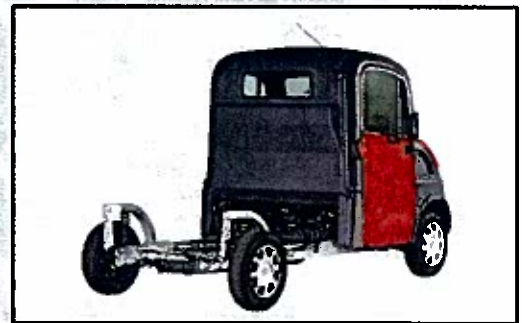

Performance

- **Passenger Capacity** - 2
- **Maximum Rated Speed** - 25 MPH
- **Range - Standard 8 Pack Battery Group** - Up to 35 miles
- **Range - Optional 12 Pack Battery Group** - Up to 60 Miles
- **Turning Radius** - 19 feet

Technical

- **Traction Power System** - 48 Volts DC
- **Motor** - 11KW Separately Excited
- **Speed Control** - Solid State, Regenerative Braking
- **Charger** - 110 - 240 VAC, 50 / 60 Hz
- **Drive** - Front Wheel, Direct
- **Steering** - Rack & Pinion
- **Hydraulic Brakes - Front/Rear** - Disc / Drum
- **Independent Suspension - Front** - MacPherson Strut / Coil
- **Independent Suspension - Rear** - Coil / Shock
- **Tires** - 145/70R13
- **Service Battery** - 12V 40Ah
- **Frame** - All Aluminum Construction

MEGA Chassis

Also available as a base vehicle platform for special equipment mounting or vehicle customization.

Dimensions

	Mega Van	Mega DropSide	Mega Tipper	Mega Pickup	Mega RefuseTipper	Mega Chassis						
Overall Length	131.1"	131.1"	131.1"	131.1"	131.1"	122.1"						
Overall Width (excluding mirrors)	58.7"	60.2"	60.2"	58.7"	60.2"	58.1"						
Overall Height	72.1"	70.9"	70.9"	70.9"	72.1"	70.9"						
Wheel Base	91.5"											
Front Ground Clearance	6.1"											
Rear Ground Clearance	7.9"											
Front Track	51.1"											
Rear Track	50.1"											
Weight	3 Batteries	12 Batteries	3 Batteries	12 Batteries	3 Batteries	12 Batteries	3 Batteries	12 Batteries	3 Batteries	12 Batteries	3 Batteries	12 Batteries
Unladen Weight	1488 lbs.	1730 lbs.	1477 lbs.	1719 lbs.	1561 lbs.	1803 lbs.	1401 lbs.	1643 lbs.	1638 lbs.	1880 lbs.	1301 lbs.	1543 lbs.
Rated Capacity	981 lbs.	739 lbs.	992 lbs.	750 lbs.	908 lbs.	666 lbs.	1068 lbs.	826 lbs.	831 lbs.	589 lbs.	1168 lbs.	926 lbs.
Gross Vehicle Weight Rating	2469 lbs.											
Maximum Axle Load - Front	1146 lbs.											
Maximum Axle Load - Rear	1521 lbs.											

Note: Specifications subject to change without notice.