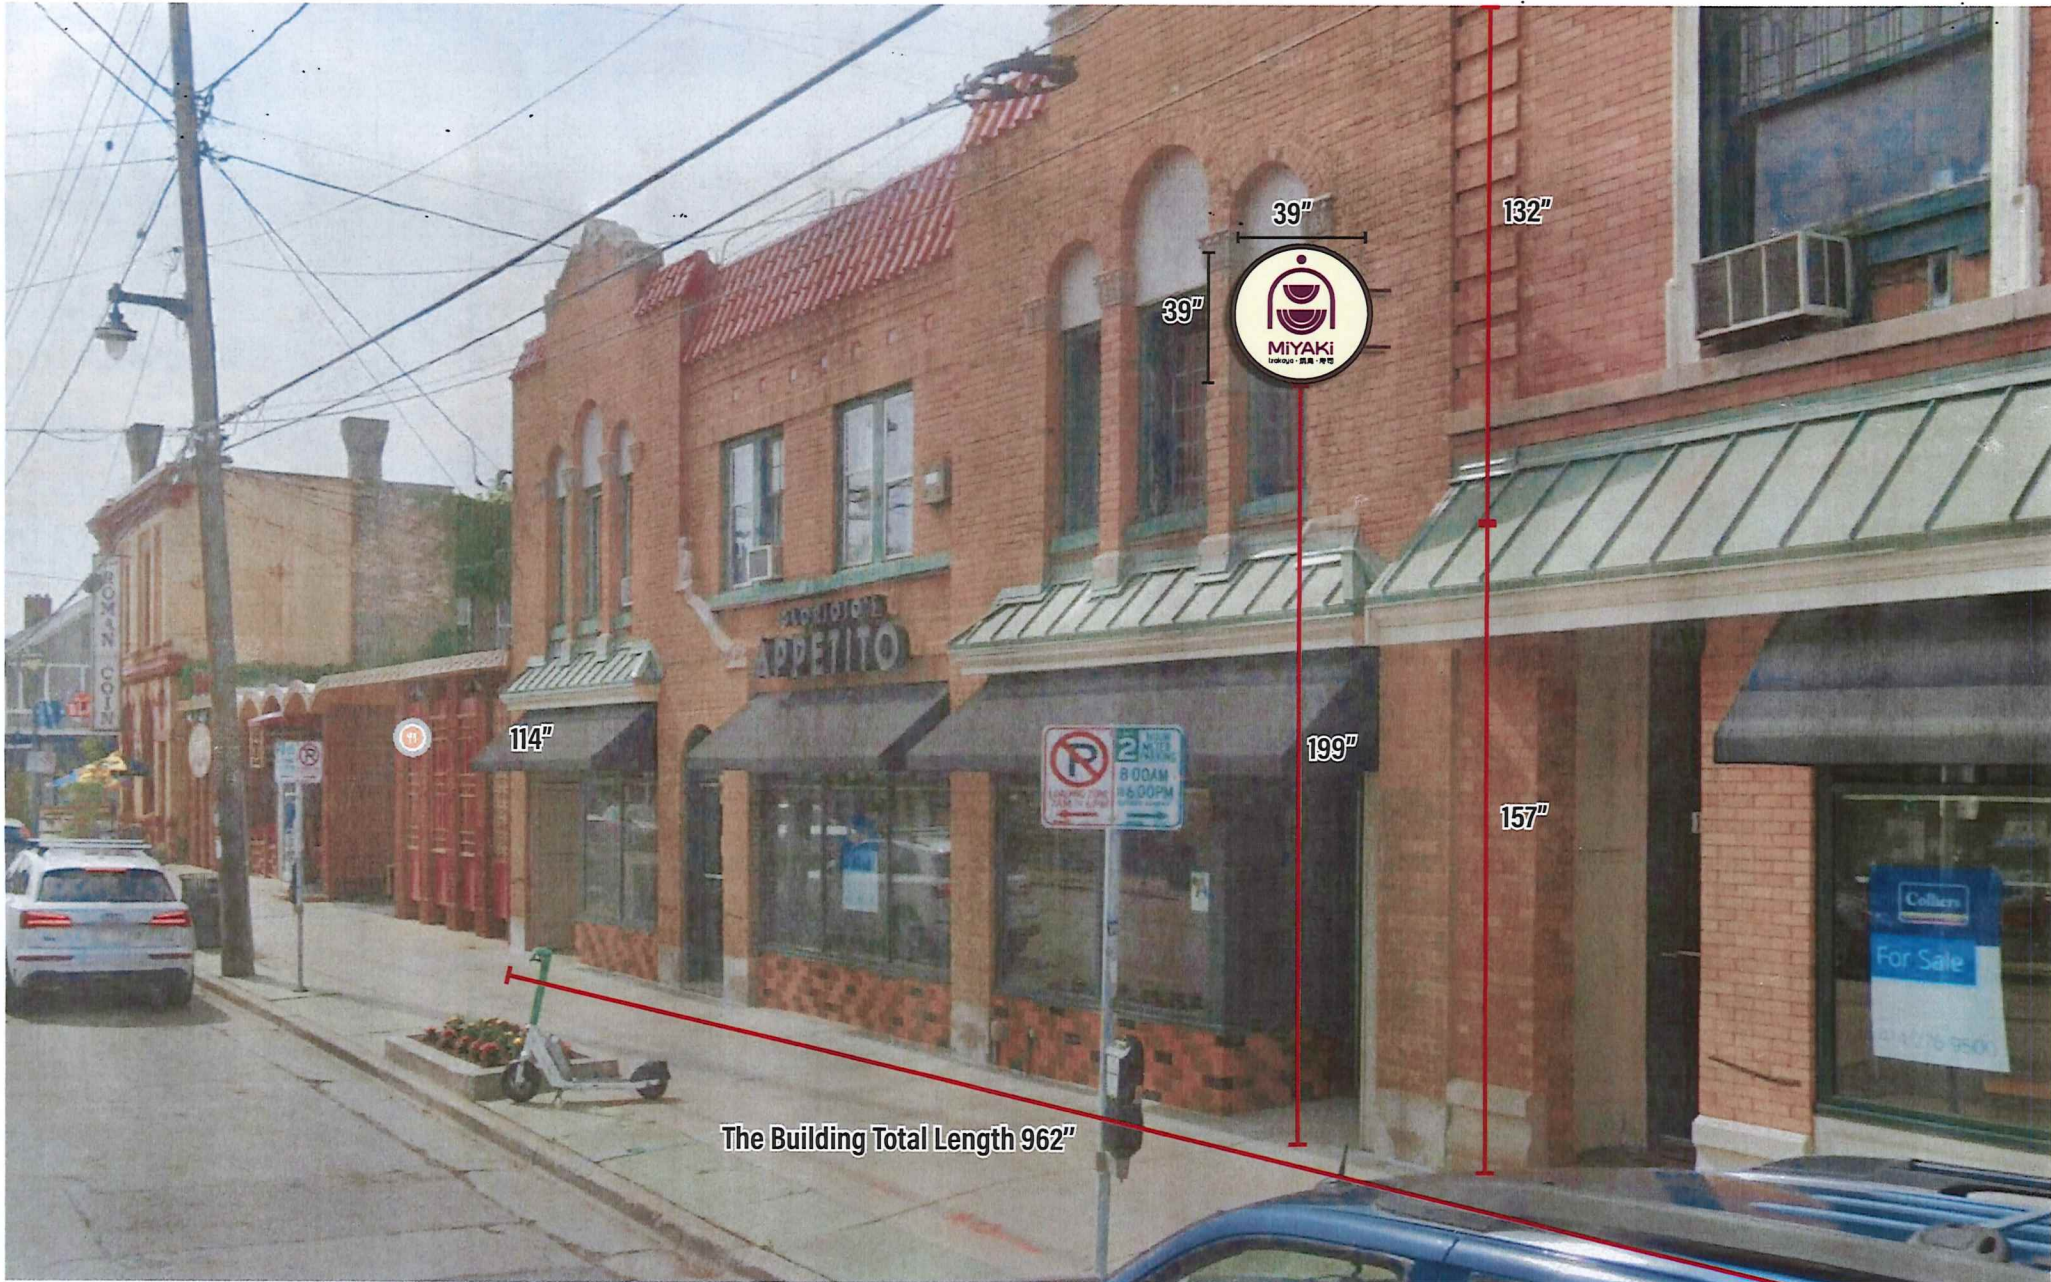

Day View

SIGN: STORE FRONT CHANNEL BOX WITH FLUSH MOUNT

Night View

SIGN: STORE FRONT CHANNEL BOX WITH FLUSH MOUNT

Sectional View

MiYAKi · Izakaya · 焼鳥 · 寿司

M4 screws fix the surface shell and bottom shell

Stainless steel plow-folded front with 30MM flanged edge, 10MM recessed, 100MM thickness for lightbox shell, Surface thermal transfer wood grain

SIGN: STORE FRONT BLADE SIGN

Day View

SIGN: STORE FRONT BLADE SIGN

Night View

SIGN: STORE FRONT BLADE SIGN