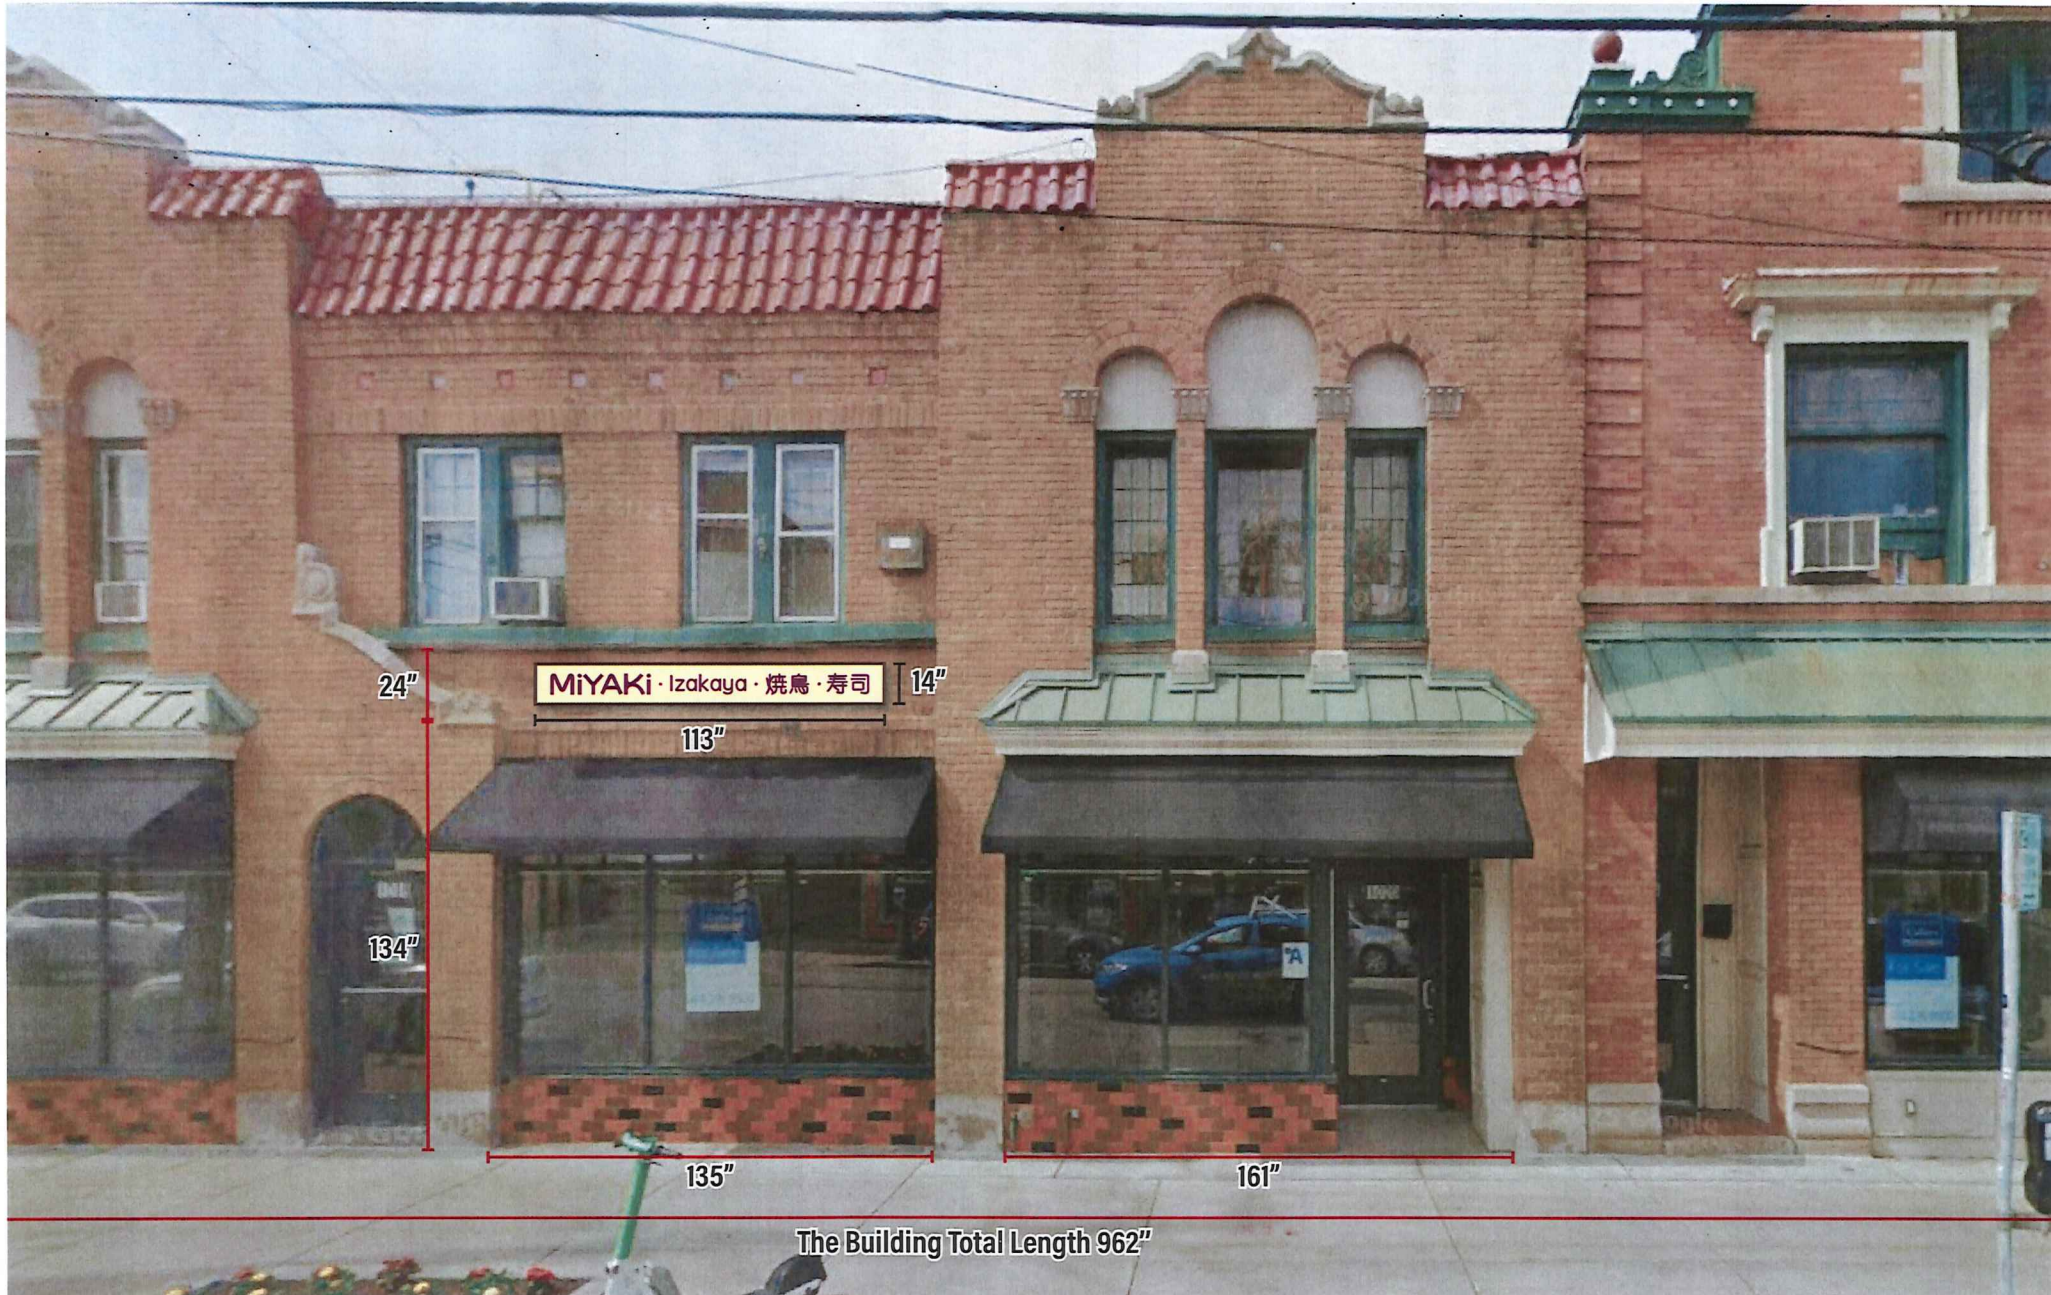

SIGN: STORE FRONT CHANNEL BOX WITH FLUSH MOUNT

Site View

SIGN LOCATION

SIGN: STORE FRONT CHANNEL BOX WITH FLUSH MOUNT

Sign

MiYAKi · Izakaya · 焼鳥 · 寿司

14"

113"

Client Name:

Miyaki

Location:

1020 E Brady St
Milwaukee, WI 53202

Start Date:

Last Revision:

Job#:

Drawing#:

Page:

Linjin.xiao

Client Approval

Linjin.xiao

Landlord Approval

Sales Rep:

Designer:

SIGN: STORE FRONT CHANNEL BOX WITH FLUSH MOUNT

Day View

SIGN: STORE FRONT CHANNEL BOX WITH FLUSH MOUNT

Night View

SIGN: STORE FRONT CHANNEL BOX WITH FLUSH MOUNT

Sectional View

MiYAKi · Izakaya · 焼鳥 · 寿司

M4 screws fix the surface shell and bottom shell

Stainless steel plow-folded front with 30MM flanged edge, 10MM recessed, 100MM thickness for lightbox shell, Surface thermal transfer wood grain