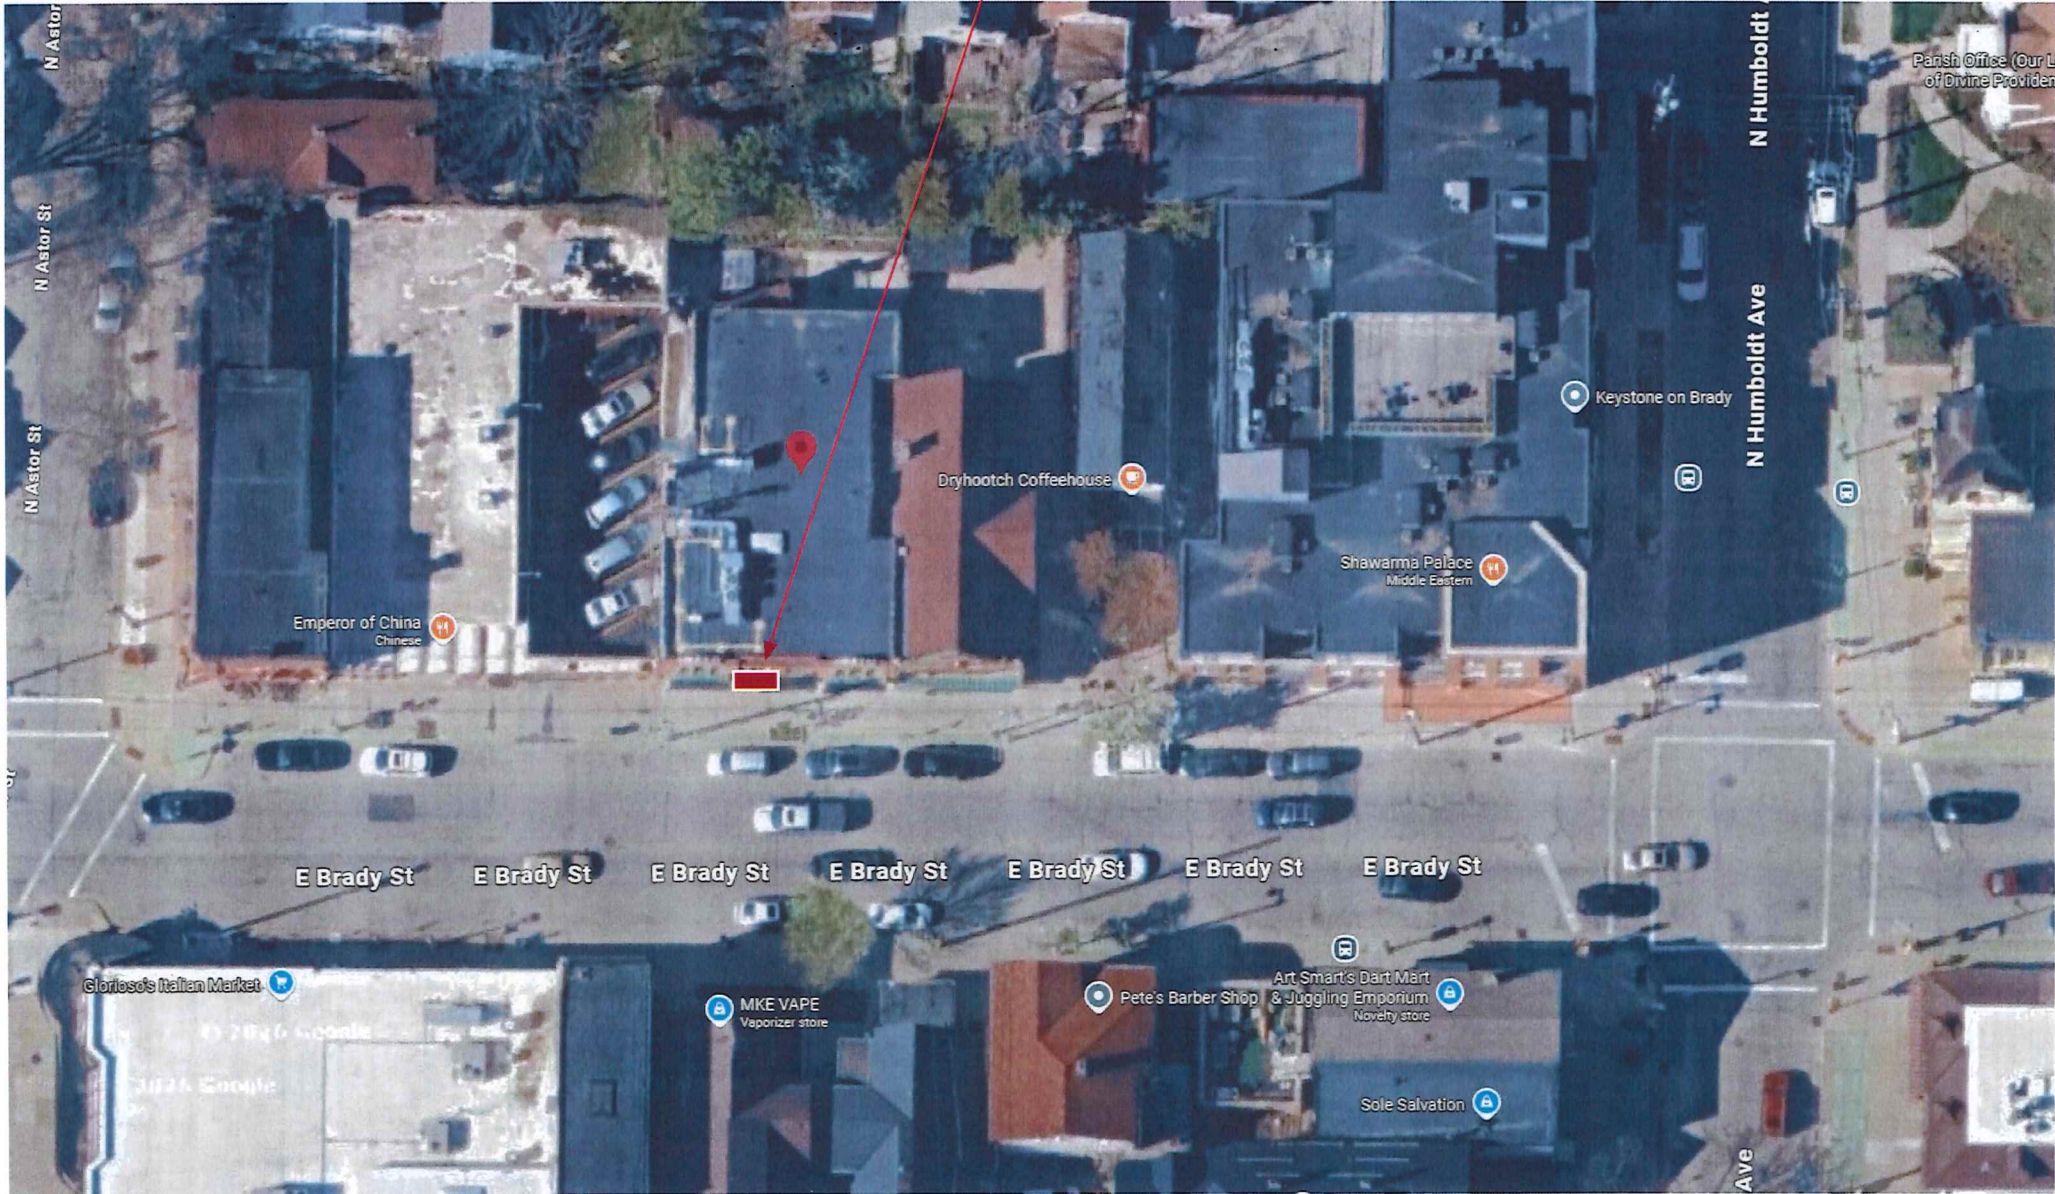

SIGN: STORE FRONT CHANNEL BOX WITH FLUSH MOUNT

Site View

SIGN LOCATION

SIGN: STORE FRONT CHANNEL BOX WITH FLUSH MOUNT

Sign

MiYAKi · Izakaya · 焼鳥 · 寿司

14"

113"

Client Name:

Miyaki

Location:

1020 E Brady St
Milwaukee, WI 53202

Start Date:

Last Revision:

Job#:

Drawing#:

Page:

Linjin.xiao

Client Approval

Linjin.xiao

Landlord Approval

Sales Rep:

Designer:

SIGN: STORE FRONT CHANNEL BOX WITH FLUSH MOUNT

Day View

SIGN: STORE FRONT CHANNEL BOX WITH FLUSH MOUNT

Night View

SIGN: STORE FRONT CHANNEL BOX WITH FLUSH MOUNT

Sectional View

MiYAKi · Izakaya · 焼鳥 · 寿司

M4 screws fix the surface shell and bottom shell

Stainless steel plow-folded front with 30MM flanged edge, 10MM recessed, 100MM thickness for lightbox shell, Surface thermal transfer wood grain