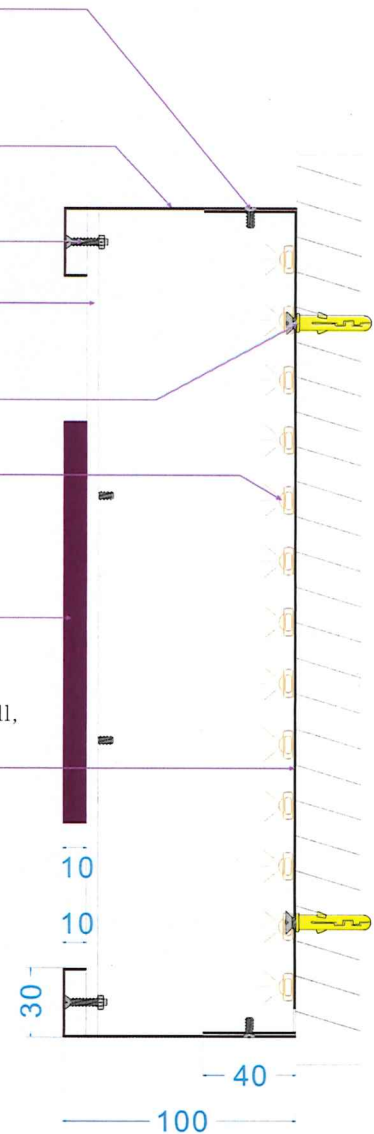

SIGN: STORE FRONT CHANNEL BOX WITH FLUSH MOUNT

Site View

SIGN LOCATION

SIGN: STORE FRONT CHANNEL BOX WITH FLUSH MOUNT

Sign

MiYAKi · Izakaya · 焼鳥 · 寿司

14"

113"

Day View

SIGN: STORE FRONT CHANNEL BOX WITH FLUSH MOUNT

Night View

SIGN: STORE FRONT CHANNEL BOX WITH FLUSH MOUNT

Sectional View

MiYAKi · Izakaya · 焼鳥 · 寿司

M4 screws fix the surface shell and bottom shell

Stainless steel plow-folded front with 30MM flanged edge, 10MM recessed, 100MM thickness for lightbox shell, Surface thermal transfer wood grain

Solder M3 screws on the back of the housing to secure the acrylic panel

5MM milky white acrylic panel

Installation of M6 self tapping screws, rubber plugs, and structural adhesive on the back

Internally equipped with 3000K waterproof LED module

10MM milk white acrylic cutting text, Pantone221C matte paint, M4 screw holes on the back for screw fixation

Stainless steel 4-sided planed and folded 40MM bottom shell, white paint finish

SIGN: STORE FRONT BLADE SIGN