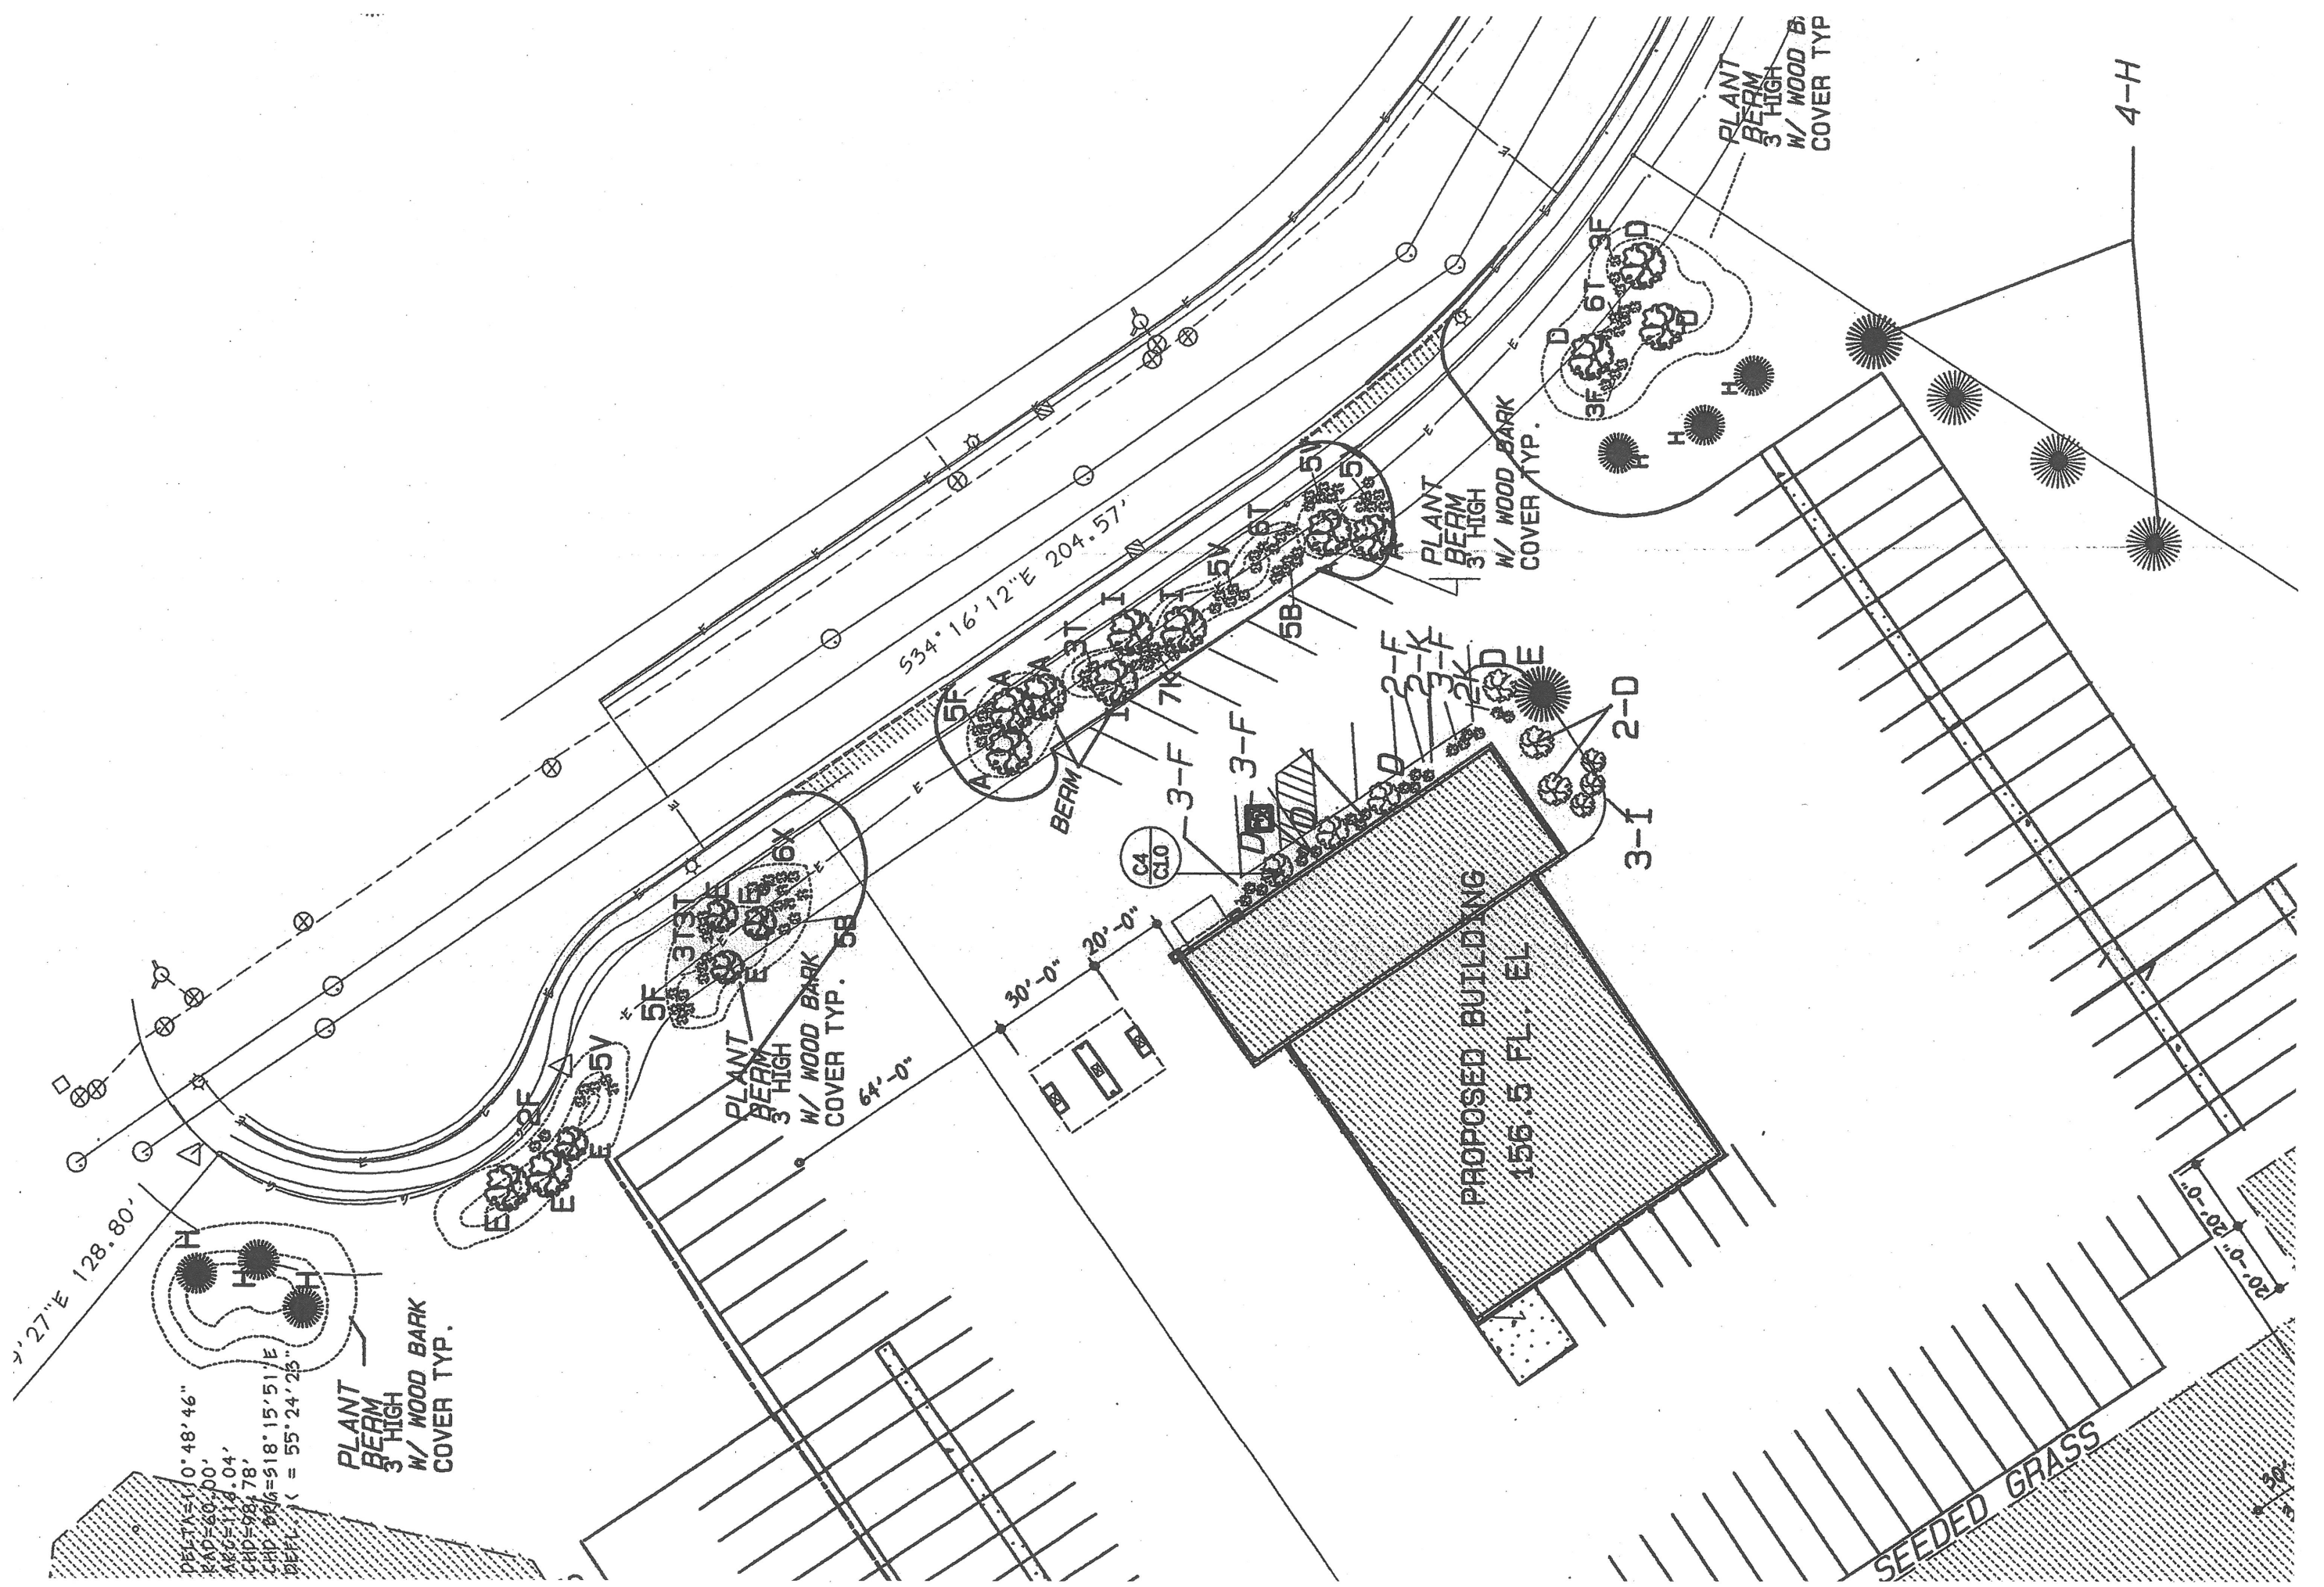

Google Maps 9301 W Heather Ave

Imagery ©2015 Google, Map data ©2015 Google 100 ft

9301 W Heather Ave  
Milwaukee, WI 53224

At this location

Heather Ave

Fence  
TO  
Front  
Lot  
Line

115'

92'

210'

305'

210'

35'

83'

73'

140'

24'

250'

DELTA=110° 48' 46"  
RAD=60° 00'  
MAG=114° 04'  
CHD=98.78'  
CHD ORG=518° 15' 51" E  
DEFL. K = 55° 24' 25"

PLANT BERM  
3' HIGH  
W/ WOOD BARK  
COVER TYP.

PLANT BERM  
3' HIGH  
W/ WOOD BARK  
COVER TYP. 5B

PLANT BERM  
3' HIGH  
W/ WOOD BARK  
COVER TYP.

PLANT BERM  
3' HIGH  
W/ WOOD BARK  
COVER TYP.

PROPOSED BUILDING  
156.5 FL. EL.

SEEDED GRASS