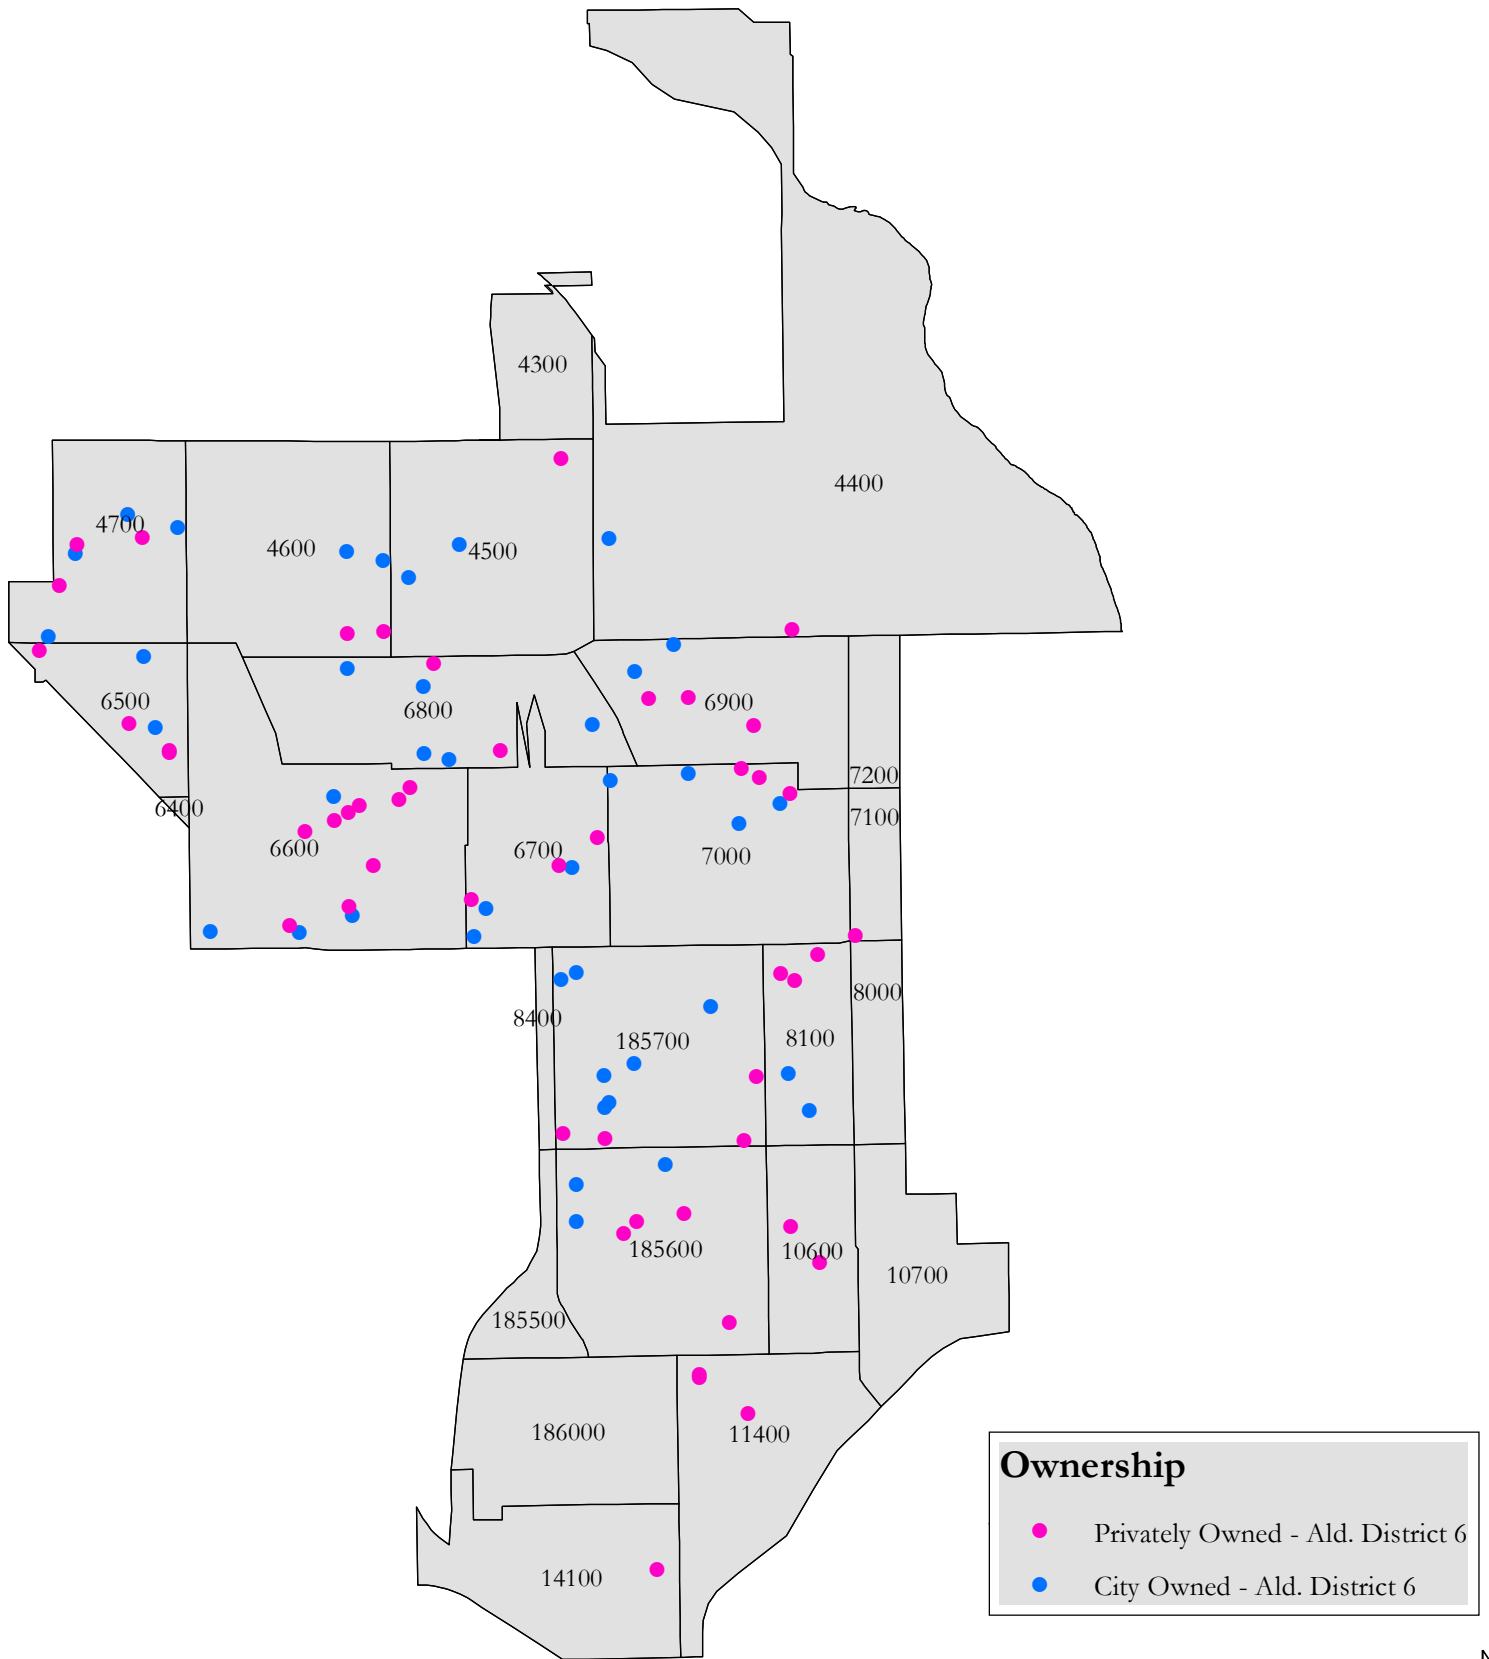

Condemned Buildings - Aldermanic District 6

*by Census Tract

11/21/18 - soc
Data: City of Milwaukee, DNS