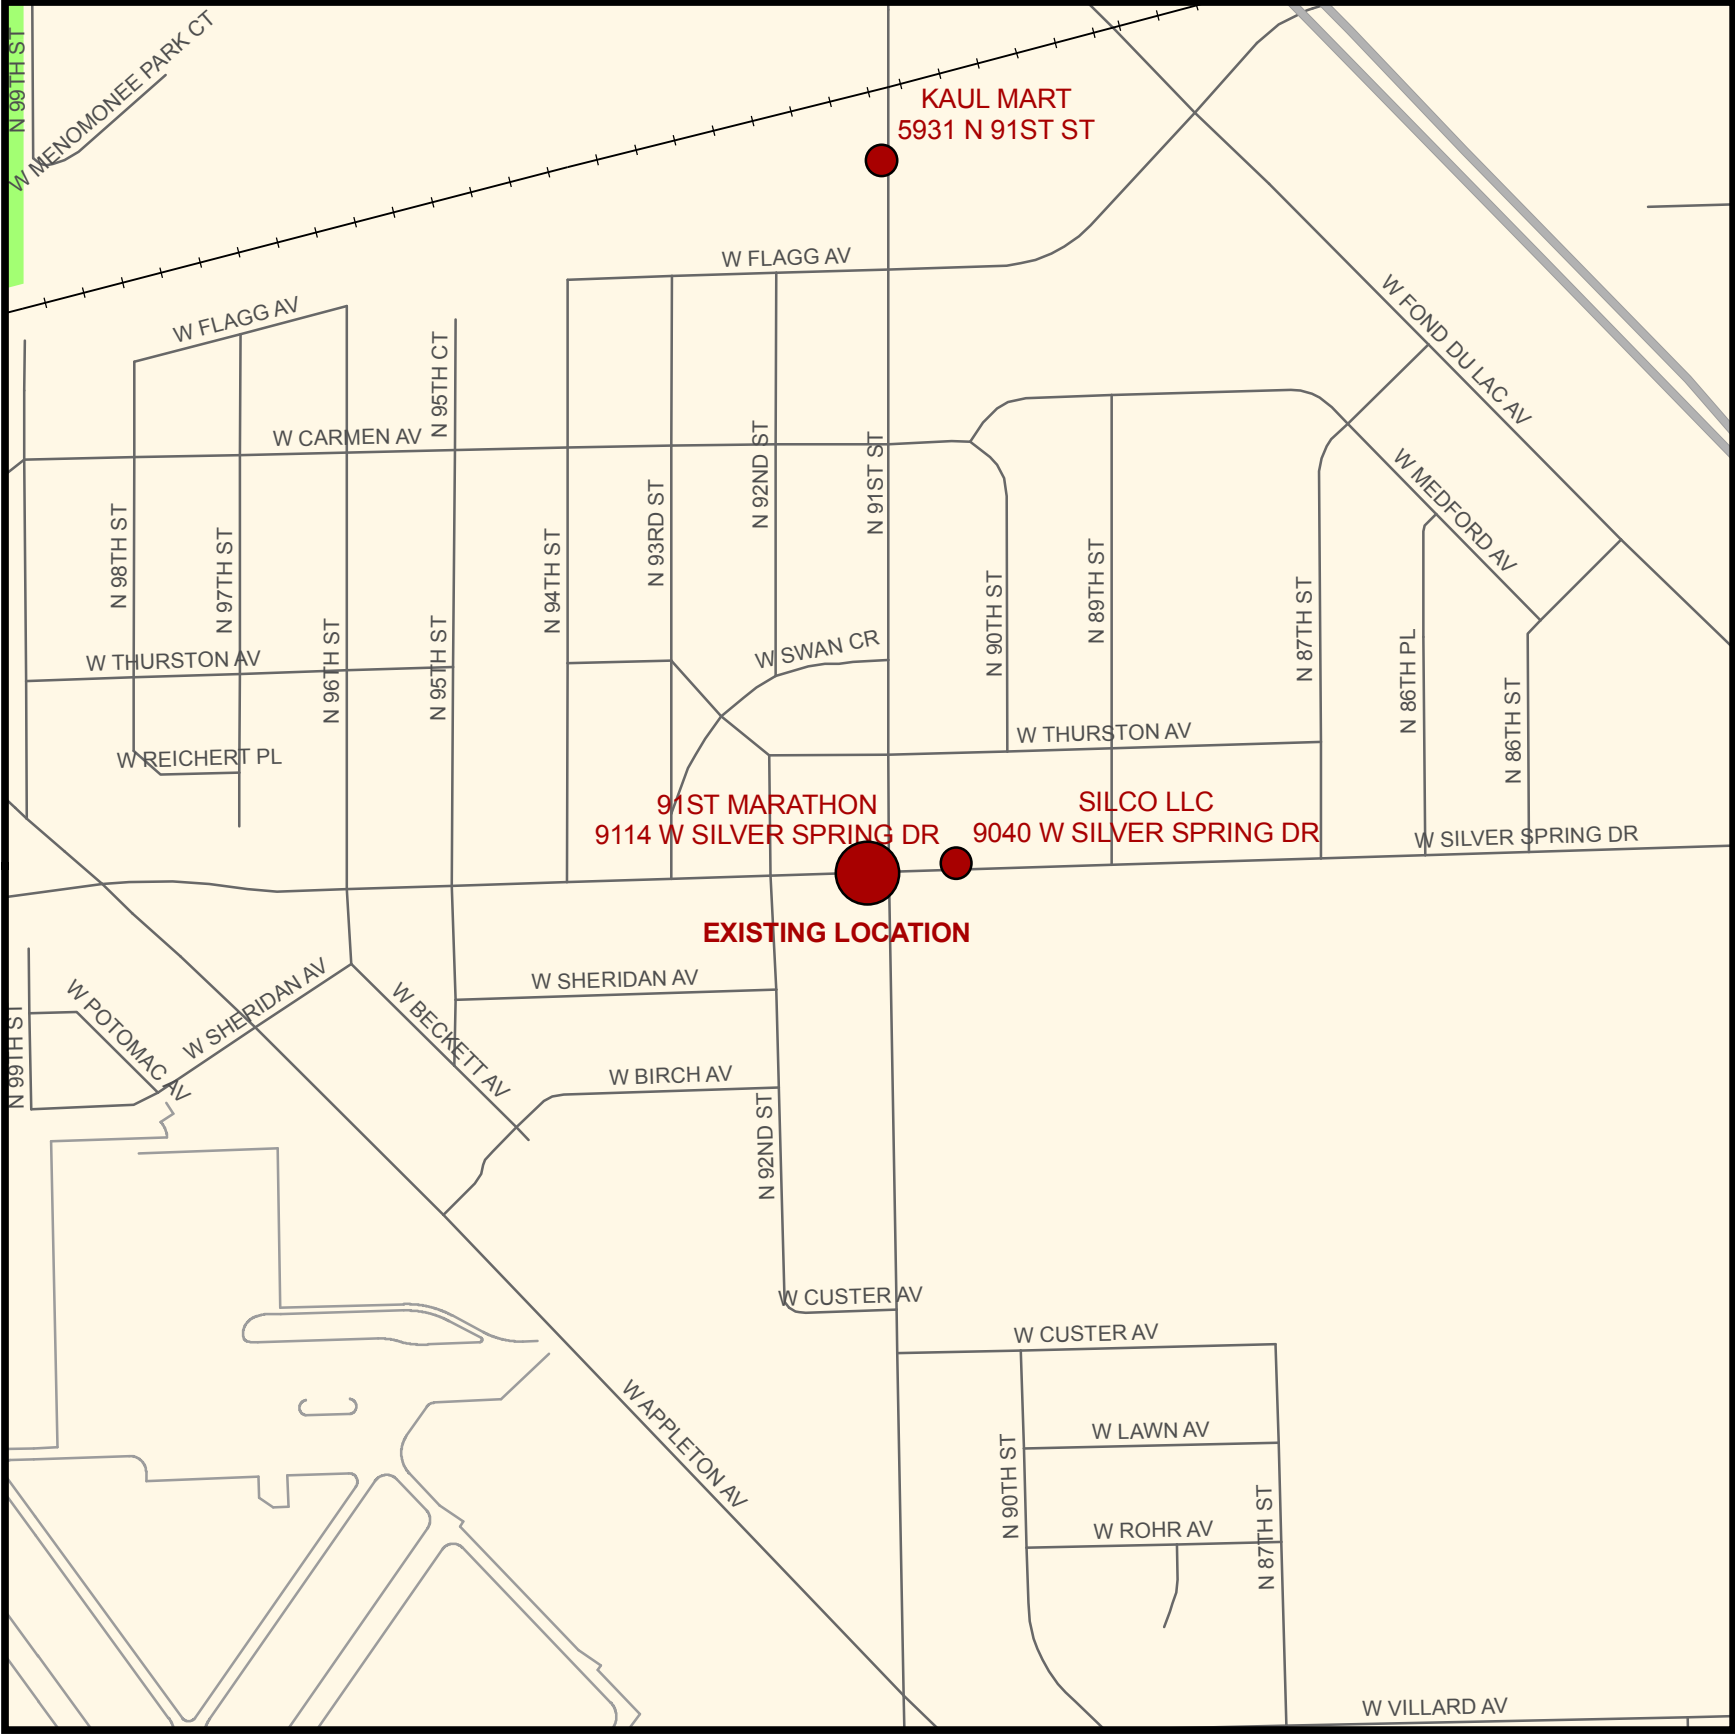

CONVENIENCE FOOD STORES WITHIN A ONE-SQUARE-MILE AREA CENTERED ON 9114 W. SILVER SPRING DRIVE, JUNE 2010

CONVENIENCE FOOD STORE SUMMARY

● 3 TOTAL ESTABLISHMENTS