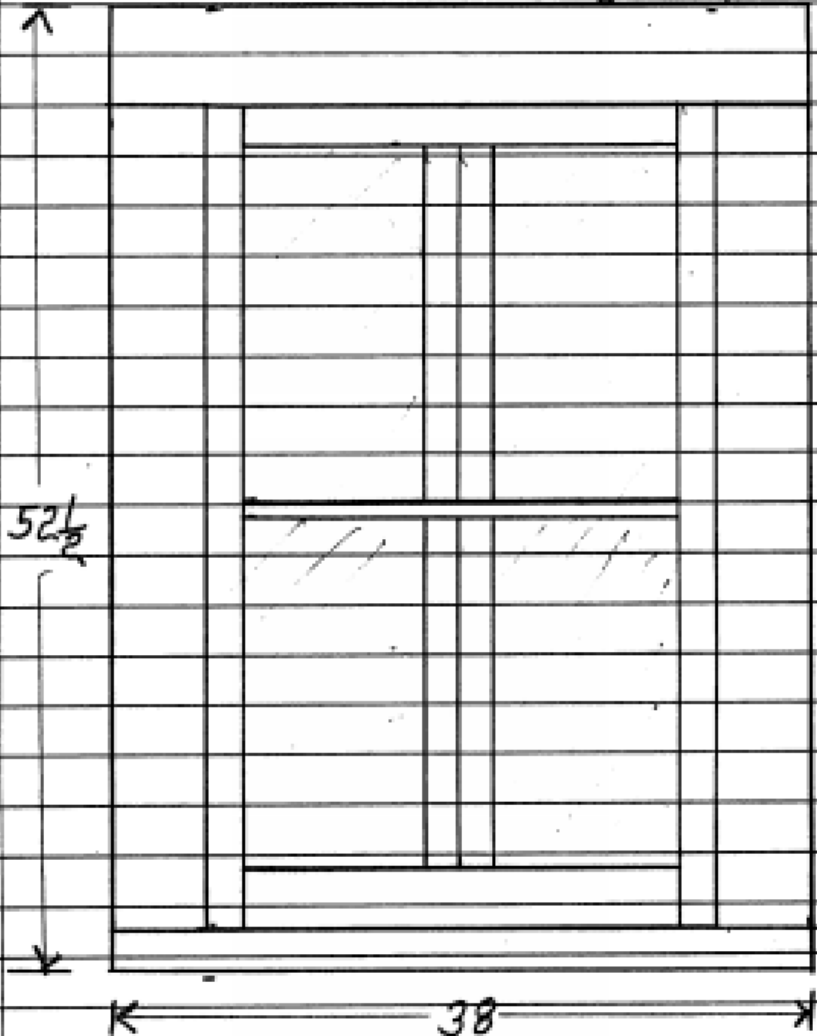

New shingles:

Roofing Shingles / Choose Your Shingle / Pinnacle® Pristine

Safronek Residence 1st Floor Front Bath

RO 30" x 48"

Box size 29 1/2" x 47 1/2"

Sash 28" x 45" approx

Double Hung 2 over 2 : 3 3/4" Vert 1 1/4" check Rail

4 equal Lites Approx 9 3/8" x 19 3/16"

Privacy?
Glass 0

Tempered?
Glass 6

Drawn with 5" Casing to Match
Front Elevation Windows (NOTE TO CONFIRM
Casing Width)