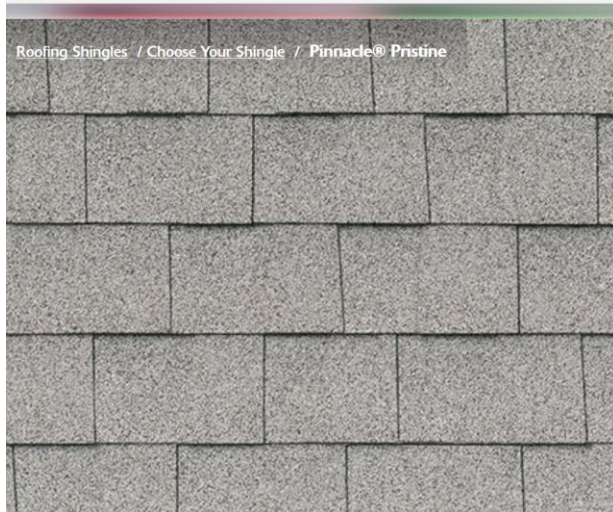

New shingles:

Roofing Shingles / Choose Your Shingle / Pinnacle® Pristine

Safronek Residence 1st Floor Front Bath

RO 30" x 48"

Box size 29 1/2" x 47 1/2"

Sash 28" x 45" approx

Double Hung 2 over 2 : 3 3/4" Vert 1 1/4" check Rail

4 equal Lites Approx 9 3/8" x 19 3/16"

Privacy?
Glass 0

Tempered?
Glass 6

Drawn with 5" Casing to Match
Front Elevation Windows (NOTE TO CONFIRM
Casing Width)