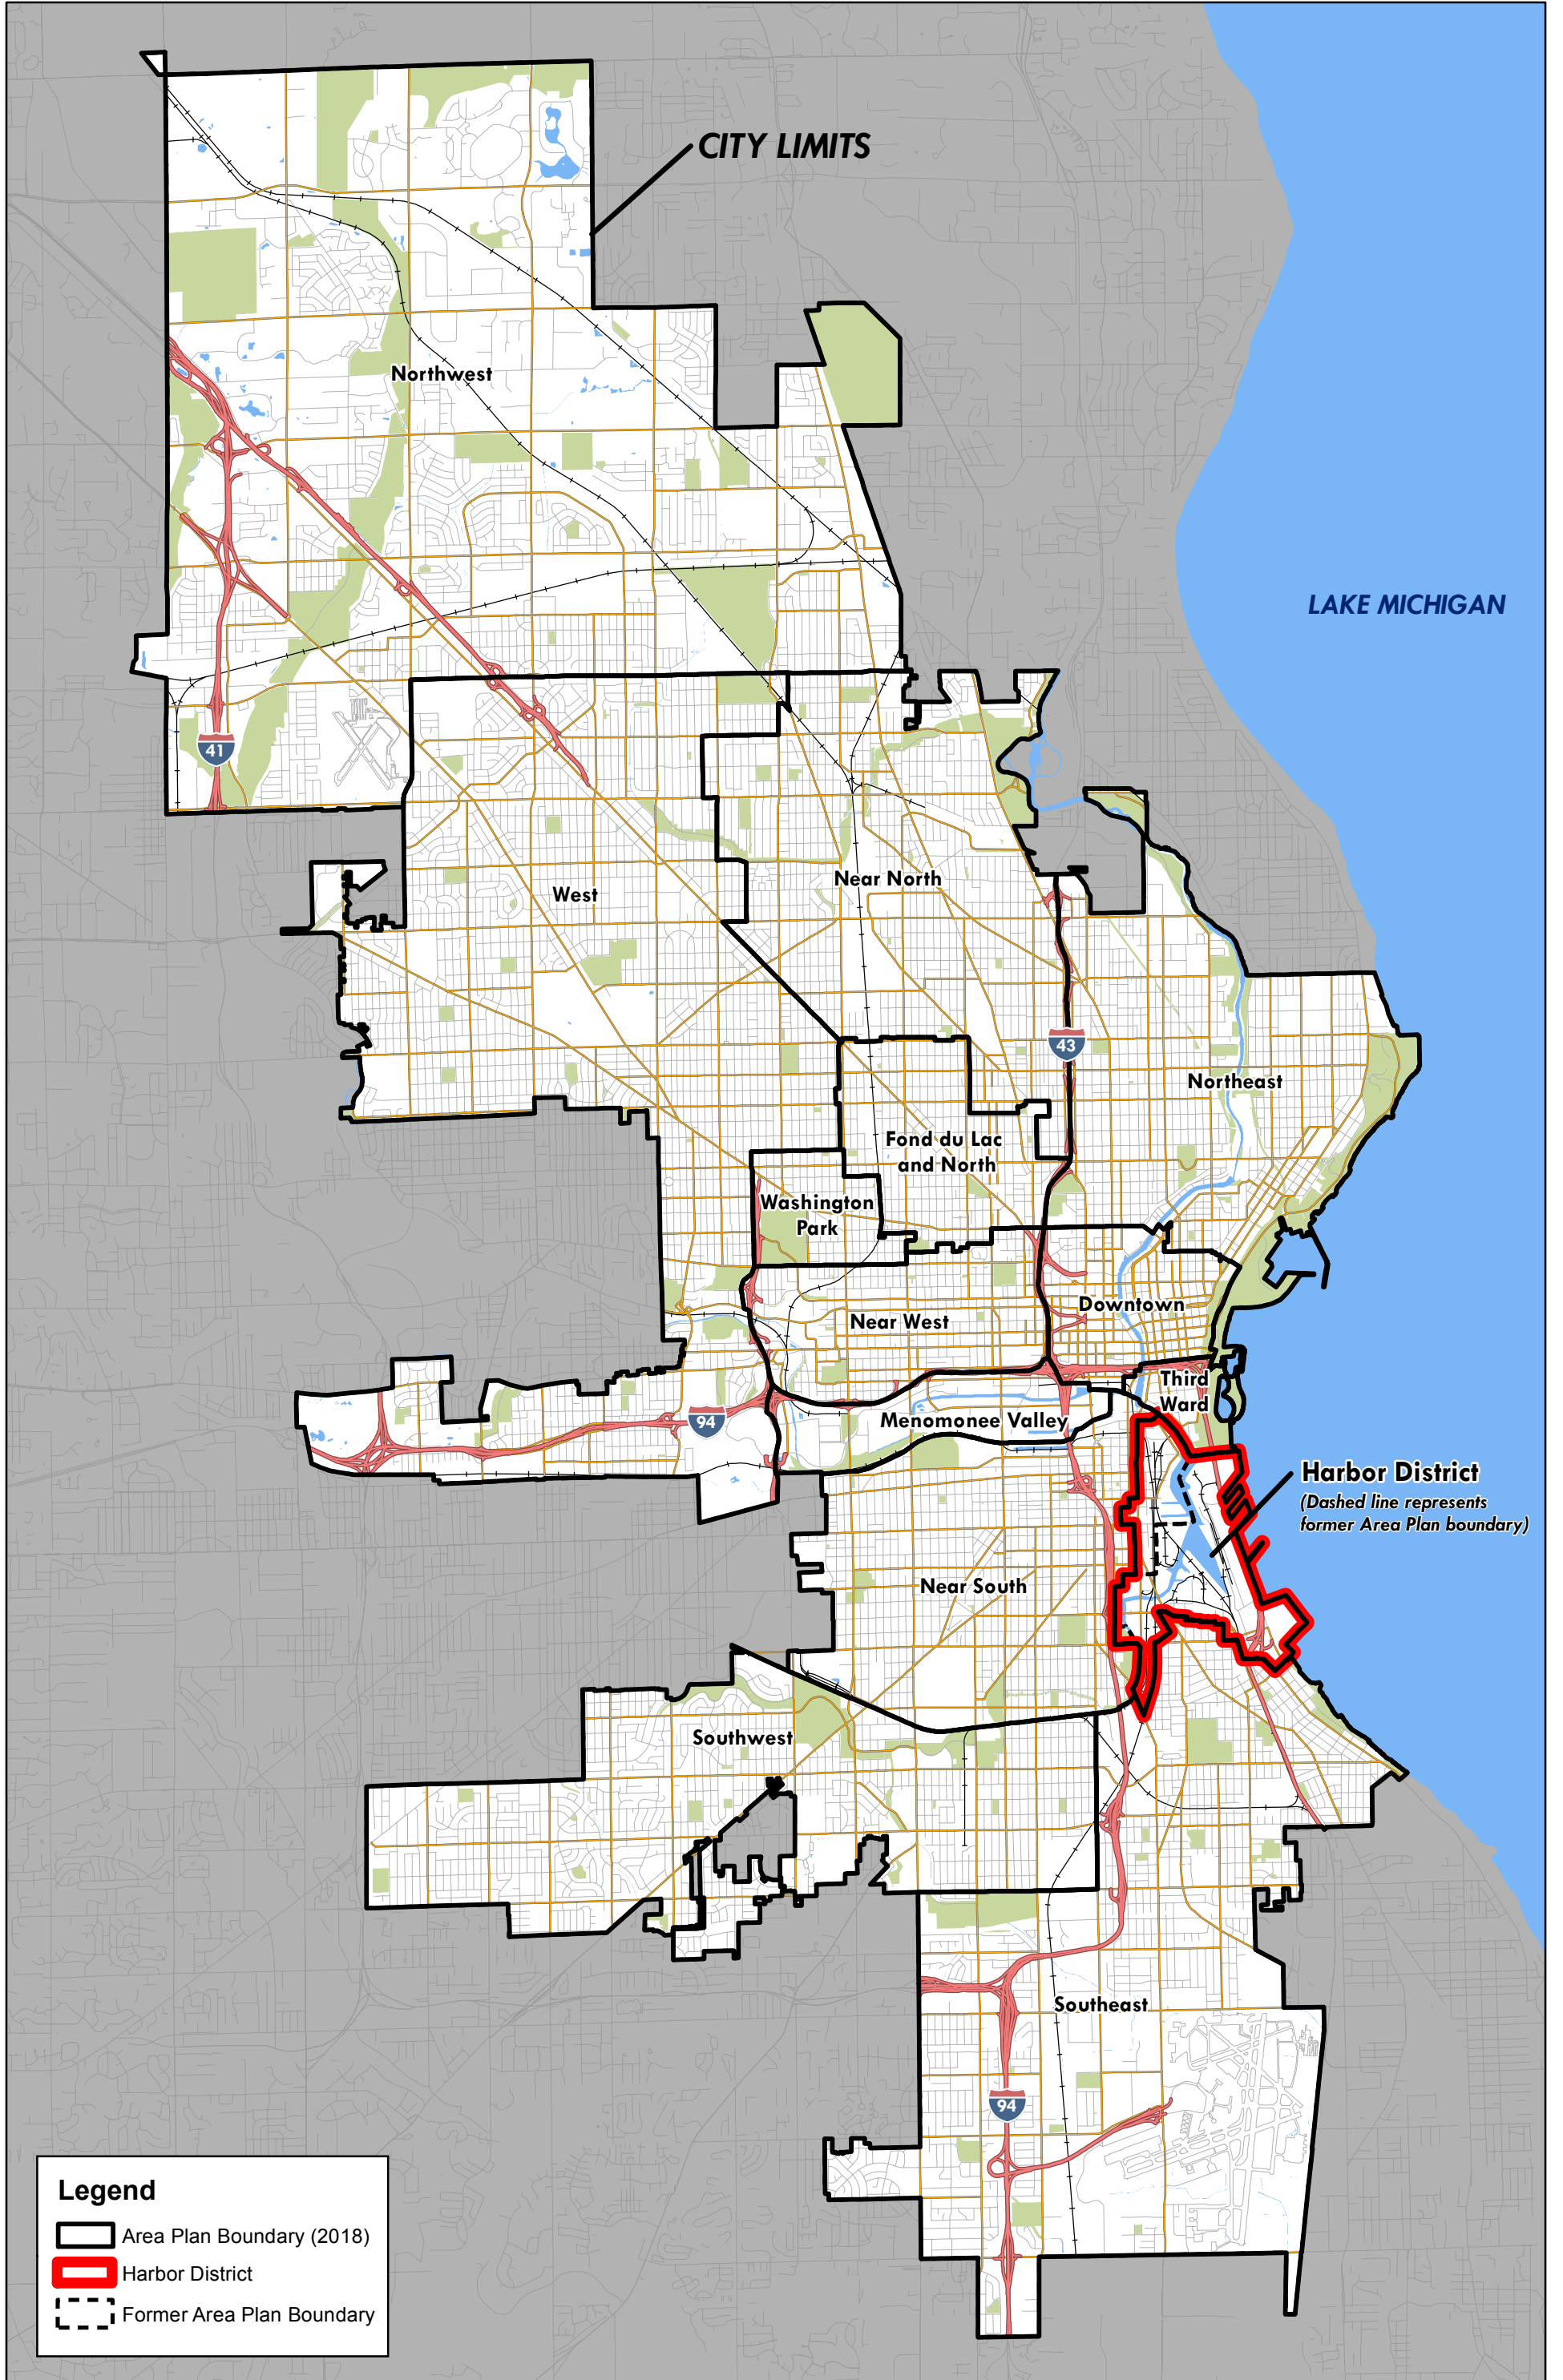

**CITY OF MILWAUKEE**  
**2018 UPDATED AREA COMPREHENSIVE PLAN BOUNDARY MAP**

Prepared by the Department of City Development Planning Division, 11/30/2017  
 Source: DCD Planning Division; Housing Authority of the City of Milwaukee

**Legend**

-  Area Plan Boundary (2018)
-  Harbor District
-  Former Area Plan Boundary