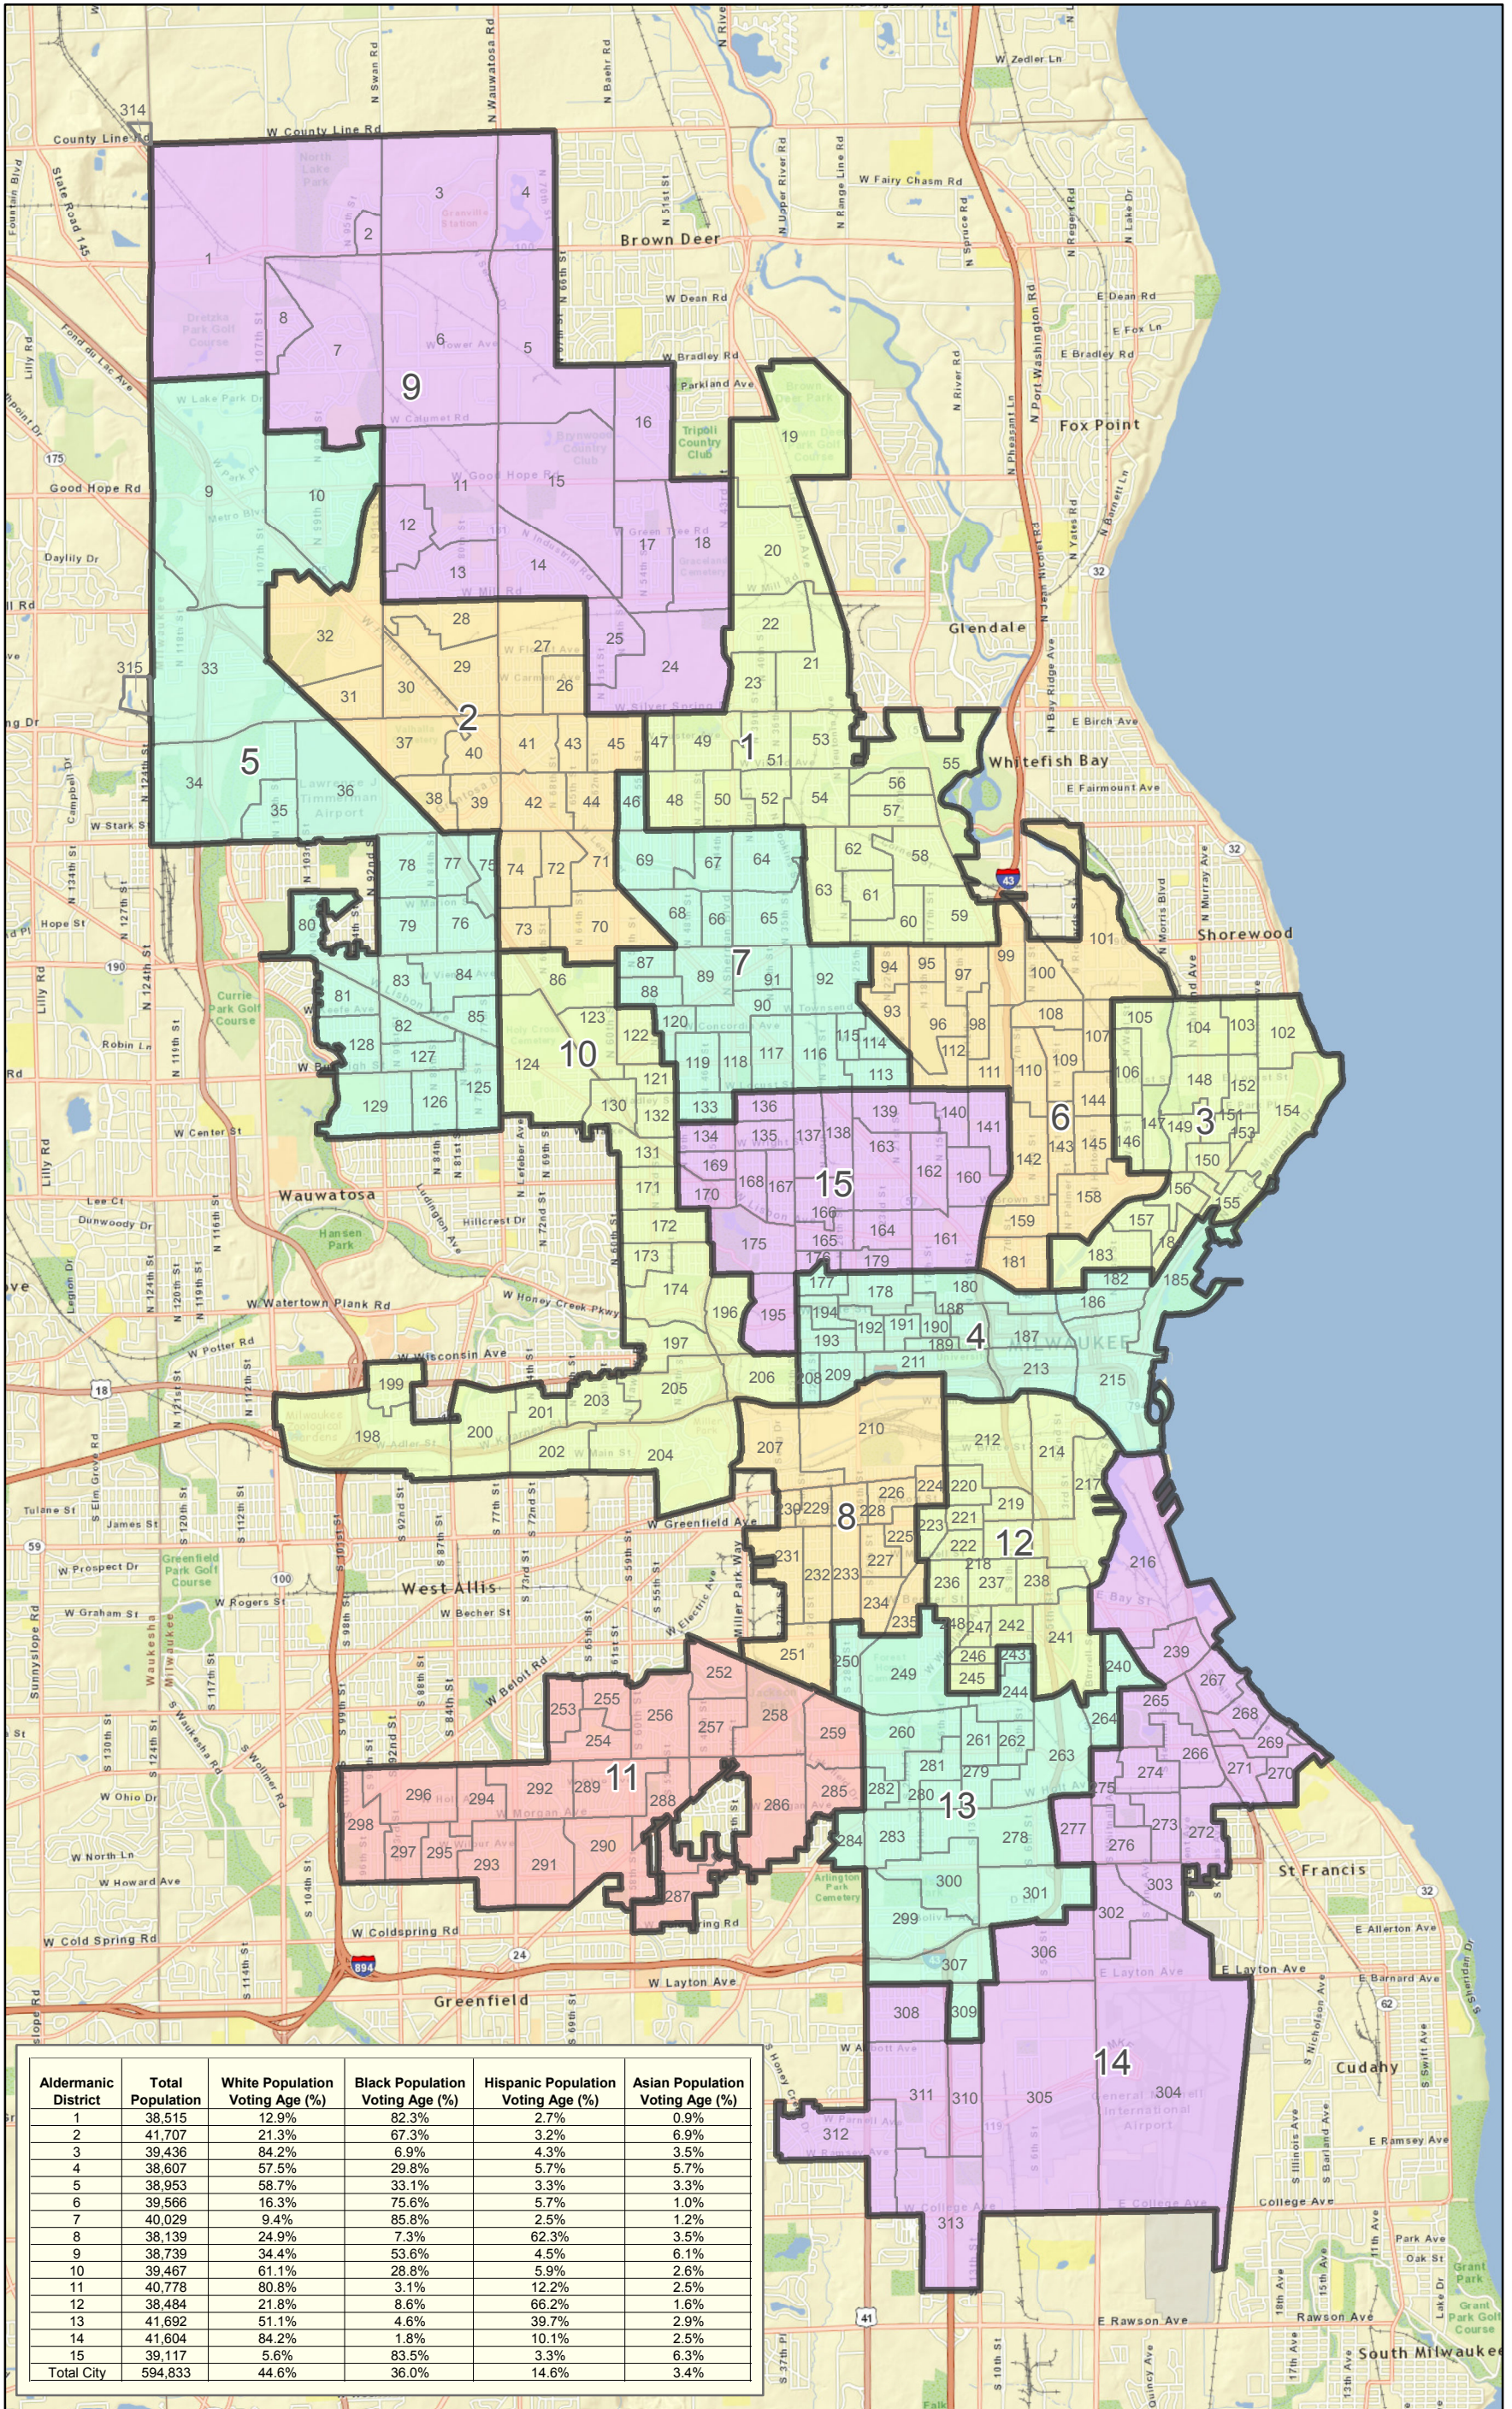

# City of Milwaukee Redistricting Aldermanic Districts - Plan C Milwaukee Latino Redistricting Committee

# City of Milwaukee Redistricting Aldermanic Districts - Plan C Milwaukee Latino Redistricting Committee with 2010 Census Race / Ethnic Populations as Background

# City of Milwaukee Redistricting Aldermanic Districts - Plan C Milwaukee Latino Redistricting Committee with 2004 Aldermanic Districts as Background