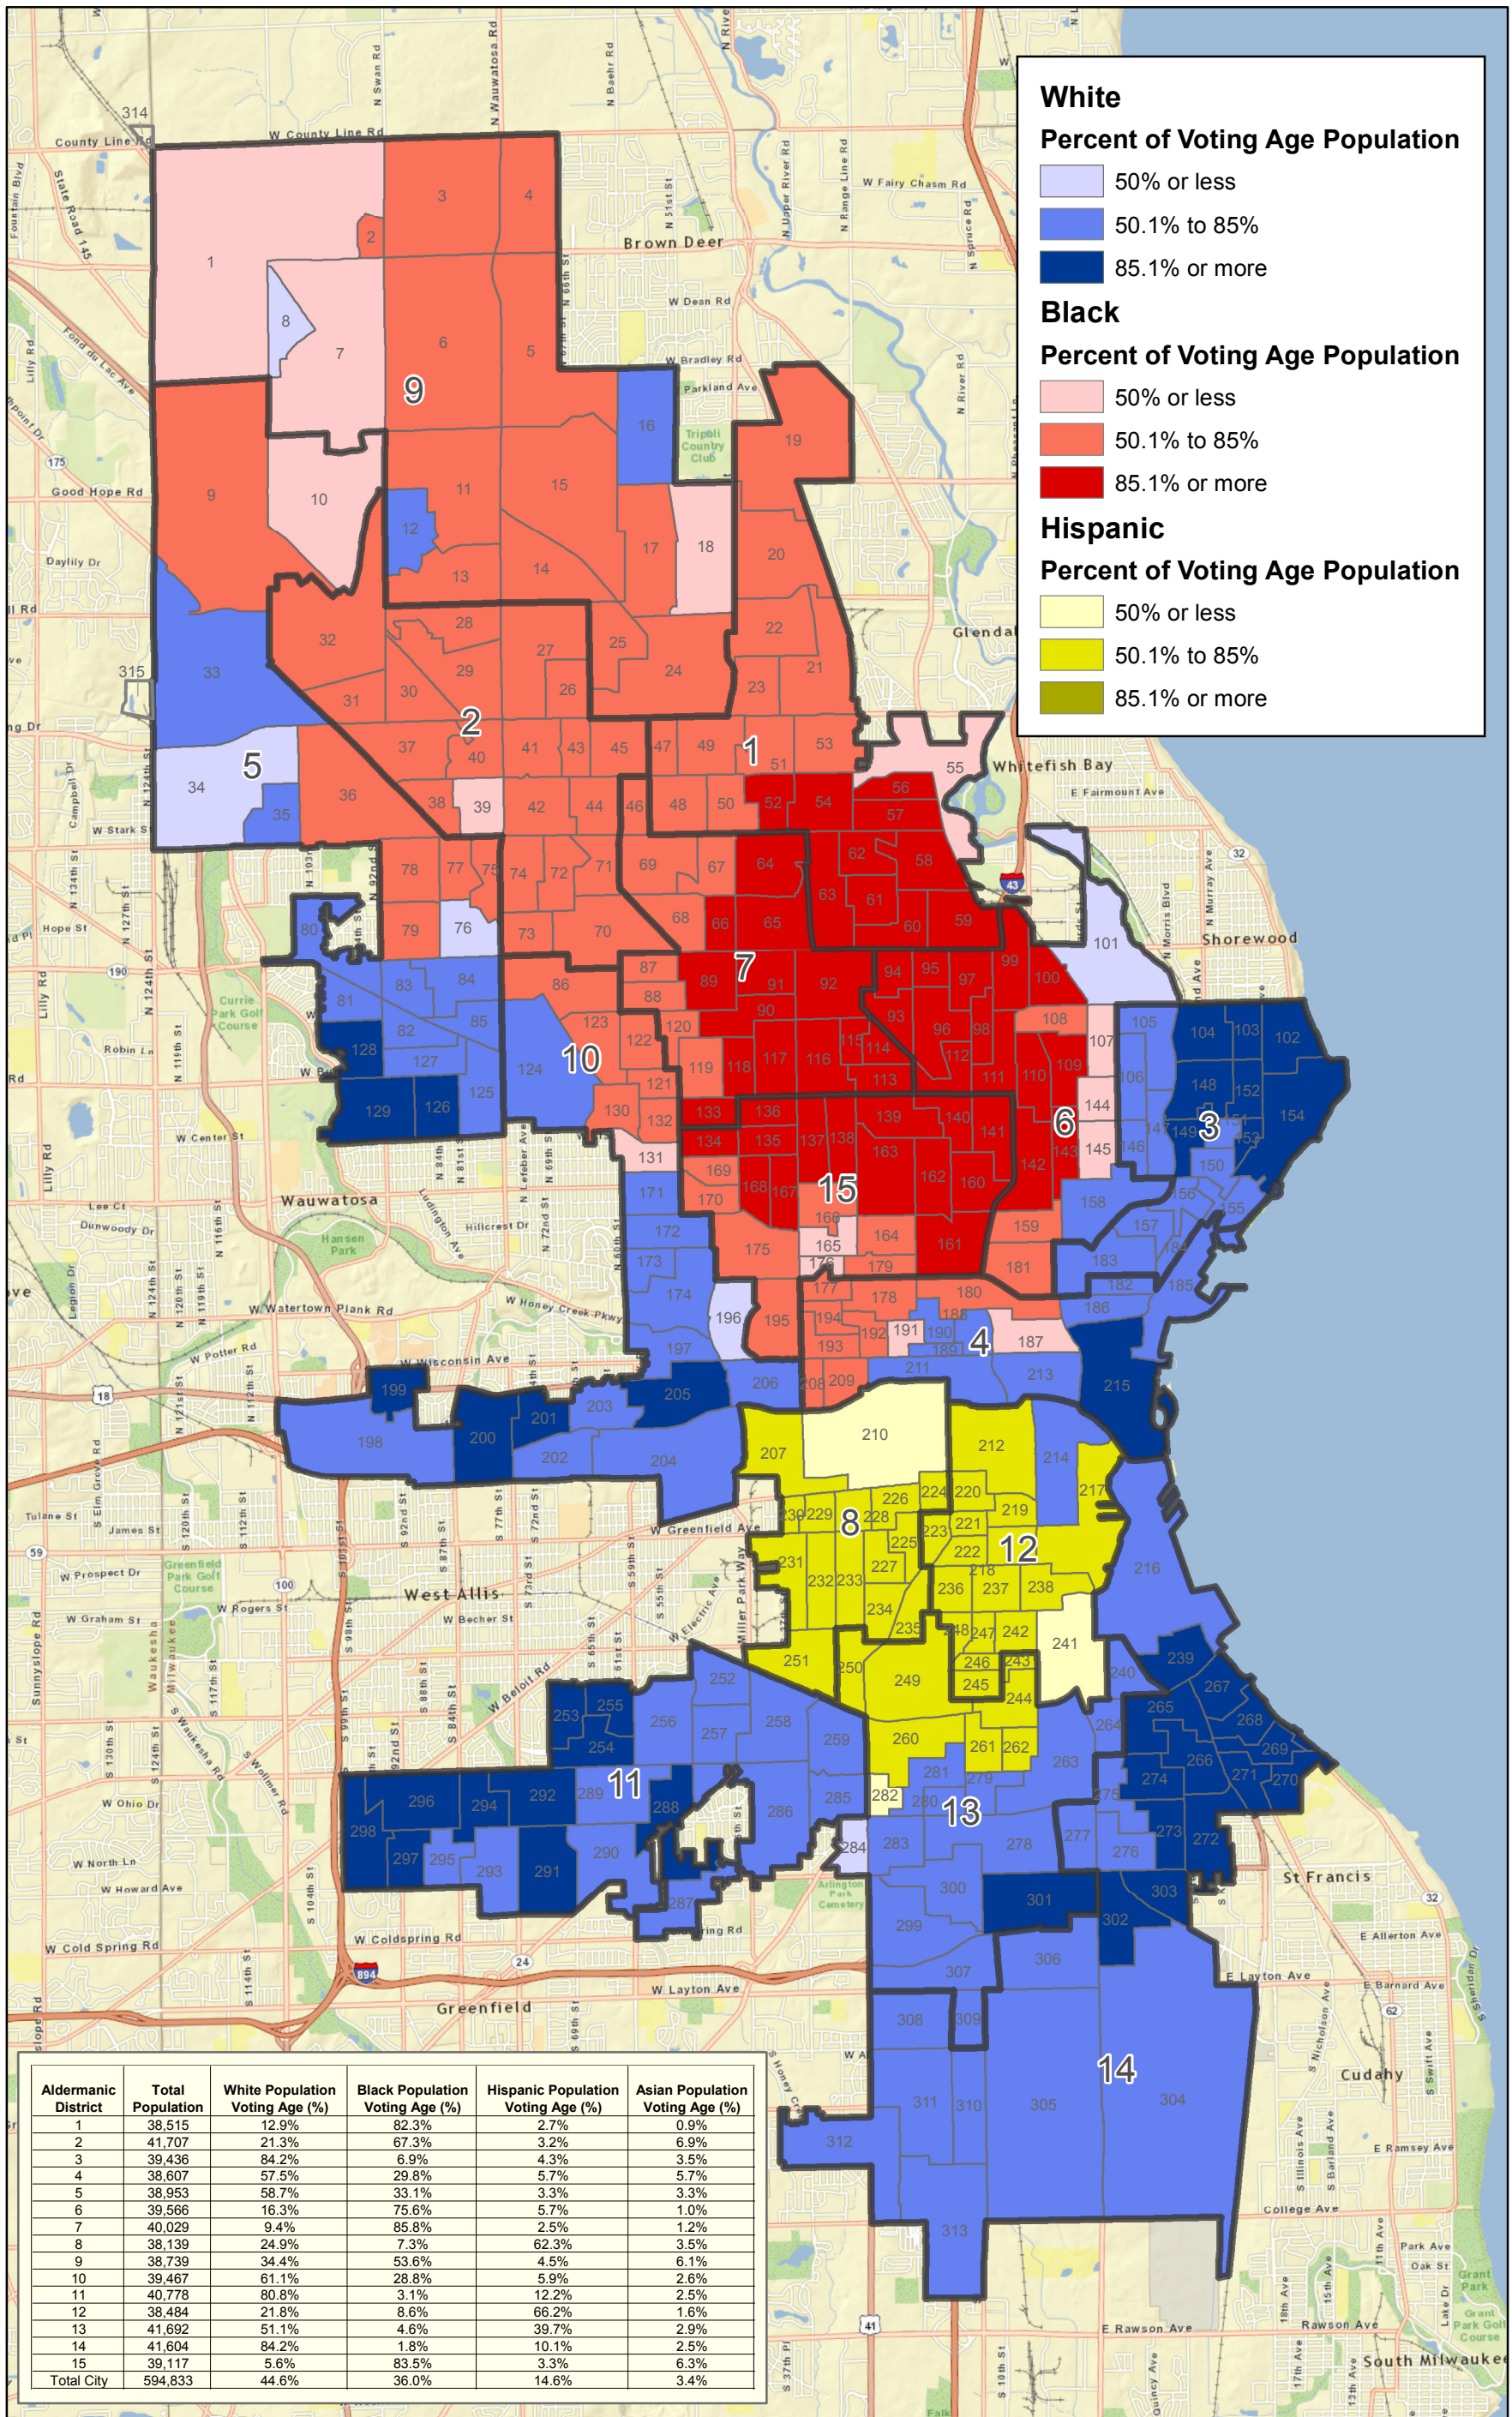

# City of Milwaukee Redistricting Aldermanic Districts - Plan C Milwaukee Latino Redistricting Committee

# City of Milwaukee Redistricting Aldermanic Districts - Plan C Milwaukee Latino Redistricting Committee with 2010 Census Race / Ethnic Populations as Background

# City of Milwaukee Redistricting Aldermanic Districts - Plan C Milwaukee Latino Redistricting Committee with 2004 Aldermanic Districts as Background