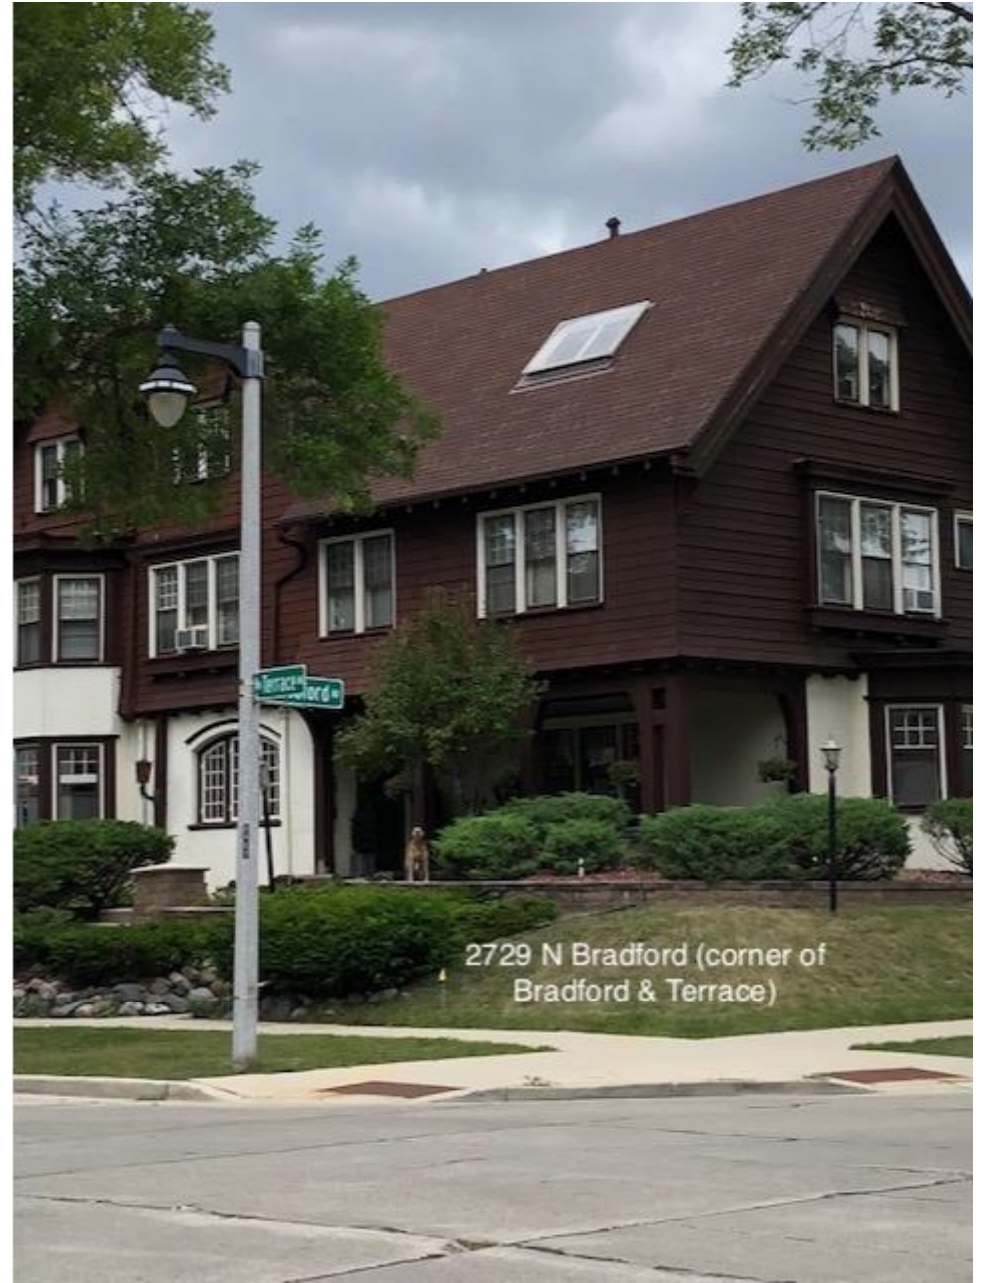

View from slightly NE looking
across street at Terrace near intersection
of Bellevue

View from across street of Terrace,
looking toward the West

View of 2581 N Terrace from
Sidewalk to the SE (in front of
neighbor at 2571 N Terrace).
Note: most of Subject Building

View of 2581 (upper unit , on the left)
from the shared Driveway of
both condo units on Terrace Ave
Looking to the West

Skylights,
Copenhagen,
Denmark