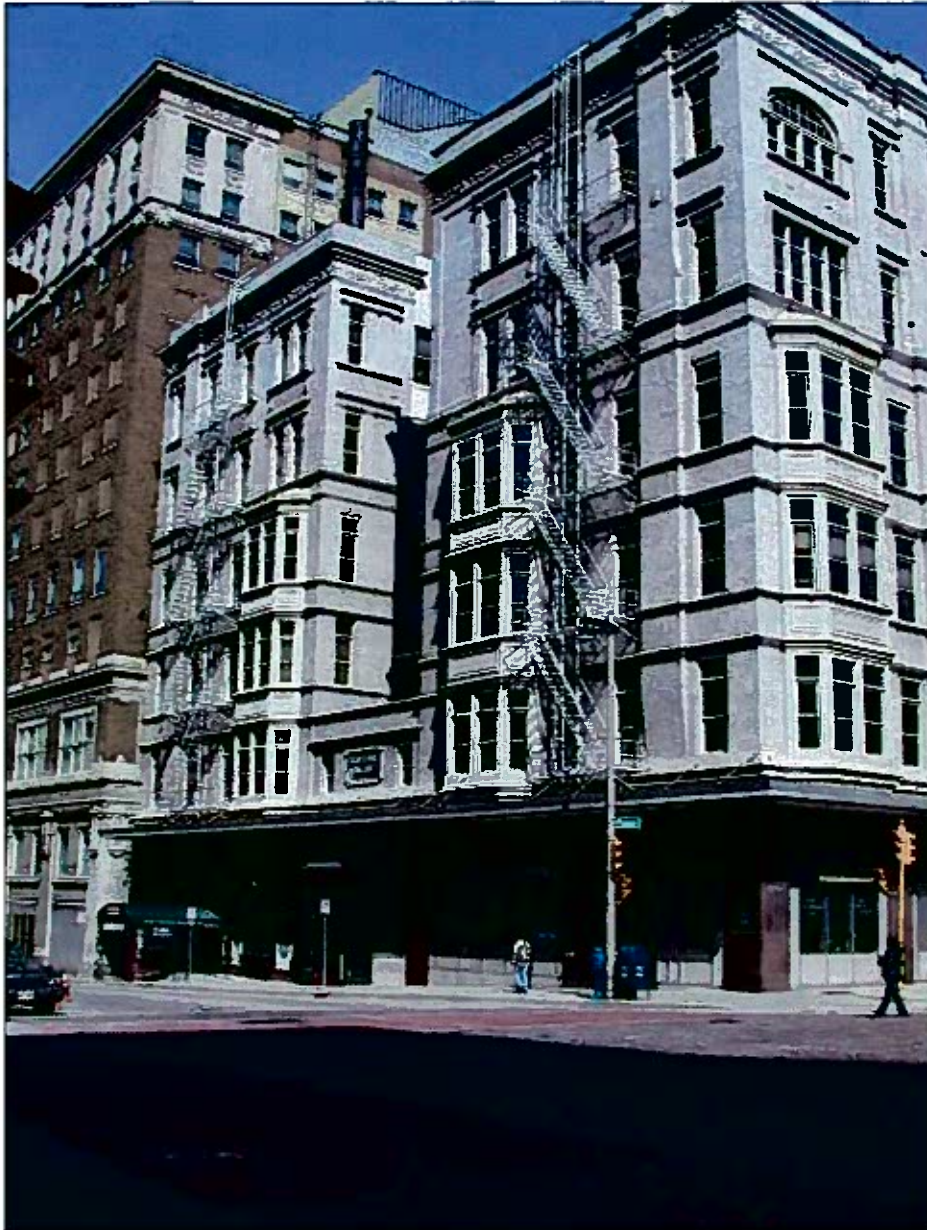

CCF 070632 759 N Milwaukee St 5-5-2008
Looking NW'ly across Milwaukee & Mason
at E face of building facade

CCF 070632 759 N Milwaukee St 5-5-2008
Looking NW'ly across Milwaukee & Mason
at N face of building facade

CCF 070632 759 N Milwaukee St 5-5-2008
Looking NW'ly from Mason St at existing
covered walk and platform w/ ramp and steps

CCF 070632 759 N Milwaukee St 5-5-2008
Looking E across alley at S building entrance in
alley