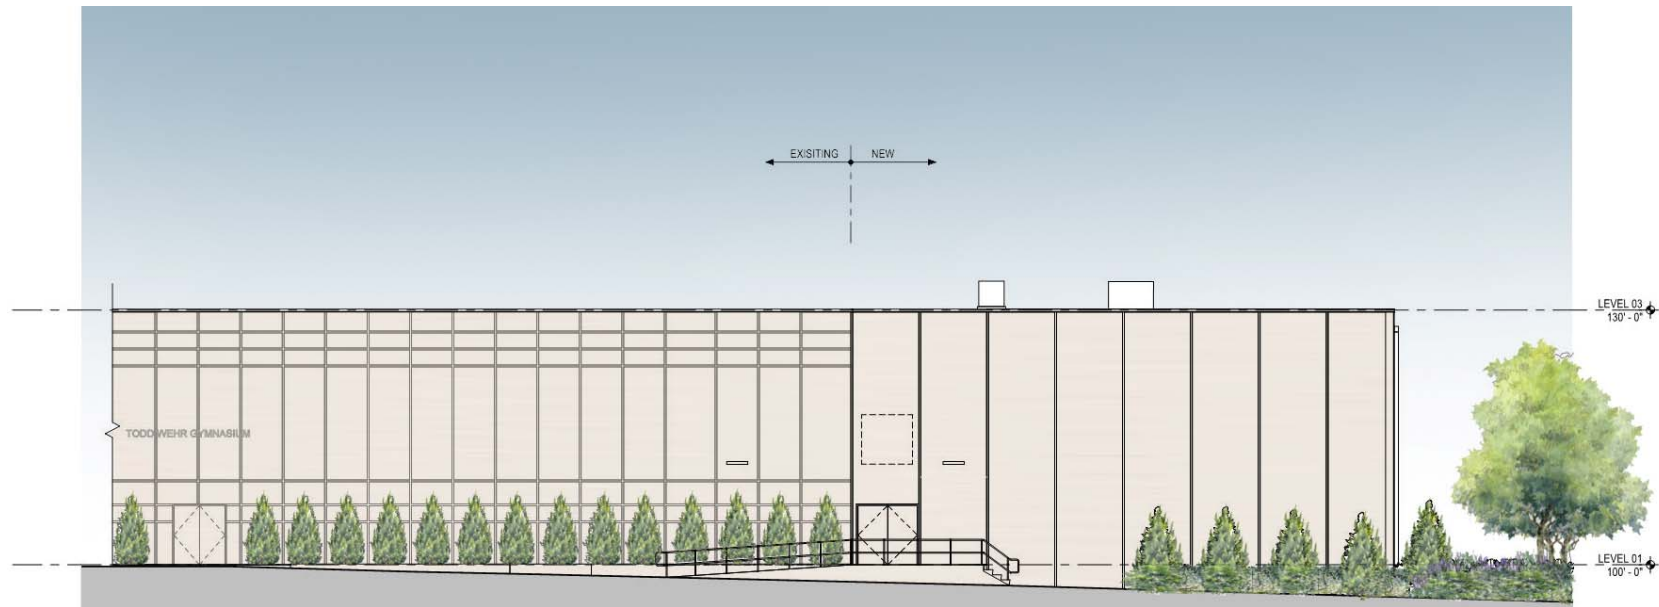

File No. 210052. A substitute ordinance relating to the First Amendment to the Detailed Planned Development known as Kilbourn Square, Phase 1 to increase the square footage of the previously approved gymnasium expansion area for the Milwaukee Academy of Science located at 2000 West Kilbourn Avenue, on the north side of West Kilbourn Avenue, west of North 20th Street, in the 4th Aldermanic District.

Milwaukee Academy of Science - Gymnasium Addition

2000 W. KILBOURN AVENUE,
MILWAUKEE, WI 53233

Vicinity Map

Site

Area beyond the previously approved Phase 2 footprint

Plan and Landscape

New Signage

Building Elevations

North

South

Building Elevations

East

HGA

Building Elevations

West

Existing

Proposed

Proposed

Previously Approved

DETAIL PLANNED DEVELOPMENT SITE PLAN

- Legend
- + Lightpole
 - Catch basin
 - Catch basin (Elev. 2.0')
 - Sidewalk ramp
 - # Hydrant
 - Concrete curb
 - Underground telephone line