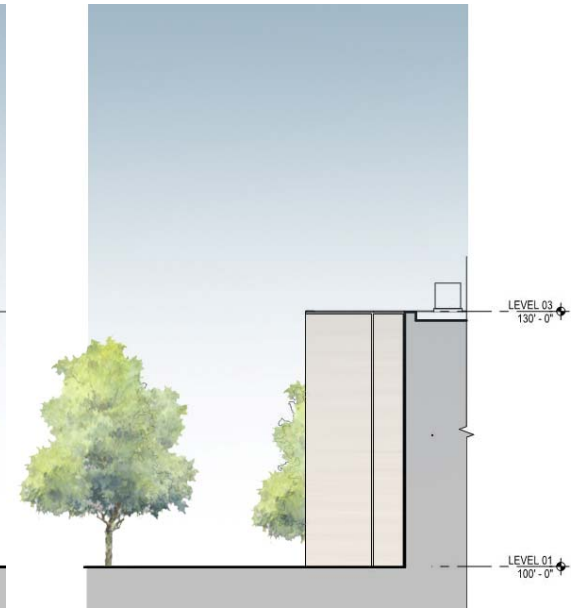

File No. 210052. Site Context Photos.

Aerial view looking south

View from internal drive looking south-west

View from parking lot looking west

File No. 210052. Consistency with Area Plan.

Near West Side Plan

Milwaukee Academy of Science - Gymnasium Addition

2000 W. KILBOURN AVENUE,
MILWAUKEE, WI 53233

Vicinity Map

Site

Area beyond the previously approved Phase 2 footprint

Plan and Landscape

New Signage

Building Elevations

North

South

Building Elevations

East

HGA

Building Elevations

West

Existing

Proposed

Proposed

Previously Approved

DETAIL PLANNED DEVELOPMENT SITE PLAN

- Legend
- + Lightpole
 - Catch basin
 - Catch basin (Elev. 2.0')
 - Sidewalk ramp
 - # Hydrant
 - Concrete curb
 - Underground telephone line