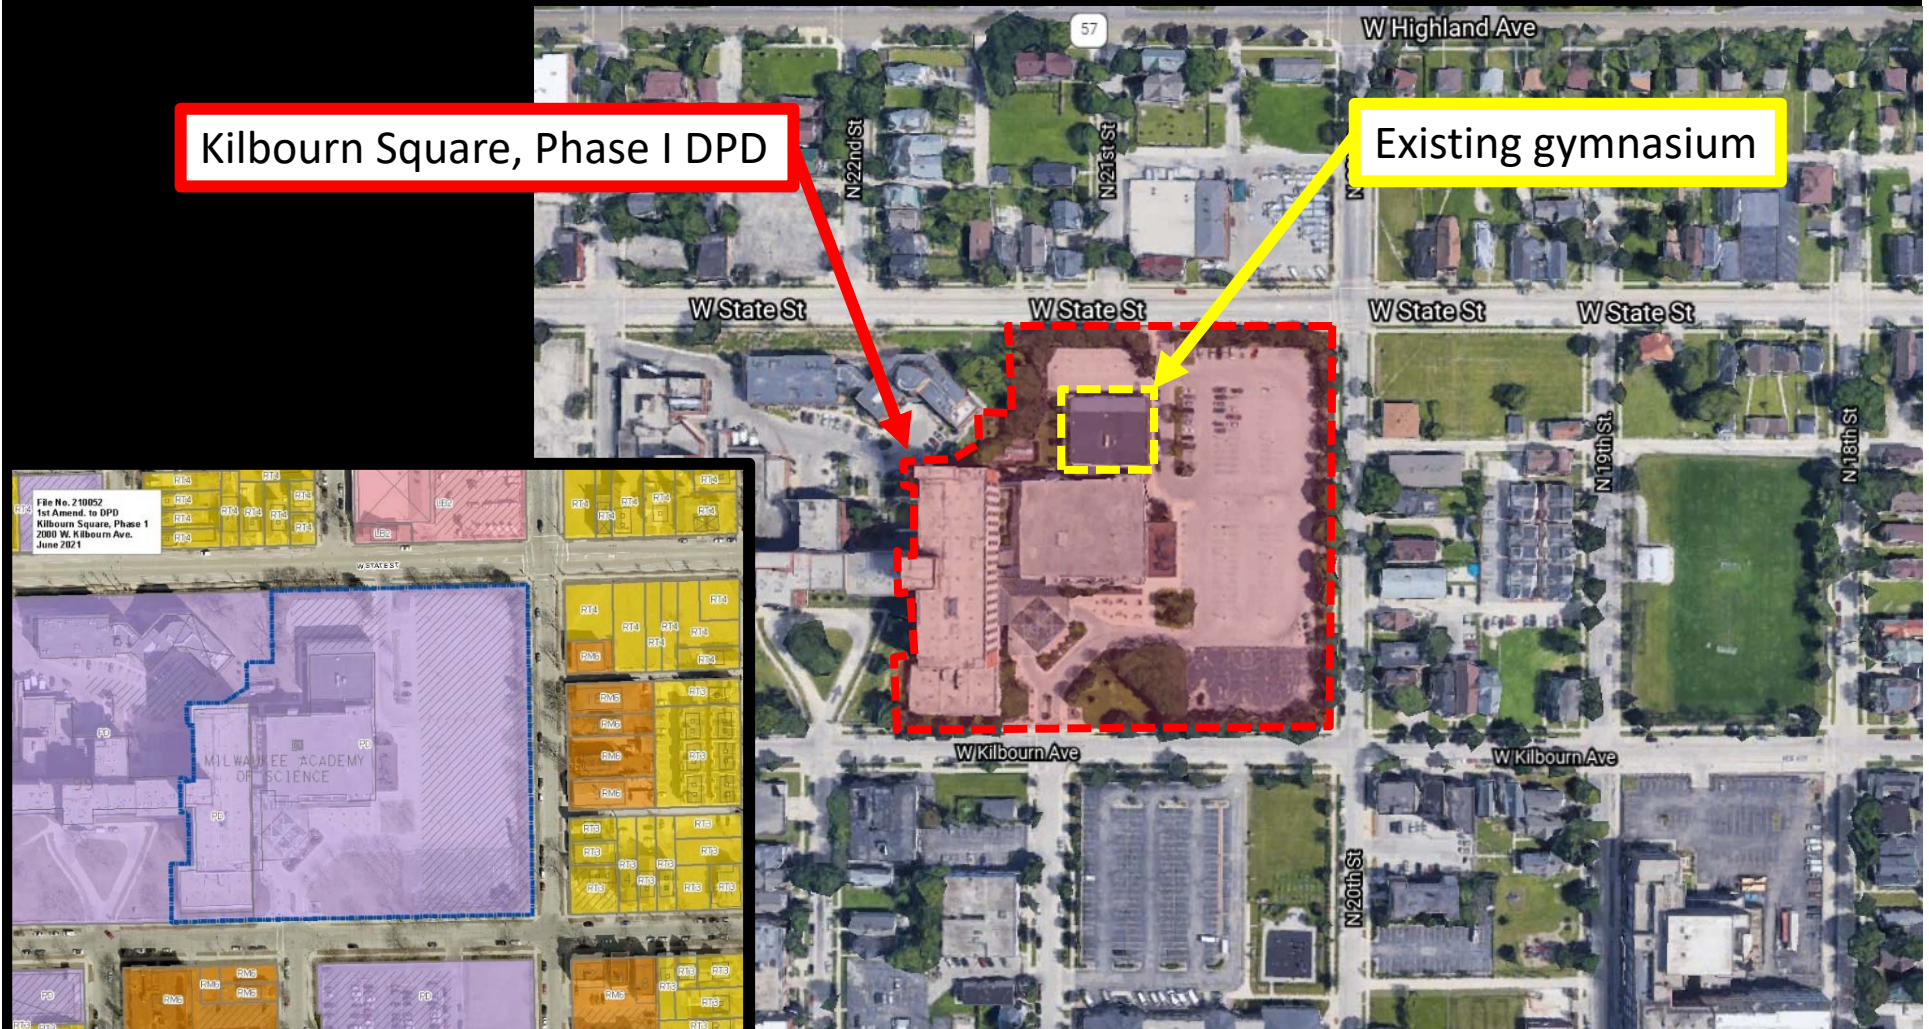

File No. 210052. A substitute ordinance relating to the First Amendment to the Detailed Planned Development known as Kilbourn Square, Phase 1 to increase the square footage of the previously approved gymnasium expansion area for the Milwaukee Academy of Science located at 2000 West Kilbourn Avenue, on the north side of West Kilbourn Avenue, west of North 20th Street, in the 4th Aldermanic District.

File No. 210052. Site Context Photos.

Aerial view looking south

View from internal drive looking south-west

View from parking lot looking west

File No. 210052. Consistency with Area Plan.

Near West Side Plan

Milwaukee Academy of Science - Gymnasium Addition

2000 W. KILBOURN AVENUE,
MILWAUKEE, WI 53233

Vicinity Map

Site

Area beyond the previously approved Phase 2 footprint

Plan and Landscape

New Signage

Building Elevations

Proposed

Proposed

Previously Approved

DETAIL PLANNED DEVELOPMENT SITE PLAN

- Legend
- + Lightpole
 - Catch basin
 - Catch basin (Elev. 2.0')
 - Sidewalk ramp
 - # Hydrant
 - Concrete curb
 - Underground telephone line