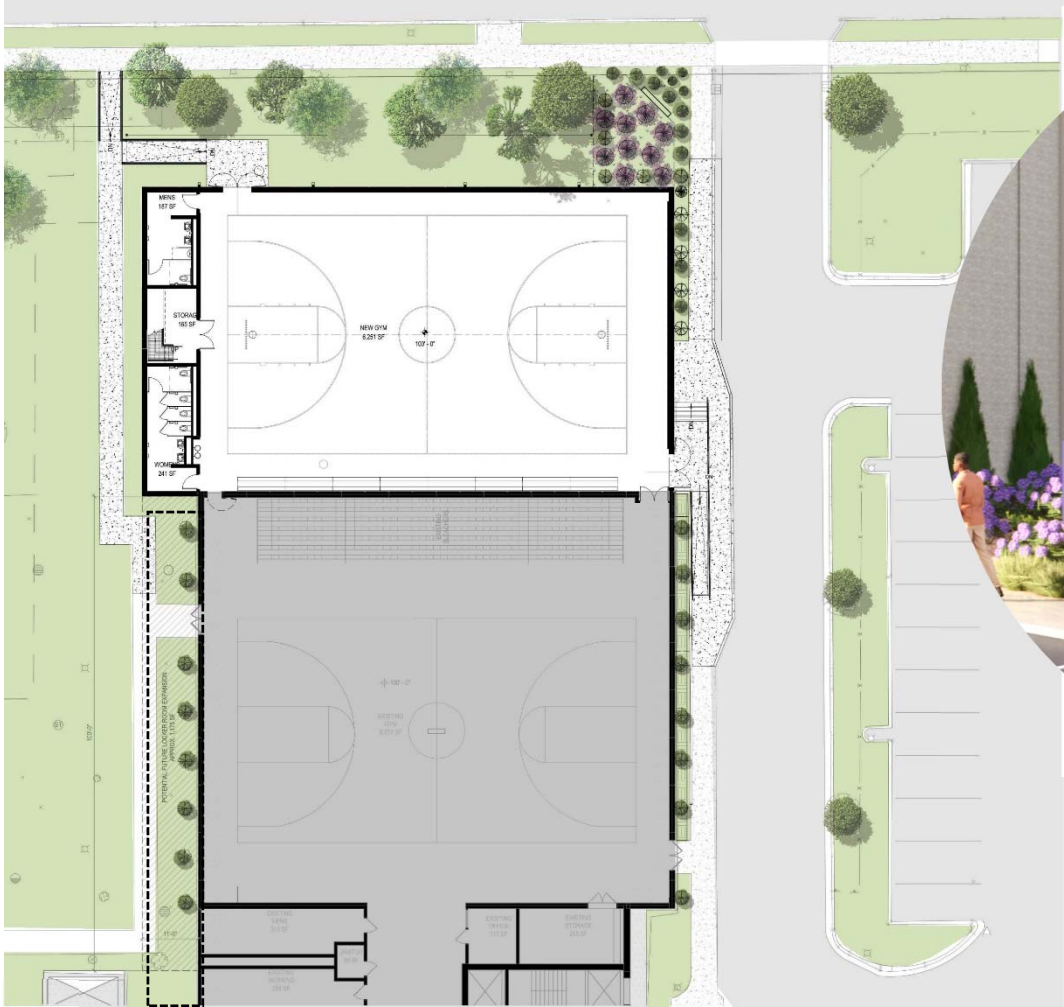

File No. 210052. A substitute ordinance relating to the First Amendment to the Detailed Planned Development known as Kilbourn Square, Phase 1 to increase the square footage of the previously approved gymnasium expansion area for the Milwaukee Academy of Science located at 2000 West Kilbourn Avenue, on the north side of West Kilbourn Avenue, west of North 20th Street, in the 4th Aldermanic District.

File No. 210052. Site Context Photos.

Aerial view looking south

View from internal drive looking south-west

View from parking lot looking west

File No. 210052. Consistency with Area Plan.

Near West Side Plan

Milwaukee Academy of Science - Gymnasium Addition

2000 W. KILBOURN AVENUE,
MILWAUKEE, WI 53233

Vicinity Map

Site

Area beyond the previously approved Phase 2 footprint

Plan and Landscape

New Signage

Building Elevations

North

South

Building Elevations

East

HGA

Building Elevations

West

Existing