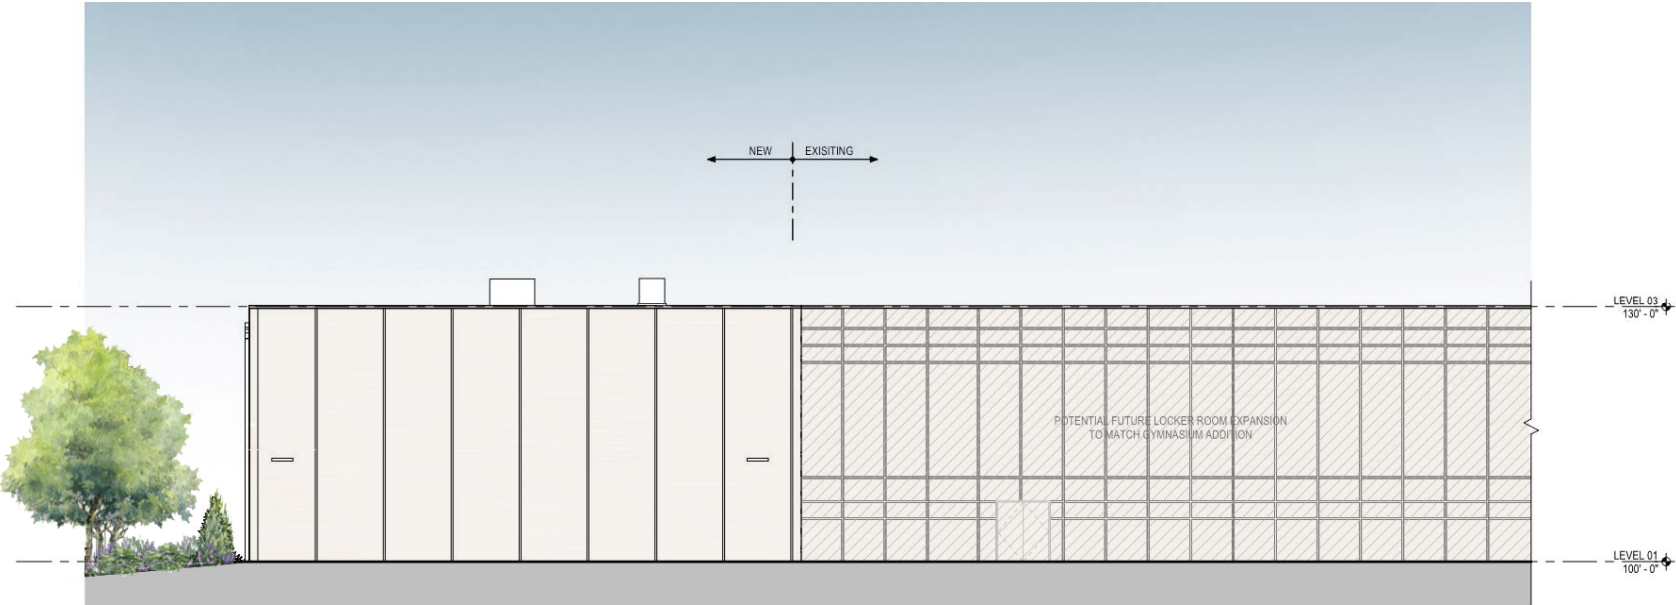

North

South

Building Elevations

East

HGA

Building Elevations

West

Existing

Proposed

Proposed

Previously Approved

DETAIL PLANNED DEVELOPMENT SITE PLAN

- Legend
- + Lightpole
 - Catch basin
 - Catch basin (Elev. 2.0')
 - Sidewalk ramp
 - # Hydrant
 - Concrete curb
 - Underground telephone line