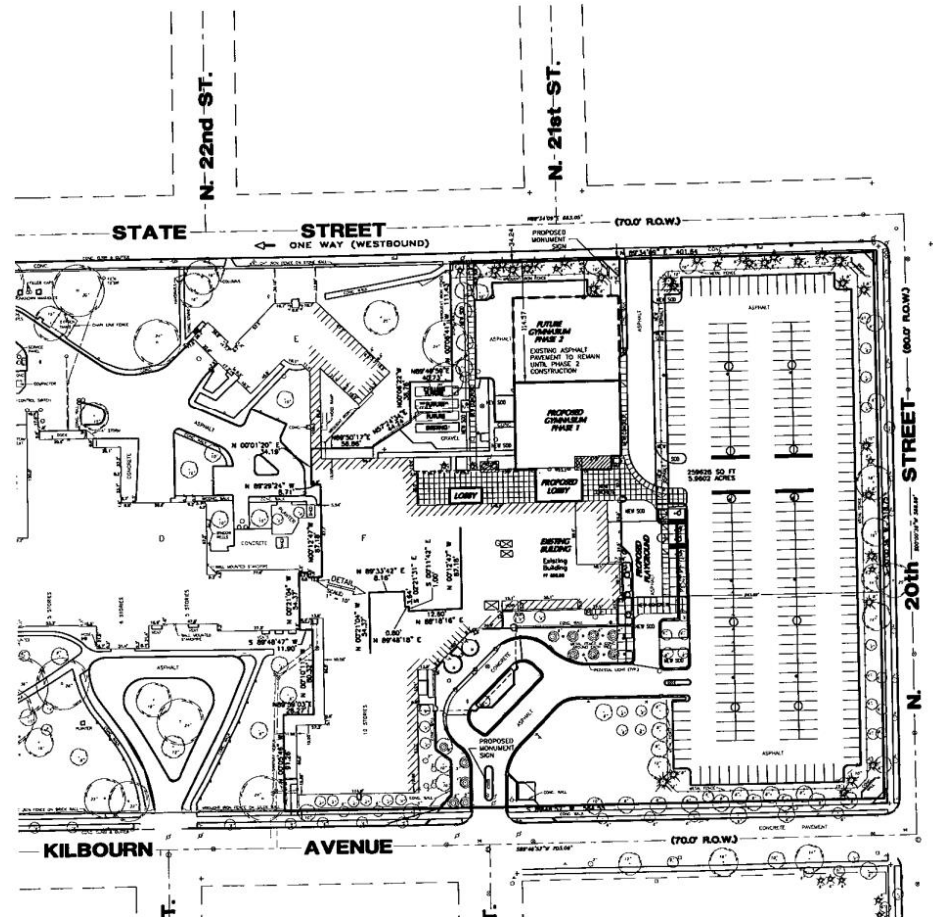

Previously Approved

DETAIL PLANNED DEVELOPMENT SITE PLAN