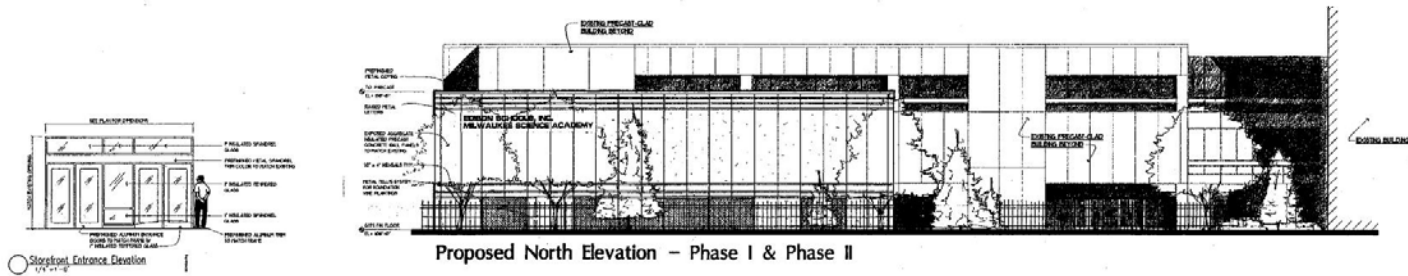

Previously Approved

Milwaukee Science Academy - Proposed Gymnasium Addition

Project No. 98328-1
Date March 14, 2000