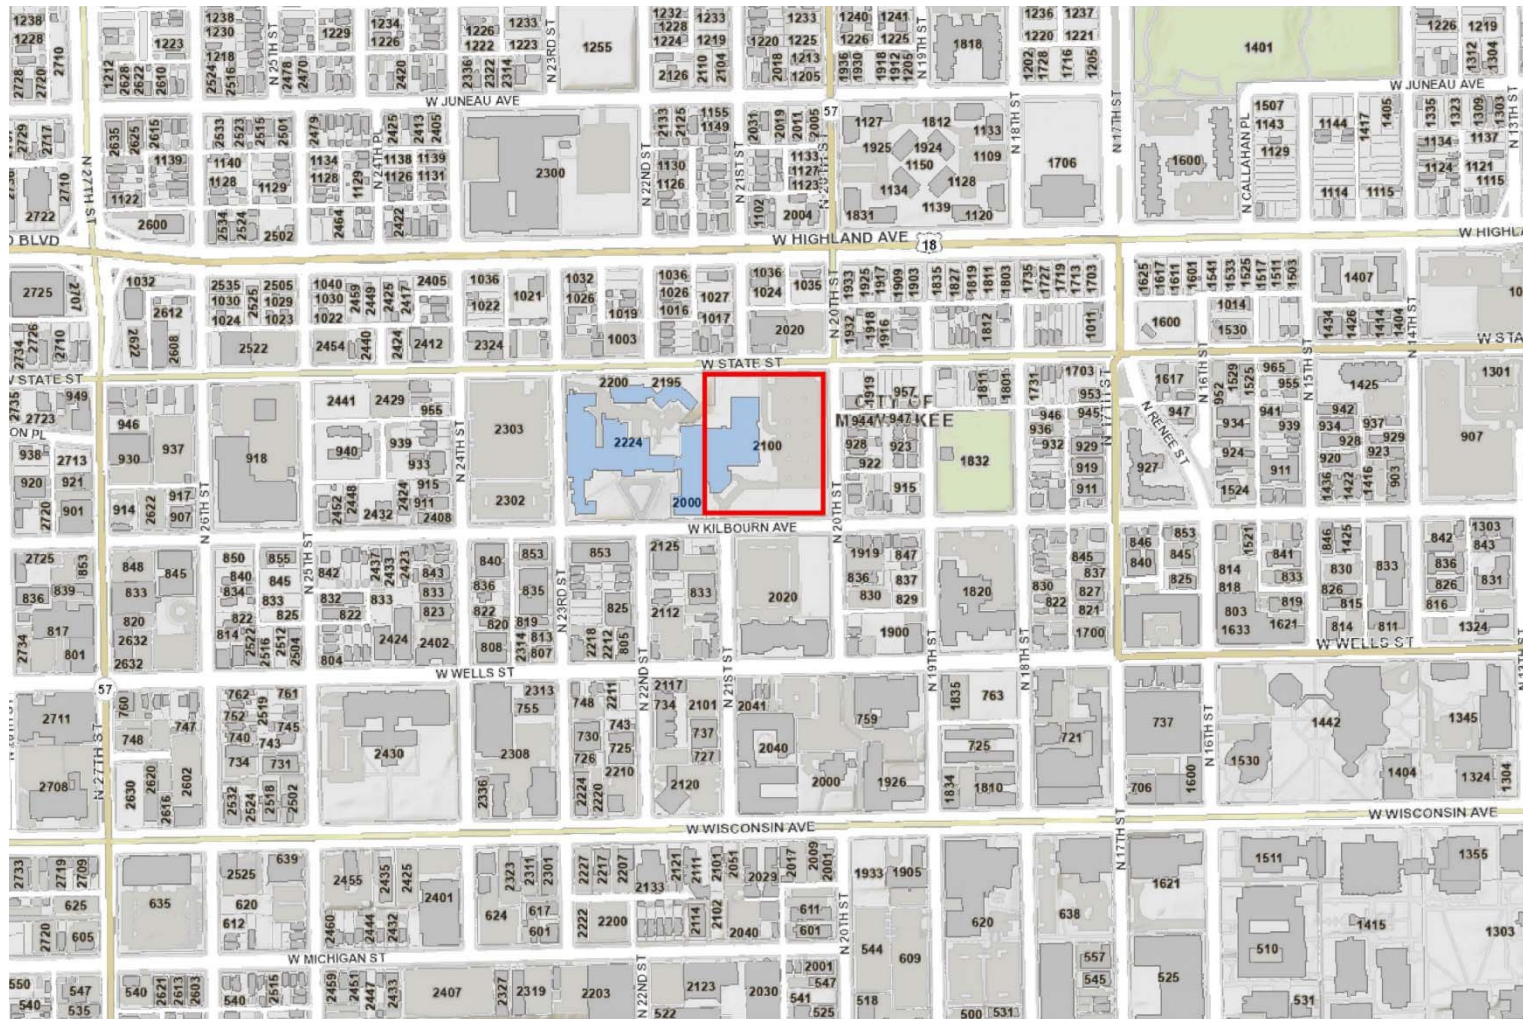

File No. 210052. A substitute ordinance relating to the First Amendment to the Detailed Planned Development known as Kilbourn Square, Phase 1 to increase the square footage of the previously approved gymnasium expansion area for the Milwaukee Academy of Science located at 2000 West Kilbourn Avenue, on the north side of West Kilbourn Avenue, west of North 20th Street, in the 4th Aldermanic District.

File No. 210052. Site Context Photos.

Aerial view looking south

View from internal drive looking south-west

View from parking lot looking west

File No. 210052. Consistency with Area Plan.

Near West Side Plan

Milwaukee Academy of Science - Gymnasium Addition

2000 W. KILBOURN AVENUE,
MILWAUKEE, WI 53233

Vicinity Map

Site

Area beyond the previously approved Phase 2 footprint

Plan and Landscape

New Signage

Building Elevations