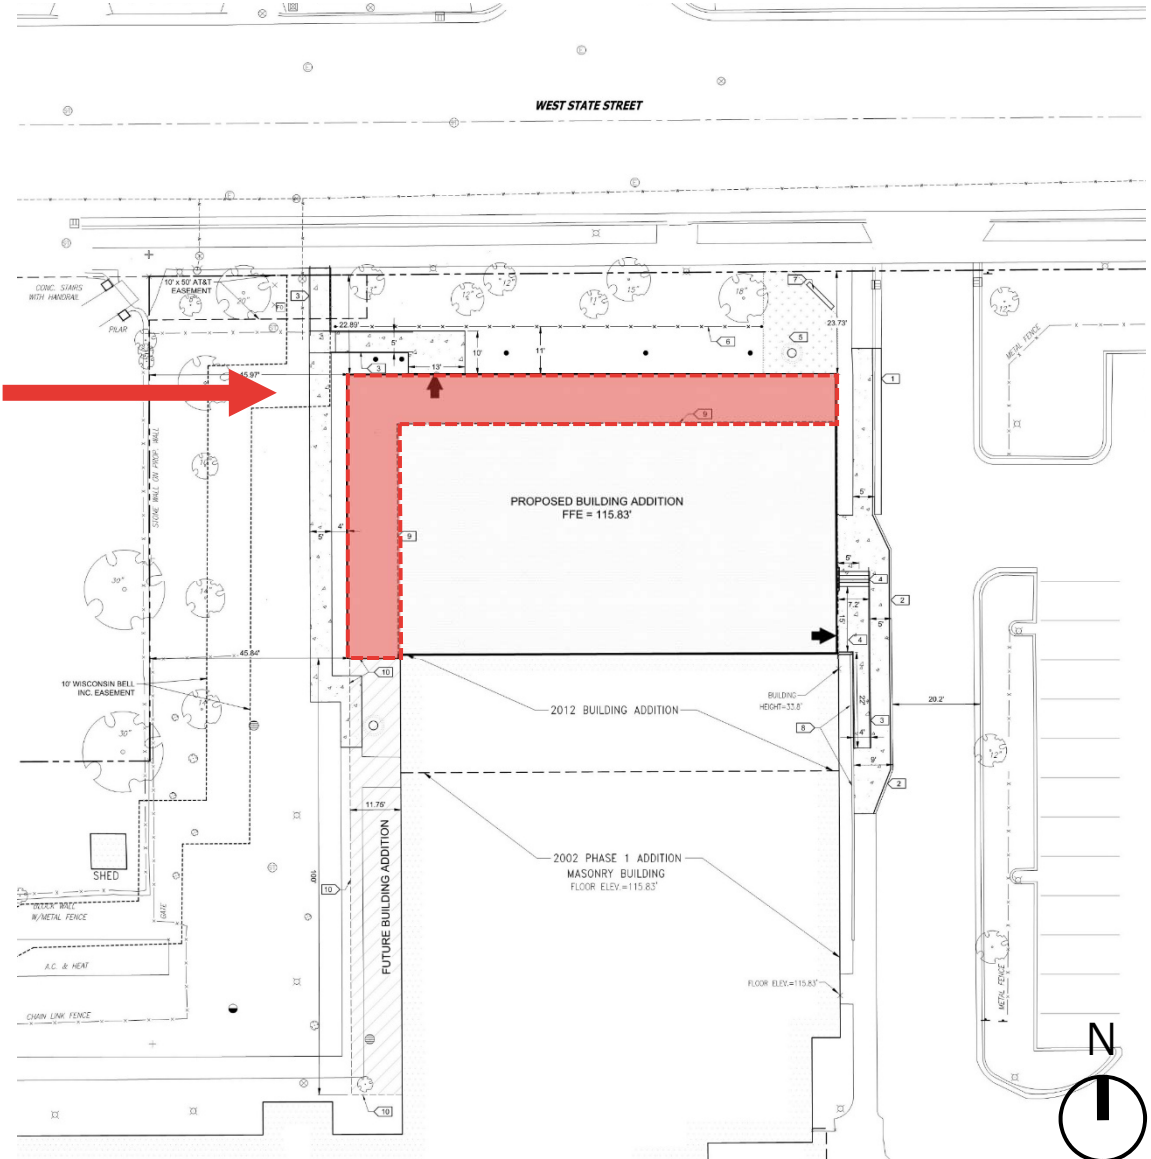

File No. 210052. A substitute ordinance relating to the First Amendment to the Detailed Planned Development known as Kilbourn Square, Phase 1 to increase the square footage of the previously approved gymnasium expansion area for the Milwaukee Academy of Science located at 2000 West Kilbourn Avenue, on the north side of West Kilbourn Avenue, west of North 20th Street, in the 4th Aldermanic District.

File No. 210052. Site Context Photos.

Aerial view looking south

View from internal drive looking south-west

View from parking lot looking west

File No. 210052. Consistency with Area Plan.

Near West Side Plan

Milwaukee Academy of Science - Gymnasium Addition

2000 W. KILBOURN AVENUE,
MILWAUKEE, WI 53233

Vicinity Map

Site

Area beyond the previously approved Phase 2 footprint

Plan and Landscape

New Signage

Building Elevations

Proposed

Proposed

Previously Approved

DETAIL PLANNED DEVELOPMENT SITE PLAN

- Legend
- + Lightpole
 - Catch basin
 - Catch basin (Elev. 2.0')
 - Sidewalk ramp
 - # Hydrant
 - Concrete curb
 - Underground telephone line