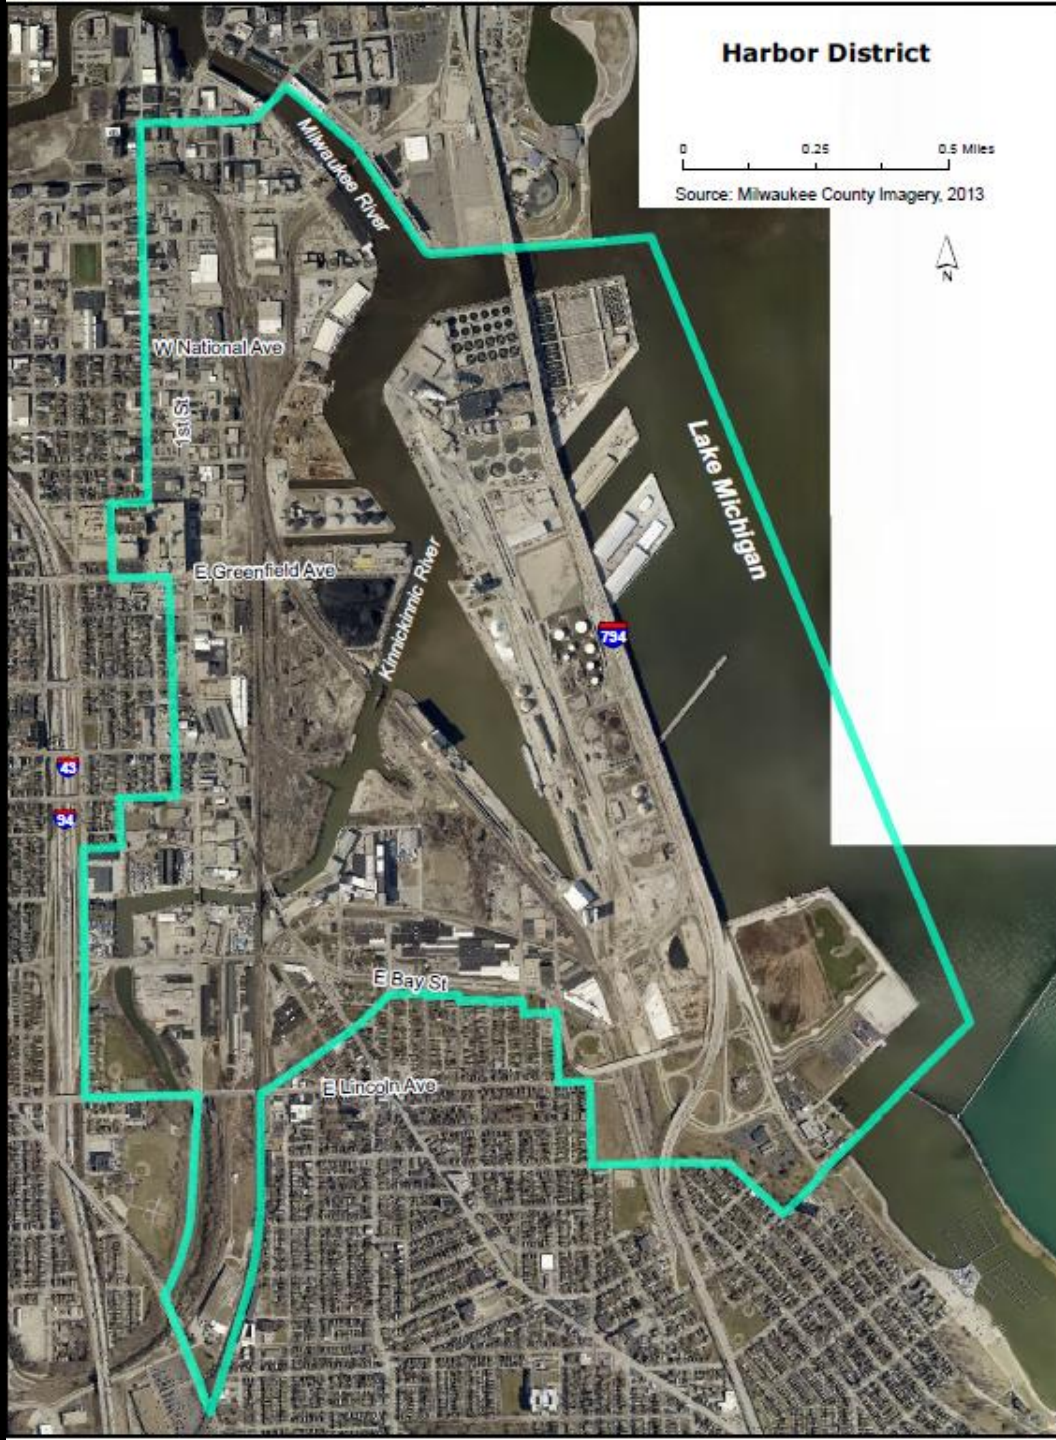

Harbor District

0 0.25 0.5 Miles

Source: Milwaukee County Imagery, 2013

Walker's Point and Inner Harbor Planning Areas

Prepared by the Department of City Development, 9 October 2014
 Source: City of Milwaukee Information & Technology Management Division

Legend

- Inner Harbor Focus Area
- Walker's Point Focus Area
- Parcels in Both Areas
- Parcel Boundary

0 1,000 2,000 Feet