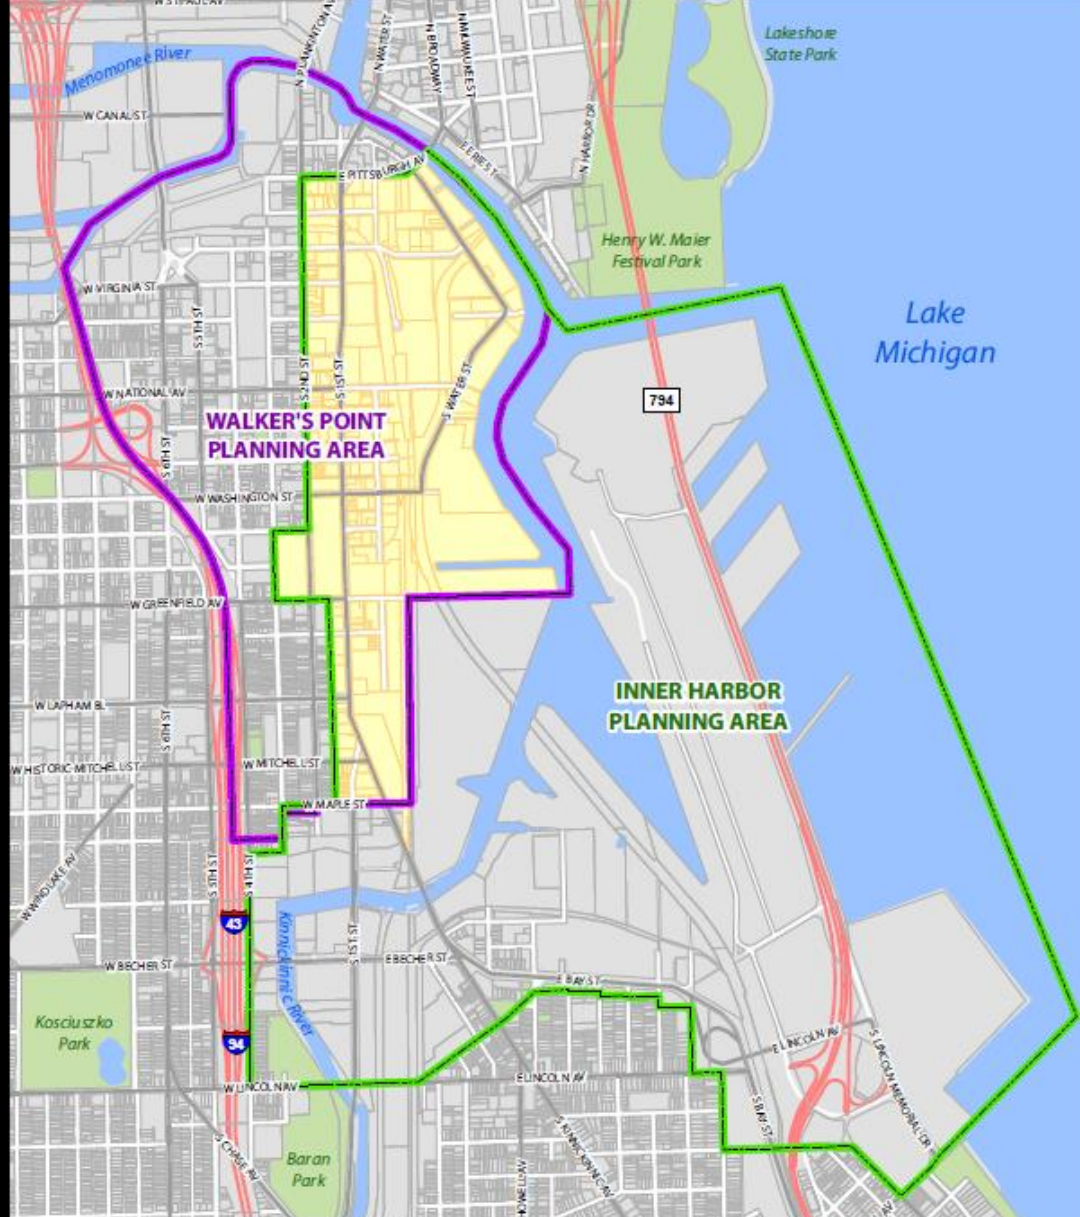

Harbor District

0 0.25 0.5 Miles

Source: Milwaukee County Imagery, 2013

Walker's Point and Inner Harbor Planning Areas

Prepared by the Department of City Development, 9 October 2014
 Source: City of Milwaukee Information & Technology Management Division

Legend

- Inner Harbor Focus Area
- Walker's Point Focus Area
- Parcels in Both Areas
- Parcel Boundary

0 1,000 2,000 Feet