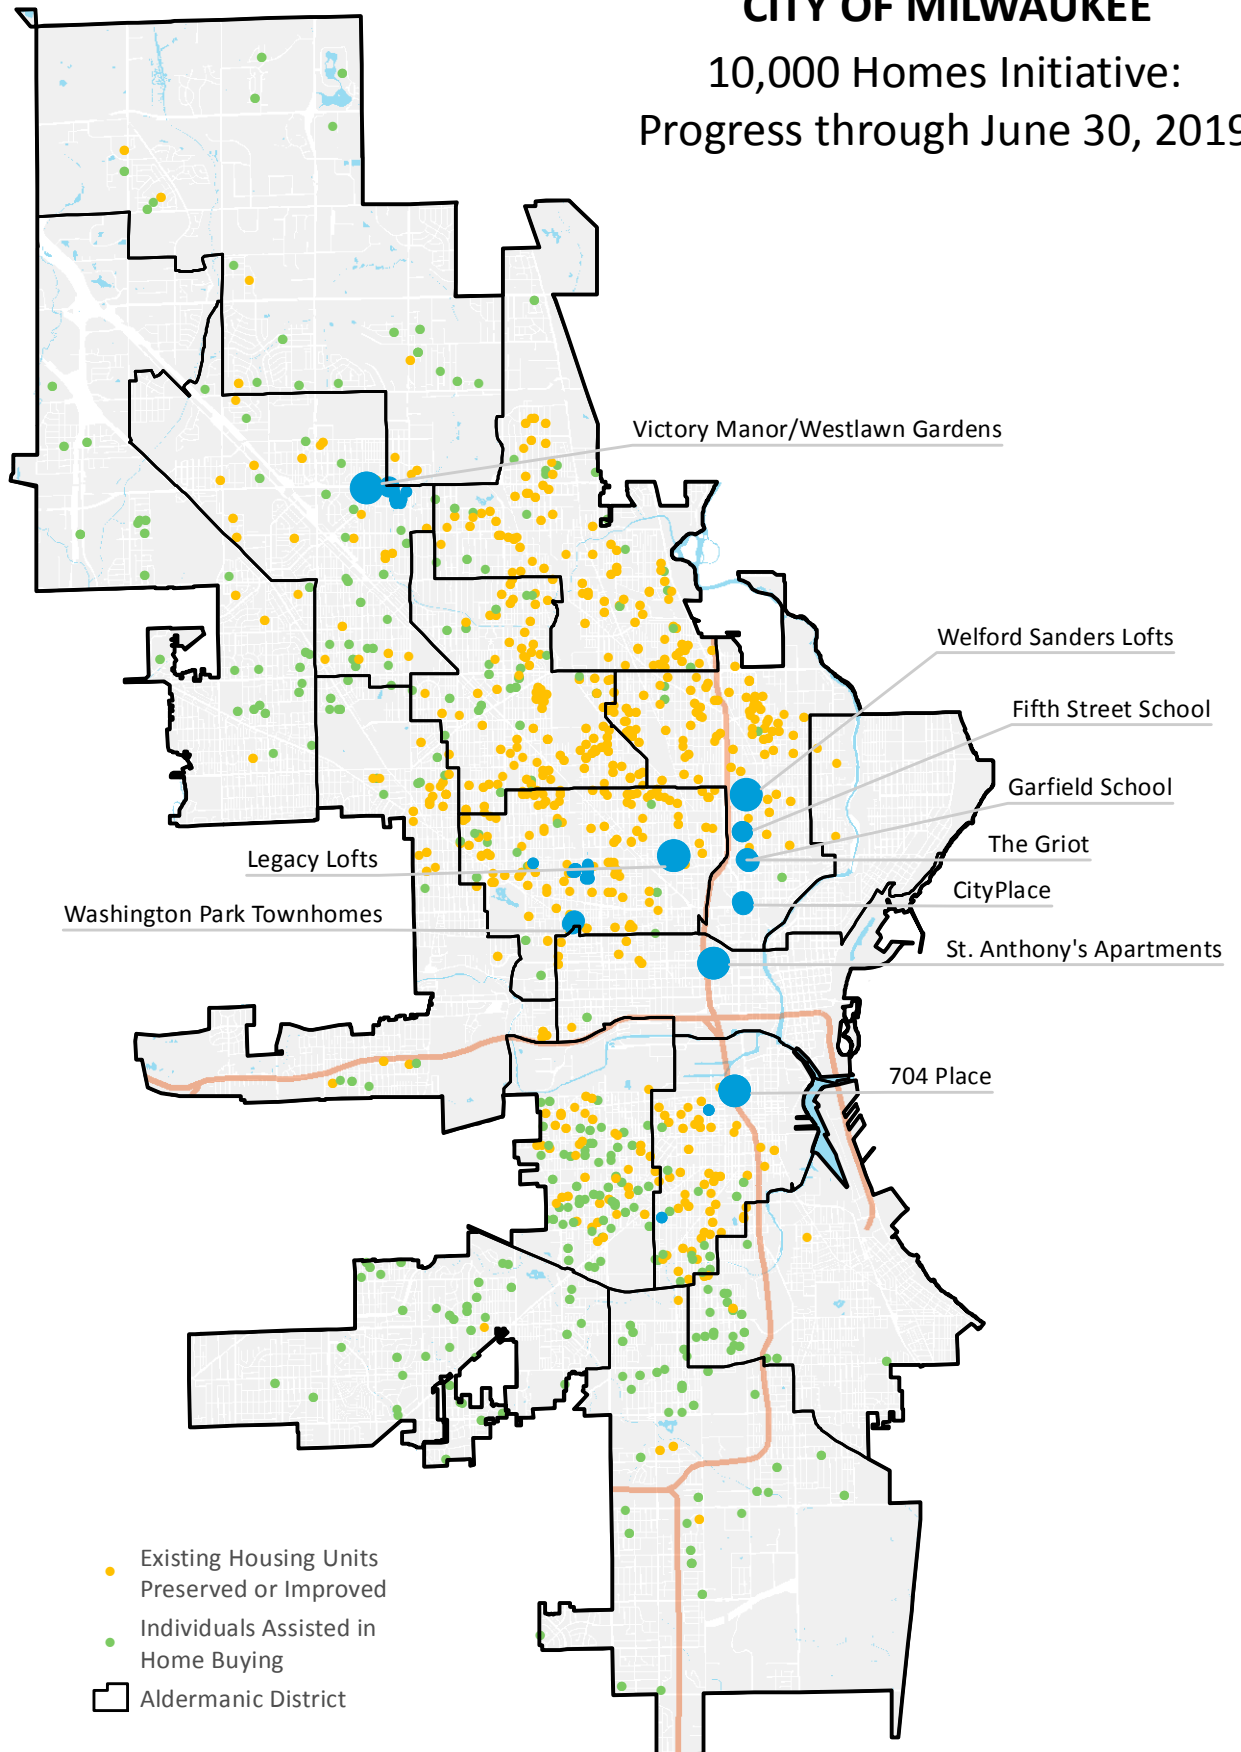

CITY OF MILWAUKEE

10,000 Homes Initiative: Progress through June 30, 2019

LEGEND

New Housing Units Created

- 1 - 4 units
- 30 - 45 units
- 50 - 60 units

- Existing Housing Units Preserved or Improved
- Individuals Assisted in Home Buying
- Aldermanic District

0 1 2 4 Miles