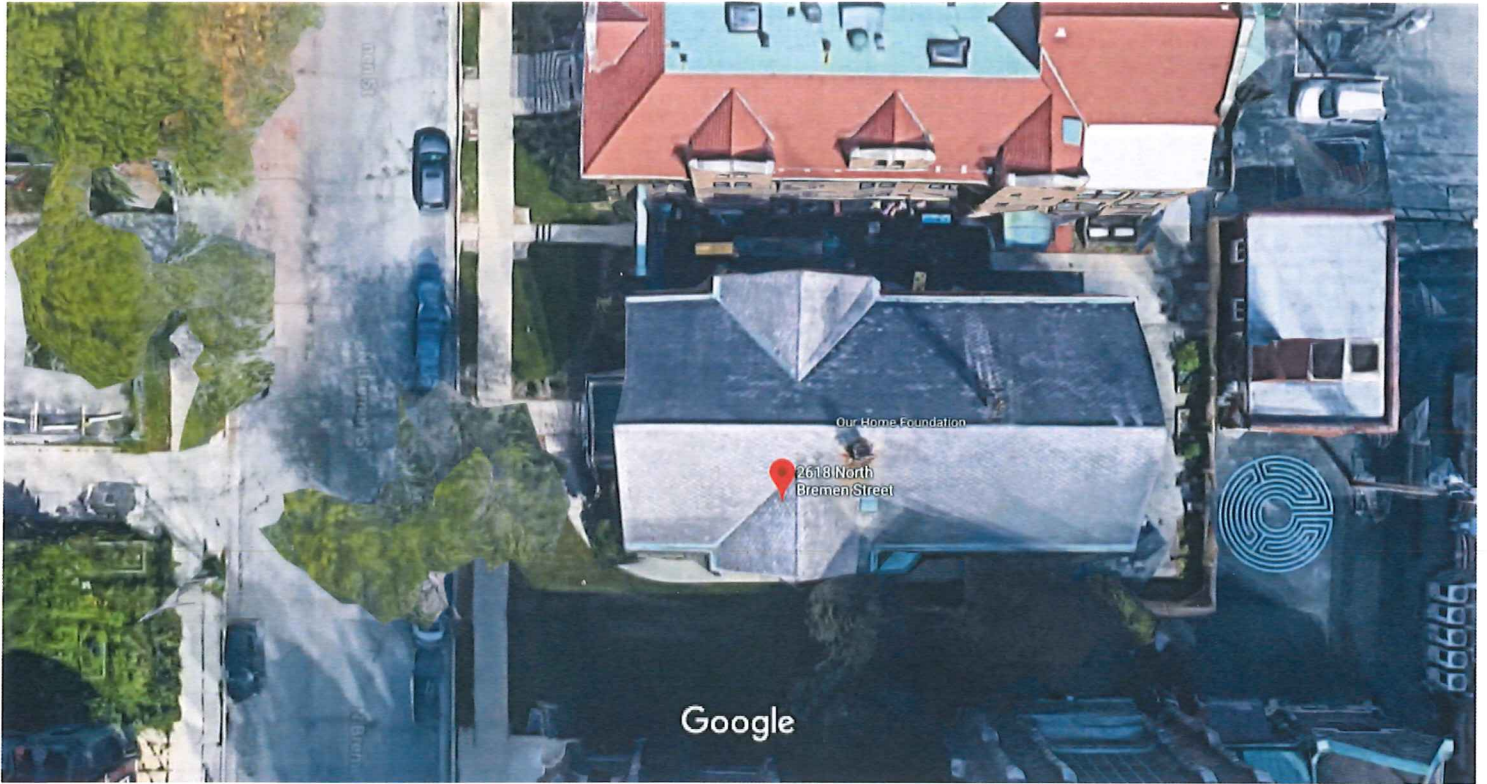

- Roofing Products
- For Homeowners
- For Professionals
- Solar Roofing
- Our Company

Explore Colors

SIENNA®
Harbor Mist

SEE ALL COLORS

Google Maps 2618 N Bremen St

Imagery ©2018 Google, Map data ©2018 Google 20 ft

2618 N Bremen St
Milwaukee, WI 53212

At this location

Christine Ullstrup, LCSW
Doctor · 2618 N Bremen St

NORTH SIDE

SOUTH SIDE

2618 N. Bremen St. Milwaukee, WI 53212

Front

Rear

South Side

North Side