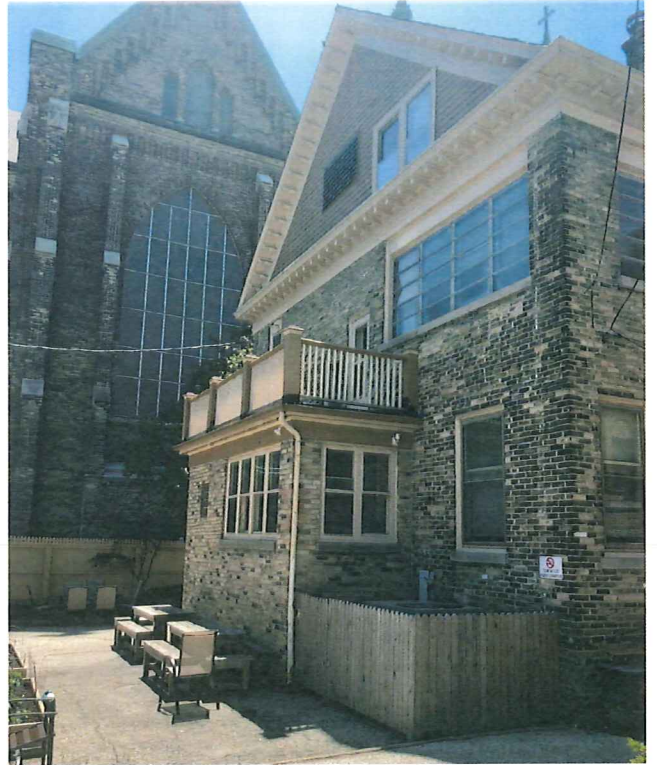

- Roofing Products
- For Homeowners
- For Professionals
- Solar Roofing
- Our Company

Explore Colors

SIENNA®
Harbor Mist

SEE ALL COLORS

Google Maps 2618 N Bremen St

Imagery ©2018 Google, Map data ©2018 Google 20 ft

2618 N Bremen St
Milwaukee, WI 53212

At this location

Christine Ullstrup, LCSW
Doctor · 2618 N Bremen St

NORTH SIDE

SOUTH SIDE

2618 N. Bremen St. Milwaukee, WI 53212

Front

Rear