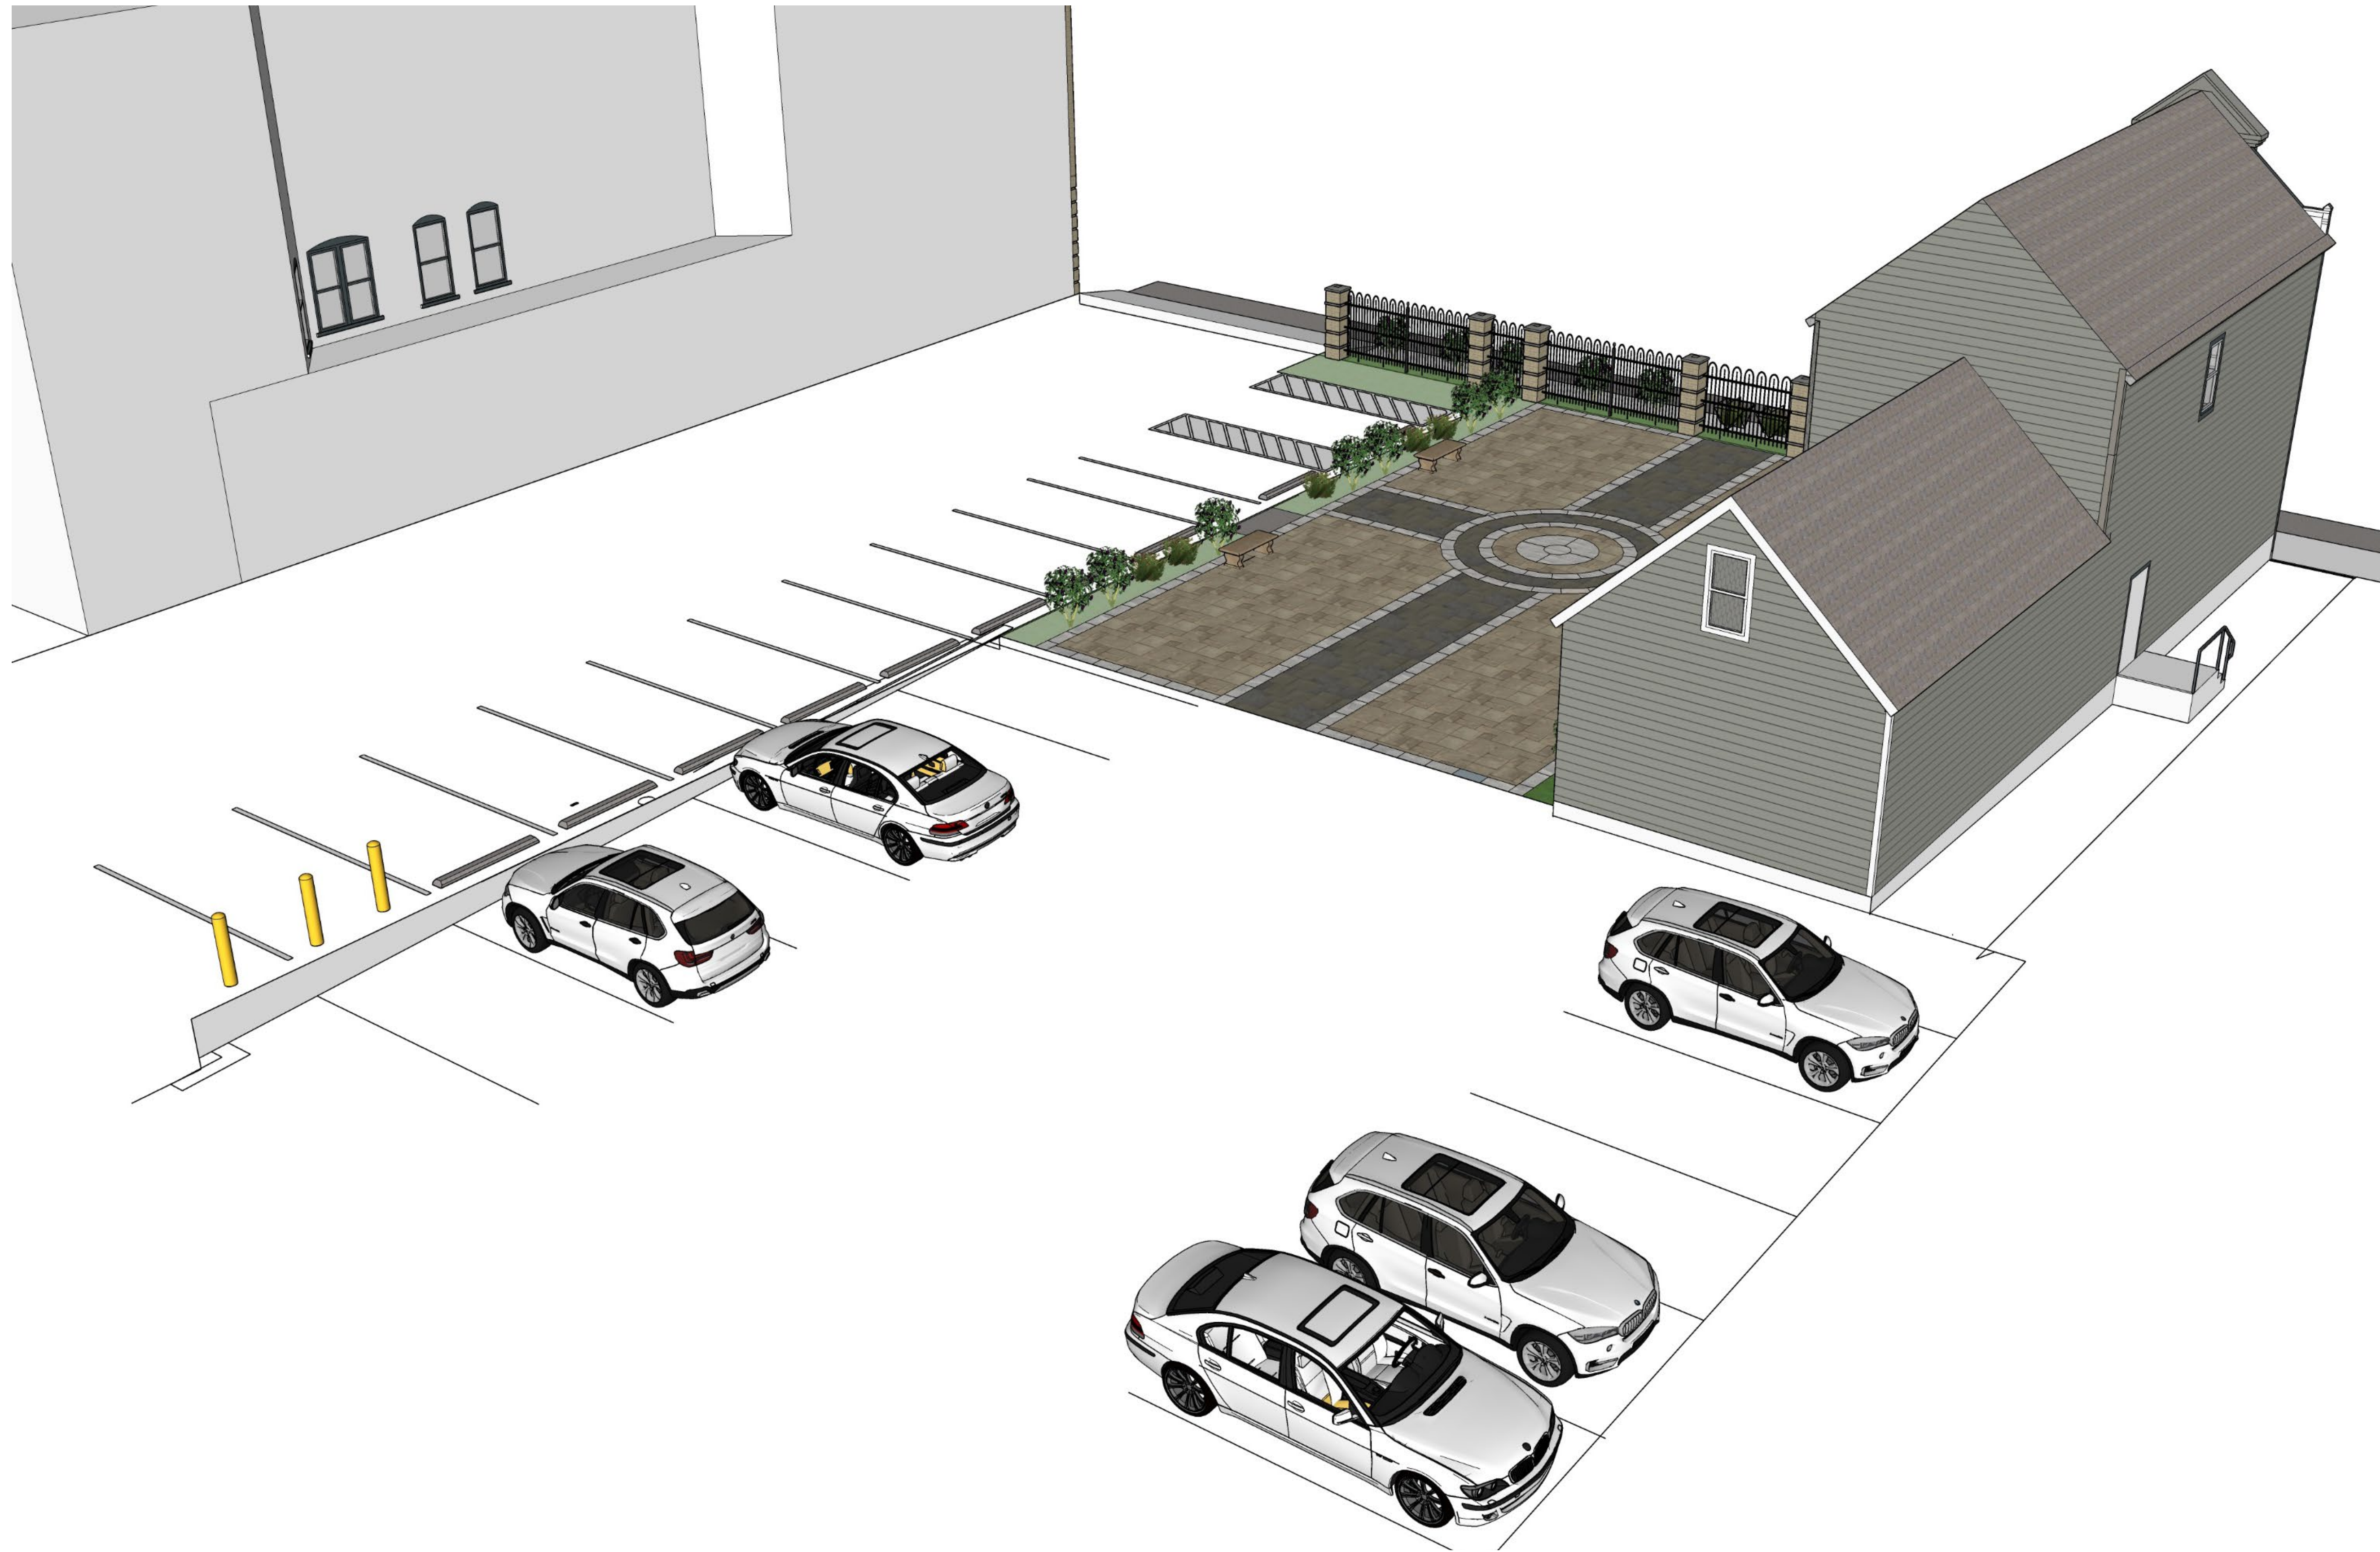

Proposed New Outdoor Plaza & Relocated Building

At: 507-511-515 W. Historic Mitchell St

Milwaukee, WI

Project # 2023-36
June 2, 2023

Proposed New Outdoor Plaza & Relocated Building

At: 507-511-515 W. Historic Mitchell St

Milwaukee, WI

Project # 2023-36
June 2, 2023

Proposed New Outdoor Plaza & Relocated Building

At: 507-511-515 W. Historic Mitchell St

Milwaukee, WI

Project # 2023-36
June 2, 2023

Proposed New Outdoor Plaza & Relocated Building

At: 507-511-515 W. Historic Mitchell St

Milwaukee, WI

Project # 2023-36
June 2, 2023

Proposed New Outdoor Plaza & Relocated Building

At: 507-511-515 W. Historic Mitchell St

Milwaukee, WI

Project # 2023-36
June 2, 2023

Proposed New Outdoor Plaza & Relocated Building

At: 507-511-515 W. Historic Mitchell St

Milwaukee, WI

Project # 2023-36
June 2, 2023