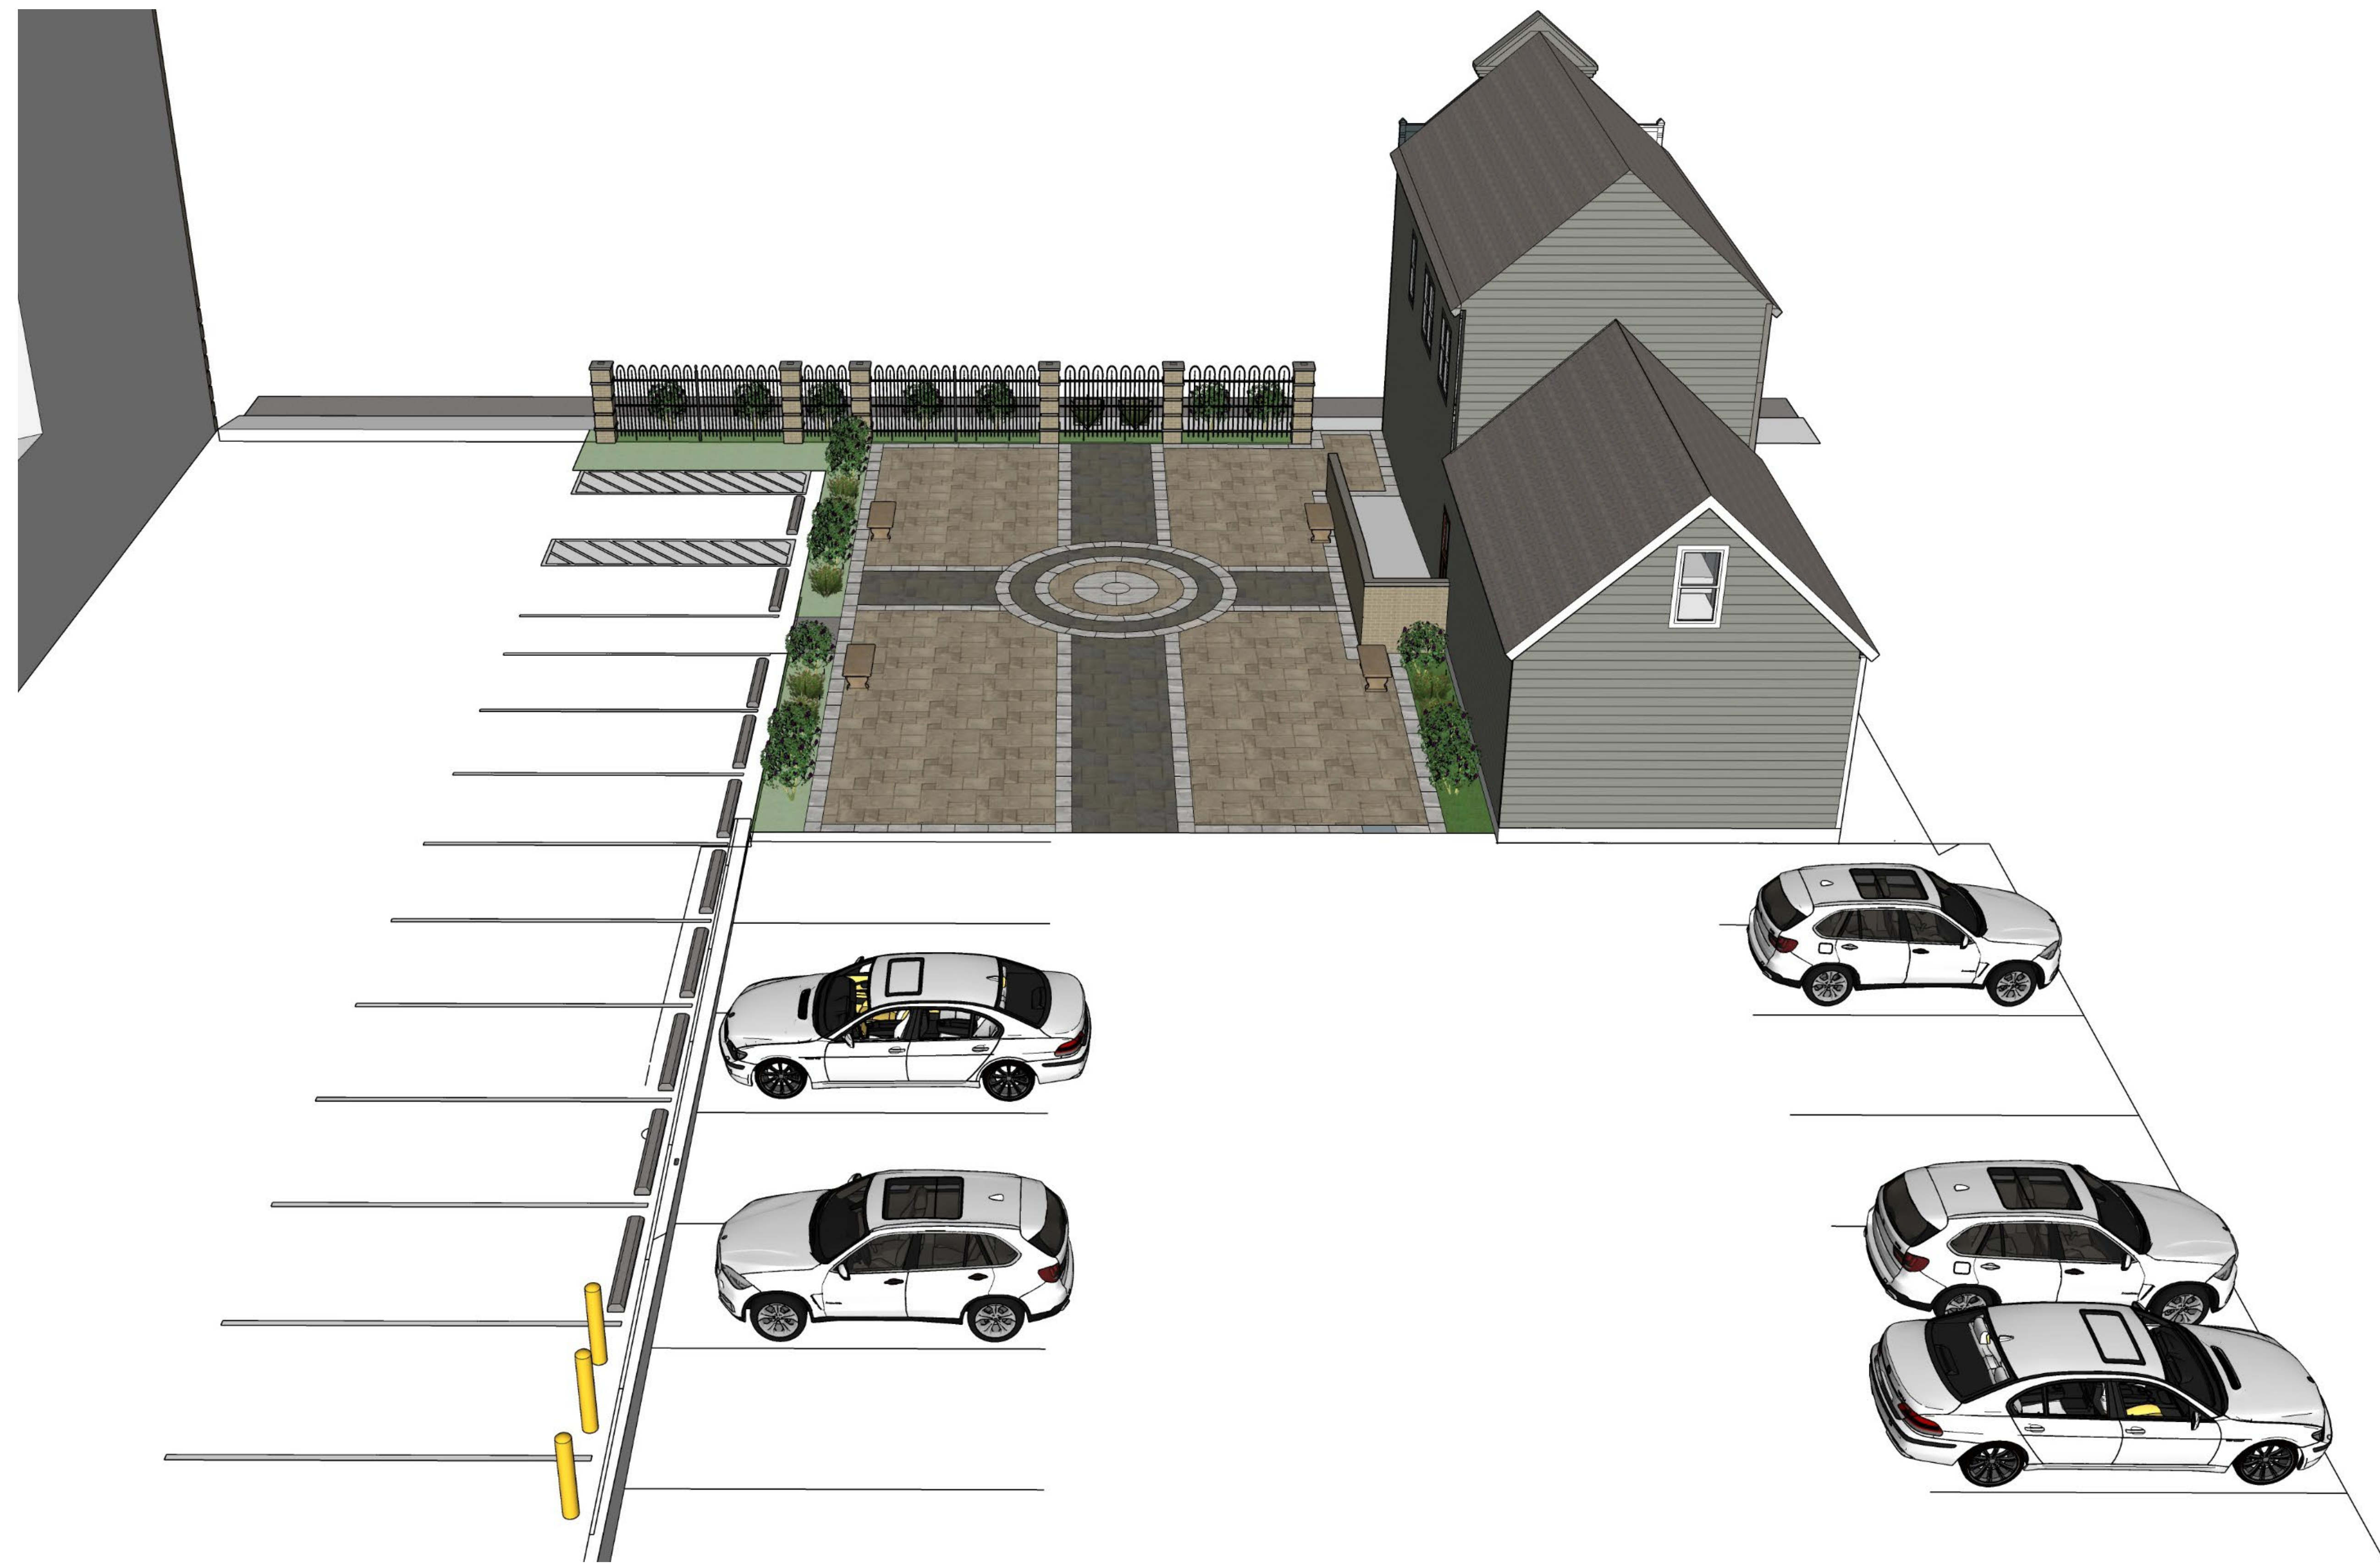

Proposed New Outdoor Plaza & Relocated Building

At: 507-511-515 W. Historic Mitchell St

Milwaukee, WI

Project # 2023-36
June 2, 2023

Proposed New Outdoor Plaza & Relocated Building

At: 507-511-515 W. Historic Mitchell St

Milwaukee, WI

Project # 2023-36
June 2, 2023

Proposed New Outdoor Plaza & Relocated Building

At: 507-511-515 W. Historic Mitchell St

Milwaukee, WI

Project # 2023-36
June 2, 2023

Proposed New Outdoor Plaza & Relocated Building

At: 507-511-515 W. Historic Mitchell St

Milwaukee, WI

Project # 2023-36
June 2, 2023

Proposed New Outdoor Plaza & Relocated Building

At: 507-511-515 W. Historic Mitchell St

Milwaukee, WI

Project # 2023-36
June 2, 2023

Proposed New Outdoor Plaza & Relocated Building

At: 507-511-515 W. Historic Mitchell St

Milwaukee, WI

Project # 2023-36
June 2, 2023