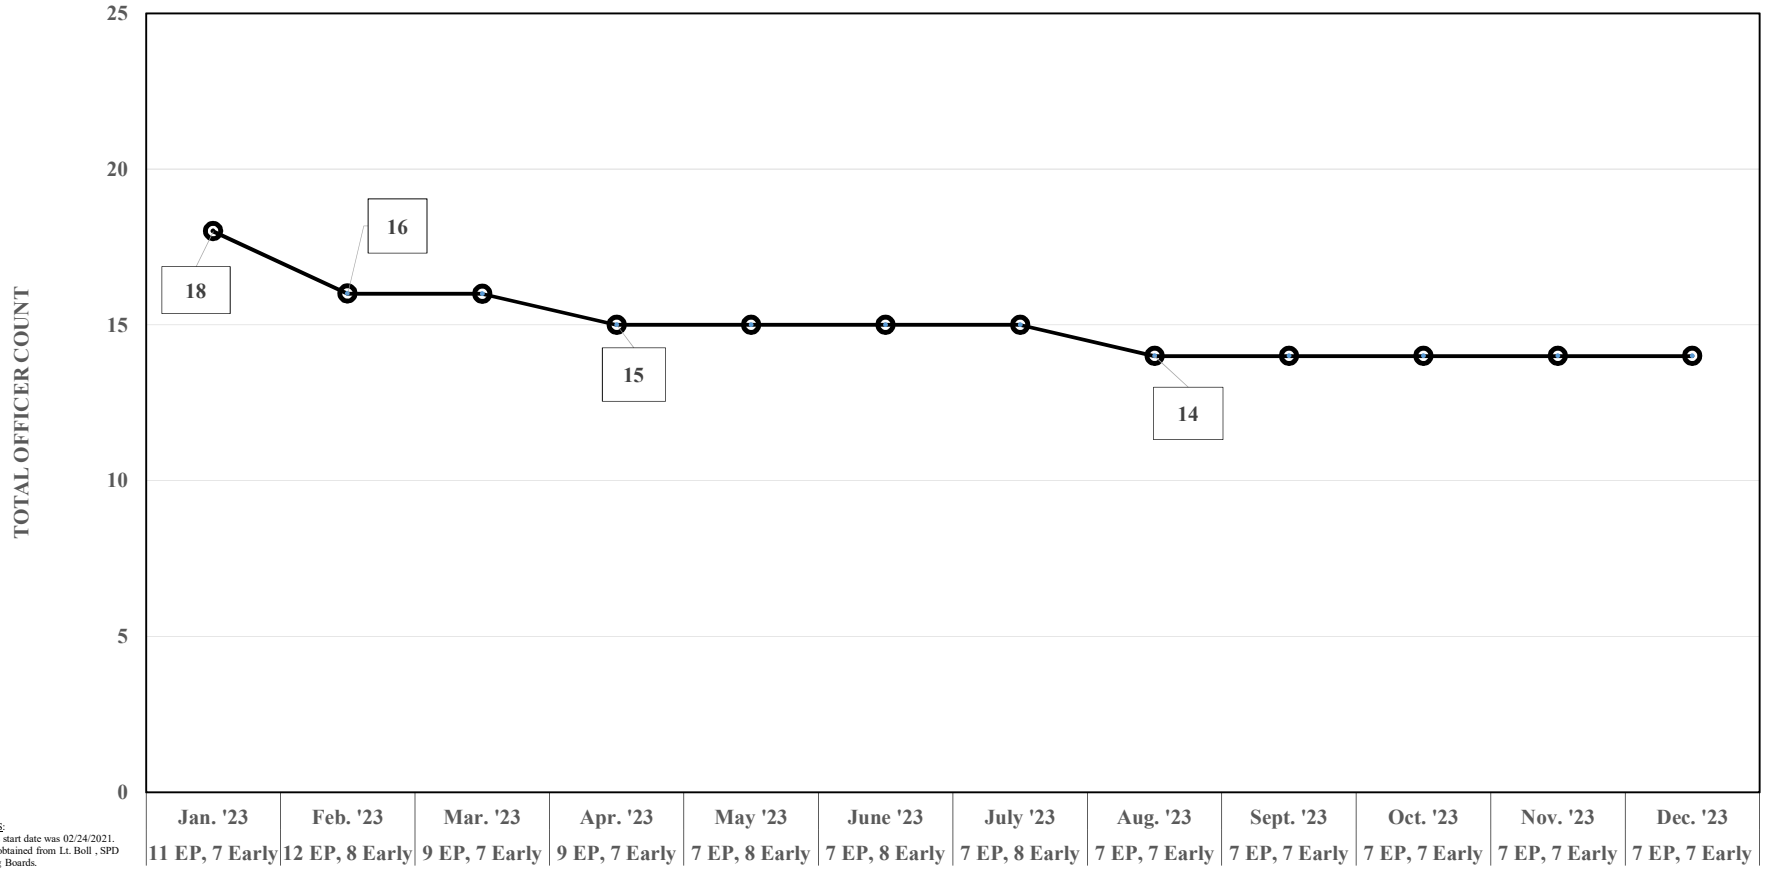

TSU OFFICER STAFFING BY MONTH: Year 2023

Jan. '23	Feb. '23	Mar. '23	Apr. '23	May '23	June '23	July '23	Aug. '23	Sept. '23	Oct. '23	Nov. '23	Dec. '23
11 EP, 7 Early	12 EP, 8 Early	9 EP, 7 Early	9 EP, 7 Early	7 EP, 8 Early	7 EP, 8 Early	7 EP, 8 Early	7 EP, 7 Early	7 EP, 7 Early	7 EP, 7 Early	7 EP, 7 Early	7 EP, 7 Early