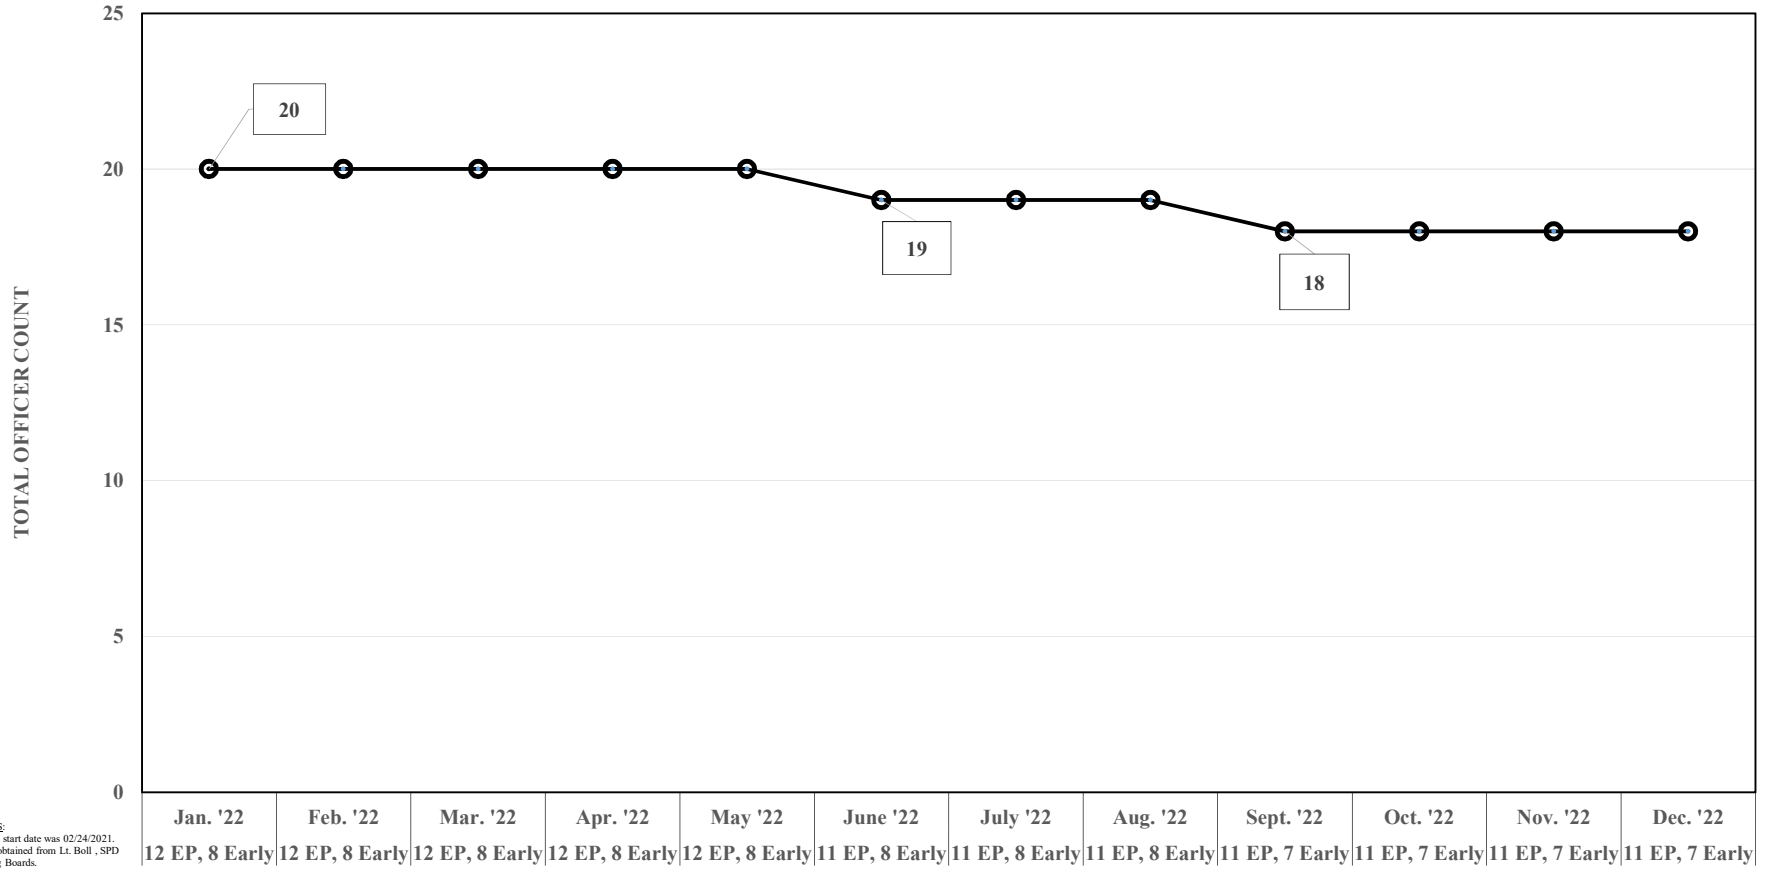

TSU OFFICER STAFFING BY MONTH: Year 2022

Jan. '22	Feb. '22	Mar. '22	Apr. '22	May '22	June '22	July '22	Aug. '22	Sept. '22	Oct. '22	Nov. '22	Dec. '22
12 EP, 8 Early	12 EP, 8 Early	12 EP, 8 Early	12 EP, 8 Early	12 EP, 8 Early	11 EP, 8 Early	11 EP, 8 Early	11 EP, 8 Early	11 EP, 7 Early	11 EP, 7 Early	11 EP, 7 Early	11 EP, 7 Early