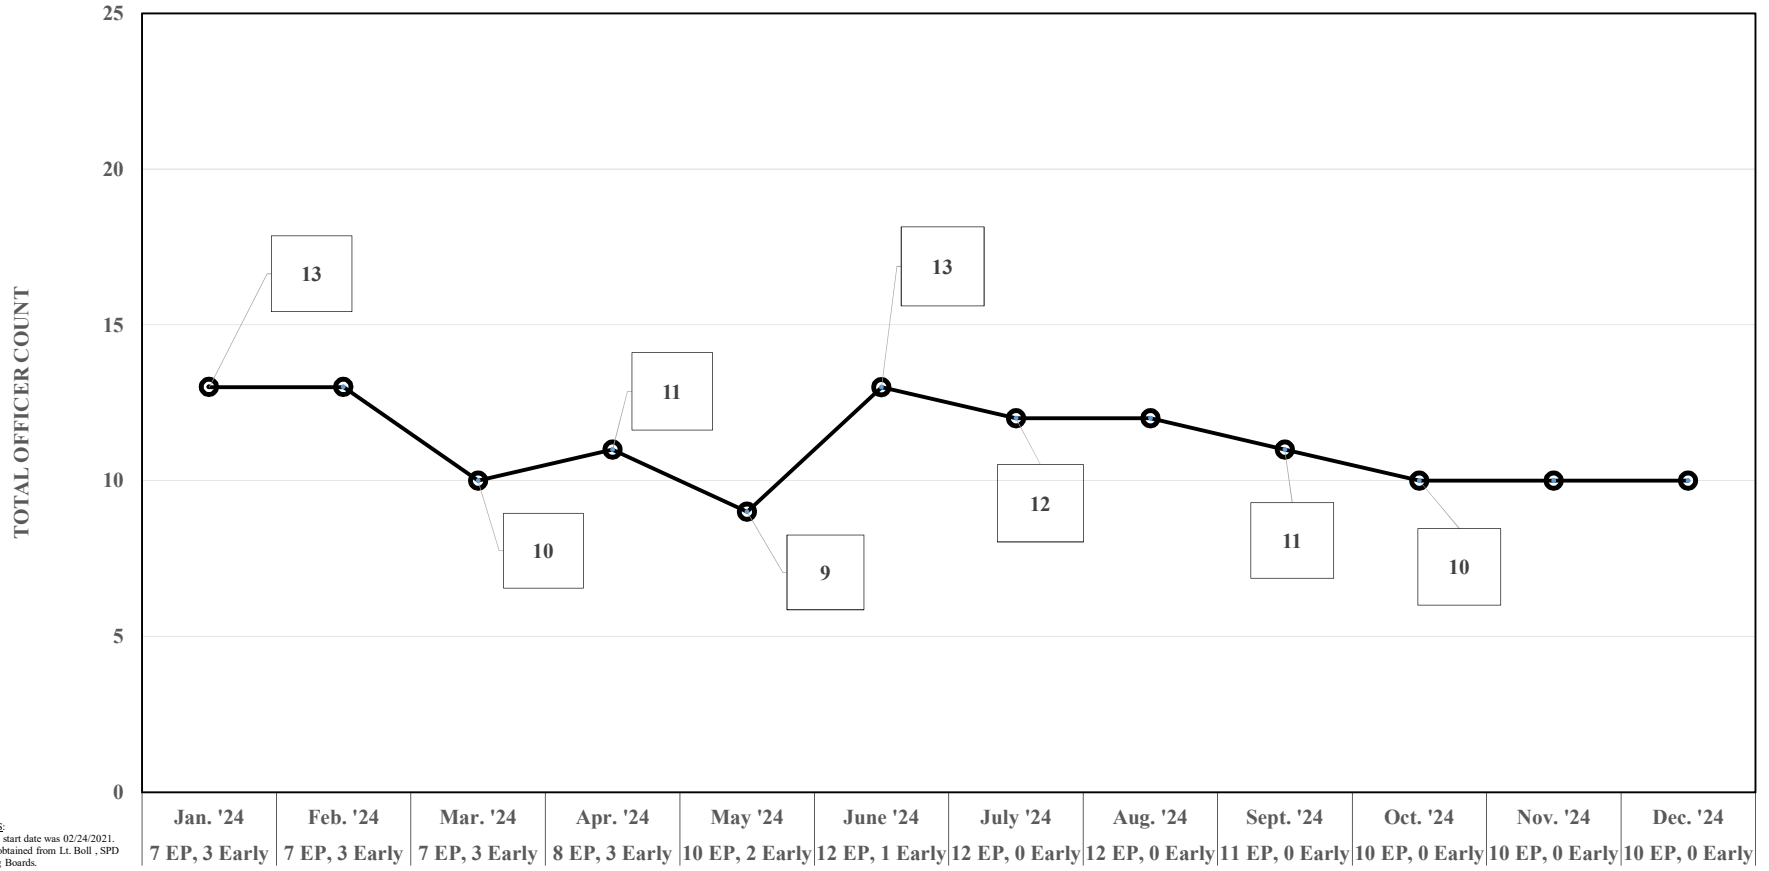

TSU OFFICER STAFFING BY MONTH: Year 2024