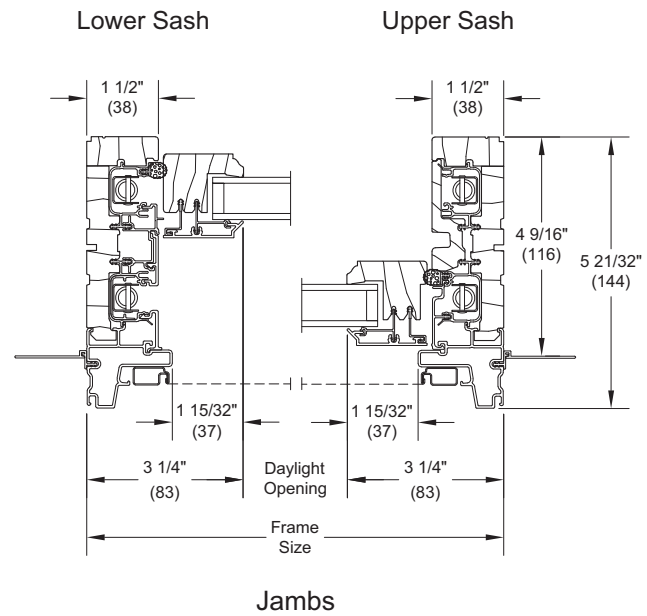

Section Details: Operating

Scale: 3" = 1' 0"

Double Hung

Single Hung