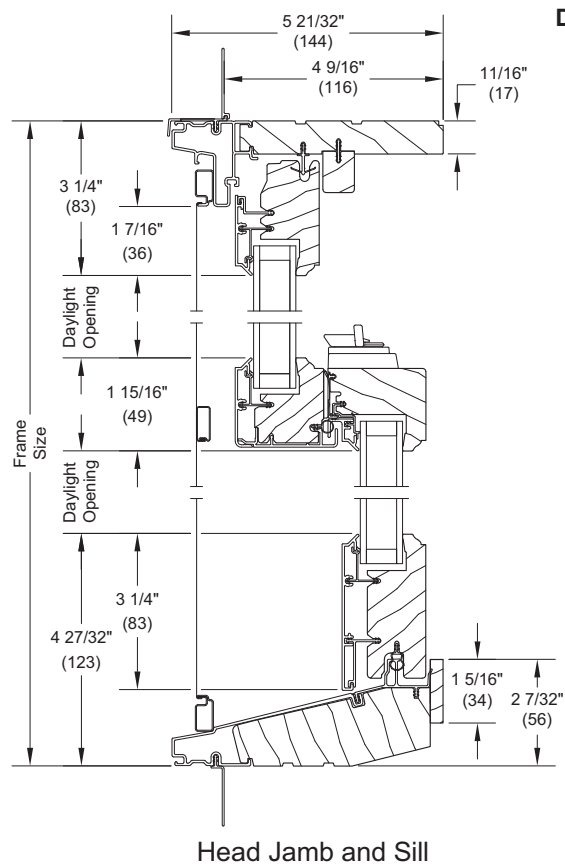

Section Details: Operating

Scale: 3" = 1' 0"

Double Hung

Single Hung